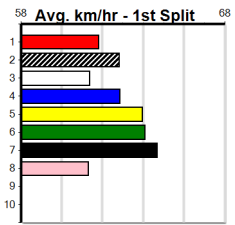

WESTLINK CONTAINER SALES

Distance: 525m, Race Type: Grade 5 T3, Total Prizemoney: \$3,340
 1st: \$2,230, 2nd: \$690, 3rd: \$345, 4th: \$75

7

8:48PM

(VIC time)

MICROSCOPIC (5) can show early speed at times and this is the easiest race she has contested for a while. BLACK SPECTRE (6) is racing with confidence and he will get a nice cart across early.
 MIRA BALE (3) has claims