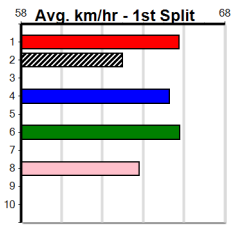

10

9:55PM

(VIC time)

THE WATCHDOG APP

Distance: 525m, Race Type: Mixed 3/4, Total Prizemoney: \$3,875
1st: \$2,600, 2nd: \$800, 3rd: \$400, 4th: \$75

Watchdog Tips: 4 1 8 6 Bet: Win 4

GUNAI BOLD (4) has the superior motor once he reaches full speed and looks hard to catch here. NICKI WHOOP (1) ran a big race here two starts back and a top 3 finish looks likely. CAMP FIRE (8) loves this circuit and is a powerful type.