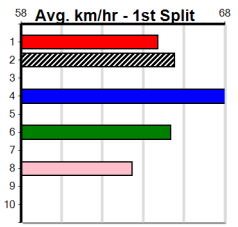

SPORTSBET HT3

Distance: 525m, Race Type: Mixed 6/7 Heat, Total Prizemoney: $3,340
1st: $2,230, 2nd: $690, 3rd: $345, 4th: $75

9

9:31PM

(VIC time)

DEVIOUS (4) is two wins from as many starts and can lead throughout. PAW ERINA (1) is aided by the small field and an inside draw. WHATEVER HE SAID (8) can settle on the speed.

Watchdog Tips: **4** **1** **8** **2** **Bet:** Trifecta 4/1,2,8/1,2,8 ($10 - 166.67%)