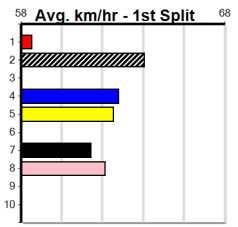

SPORTSBET HT1

Distance: 525m, Race Type: Mixed 6/7 Heat, Total Prizemoney: $3,340
1st: $2,230, 2nd: $690, 3rd: $345, 4th: $75

3
7:28PM
(VIC time)

FLY ALI (4) showed terrific mid-race speed in his last start 30.10 win here and a repeat performance would see him winning again. PAW WHISTLER (5) is armed with a strong finish and is well up to this class. FORBE'S SUPREME (2) can settle on the speed

Watchdog Tips: **4** **5** **2** **1** **Bet:** **Win 4**

1 HAMISH ROSE [7] *New here, can motor mid-race, respect.*
BD D May-22 FERAL FRANKY DASH OF ROSE $6.50

Trainer: Sharon-lee Chignell (Rosedale)
2nd (1) 34.4 450 TRA R4 31-May-24 25.78 24.90 0.75L LITTLE MEG (25.74) S/331 . . . 6.93 $5.10 X67H
2nd (3) 34.2 450 TRA R5 07-Jun-24 25.43 24.92 3.75L FOR PETE'S SAKE (25.17) M/232 . . . 6.75 $21.10 X67F
8th (7) 34.2 510 SLE R5 09-Jun-24 31.08 28.73 22.00L DAINTREE CHIEF (29.54) M/288 . . . V0 9.34 $5.50 X67H
2nd (3) 34.0 450 TRA R2 14-Jun-24 25.26 25.09 2.75L HIGHLAND WARRIOR (25.09) S/744 . . . 6.94 $2.60 RW

Owner(s): S Chignell

Winning Boxes

1	2	3	4	5	6	7	8
							1
Prize				$5,435.00			
Best				FSH			
Starts				7-1-4-0			
Trk/Dst				0-0-0-0			
APM				$3926			

2 FORBES SUPREME (SA)[6] *Can settle on the speed, each way prospects.*
F D Sep-22 FERAL FRANKY SWEET ON ME $5.00

Trainer: Scott Forbes (Hopetoun Park)
3rd (5) 29.5 450 SHP R6 20-May-24 25.71 25.27 4.25L BEAUTY ON FIRE (25.43) S/753 . . . 6.77 $6.80 RWH
3rd (6) 29.7 450 SHP R5 27-May-24 25.69 24.90 6.50L ON SONG ICE (25.25) M/433 . . . 6.78 $9.00 RWF
4th (3) 29.7 450 BAL R10 31-May-24 25.59 24.81 0.75L ZIPPING CARDI (25.55) M/322 . . . 6.67 $7.40 X67
4th (4) 29.7 525 MEP R10 12-Jun-24 30.83 29.89 6.50L PAW ZELINI (30.40) M/4554 . . . 5.27 $10.90 6G

Owner(s): S Forbes

Winning Boxes

1	2	3	4	5	6	7	8
					1		
Prize				$4,500.00			
Best				NBT			
Starts				7-2-0-2			
Trk/Dst				1-0-0-0			
APM				$3759			

3 *** VACANT BOX ***

Trainer:
Owner(s):

4 FLY ALI [6] *Impressive win here last start, the one to beat.*
BK D Feb-22 BARCIA BALE SWEET AS EMM $2.50

Trainer: Brendan Pursell (Lara)
3rd (8) 32.0 525 MEA R2 11-Nov-23 30.56 29.69 4.25L SODA FRANK (30.28) M/5333 . . . 5.27 $13.60 X67
6= (4) 32.1 525 MEA R1 17-Nov-23 31.00 29.88 12.00L JOHNNY FOOTBALL (30.19) M/5454 . . . 5.36 $4.90 7
4th (3) 31.8 525 MEP R3 13-Dec-23 30.42 29.71 8.00L PREMIUM EQUITY (29.87) M/6444 . . . 5.38 $8.30 X67H
1st (7) 32.1 525 MEA R1 08-Jun-24 30.10 29.80 3.5L PALDRON BALE (30.34) M/2311 . . . 5.17 $4.20 X67

Owner(s): N Mugavin

Winning Boxes

1	2	3	4	5	6	7	8
						1	1
Prize				$9,170.00			
Best				30.10			
Starts				6-2-0-1			
Trk/Dst				5-1-0-1			
APM				$6454