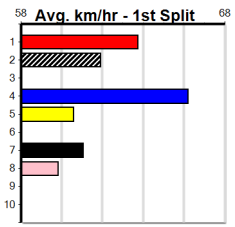

Suggested Quaddie:

- 1st Leg: 3 2nd Leg: 1,2,4
- 3rd Leg: 3,5,6 4th Leg: 4
- Cost: \$50 for 555.56%

Mobile Form Guide

Average Winning Time:

Distance	Grade	Avg. Time
525m	Mixed 3/4	30.15
525m	Mixed 6/7 Heat	30.20
525m	Grade 5	30.29
525m	Maiden	30.42
525m	Grade 5 T3	30.53
600m	Restricted Win	35.09

Track Record:

Distance	Time	Greyhound	Date Set
525m	29.376	ALLEN DEED	03-Jan-15
600m	33.911	DYNA DOUBLE ONE	06-Feb-16
730m	41.933	SPACE STAR	28-Feb-15

The Meadows

CITY VIEW BISTRO

Distance: 525m, Race Type: Maiden, Total Prizemoney: \$2,860
 1st: \$1,900, 2nd: \$590, 3rd: \$295, 4th: \$75