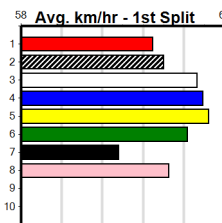

MEADOWS CONFERENCE & EVENTS

Distance: 525m, Race Type: Grade 5, Total Prizemoney: \$3,340
 1st: \$2,230, 2nd: \$690, 3rd: \$345, 4th: \$75

8

9:07PM

(VIC time)

PEAKY JOE (4) holds a class edge and can get a nice trail behind likely leader MICHALIS (3) early and prove hard to hold out. ANOTHER HOUDINI (5) can get a nice sit behind the top two elects and run a cheeky race.