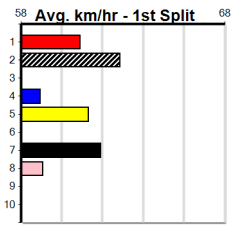

Meadows (MEP)

FERNANDO MICK AT STUD (0-2 WINS)

Distance: 600m, Race Type: Restricted Win, Total Prizemoney: \$3,940
1st: \$2,640, 2nd: \$815, 3rd: \$410, 4th: \$75

2

7:09PM

(VIC time)

AKELA JUDO (1) steps up to a more suitable distance and from the advantageous draw looks hard to beat. AKELA MARTIAL (2) was far from disgraced here last week over this distance and will be better for the run.