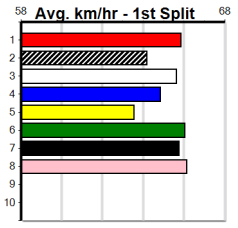

6

8:28PM

(VIC time)

Class runner WHITE CREST (4) will be well aided by a hard railing dog drawn in box 3 and a slow beginner in box 5. BAY TUDOR (2) will need some luck early but has a big motor. VALKYRIE (1) has a terrific winning record off this draw.

Watchdog Tips: **4** **2** **1** **3** Bet: **Box Quinella 1,2,4 ($10 for 333.33%)**