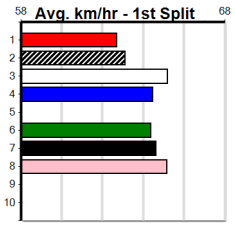

Trainer:
 Owner(s):

VAUGHAN STORER & ASSOCIATES

Distance: 525m, Race Type: Grade 5 T3, Total Prizemoney: \$3,340
 1st: \$2,230, 2nd: \$690, 3rd: \$345, 4th: \$75

5

8:08PM

(VIC time)

Very confident on ASTON ALLURE (3) landing on the arm here and she can turn for home with a race winning lead. LYRICAL CRIPPS (2) races best off inside draws and handles this circuit. GRACELAND BOY (1) can charge into a minor placing.