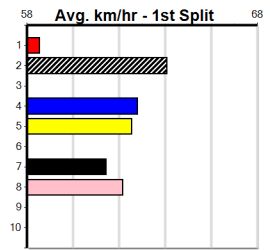

3

7:28PM

(VIC time)

Distance: 525m, Race Type: Mixed 6/7 Heat, Total Prizemoney: $3,340
1st: $2,230, 2nd: $690, 3rd: $345, 4th: $75

FLY ALI (4) showed terrific mid-race speed in his last start 30.10 win here and a repeat performance would see him winning again. PAW WHISTLER (5) is armed with a strong finish and is well up to this class. FORBE'S SUPREME (2) can settle on the speed

Watchdog Tips: 4 5 2 1 Bet: Win 4

HAMISH ROSE [7] New here, can motor mid-race, respect. $6.50
BD Dog May-22 Sire: FERAL FRANKY Dam: DASH OF ROSE Trainer: Sharon-lee Chignell (Rosedale)
Winning Distances: < 300m (0) 300 - 399m (0) 400 - 499m (1) 500 - 599m (0) 600 - 699m (0) > 700m (0)
Winning Weights: 33.9(1)
4th (7) 34.0 435 SLE R1 05-May-24 25.24 24.32 3.5L VELOX BALE (25.00) S/866 5.62 $15.90 M
2nd (8) 34.5 435 SLE R3 08-May-24 24.78 24.32 0.50L ELITE DOM (24.76) M/422 5.46 $5.50 M
1st (8) 33.9 450 TRA R3 17-May-24 25.75 25.13 0.25L DR. BUCK (25.76) S/433 6.91 $3.50 M
2nd (1) 34.4 450 TRA R4 31-May-24 25.78 24.90 0.75L LITTLE MEG (25.74) S/331 6.93 $5.10 X67H
2nd (3) 34.2 450 TRA R5 07-Jun-24 25.43 24.92 3.75L FOR PETE'S SAKE (25.17) M/232 6.75 $21.10 X67F
8th (7) 34.2 510 SLE R5 09-Jun-24 31.08 28.73 22.00 DAINTREE CHIEF (29.54) M/288 VO 9.34 $5.50 X67H
2nd (3) 34.0 450 TRA R2 14-Jun-24 25.26 25.09 2.75L HIGHLAND WARRIOR (25.09) S/744 6.94 $2.60 RW

FORBES SUPREME (SA)[6] Can settle on the speed, each way prospects. $5.00
F Dog Sep-22 Sire: FERAL FRANKY Dam: SWEET ON ME Trainer: Scott Forbes (Hopetoun Park)
Winning Distances: < 300m (0) 300 - 399m (2) 400 - 499m (0) 500 - 599m (0) 600 - 699m (0) > 700m (0)
Winning Weights: 29.8(1) 29.9(1)
1st (6) 29.8 390 BAL R4 24-Apr-24 22.52 22.02 5.00L STEADFAST EDDIE (22.86) M/21 SW 8.47 $16.10 MH
1st (1) 29.9 390 BAL R1 02-May-24 22.20 21.93 4.25L JENNY BALE (22.49) M/11 8.47 $5.30 MF
4th (4) 30.0 400 GEL R10 10-May-24 23.26 22.76 1.25L CHILLI SAL (23.19) S/55 8.67 $8.30 RW
3rd (5) 29.5 450 SHP R6 20-May-24 25.71 25.27 4.25L BEAUTY ON FIRE (25.43) S/753 6.77 $6.80 RWH
3rd (6) 29.7 450 SHP R5 27-May-24 25.69 24.90 6.50L ON SONG ICE (25.25) M/433 6.78 $9.00 RWF
4th (3) 29.7 450 BAL R10 31-May-24 25.59 24.81 0.75L ZIPPING CARDI (25.55) M/322 6.67 $7.40 X67
4th (4) 29.7 525 MEP R10 12-Jun-24 30.83 29.89 6.50L PAW ZELINI (30.40) M/4554 5.27 $10.90 6G

*** VACANT BOX ***
Sire: Dam: Trainer:
Owner(s):
Winning Distances: < 300m (0) 300 - 399m (0) 400 - 499m (0) 500 - 599m (0) 600 - 699m (0) > 700m (0)
Winning Weights:

FLY ALI [6] Impressive win here last start, the one to beat. $2.50
BK Dog Feb-22 Sire: BARCIA BALE Dam: SWEET AS EMM Trainer: Brendan Pursell (Lara)
Winning Distances: < 300m (0) 300 - 399m (0) 400 - 499m (1) 500 - 599m (1) 600 - 699m (0) > 700m (0)
Winning Weights: 32.1(1) 32.3(1)
5th (2) 32.4 525 MEP R3 25-Oct-23 31.30 29.87 21.00 UNREAL SPEED (29.87) M/4555 5.33 $18.50 MH
1st (8) 32.3 460 GEL R2 03-Nov-23 26.07 26.00 5.00L HENRY INTENTION (26.41) S/411 6.77 $2.60 M
3rd (8) 32.0 525 MEA R2 11-Nov-23 30.56 29.69 4.25L SODA FRANK (30.28) M/5333 5.27 $13.60 X67
6= (4) 32.1 525 MEA R1 17-Nov-23 31.00 29.88 12.00 JOHNNY FOOTBALL (30.19) M/5454 5.36 $4.90 7
4th (3) 31.8 525 MEP R3 13-Dec-23 30.42 29.71 8.00L PREMIUM EQUITY (29.87) M/6444 5.38 $8.30 X67H
1st (7) 32.1 525 MEA R1 08-Jun-24 30.10 29.80 3.5L PALDRON BALE (30.34) M/2311 5.17 $4.20 X67