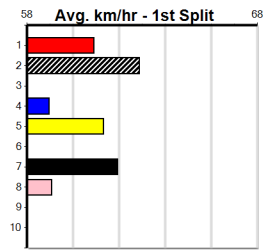

# 2

7:09PM

(VIC time)

Distance: 600m, Race Type: Restricted Win, Total Prizemoney: \$3,940  
1st: \$2,640, 2nd: \$815, 3rd: \$410, 4th: \$75

AKELA JUDO (1) steps up to a more suitable distance and from the advantageous draw looks hard to beat. AKELA MARTIAL (2) was far from disgraced here last week over this distance and will be better for the run.

**Watchdog Tips:** 1 2 7 4 **Bet:** Win 1

1

**AKELA JUDO [6]** **\$3.20**

**Rise in distance suits, hard to hold out.**

BK Dog **Sep-22** Sire: **BALLYMAC KINGDOM** Dam: **AKELA CLASS**

Owner(s): **DAILLY GREYHOUND FARMS (SYN), G Dailly, T Dailly**