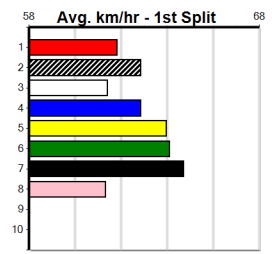

WESTLINK CONTAINER SALES

7

8:48PM

(VIC time)

Distance: 525m, Race Type: Grade 5 T3, Total Prizemoney: $3,340
1st: $2,230, 2nd: $690, 3rd: $345, 4th: $75

MICROSCOPIC (5) can show early speed at times and this is the easiest race she has contested for a while. BLACK SPECTRE (6) is racing with confidence and he will get a nice cart across early.
MIRA BALE (3) has claims

Watchdog Tips: **5** **6** **3** **4** **Bet:** **Box Trifecta 3,4,5,6 ($10 for 41.67%)**

1

SPRING CASPER (SA)[5] **Yet to win from this draw, place looks best.** **$5.00**

BK Dog Mar-20 Sire: SPRING BRIDGE Dam: SHEEZA NITRO Trainer: Daniel Webber (Harkness)

Owner(s): D Webber
Winning Distances: < 300m (0) 300 - 399m (1) 400 - 499m (5) 500 - 599m (8) 600 - 699m (0) > 700m (0)
Winning Weights: 31.5(1) 32.0(1) 32.2(3) 32.3(1) 32.4(2) 32.5(1) 32.6(2) 32.8(1) 32.9(2)

Box	1st	2nd	3rd	4th	5th	6th	7th	8th
1								
2	1	2	2	3	2	3		
3	2	1	1	1	1	1	1	1
4	3	1	1	1	4	2	2	2
5	1	1	3	1	2	1		
6	3	3	2	1	5		1	
7	4	2	1	2	3		3	
8		7	2	1	1	3	1	1

Prize Best Starts Trk/Dts APM: $65975.00, 30.04(4)-10/12/22, 100-14-20-14, 27-3-6-3, 2683

8th (4) 33.5 450 BAL R8 06-Mar-24 26.21 24.91 19.00 SHIMA DREAM (24.91) M/888 . . . . . 6.90 $157.00 X45
6th (8) 33.8 450 BAL R12 13-Mar-24 25.90 24.81 7.00L MINOLI MAGIC (25.42) M/777 . . . . . 6.90 $88.40 VET
8th (3) 33.3 450 BAL R8 18-Mar-24 26.34 25.47 13.00 ABSOLUTE FLYER (25.47) M/588 . . . . . 6.93 $8.70 T3-5
5th (4) 33.3 515 SAP R11 24-Mar-24 30.46 29.45 14.00 MEPUNGA MUSTANG (29.52) M/5555 . . . . . 5.30 $47.30 VET
6th (8) 33.1 460 GEL R4 29-Mar-24 26.90 25.69 14.00 MEPUNGA MUSTANG (25.92) S/666 . . . . . 7.03 $80.90 VET
5th (6) 33.4 350 HVL R12 02-Jun-24 19.78 19.24 3.00L BEAR LEE BANDIT (19.57) M/6 . . . . . 6.71 $53.10 VET
7th (2) 33.3 350 HVL R8 09-Jun-24 20.32 19.29 15.00 WILD ALICE (19.30) M/7 . . . . . 6.91 $140.30 FFA
7th (7) 33.2 460 GEL R7 14-Jun-24 26.46 25.53 10.00 TORNADO TAHLIA (25.78) M/887 . . . . . 6.87 $96.60 5

Last 3 wins NOT included above

1st (7) 32.4 525 MEA R9 06-May-23 30.38 30.03 0.25L KEEP IT BLACK (30.39) M/6432 . . . . . 5.32 $11.50 5
1st (7) 32.2 485 HOR R7 28-Aug-23 27.50 27.29 0.75L LOYALTY CARD (27.55) M/554 . . . . . 6.81 $7.80 5
1st (6) 32.9 485 HOR R8 31-Oct-23 27.33 27.28 2.50L MIGHTY QUINN (27.48) M/422 . . . . . 6.61 $36.10 X45