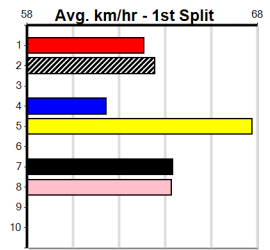

4

7:48PM

(VIC time)

Distance: 525m, Race Type: Mixed 6/7 Heat, Total Prizemoney: $3,340
1st: $2,230, 2nd: $690, 3rd: $345, 4th: $75

JAYA BALE (1) was ultra impressive in scoring here last week and from the gun draw should prove hard to hold out. CAPTAIN ALICE (5) has shown explosive early speed in her two starts and should get stronger with more racing

Watchdog Tips: 1 5 2 7 **Bet:** Box Quinella 1,5 ($10 for 1000%)

1

JAYA BALE (NSW)[6] **$3.00**

RF Bitch May-22 **Gutsy effort to win here last time, go close.**

Sire: CHRISTO BALE Dam: HAE ALLEN Trainer: Daniel Gibbons (Avalon)

Owner(s): B Wheeler

Winning Distances: < 300m (0) 300 - 399m (0) 400 - 499m (1) 500 - 599m (1) 600 - 699m (0) > 700m (0)

Winning Weights: 28.9(1) 29.2(1)

3rd (7)	29.0	450	BAL	R9	10-Apr-24	25.65	25.17	6.50L	ASTON LORD (25.20)	S/643	.	.	6.87	$13.10	X67H
4th (5)	28.8	450	BAL	R4	17-Apr-24	25.85	25.13	9.00L	ASTON LORD (25.25)	M/884	.	.	6.85	$31.30	X67F
2nd (7)	28.5	485	HOR	R3	23-Apr-24	27.59	27.27	2.75L	ON SONG ICE (27.40)	M/432	.	.	6.82	$5.40	X67H
8th (4)	28.5	485	HOR	R5	30-Apr-24	28.34	27.42	14.00	PASSING (27.42)	M/787	.	.	6.78	$9.70	X67F
3rd (8)	28.1	460	GEL	R7	25-May-24	26.32	25.62	9.00L	YASH BALE (25.72)	M/333	.	.	6.77	$3.50	X67
3rd (7)	28.6	460	GEL	R2	01-Jun-24	26.42	25.64	6.50L	RUXTON FLAME (25.99)	M/543	.	.	6.80	$7.90	X67
2nd (5)	28.8	525	MEP	R4	05-Jun-24	30.57	30.00	5.50L	PAW XANDER (30.19)	M/2332	.	.	5.20	$4.30	X67
1st (4)	28.9	525	MEP	R9	12-Jun-24	30.37	29.89	2.25L	CAPTAIN ALICE (30.53)	Q/3322	.	.	5.23	$10.40	7

Last 3 wins NOT included above

1st (4)	29.2	450	WBL	R2	04-Apr-24	25.55	24.72	0.50L	TASTE OF HELL (25.58)	M/322	.	SW	6.75	$13.80	M
.	.	.	.	.	.	.	.	.	.	.	.	.	.	.	.

Bx	1st	2nd	3rd	4th	5th	6th	7th	8th
1								
2								
3								
4	2							1
5		1		1				
6								
7		1	2					
8			1					

Prize		$6265.00
Best	30.37(4)-12/6/24	
Starts	9-2-2-3	
Trk/Dts	2-1-1-0	
APM	5305	

2

PAW DIMETRA (NSW)[7] **$5.50**

BK Bitch Jul-22 **Back to an inside draw today, major player.**

Sire: ALLEN DEED Dam: FANTA BALE Trainer: Mark Delbridge (Balliang)

Owner(s): B Wheeler

Winning Distances: < 300m (0) 300 - 399m (0) 400 - 499m (0) 500 - 599m (1) 600 - 699m (0) > 700m (0)

Winning Weights: 27.2(1)

4th (7)	27.2	400	GEL	R4	03-May-24	23.55	22.45	12.00	PERRY MARKERI (22.74)	M/65	.	.	8.84	$13.00	MH
5th (5)	27.1	450 <td>WBL <td>R1 <td>09-May-24</td> <td>26.05</td> <td>25.27</td> <td>1.75L</td> <td>OLLIE DEEDS (25.94)</td> <td>M/554</td> <td>.</td> <td>.</td> <td>6.81</td> <td>$23.20</td> <td>M</td> </td></td>													
3rd (5)	27.2	410 <td>HOR <td>R3</td> <td>14-May-24</td> <td>23.98</td> <td>23.14</td> <td>1.25L</td> <td>OLLIE CORTES (23.90)</td> <td>M/43</td> <td>.</td> <td>.</td> <td>10.97</td> <td>$7.50</td> <td>M</td> </td>													
2nd (1)	27.1	460 <td>WGL <td>R3</td> <td>21-May-24</td> <td>26.44</td> <td>25.83</td> <td>6.50L</td> <td>ASTON HAMILTON (26.00)</td> <td>M/222</td> <td>.</td> <td>.</td> <td>6.74</td> <td>$3.70</td> <td>M</td> </td>													
1st (8)	27.2	525	MEP <td>R2</td> <td>29-May-24</td> <td>30.52</td> <td>29.92</td> <td>3.5L</td> <td>MATRIARCH SHELL (30.77)</td> <td>M/1111</td> <td>.</td> <td>.</td> <td>5.22</td> <td>$4.90</td> <td>M</td>												
3rd (4)	27.2	525	MEP <td>R3</td> <td>05-Jun-24</td> <td>30.49</td> <td>30.00</td> <td>2.75L</td> <td>PAW ZELINI (30.30)</td> <td>M/4333</td> <td>.</td> <td>.</td> <td>5.27</td> <td>$9.80</td> <td>7</td>												
5th (8)	27.2	525	MEP <td>R9</td> <td>12-Jun-24</td> <td>30.87</td> <td>29.89</td> <td>7.50L</td> <td>JAYA BALE (30.37)</td> <td>M/4555</td> <td>.</td> <td>.</td> <td>5.31</td> <td>$12.40</td> <td>7</td>												

Last 3 wins NOT included above

Bx	1st	2nd	3rd	4th	5th	6th	7th	8th
1		1						
2								
3								
4			1					
5			1		1			
6								
7				1				
8	1							

Prize		$3100.00
Best	30.52(8)-29/5/24	
Starts	7-1-1-2	
Trk/Dts	3-1-0-1	
APM	3033	

*** VACANT BOX ***

Sire: Dam:

Owner(s):

Winning Distances: < 300m (0) 300 - 399m (0) 400 - 499m (0) 500 - 599m (0) 600 - 699m (0) > 700m (0)

Winning Weights:

Trainer:

Box History