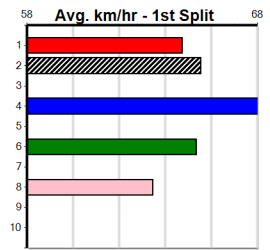

Distance: 525m, Race Type: Mixed 6/7 Heat, Total Prizemoney: \$3,340  
1st: \$2,230, 2nd: \$690, 3rd: \$345, 4th: \$75

DEVIOUS (4) is two wins from as many starts and can lead throughout. PAW ERINA (1) is aided by the small field and an inside draw. WHATEVER HE SAID (8) can settle on the speed.