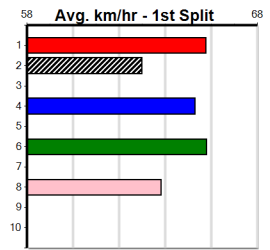

10

9:55PM

(VIC time)

Distance: 525m, Race Type: Mixed 3/4, Total Prizemoney: $3,875
1st: $2,600, 2nd: $800, 3rd: $400, 4th: $75

GUNAI BOLD (4) has the superior motor once he reaches full speed and looks hard to catch here. NICKI WHOOP (1) ran a big race here two starts back and a top 3 finish looks likely. CAMP FIRE (8) loves this circuit and is a powerful type.

Watchdog Tips: 4 1 8 6 Bet: Win 4

Form Box Wgt Dist Track Date Time BON Margin 1st/2nd (Time) PIR Checked Comment W/R Split 1 S/P Grade
NICKI WHOOP [4] Big run here two starts back, danger. $4.80
BK Bitch Sep-20 Sire: HOSTILE Dam: QUICK SUCCESSION Trainer: Darren Beasley (Footscray West)
Owner(s): TO THE MAX SYNDICATE (SYN), A Honan, A Clayton, T Honan, J Clayton
Winning Distances: < 300m (0) 300 - 399m (0) 400 - 499m (7) 500 - 599m (2) 600 - 699m (0) > 700m (0)
Winning Weights: 26.7(2) 26.9(1) 27.3(1) 27.4(1) 28.0(1) 28.7(1) 28.8(2)
2nd (7) 28.6 525 MEA R7 09-Mar-24 30.26 29.67 5.50L SO CERTAIN (29.89) M/4443 . . . 5.19 $16.50 5
F (6) 28.5 525 MEA R5 16-Mar-24 0.00 29.65 . FOLLOW THE BAND (30.39) M/6 . . V5 . 5.25 $22.20 5
5th (2) 27.3 400 GEL R5 03-May-24 22.83 22.45 3.25L BORACAY STORM (22.61) M/44 . . . W 8.59 $17.50 X45
3rd (1) 27.6 450 WBL R8 16-May-24 25.67 25.47 2.75L WEBLEC WOLF (25.47) M/222 . . . . 6.62 $5.40 5H
2nd (4) 28.3 450 WBL R6 23-May-24 25.48 25.15 0.25L GREAT VALUE (25.47) M/333 . . . . 6.66 $15.20 5F
4th (6) 28.3 525 MEA R7 01-Jun-24 30.16 29.79 1.5L MICHALIS (30.06) Q/4333 . . . . 5.18 $20.60 5H
2nd (6) 28.4 525 MEA R9 08-Jun-24 30.17 29.80 1.5L BLACK OMBRE (30.08) M/3222 . . . . 5.14 $13.00 5
4th (4) 28.2 460 GEL R8 14-Jun-24 25.97 25.53 6.50L BERNIE BURROW (25.53) M/455 . . . W 6.62 $27.20 X45
Last 3 wins NOT included above
1st (8) 26.7 525 MEP R5 05-Jul-23 30.29 29.70 1.5L SCOTT ME (30.39) Q/1111 . . . . 5.13 $8.50 5
1st (5) 26.9 515 SAN R11 27-Jul-23 29.79 29.24 0.75L DRILL SERGEANT (29.84) M/5433 . . . . 5.28 $12.10 5
1st (2) 28.8 450 SHP R9 17-Feb-24 25.35 25.09 0.50L GIZMO'S GIRL (25.37) M/432 . . . . 6.66 $3.80 5