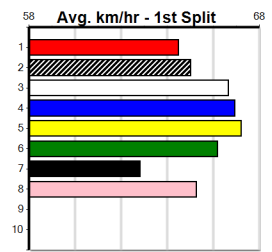

MEADOWS CONFERENCE & EVENTS

8

9:07PM

(VIC time)

Distance: 525m, Race Type: Grade 5, Total Prizemoney: $3,340
1st: $2,230, 2nd: $690, 3rd: $345, 4th: $75

PEAKY JOE (4) holds a class edge and can get a nice trail behind likely leader MICHALIS (3) early and prove hard to hold out. ANOTHER HOUDINI (5) can get a nice sit behind the top two elects and run a cheeky race.

Watchdog Tips: 4 3 5 1 **Bet:** Win 4

1

ASTON HORNET [5] **$8.00**

BK Dog Dec-21 **Sire: FERNANDO BALE Dam: ASTON CRYSTAL**

Owner(s): R Borda

Winning Distances: < 300m (0) 300 - 399m (2) 400 - 499m (1) 500 - 599m (2) 600 - 699m (0) > 700m (0)

Winning Weights: 29.7(1) 30.3(2) 30.6(1) 30.7(1)

6th (7)	31.1	595	SAN	R5	11-Apr-24	35.19	34.56	4.25L POMMEL BOY (34.90)	M/6777	.	.	9.74	$8.70	5
1st (8)	30.7	525	MEA	R12	20-Apr-24	30.31	29.87	2.25L ONE OF ONE (30.46)	S/5422	.	.	5.28	$4.10	5
5th (1)	30.9	520	BGC	R5	02-May-24	30.55	29.65	6.00L AUGUST BOB (30.13)	77	77	.	5.70	$19.00	SH
2nd (1)	30.4	600	MEP	R10	15-May-24	34.88	34.42	4.00L FERGUS ZULU (34.61)	M/6433	.	.	9.37	$3.90	RWH
2nd (5)	30.6	600	MEA	R5	25-May-24	34.74	34.17	2.25L BEACH BOURBSKI (34.59)	M/8444	.	.	9.49	$15.00	RWF
6th (6)	30.5	600	MEA	R3	01-Jun-24	35.35	34.26	16.00L REITERATE (34.26)	M/8877	.	.	9.39	$9.20	5
5th (5)	30.9	650	SHP	R7	10-Jun-24	37.88	36.94	3.75L WILD CASH (37.62)	M/8855	.	.	18.18	$36.70	SH
6th (7)	31.1	730	MEA	R6	15-Jun-24	43.60	42.57	15.00L DRILL SERGEANT (42.57)	M/4555	.	.	5.01	$16.50	5

Last 3 wins NOT included above

1st (3)	30.3	300	HVL	R10	13-Dec-23	16.65	16.63	1.25L ASTON CAYENNE (16.73)	M/5	.	.	3.98	$12.60	X67
1st (8)	30.6	390	SHP	R3	18-Dec-23	21.83	21.53	7.50L PRESS START (22.36)	M/11	.	SW	8.46	$5.10	RWH
1st (2)	30.3	515	SAN	R2	08-Feb-24	29.64	29.19	5.50L AMRON TIGER (30.00)	M/4111	.	SW	5.16	$3.90	RWF

Box History

Bx	1st	2nd	3rd	4th	5th	6th	7th	8th
1	1	1	1	1	1			
2	1	2			1			
3	1	1		2			1	
4	1			1	1	2		
5		1			1	1		1
6			2	2		1	2	
7			1			3	1	1
8	2	1		1	1			

Prize Best Starts Trk/Dts APM

$28595.00
30.31(8)-20/4/24
38-5-6-4
5-1-0-0
12914

2

KINGSVILLE COMET [5] **$14.00**

BK Dog Jan-22 **Sire: FABREGAS Dam: TAPESTRY TEARS**

Owner(s): Track and Trace (SYN), C Moca, C Wright, C Graf, T Edgar, s Thomson

Winning Distances: < 300m (0) 300 - 399m (1) 400 - 499m (1) 500 - 599m (2) 600 - 699m (0) > 700m (0)

Winning Weights: 29.3(1) 29.8(1) 30.0(1) 30.6(1)

1st (1)	29.8	515	SAP	R9	18-Feb-24	30.12	29.35	2.75L BEST OF COLOUR (30.31)	Q/1111	.	.	5.17	$2.50	X67
4th (4)	29.6	515	SAP	R12	25-Feb-24	30.52	29.46	7.50L LALA QUICK (30.02)	M/7544	.	.	5.30	$3.20	5
3rd (3)	29.9	500	BEN	R6	28-Feb-24	28.87	28.33	0.75L FREE RIDE (28.83)	M/212	.	.	6.75	$1.80	T3-5
1st (5)	29.3	390	SHP	R10	09-May-24	22.23	22.22	3.75L ZIP UP ANDY (22.50)	M/11	.	.	8.45	$2.40	5
5th (5)	29.1	390	SHP	R10	16-May-24	22.90	22.11	7.00L IDAHO EVIE (22.43)	M/55	.	.	9.06	$2.60	5
2nd (4)	29.1	425	BEN	R12	24-May-24	24.12	23.90	0.75L ANOTHER NANDO (24.07)	Q/322	.	.	6.60	$4.90	5H
2nd (7)	29.4	425	BEN	R9	31-May-24	24.22	23.72	0.25L ANOTHER NANDO (24.20)	Q/222	.	SW	6.59	$12.00	5F
ST (-)	29.5	390	SHP		13-Jun-24	22.34		0.50L Trial Cleared	M/22	.	2of5	.		ST

Last 3 wins NOT included above

1st (1)	30.0	525	MEP	R1	04-Oct-23	30.53	30.07	3.25L UNDERWAY (30.75)	Q/1111	.	SW	5.17	$4.80	M
1st (6)	30.6	450	SHP	R4	01-Jan-24	25.21	25.06	5.00L TAT LIBBY (25.55)	Q/111	.	.	6.66	$8.80	X67

Box History

Bx	1st	2nd	3rd	4th	5th	6th	7th	8th
1	2	1	1	1	1			2
2								
3			1	1				
4	1			1	1	1		
5	1		1		1			
6	1					1		1
7		1	1			1		
8								

Prize Best Starts Trk/Dts APM

$10900.00
30.53(1)-4/10/23
22-4-3-4
8-1-1-2
5271