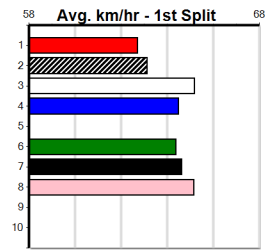

5

8:08PM

(VIC time)

Distance: 525m, Race Type: Grade 5 T3, Total Prizemoney: $3,340
1st: $2,230, 2nd: $690, 3rd: $345, 4th: $75

Very confident on ASTON ALLURE (3) landing on the arm here and she can turn for home with a race winning lead. LYRICAL CRIPPS (2) races best off inside draws and handles this circuit. GRACELAND BOY (1) can charge into a minor placing.

Watchdog Tips: **3** **2** **1** **6** **Bet:** **Win 3**

1

GRACELAND BOY [5] **$6.00**

F Dog Oct-20 **Proven in this class, strong type, each way.**

Sire: WORM BURNER Dam: OUTSIDE EDGE **Trainer: Greg Doyle (Mulgrave)**

Owner(s): S Doyle

Winning Distances: < 300m (0) 300 - 399m (0) 400 - 499m (1) 500 - 599m (4) 600 - 699m (1) > 700m (0)

Winning Weights: 29.6(1) 29.7(1) 29.9(1) 30.1(1) 30.4(2)

2nd	3rd	4th	5th	6th	7th	8th	
(2) 29.9 515 SAP R9 21-Apr-24 30.13 29.30 1.5L BEAR HAND (30.03) M/6433 . . . . . 5.26 $6.20 5	(8) 29.9 515 SAP R7 28-Apr-24 30.01 29.50 5.50L GAPING MARGIN (29.65) M/6666 . . . . . 5.32 $29.80 5	(7) 29.8 595 SAP R8 05-May-24 35.32 34.35 14.00 IRISH MILLIE (34.35) M/6667 . . SW . . 9.69 $74.60 5	(4) 29.7 525 MEP R4 15-May-24 30.68 30.12 2.50L MADDIE ODD SOCK (30.50) M/3333 . . . . . 5.27 $11.10 T3-5	(1) 29.9 515 SAP R10 20-May-24 29.98 29.40 1.00L EMOLGA BALE (30.04) Q/2111 . . . . . 5.21 $3.90 5NP	(4) 29.6 525 MEP R10 29-May-24 30.54 29.92 4.50L LEARNED LESSON (30.24) M/5333 . . . . . 5.32 $8.00 T3-5	(2) 29.7 515 SAP R5 03-Jun-24 30.46 29.83 4.25L UNCONTESTED (30.17) M/7445 . . . . . 5.32 $5.00 5NP	(2) 30.0 450 BAL R3 06-Jun-24 26.09 25.14 4.50L REMO RODMAN (25.78) M/877 . . . . . 6.88 $22.10 5H

Last 3 wins NOT included above

1st (2) 30.1 515 SAP R10 04-Jun-23 30.01 29.33 3.75L SPEED LINE SALLY (30.26) M/4211 . . . . . 5.30 $2.50 6G	1st (5) 30.4 680 WGL R4 28-Nov-23 39.77 39.77 1.5L ASTON SUNSET (39.87) M/331 . . . SW . . 18.68 $28.20 5	1st (3) 30.4 545 BAL R8 11-Mar-24 31.39 31.39 2.00L SQUIGGLY SAM (31.51) Q/1111 . . . . . 6.80 $4.90 T3-5

Box History								
Bx	1st	2nd	3rd	4th	5th	6th	7th	8th
1	1	2	3	1	1			
2	1	3		1	5	1		1
3	1			1	3	1	1	1
4	1	1	3	4	3	1	1	
5	1	1	3	3	2	1		
6		1	1	2				2
7			1	1	2	2		
8	1		2	1	2	2	2	

Prize Best Starts Trk/Dts APM $28125.00 30.29(4)-12/4/23 72-6-6-12 13-1-0-4 6965