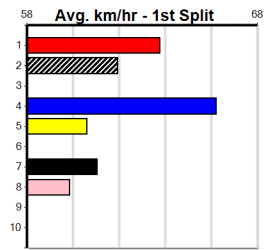

CITY VIEW BISTRO

1

6:44PM

(VIC time)

Distance: 525m, Race Type: Maiden, Total Prizemoney: $2,860
1st: $1,900, 2nd: $590, 3rd: $295, 4th: $75

NORM'S LUCY (1) continues to improve with more racing and from the good draw looks the one to beat. PAW HELION (5) is suited to the smaller line-up and looks the big danger. PAW FLASH (8) shows some early promise.

Watchdog Tips: 1 5 8 7 **Bet:** Box Trifecta 1,5,8 ($10 for 166.67%)

Form Box	Wgt	Dist	Track	Date	Time	BON	Margin	1st/2nd (Time)	PIR	Checked	Comment	W/R	Split 1	S/P	Grade	
1	NORM'S LUCY [M] $3.00															
	Solid placing here last week, can lead, go close.															
	BK Bitch Mar-22 Sire: SHIMA SHINE Dam: LAKEVIEW ISLA Trainer: Jordan McQuillen (Lara)															
	Owner(s): M McQuillen															
	Winning Distances: < 300m (0) 300 - 399m (0) 400 - 499m (0) 500 - 599m (0) 600 - 699m (0) > 700m (0)															
	Winning Weights:															
	3rd (8) 29.9 410 HOR R2 16-Apr-24 23.84 23.10 4.25L XOEL BALE (23.56) M/44 . . . 10.66 $49.10 M															
	6th (6) 29.9 410 HOR R1 19-Apr-24 24.04 23.40 4.00L RUXTON SPICE (23.78) M/56 . . . 10.72 $39.70 M															
	2nd (8) 29.6 410 HOR R1 26-Apr-24 23.86 23.65 3.00L SOLO EFFORT (23.65) M/34 . . . 10.77 $7.30 M															
	3rd (7) 29.4 435 SLE R2 05-May-24 25.20 24.32 3.5L PAW XANDER (24.96) M/754 . . . 5.54 $7.40 M															
7th (4) 29.6 525 MEP R2 15-May-24 31.75 30.12 20.00 PAW YASMIN (30.36) M/5777 . . . 5.29 $36.00 M																
3rd (8) 30.2 500 BEN R2 22-May-24 29.08 28.35 0.75L PYRENEES CHATEAU (29.03) M/222 . . . 6.73 $4.70 M																
3rd (8) 30.4 500 BEN R2 29-May-24 28.61 28.33 3.75L TUDOR PEAK (28.36) M/333 . . . 6.80 $3.10 T3-RW																
2nd (2) 29.9 525 MEP R2 12-Jun-24 30.55 29.89 0.50L REGAL BARRY (30.53) Q/1111 . . . 5.12 $13.20 M																
Last 3 wins NOT included above																
<table border="1" style="width: 100%; border-collapse: collapse;"> <thead> <tr><th>Bx</th><th>1st</th><th>2nd</th><th>3rd</th><th>4th</th><th>5th</th><th>6th</th><th>7th</th><th>8th</th></tr> </thead> <tbody> <tr><td>1</td><td></td><td></td><td></td><td></td><td></td><td></td><td></td><td></td></tr> <tr><td>2</td><td>1</td><td></td><td></td><td></td><td></td><td></td><td></td><td></td></tr> <tr><td>3</td><td></td><td></td><td></td><td></td><td></td><td></td><td></td><td></td></tr> <tr><td>4</td><td></td><td></td><td></td><td></td><td></td><td></td><td></td><td>1</td></tr> <tr><td>5</td><td></td><td></td><td></td><td></td><td></td><td></td><td></td><td></td></tr> <tr><td>6</td><td></td><td></td><td></td><td></td><td></td><td>1</td><td></td><td></td></tr> <tr><td>7</td><td></td><td>1</td><td></td><td></td><td>1</td><td></td><td></td><td></td></tr> <tr><td>8</td><td>1</td><td>3</td><td></td><td></td><td></td><td></td><td>1</td><td></td></tr> </tbody> </table>																
<table border="1" style="width: 100%; border-collapse: collapse;"> <tr><td>Prize Best</td><td colspan="2"></td><td>$1790.00</td><td colspan="2"></td><td colspan="2"></td></tr> <tr><td>Starts</td><td colspan="2"></td><td>NBT</td><td colspan="2"></td><td colspan="2"></td></tr> <tr><td>Trk/Dts</td><td colspan="2"></td><td>10-0-2-4</td><td colspan="2"></td><td colspan="2"></td></tr> <tr><td>APM</td><td colspan="2"></td><td>2-0-1-0</td><td colspan="2"></td><td colspan="2"></td></tr> <tr><td></td><td colspan="2"></td><td>1570</td><td colspan="2"></td><td colspan="2"></td></tr> </table>																

2	SUMMER SPRITZ [M] $15.00															
	*** SCRATCHED ***															
	WBK Bitch Jul-22 Sire: FERNANDO BALE Dam: SILKEN Trainer: Emma Palma (Lara)															
	Owner(s): E Palma															
	Winning Distances: < 300m (0) 300 - 399m (0) 400 - 499m (0) 500 - 599m (0) 600 - 699m (0) > 700m (0)															
	Winning Weights:															
	8th (6) 27.0 460 GEL R1 05-Apr-24 27.53 25.51 21.00 SURE OLIVER (26.12) M/768 . . . 6.91 $18.00 M															
	8th (3) 27.2 400 GEL R3 16-Apr-24 23.63 22.64 10.00 BLACKPOOL RANGER M/67 . . . 8.92 $18.10 M															
	5th (5) 27.0 400 GEL R9 23-Apr-24 23.36 22.56 5.50L RIVERDALE TURBO (23.00) M/75 . . . 8.88 $3.50 M															
	5th (1) 27.0 520 GEL R4 27-Apr-24 30.93 29.69 8.50L FLAWS AND SINS (30.36) M/6666 . . . 5.62 $16.60 M															
6th (8) 27.1 520 GEL R4 07-May-24 31.29 30.39 13.00 LIVEABLE (30.44) S/6655 . . . 5.61 $45.10 M																
4th (4) 26.1 460 GEL R3 18-Jun-24 26.42 25.76 9.50L HOT SAKI (25.76) M/334 . . . 6.72 $42.40 M																
Last 3 wins NOT included above																
<table border="1" style="width: 100%; border-collapse: collapse;"> <thead> <tr><th>Bx</th><th>1st</th><th>2nd</th><th>3rd</th><th>4th</th><th>5th</th><th>6th</th><th>7th</th><th>8th</th></tr> </thead> <tbody> <tr><td>1</td><td></td><td></td><td></td><td></td><td></td><td></td><td></td><td></td></tr> <tr><td>2</td><td></td><td></td><td></td><td></td><td>1</td><td></td><td></td><td></td></tr> <tr><td>3</td><td></td><td></td><td></td><td></td><td></td><td></td><td></td><td>1</td></tr> <tr><td>4</td><td></td><td></td><td></td><td>1</td><td></td><td></td><td></td><td></td></tr> <tr><td>5</td><td></td><td></td><td></td><td></td><td>1</td><td></td><td></td><td></td></tr> <tr><td>6</td><td></td><td></td><td></td><td></td><td></td><td></td><td></td><td>1</td></tr> <tr><td>7</td><td></td><td></td><td></td><td></td><td></td><td></td><td></td><td></td></tr> <tr><td>8</td><td></td><td></td><td></td><td></td><td></td><td>1</td><td></td><td></td></tr> </tbody> </table>																
<table border="1" style="width: 100%; border-collapse: collapse;"> <tr><td>Prize Best</td><td colspan="2"></td><td>$50.00</td><td colspan="2"></td><td colspan="2"></td></tr> <tr><td>Starts</td><td colspan="2"></td><td>FSH</td><td colspan="2"></td><td colspan="2"></td></tr> <tr><td>Trk/Dts</td><td colspan="2"></td><td>6-0-0-0</td><td colspan="2"></td><td colspan="2"></td></tr> <tr><td>APM</td><td colspan="2"></td><td>0-0-0-0</td><td colspan="2"></td><td colspan="2"></td></tr> <tr><td></td><td colspan="2"></td><td>0</td><td colspan="2"></td><td colspan="2"></td></tr> </table>																

3	*** VACANT BOX ***															
	Sire: Dam: Trainer:															
	Owner(s):															
	Winning Distances: < 300m (0) 300 - 399m (0) 400 - 499m (0) 500 - 599m (0) 600 - 699m (0) > 700m (0)															
	Winning Weights:															

4	LIONESS EYES [M] $15.00															
	Steady effort on debut, may need more time															
	BEF Bitch Dec-22 Sire: ASTON RUPEE Dam: MARGIE IRENE Trainer: Matthew Marshall (Darley)															
	Owner(s): M Marshall															
	Winning Distances: < 300m (0) 300 - 399m (0) 400 - 499m (0) 500 - 599m (0) 600 - 699m (0) > 700m (0)															
	Winning Weights:															
	5th (7) 25.4 400 GEL R2 14-Jun-24 23.24 22.54 6.50L BEND YOUR EAR (22.79) M/35 . . . 8.57 $20.00 M															
	Last 3 wins NOT included above															
	<table border="1" style="width: 100%; border-collapse: collapse;"> <thead> <tr><th>Bx</th><th>1st</th><th>2nd</th><th>3rd</th><th>4th</th><th>5th</th><th>6th</th><th>7th</th><th>8th</th></tr> </thead> <tbody> <tr><td>1</td><td></td><td></td><td></td><td></td><td></td><td></td><td></td><td></td></tr> <tr><td>2</td><td></td><td></td><td></td><td></td><td></td><td></td><td></td><td></td></tr> <tr><td>3</td><td></td><td></td><td></td><td></td><td></td><td></td><td></td><td></td></tr> <tr><td>4</td><td></td><td></td><td></td><td></td><td></td><td></td><td></td><td></td></tr> <tr><td>5</td><td></td><td></td><td></td><td></td><td></td><td></td><td></td><td></td></tr> <tr><td>6</td><td></td><td></td><td></td><td></td><td></td><td></td><td></td><td></td></tr> <tr><td>7</td><td></td><td></td><td></td><td></td><td>1</td><td></td><td></td><td></td></tr> <tr><td>8</td><td></td><td></td><td></td><td></td><td></td><td></td><td></td><td></td></tr> </tbody> </table>															
	<table border="1" style="width: 100%; border-collapse: collapse;"> <tr><td>Prize Best</td><td colspan="2"></td><td>$0.00</td><td colspan="2"></td><td colspan="2"></td></tr> <tr><td>Starts</td><td colspan="2"></td><td>FSH</td><td colspan="2"></td><td colspan="2"></td></tr> <tr><td>Trk/Dts</td><td colspan="2"></td><td>1-0-0-0</td><td colspan="2"></td><td colspan="2"></td></tr> <tr><td>APM</td><td colspan="2"></td><td>0-0-0-0</td><td colspan="2"></td><td colspan="2"></td></tr> <tr><td></td><td colspan="2"></td><td>0</td><td colspan="2"></td><td colspan="2"></td></tr> </table>