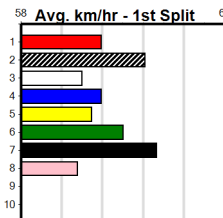

Sale

4
11:57AM
(VIC time)

TRFM

Distance: 435m, Race Type: Mixed 6/7, Total Prizemoney: $2,925
1st: $1,950, 2nd: $600, 3rd: $300, 4th: $75

Watchdog Tips:

8

1

7

6

Bet:

Win 8