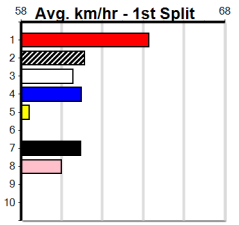

Sale

MONACELLARS

Distance: 510m, Race Type: Maiden, Total Prizemoney: $2,860
1st: $1,900, 2nd: $590, 3rd: $295, 4th: $75

2
11:21AM
(VIC time)

FRONT STAGE (1) is drawn to race on the speed from the outset in this and she could prove hard to reel in if she finds the arm. SWIPER (4) has recorded smart placings in 2 of her last 3 starts and she may only need to step cleanly to challenge.

Watchdog Tips: 1 4 2 6 **Bet:** Box Trifecta 1,2,4,6 ($10 for 41.67%)

Winning Boxes

Form	Box	Weight	Dist	Track	Date	Time	BON	Margin	1st/2nd (Time)	PIR	Checked	Comment	W/R	Split 1	S/P	Grade	
1 FRONT STAGE [M] <i>Drawn to race on the speed throughout, go close.</i>																	
BD B Mar-22 MY REDEEMER BRAVERY $2.80 <table border="1" style="float: right;"> <caption>Winning Boxes</caption> <thead> <tr><th>1</th><th>2</th><th>3</th><th>4</th><th>5</th><th>6</th><th>7</th><th>8</th></tr> </thead> <tbody> <tr><td>Prize</td><td></td><td></td><td></td><td>$295.00</td><td></td><td></td><td></td></tr> <tr><td>Best</td><td></td><td></td><td></td><td>NBT</td><td></td><td></td><td></td></tr> <tr><td>Starts</td><td></td><td></td><td></td><td>2-0-0-1</td><td></td><td></td><td></td></tr> <tr><td>Trk/Dst</td><td></td><td></td><td></td><td>1-0-0-1</td><td></td><td></td><td></td></tr> <tr><td>APM</td><td></td><td></td><td></td><td>$295</td><td></td><td></td><td></td></tr> </tbody> </table>																	
Trainer: Billy Stockdale (Fulham) Owner(s): B Stockdale																	
2 OUR IVIE ROSE [M] <i>Could race closer to the speed early here, chance.</i>																	
BK B May-22 FERAL FRANKY ANNIE ROSE $5.50 <table border="1" style="float: right;"> <caption>Winning Boxes</caption> <thead> <tr><th>1</th><th>2</th><th>3</th><th>4</th><th>5</th><th>6</th><th>7</th><th>8</th></tr> </thead> <tbody> <tr><td>Prize</td><td></td><td></td><td></td><td>$75.00</td><td></td><td></td><td></td></tr> <tr><td>Best</td><td></td><td></td><td></td><td>FSTD</td><td></td><td></td><td></td></tr> <tr><td>Starts</td><td></td><td></td><td></td><td>4-0-0-0</td><td></td><td></td><td></td></tr> <tr><td>Trk/Dst</td><td></td><td></td><td></td><td>0-0-0-0</td><td></td><td></td><td></td></tr> <tr><td>APM</td><td></td><td></td><td></td><td>$75</td><td></td><td></td><td></td></tr> </tbody> </table>																	
Trainer: Sharon-lee Chignell (Rosedale) Owner(s): S Chignell																	
3 CLEAN AND SHINE [M] <i>Well beaten in his last few starts, needs to step.</i>																	
BK D Nov-21 SHIMA SHINE IT'S A DIVA $15.00 <table border="1" style="float: right;"> <caption>Winning Boxes</caption> <thead> <tr><th>1</th><th>2</th><th>3</th><th>4</th><th>5</th><th>6</th><th>7</th><th>8</th></tr> </thead> <tbody> <tr><td>Prize</td><td></td><td></td><td></td><td>$450.00</td><td></td><td></td><td></td></tr> <tr><td>Best</td><td></td><td></td><td></td><td>FSTD</td><td></td><td></td><td></td></tr> <tr><td>Starts</td><td></td><td></td><td></td><td>9-0-1-0</td><td></td><td></td><td></td></tr> <tr><td>Trk/Dst</td><td></td><td></td><td></td><td>0-0-0-0</td><td></td><td></td><td></td></tr> <tr><td>APM</td><td></td><td></td><td></td><td>$258</td><td></td><td></td><td></td></tr> </tbody> </table>																	
Trainer: Adrian Nuttall (Woodside) Owner(s): L Cardillo																	
4 SWIPER [M] <i>Smart placings in 2 of her last 3, major player.</i>																	
BD B Mar-22 WOW DUNDEE ALLY $4.20 <table border="1" style="float: right;"> <caption>Winning Boxes</caption> <thead> <tr><th>1</th><th>2</th><th>3</th><th>4</th><th>5</th><th>6</th><th>7</th><th>8</th></tr> </thead> <tbody> <tr><td>Prize</td><td></td><td></td><td></td><td>$1,150.00</td><td></td><td></td><td></td></tr> <tr><td>Best</td><td></td><td></td><td></td><td>NBT</td><td></td><td></td><td></td></tr> <tr><td>Starts</td><td></td><td></td><td></td><td>13-0-2-1</td><td></td><td></td><td></td></tr> <tr><td>Trk/Dst</td><td></td><td></td><td></td><td>2-0-0-0</td><td></td><td></td><td></td></tr> <tr><td>APM</td><td></td><td></td><td></td><td>$808</td><td></td><td></td><td></td></tr> </tbody> </table>																	
Trainer: Danny Macdonald (Maffra) Owner(s): D Macdonald																	
5 IGNITION STARTER [M] <i>Drawn to find some trouble in this, needs luck.</i>																	
BK D Apr-21 ASTON KIMETTO POPOWSKI $10.00 <table border="1" style="float: right;"> <caption>Winning Boxes</caption> <thead> <tr><th>1</th><th>2</th><th>3</th><th>4</th><th>5</th><th>6</th><th>7</th><th>8</th></tr> </thead> <tbody> <tr><td>Prize</td><td></td><td></td><td></td><td>$790.00</td><td></td><td></td><td></td></tr> <tr><td>Best</td><td></td><td></td><td></td><td>NBT</td><td></td><td></td><td></td></tr> <tr><td>Starts</td><td></td><td></td><td></td><td>11-0-2-0</td><td></td><td></td><td></td></tr> <tr><td>Trk/Dst</td><td></td><td></td><td></td><td>1-0-0-0</td><td></td><td></td><td></td></tr> <tr><td>APM</td><td></td><td></td><td></td><td>$706</td><td></td><td></td><td></td></tr> </tbody> </table>																	
Trainer: Lesley Russell (Sale) Owner(s): AMSTEL (SYN), P Craig, L Jennings, N Tracy																	
6 EARN A ZACK [M] <i>Far from disgraced in first 2 starts, can threaten</i>