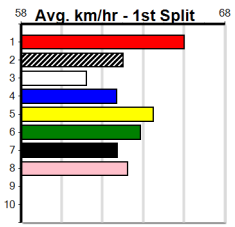

Sale

DOWNLOAD THE WATCHDOG APP

Distance: 435m, Race Type: Grade 6, Total Prizemoney: $2,925
1st: $1,950, 2nd: $600, 3rd: $300, 4th: $75

9

1:43PM
(VIC time)

SMOKIN' PADDY (6) can get a nice cart into the race in the early stages and he may have a bit too much mid race pace for his rivals here. RYDER'S MAGIC (5) can race on the speed from the outset and could be in front for a long way in this.

Watchdog Tips: **6** **5** **7** **3** **Bet:** **Quinella 5/6 ($10 for 1000%)**