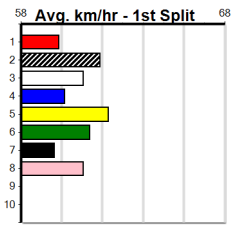

ROTTI SECURITY

Distance: 435m, Race Type: Grade 7, Total Prizemoney: $2,925
1st: $1,950, 2nd: $600, 3rd: $300, 4th: $75

3
11:39AM
(VIC time)

DAINTREE ASTER (1) recorded a good all the way win here last start and she looks hard to hold out again today. HAPPY SHOSHONE (5) will find this a bit easier than his most recent outings and he could be right in the finish here.

Watchdog Tips: **1** **5** **7** **3** **Bet:** **Box Quinella 1,5,7 ($10 for 333.33%)**