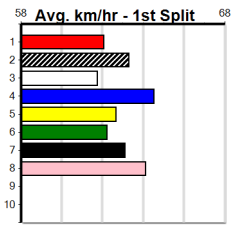

Sale

BSG AUSTRALIA DAMSELS DASH

Distance: 435m, Race Type: Grade 5, Total Prizemoney: $2,925
1st: $1,950, 2nd: $600, 3rd: $300, 4th: $75

11
2:32PM
(VIC time)

BRINDLE CHIC (1) has been racing in fine fashion with good placings in her last 4 starts and she is drawn to record a much deserved win here. SARAH STARFISH (8) has plenty of ability and she could be right in the finish from her good draw today.

Watchdog Tips: **1** **8** **5** **4** **Bet:** **Box Trifecta 1,4,5,8 ($10 for 41.67%)**