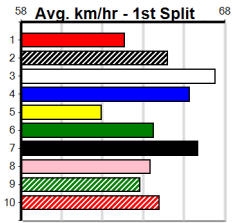

Sale

IAN CARTER BUILDER

Distance: 435m, Race Type: Grade 5, Total Prizemoney: $2,925
1st: $1,950, 2nd: $600, 3rd: $300, 4th: $75

6
12:33PM
(VIC time)

BURN ALONG (7) can explode once into full stride and he could prove hard to hold out with an ounce of luck in this. MIGHTY MOOSE (6) raced at Group 2 level 2 starts back and he could be right in the finish if fit after a lengthy layoff.

Watchdog Tips: 7 6 8 4 Bet: Win 7

Main race listing table with 15 rows, each representing a horse entry. Columns include race number, name, sex, dam, date, trainer, name, dam, odds, time, PIR, checked, comment, W/R, split 1, S/P, grade, and winning boxes data.