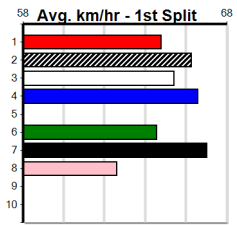

Sale

10
2:07PM
(VIC time)

TOONGABBIE LODGE DAMSELS DASH

Distance: 435m, Race Type: Grade 5, Total Prizemoney: $2,925
1st: $1,950, 2nd: $600, 3rd: $300, 4th: $75

Watchdog Tips: **4** **1** **2** **3** **Bet:** **Win 4**

1 VALENCIA LOLA [5] *Top win from this box 3 starts back, major player.*

Form	Box	Weight	Dist	Track	Date	Time	BON	Margin	1st/2nd (Time)	PIR	Checked	Comment	W/R	Split 1	S/P	Grade	Winning Boxes															
BK	B				Oct-21		FERNANDO BALE		COURTING									1	2	3	4	5	6	7	8							
																	2															
																	Prize	$9,720.00														
																	Best	24.65														
																	Starts	18-3-4-7														
																	Trk/Dst	8-1-3-4														
																	APM	$6434														
																	2															

Form	Box	Weight	Dist	Track	Date	Time	BON	Margin	1st/2nd (Time)	PIR	Checked	Comment	W/R	Split 1	S/P	Grade	Winning Boxes															
BK	B				Nov-20		BERNARDO		PRINCESS MARJEN									1	2	3	4	5	6	7	8							
																	3	1														
																	Prize	$44,555.00														
																	Best	FSH														
																	Starts	38-11-8-4														
																	Trk/Dst	0-0-0-0														
																	APM	$9849														
																	3	1														

Form	Box	Weight	Dist	Track	Date	Time	BON	Margin	1st/2nd (Time)	PIR	Checked	Comment	W/R	Split 1	S/P	Grade	Winning Boxes															
BK	B				Jan-22		TOMMY SHELBY		FLORAL LACE									1	2	3	4	5	6	7	8							
																	1	1	1	1												
																	Prize	$11,085.00														
																	Best	NBT														
																	Starts	26-4-5-4														
																	Trk/Dst	1-0-1-0														
																	APM	$5082														
																	1	1	1	1												

Form	Box	Weight	Dist	Track	Date	Time	BON	Margin	1st/2nd (Time)	PIR	Checked	Comment	W/R	Split 1	S/P	Grade	Winning Boxes															
BK	B				Sep-21		SHIMA SHINE		ELEVATED									1	2	3	4	5	6	7	8							
																	2															
																	Prize	$17,750.00														
																	Best	NBT														
																	Starts	34-7-7-1														
																	Trk/Dst	2-0-0-0														
																	APM	$10548														
																	2															

5 *** VACANT BOX ***																	Winning Boxes							
Trainer:																								
Owner(s):																								

Form	Box	Weight	Dist	Track	Date	Time	BON	Margin	1st/2nd (Time)	PIR	Checked	Comment	W/R	Split 1	S/P	Grade	Winning Boxes															
BK	B				Feb-21		BERNARDO		RADIANT ANGEL									1	2	3	4	5	6	7	8							
																	2	1														
																	Prize	$8,960.00														
																	Best	NBT														
																	Starts	22-6-1-2														
																	Trk/Dst	1-0-0-0														
																	APM	$6466														
																	2	1														

Form	Box	Weight	Dist	Track	Date	Time	BON	Margin	1st/2nd (Time)	PIR	Checked	Comment	W/R	Split 1	S/P	Grade	Winning Boxes															
BK	B				Jun-22		BERNARDO		SUFFRAGETTE									1	2	3	4	5	6	7	8							
																	1															
																	Prize	$9,898.57														
																	Best	NBT														
																	Starts	17-5-1-3														
																	Trk/Dst	1-0-0-0														
																	APM	$7094														
																	1															

Form	Box	Weight	Dist	Track	Date	Time	BON	Margin	1st/2nd (Time)	PIR	Checked	Comment	W/R	Split 1	S/P	Grade	Winning Boxes															
BD	B				Oct-21		FERNANDO BALE		COURTING									1	2	3	4	5	6	7	8							
																	1	1														
																	Prize	$5,705.63														
																	Best	NBT														
																	Starts	18-3-4-1														
																	Trk/Dst	12-0-3-1														
																	APM	$3967														
																	1	1														

9 *** NO RESERVE ***																	Winning Boxes							
Trainer:																								
Owner(s):																								

10 *** NO RESERVE ***																	Winning Boxes							
Trainer:																								
Owner(s):