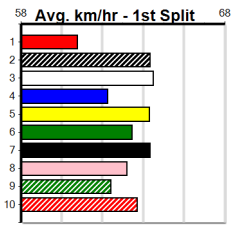

Sale

12
2:53PM
(VIC time)

SPORTSBET GREEN TICKS (250+ RANK)

Distance: 510m, Race Type: Grade 5 No Penalty, Total Prizemoney: $3,340
1st: $2,230, 2nd: $690, 3rd: $345, 4th: $75

Watchdog Tips: **5** **4** **9** **3** Bet: **Box Trifecta 3,4,5,9 ($10 for 41.67%)**

JOE GEM (5) has the early speed to overcome his tricky draw here and he may have a bit too much talent for his rivals today. POLAR TEDDY (4) has ran good placings in his last 2 starts and could be the main danger with some luck.