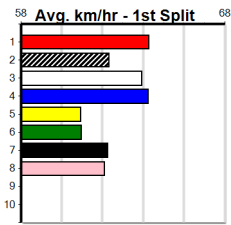

Sale

JAMES YEATES PRINTING & DESIGN

Distance: 510m, Race Type: Mixed 6/7, Total Prizemoney: $3,340
1st: $2,230, 2nd: $690, 3rd: $345, 4th: $75

5

12:14PM

(VIC time)

ROUGH GEM (1) showed good speed in her all the way win here last start and she is drawn to repeat the feat today. DAINTREE GRANITE (4) has plenty of talent but relies on some luck in his races and can challenge with just an ounce here.

Watchdog Tips:

1

4

3

7

Bet:

Win 1