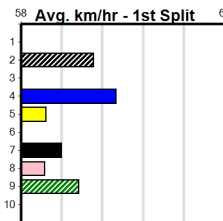

Sale

SPORTSBET WE LET THE DOGS OUT

Distance: 435m, Race Type: Maiden, Total Prizemoney: $2,535
1st: $1,680, 2nd: $520, 3rd: $260, 4th: $75

1
11:04AM

(VIC time)

DAINTREE PISTOL (7) has recorded steady placings in 2 of her last 3 starts and she may be the one to beat in a race of this nature. KOKODA TRAIL (4) has shown some early speed in her last 2 starts and she could be prominent throughout.

Watchdog Tips: **7** **4** **6** **9** **Bet:** **Win 7**