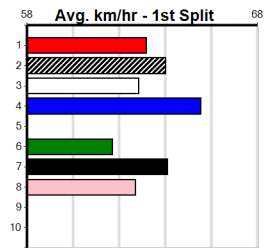

Sale

8

1:22PM

(VIC time)

MAFFRA POLY & PUMPS

Distance: 435m, Race Type: Mixed 3/4, Total Prizemoney: $3,360
1st: $2,250, 2nd: $690, 3rd: $345, 4th: $75

DR. UNITED (1) recorded a fast win here last start and he could be hard to hold out from his gun draw today. DR. ASHER (2) can explode soon after box rise and looks set to be prominent throughout. MARCO ROSE (6) was a solid winner 2 starts back.

Watchdog Tips:

1

2

6

7

Bet:

Win 1

DR. UNITED [4] **$4.20**
Fast win here last start, gun draw, can go close.
BK Dog **May-21** Sire: ASTON DEE BEE Dam: PAYTON Trainer: Judith McMahon (Darriman)
Owner(s): DOCTORS KENNELS (SYN), J McMahon, J Gill
Winning Distances: < 300m (0) 300 - 399m (2) 400 - 499m (6) 500 - 599m (0) 600 - 699m (0) > 700m (0)
Winning Weights: 30.2(1) 30.5(1) 30.6(1) 31.2(1) 31.8(1) 32.0(1) 32.2(1) 32.4(1)

Box	1st	2nd	3rd	4th	5th	6th	7th	8th
1	2		2					
2		1				3	1	
3					1			
4	2			1	1	1	1	
5	1	2		1	2			
6	1		1					
7	1			1	1			
8	1	2	3					

Prize Best Starts Trk/Dts APM: $19950.00, 24.19(5)-4/2/24, 33-8-5-6, 13-3-2-1, 11552

DR. ASHER [4] **$2.80**
Can explode soon after box rise, major player here
BK Dog **Jan-22** Sire: BERNARDO Dam: SWEET DEMI Trainer: Emily McMahon (Darriman)
Owner(s): DOCTORS KENNELS (SYN), J McMahon, J Gill
Winning Distances: < 300m (0) 300 - 399m (5) 400 - 499m (3) 500 - 599m (3) 600 - 699m (0) > 700m (0)
Winning Weights: 28.2(1) 28.5(2) 28.6(2) 28.7(2) 28.8(1) 29.0(1) 29.3(1) 29.5(1)

Box	1st	2nd	3rd	4th	5th	6th	7th	8th
1	2	2	2					
2	1		1					
3				1				
4	2	1						
5		1				1		
6	3			2				
7	3							
8		1						

Prize Best Starts Trk/Dts APM: $35955.00, 24.43(4)-5/5/24, 24-11-5-3, 3-1-0-1, 25001

GO ASTRAY [4] **$8.00**
Good all the way wins in recent times, place hopes
BK Dog **Jan-22** Sire: DISINTERGRATE Dam: IRONBARK LASS Trainer: Margaret Read (Woodside)
Owner(s): M Read
Winning Distances: < 300m (0) 300 - 399m (2) 400 - 499m (5) 500 - 599m (0) 600 - 699m (0) > 700m (0)
Winning Weights: 26.4(1) 27.0(1) 27.4(1) 27.5(1) 28.0(1) 28.1(2)

Box	1st	2nd	3rd	4th	5th	6th	7th	8th
1	1	1	1	1	1	1	1	1
2	2	1	1	1	1	1	1	1
3								
4					1	2		2
5		2						2
6	1			1		1	1	1
7	2				1	2	1	1
8	1			1				

Prize Best Starts Trk/Dts APM: $9890.00, 24.55(7)-2/6/24, 33-7-3-2, 13-2-2-1, 5534

SODA HELEN [4] **$15.00**
Drawn to find too much trouble here, tested.
BK Bitch **Dec-20** Sire: ORSON ALLEN Dam: SWEET ABOUT LOLA Trainer: Geoffrey Dalton (Hazelwood Nort)
Owner(s): Fluffy Side Up (SYN), A Onley, P Onley
Winning Distances: < 300m (0) 300 - 399m (6) 400 - 499m (10) 500 - 599m (1) 600 - 699m (0) > 700m (0)
Winning Weights: 25.4(1) 25.5(2) 25.6(1) 25.7(2) 25.8(3) 25.9(1) 26.0(4) 26.1(1) 26.2(2)

Box	1st	2nd	3rd	4th	5th	6th	7th	8th
1	3		1	1	1	1	1	1
2	1	3	3	4				
3	2	2	1		2	2	2	
4	2	2	1	1	1	1	1	1
5	3	1	1					1
6	1	1	2	2	4			
7	1	1	2	1		1	1	
8	4	3		1	1	1	1	1

Prize Best Starts Trk/Dts APM: $60190.00, 24.49(5)-10/9/23, 75-17-13-11, 6-2-1-0, 13083

*** VACANT BOX ***
Sire: Dam:
Owner(s):
Winning Distances: < 300m (0) 300 - 399m (0) 400 - 499m (0) 500 - 599m (0) 600 - 699m (0) > 700m (0)
Winning Weights:
Trainer:
Box History

5