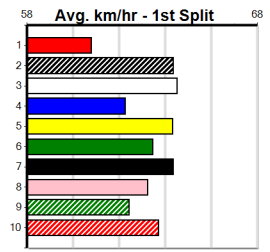

Sale
12
2:53PM
(VIC time)

SPORTSBET GREEN TICKS (250+ RANK)

Distance: 510m, Race Type: Grade 5 No Penalty, Total Prizemoney: $3,340
1st: $2,230, 2nd: $690, 3rd: $345, 4th: $75

JOE GEM (5) has the early speed to overcome his tricky draw here and he may have a bit too much talent for his rivals today. POLAR TEDDY (4) has ran good placings in his last 2 starts and could be the main danger with some luck.

Watchdog Tips: **5** **4** **9** **3** **Bet:** **Box Trifecta 3,4,5,9 ($10 for 41.67%)**

Form Box	Wgt	Dist	Track	Date	Time	BON	Margin	1st/2nd (Time)	PIR	Checked	Comment	WR	Split 1	S/P	Grade
1	ELLE GEM [5]	BK	Bitch	Jun-21											
Can get the gun run but slow early, needs luck. $15.00 Owner(s): K Brew Sire: ASTON DEE BEE Dam: MADALIA MAGGIE Trainer: Lesley Russell (Sale) Winning Distances: < 300m (0) 300 - 399m (0) 400 - 499m (2) 500 - 599m (1) 600 - 699m (0) > 700m (0) Winning Weights: 27.3(1) 27.9(1) 28.0(1) <table border="1"> <tr><td>2nd (4)</td><td>27.3</td><td>400</td><td>WGL</td><td>R9</td><td>18-Apr-24</td><td>23.32</td><td>23.02</td><td>0.25L Lyla Bear (23.30)</td><td>S/44</td><td></td><td></td><td></td><td>8.82</td><td>$11.40</td><td>T3-6</td></tr> <tr><td>1st (5)</td><td>27.3</td><td>510</td><td>SLE</td><td>R5</td><td>24-Apr-24</td><td>29.32</td><td>29.28</td><td>0.25L Big Stacks (29.34)</td><td>M/111</td><td></td><td></td><td></td><td>9.28</td><td>$3.50</td><td>X67</td></tr> <tr><td>2nd (6)</td><td>27.6</td><td>460</td><td>WGL</td><td>R8</td><td>02-May-24</td><td>26.49</td><td>25.98</td><td>5.50L BUSTER'S DREAM (26.10)</td><td>M/422</td><td></td><td></td><td></td><td>6.83</td><td>$7.40</td><td>T3-5</td></tr> <tr><td>3rd (2)</td><td>27.5</td><td>460</td><td>WGL</td><td>R6</td><td>09-May-24</td><td>26.98</td><td>26.35</td><td>7.00L KNICKED OFF (26.53)</td><td>M/653</td><td></td><td></td><td></td><td>6.86</td><td>$4.90</td><td>5</td></tr> <tr><td>6th (5)</td><td>27.0</td><td>460</td><td>WGL</td><td>R6</td><td>16-May-24</td><td>26.96</td><td>26.16</td><td>7.00L Little Venice (26.48)</td><td>S/586</td><td></td><td></td><td></td><td>6.67</td><td>$17.90</td><td>T3-5</td></tr> <tr><td>4th (7)</td><td>27.5</td><td>510</td><td>SLE</td><td>R8</td><td>22-May-24</td><td>29.51</td><td>29.10</td><td>3.5L DR. BROOKLYNN (29.27)</td><td>S/334</td><td></td><td></td><td></td><td>9.38</td><td>$8.70</td><td>5</td></tr> <tr><td>3rd (3)</td><td>27.0</td><td>510</td><td>SLE</td><td>R8</td><td>27-May-24</td><td>29.39</td><td>29.29</td><td>1.75L YOU'RE IN LUCK (29.29)</td><td>M/444</td><td></td><td></td><td></td><td>9.44</td><td>$7.20</td><td>5</td></tr> <tr><td>5th (8)</td><td>27.0</td><td>510</td><td>SLE</td><td>R6</td><td>05-Jun-24</td><td>29.47</td><td>28.49</td><td>15.00 DR. ASHER (28.49)</td><td>S/444</td><td></td><td>V3</td><td></td><td>9.48</td><td>$43.50</td><td>X45</td></tr> </table> Last 3 wins NOT included above <table border="1"> <tr><td>1st (2)</td><td>28.0</td><td>435</td><td>SLE</td><td>R1</td><td>18-Feb-24</td><td>24.91</td><td>24.26</td><td>13.00 DOCTOR MINTY (25.77)</td><td>M/431</td><td></td><td>V0</td><td></td><td>5.42</td><td>$5.50</td><td>M</td></tr> <tr><td>1st (8)</td><td>27.9</td><td>435</td><td>SLE</td><td>R2</td><td>25-Feb-24</td><td>24.81</td><td>24.33</td><td>1.00L MAVERICK MARCIA (24.87)</td><td>M/532</td><td></td><td></td><td></td><td>5.39</td><td>$3.40</td><td>7</td></tr> </table>															

Form Box	Wgt	Dist	Track	Date	Time	BON	Margin	1st/2nd (Time)	PIR	Checked	Comment	WR	Split 1	S/P	Grade
2	MAJESTIC JAY [5]	BK	Dog	Feb-20											
Smart straight win 3 starts back but harder here. $10.00 Owner(s): J Carr Sire: XTREME KNOCKA Dam: FREEDOM FIRE Trainer: Malcolm Carr (Devon Meadows) Winning Distances: < 300m (0) 300 - 399m (2) 400 - 499m (4) 500 - 599m (9) 600 - 699m (0) > 700m (0) Winning Weights: 31.8(1) 32.0(1) 32.1(1) 32.4(1) 32.6(1) 32.8(1) 33.0(5) 33.3(2) 33.5(1) 33.7(1) <table border="1"> <tr><td>5th (1)</td><td>33.6</td><td>460</td><td>WGL</td><td>R7</td><td>25-Apr-24</td><td>26.34</td><td>26.05</td><td>4.25L GO ASTRAY (26.05)</td><td>M/666</td><td></td><td></td><td></td><td>6.71</td><td>$16.40</td><td>5</td></tr> <tr><td>4th (2)</td><td>33.7</td><td>515</td><td>SAP</td><td>R2</td><td>05-May-24</td><td>30.58</td><td>29.71</td><td>3.75L YOU'RE IN LUCK (30.33)</td><td>M/3334</td><td></td><td></td><td></td><td>5.28</td><td>$2.20</td><td>5NP</td></tr> <tr><td>4th (4)</td><td>33.2</td><td>450</td><td>TRA</td><td>R8</td><td>13-May-24</td><td>25.63</td><td>25.42</td><td>3.00L FURIOUS ANGEL (25.42)</td><td>S/655</td><td></td><td></td><td></td><td>6.94</td><td>$5.80</td><td>5</td></tr> <tr><td>1st (7)</td><td>33.5</td><td>350</td><td>HVL</td><td>R7</td><td>17-May-24</td><td>19.90</td><td>19.45</td><td>0.10L COSMIC HOLIDAY (19.90)</td><td>M/3</td><td></td><td></td><td></td><td>6.78</td><td>$6.50</td><td>T3-5</td></tr> <tr><td>5th (3)</td><td>33.5</td><td>460</td><td>WGL</td><td>R8</td><td>23-May-24</td><td>26.68</td><td>26.11</td><td>8.50L AUDACIOUS LIVVY (26.11)</td><td>M/655</td><td></td><td></td><td></td><td>6.86</td><td>$10.10</td><td>X45</td></tr> <tr><td>1st (1)</td><td>33.7</td><td>350</td><td>HVL</td><td>R8</td><td>29-May-24</td><td>19.61</td><td>19.45</td><td>0.50L INVICTUS GEORGE (19.64)</td><td>M/5</td><td></td><td>SW</td><td></td><td>6.74</td><td>$3.90</td><td>5</td></tr> <tr><td>7th (7)</td><td>33.7</td><td>350</td><td>HVL</td><td>R8</td><td>07-Jun-24</td><td>20.17</td><td>19.55</td><td>6.50L FULL GLAMOUR (19.74)</td><td>M/4</td><td></td><td></td><td></td><td>6.87</td><td>$5.60</td><td>T3-5</td></tr> <tr><td>3rd (1)</td><td>33.3</td><td>460</td><td>WGL</td><td>R11</td><td>15-Jun-24</td><td>26.34</td><td>26.08</td><td>2.25L FERNLEIGH (26.20)</td><td>M/222</td><td></td><td></td><td></td><td>6.65</td><td>$6.10</td><td>5</td></tr> </table> Last 3 wins NOT included above <table border="1"> <tr><td>1st (1)</td><td>32.6</td><td>500</td><td>TRA</td><td>R7</td><td>24-Feb-23</td><td>27.69</td><td>27.69</td><td>1.00L MADALIA ZOOM (27.74)</td><td>M/111</td><td></td><td>SW</td><td></td><td>9.13</td><td>$2.40</td><td>5</td></tr> <tr><td>1st (1)</td><td>32.4</td><td>525</td><td>MEP</td><td>R9</td><td>19-Apr-23</td><td>30.27</td><td>30.27</td><td>1.00L FLYING FREE (30.33)</td><td>M/2111</td><td></td><td></td><td></td><td>5.21</td><td>$7.10</td><td>X45</td></tr> <tr><td>1st (1)</td><td>33.0</td><td>510</td><td>SLE</td><td>R7</td><td>22-Oct-23</td><td>29.29</td><td>29.04</td><td>1.5L DR. DOT (29.38)</td><td>Q/221</td><td></td><td></td><td></td><td>9.31</td><td>$3.20</td><td>5</td></tr> </table>