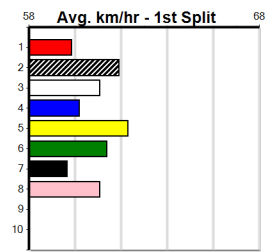

Sale

3

11:39AM

(VIC time)

ROTTI SECURITY

Distance: 435m, Race Type: Grade 7, Total Prizemoney: $2,925
1st: $1,950, 2nd: $600, 3rd: $300, 4th: $75

DAINTREE ASTER (1) recorded a good all the way win here last start and she looks hard to hold out again today. HAPPY SHOSHONE (5) will find this a bit easier than his most recent outings and he could be right in the finish here.

Watchdog Tips: 1 5 7 3 **Bet:** Box Quinella 1,5,7 ($10 for 333.33%)

Form Box	Wgt	Dist	Track	Date	Time	BON	Margin	1st/2nd (Time)	PIR	Checked	Comment	WR	Split 1	S/P	Grade	
1	DAINTREE ASTER [7] Good all the way win here last start, one to beat.															
	BK Bitch Oct-22				Sire: FERAL FRANKY				Dam: WHISTLING BULLET				$3.20			
	Owner(s): LUCKY ELEVEN (SYN), K Joske, G Joske															
	Trainer: Ben Joske (Yinnar South)															
	Winning Distances: < 300m (0) 300 - 399m (0) 400 - 499m (1) 500 - 599m (0) 600 - 699m (0) > 700m (0)															
	Winning Weights: 26.2(1)															
	7th (7)	26.1	400	WGL	R3	14-May-24	23.79	22.61	5.50L ODIN BALE (23.42)	S/77				9.19	$5.30	M
	3rd (7)	26.2	460	WGL	R1	18-May-24	26.63	26.24	4.50L KENNY CAN CAN (26.33)	M/322				6.81	$7.20	M
	5th (5)	26.5	435	SLE	R1	02-Jun-24	25.73	24.37	12.00 ELITE DARA (24.89)	M/666				6.00	$14.60	M
	5th (8)	26.6	510	SLE	R1	05-Jun-24	29.81	28.49	11.00 ROUGH GEM (29.08)	S/555				9.76	$7.60	M
2nd (4)	26.6	435	SLE	R2	09-Jun-24	25.26	24.34	2.00L PAW CHEYENNE (25.13)	M/533				5.54	$23.00	M	
1st (7)	26.2	435	SLE	R1	16-Jun-24	24.88	24.37	1.00L BONIECKI (24.95)	M/111				5.35	$5.60	M	
Last 3 wins NOT included above																
Prize Best Starts Trk/Dts APM																

Form Box	Wgt	Dist	Track	Date	Time	BON	Margin	1st/2nd (Time)	PIR	Checked	Comment	WR	Split 1	S/P	Grade	
2	ROLLING COAL [7] Can show early speed but place looks best.															
	BK Dog Sep-21				Sire: ORSON ALLEN				Dam: CELEBRITY				$21.00			
	Owner(s): Eye Candy (SYN), C Wilk, K Gorman															
	Trainer: Kristin Tucker (Tanjil South)															
	Winning Distances: < 300m (0) 300 - 399m (0) 400 - 499m (1) 500 - 599m (0) 600 - 699m (0) > 700m (0)															
	Winning Weights: 33.8(1)															
	6th (4)	33.3	450	TRA	R2	22-Jan-24	26.03	25.51	7.50L FLYING RYKER (25.51)	S/666				7.08	$46.20	X67
	3rd (8)	33.6	400	WGL	R10	25-Jan-24	24.02	22.82	10.00 LITTLE VENICE (23.35)	S/45				8.89	$9.50	T3-7
	5th (6)	33.3	390	SHP	R3	01-Feb-24	22.79	22.17	7.50L TYPHOON CAMERON (22.28)	S/74				8.82	$33.00	T3-7
	5th (7)	33.1	395	TRA	R9	05-Feb-24	22.92	22.25	4.00L INTER TRIGON (22.65)	M/885				4.06	$19.80	7
6th (5)	34.4	300	HVL	R3	15-Mar-24	17.60	16.83	7.50L ZAMBORA'S GIRL (17.10)	M/7				4.05	$61.20	T3-7	
4th (7)	34.9	395	TRA	R2	03-Jun-24	23.23	22.68	5.50L DR. LIONEL (22.86)	M/645				3.97	$33.60	7	
3rd (8)	34.7	350	TRA	R2	10-Jun-24	20.38	19.88	2.25L SANDY BALE (20.24)	S/43				6.92	$9.00	T3-RW	
5th (5)	34.4	350	HVL	R4	14-Jun-24	20.00	19.40	6.00L ANGRY FRANKY (19.61)	M/5				6.72	$75.80	T3-RW	
Last 3 wins NOT included above																
1st (8)	33.8	400	WGL	R3	21-Sep-23	23.19	22.91	6.00L POPCORN IRA (23.58)	M/11				8.59	$5.80	M	
Prize Best Starts Trk/Dts APM