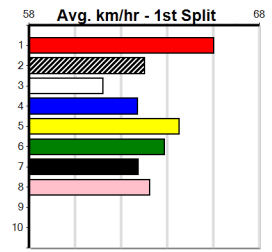

Sale

9

1:43PM

(VIC time)

DOWNLOAD THE WATCHDOG APP

Distance: 435m, Race Type: Grade 6, Total Prizemoney: $2,925
1st: $1,950, 2nd: $600, 3rd: $300, 4th: $75

SMOKIN' PADDY (6) can get a nice cart into the race in the early stages and he may have a bit too much mid race pace for his rivals here. RYDER'S MAGIC (5) can race on the speed from the outset and could be in front for a long way in this.

Watchdog Tips: **6** **5** **7** **3** **Bet:** **Quinella 5/6 ($10 for 1000%)**

1

Form Box	Wgt	Dist	Track	Date	Time	BON	Margin	1st/2nd (Time)	PIR	Checked	Comment	W/R	Split 1	S/P	Grade
BK	Bitch			Oct-21											
DAINTREE SPIRIT [6] Comes into calculations from this draw. $10.00															
Owner(s): J AND J (SYN), M Barber, P Jones Sire: BERNARDO Dam: CHUNK OF LOVE Trainer: Paul Jones (Hoddles Creek)															
Winning Distances: < 300m (0) 300 - 399m (1) 400 - 499m (1) 500 - 599m (0) 600 - 699m (0) > 700m (0)															
Winning Weights: 28.8(1) 30.5(1)															
5th (4)	30.5	350	HVL	R5	18-Feb-24	19.74	19.18	2.75L DR. RIO (19.55)	M/1				6.62	$21.10	X67
1st (1)	30.5	395	TRA	R3	21-Feb-24	21.98	21.77	2.75L GRAND STRIDE (22.17)	M/211				3.73	$3.10	7
7th (8)	30.6	350	HVL	R6	27-Feb-24	20.05	19.21	12.00 DR. ASHER (19.21)	Q/1		V7	R	6.61	$24.90	6G
5th (4)	30.2	525	MEP	R11	13-Mar-24	30.98	30.03	7.00L COMBO COL (30.52)	M/4446				5.18	$32.40	X67
3rd (8)	30.4	460	WGL	R7	21-Mar-24	26.50	25.93	4.75L SAM'S MULLET (26.18)	M/465				6.74	$6.00	6G
8th (8)	29.9	350	HVL	R5	02-Jun-24	20.13	19.24	9.00L SAINT PARR (19.53)	Q/6				6.74	$45.00	RWH
5th (1)	30.2	460	WGL	R1	06-Jun-24	26.32	25.66	5.00L POWER PAWS (25.98)	M/111				6.48	$25.60	SH
4th (1)	30.4	460	WGL	R7	13-Jun-24	26.58	26.03	0.75L MIRA BALE (26.53)	M/111		SW		6.64	$2.50	X67
Last 3 wins NOT included above															
1st (4)	28.8	400	WGL	R4	03-Oct-23	23.05	22.78	0.50L TORPEDO TUOHY (23.08)	Q/11				8.55	$5.50	T3-M
Prize Best $5845.00 NBT															
Starts 30-2-4-3															
Trk/Dts 2-0-1-0															
APM 2388															

2

Form Box	Wgt	Dist	Track	Date	Time	BON	Margin	1st/2nd (Time)	PIR	Checked	Comment	W/R	Split 1	S/P	Grade
BE	Dog			Oct-21											
OUR YOGI [6] Solid win 4 starts back when led, cannot dismiss. $8.00															
Owner(s): J Gieschen Sire: FERNANDO BALE Dam: COURTING Trainer: Jennifer Gieschen (Valencia Cree)															
Winning Distances: < 300m (0) 300 - 399m (0) 400 - 499m (2) 500 - 599m (0) 600 - 699m (0) > 700m (0)															
Winning Weights: 28.8(1) 29.1(1)															
7th (3)	28.4	400	WGL	R3	30-Apr-24	23.24	22.27	7.50L READ THE ROOM (22.75)	S/43				8.71	$9.00	X67
6th (3)	28.5	435	SLE	R3	05-May-24	25.14	24.32	7.50L SODA HAWK (24.65)	M/544				5.41	$6.20	7
2nd (3)	29.0	435	SLE	R4	08-May-24	24.85	24.32	1.00L DAINTREE CHIEF (24.79)	M/211				5.27	$6.30	7
2nd (6)	28.9	400	WGL	R4	14-May-24	22.83	22.61	2.25L RAPID HEART (22.67)	M/22				8.43	$4.30	7
1st (2)	28.8	400	WGL	R4	18-May-24	22.82	22.82	2.25L AKASHIC (22.98)	Q/11		SW		8.47	$1.60	7
3rd (3)	28.2	400	WGL	R9	28-May-24	23.35	22.34	3.75L ASTON IMAGE (23.08)	M/43				8.70	$3.60	X67
4th (3)	28.5	435	SLE	R9	02-Jun-24	24.98	24.37	4.75L VALENCIA LOLA (24.65)	M/322				5.29	$5.00	6G
7th (5)	28.0	435	SLE	R3	16-Jun-24	25.54	24.37	11.00 LOSE MY MIND (24.83)	M/866				5.50	$10.30	6G
Last 3 wins NOT included above															
1st (5)	29.1	435	SLE	R1	25-Feb-24	25.06	24.33	0.01L PONTING (25.06)	M/111				5.35	$5.10	M
Prize Best $6815.00															
Starts 25.06(5)-25/2/24															
Trk/Dts 18-2-7-1															
APM 4735