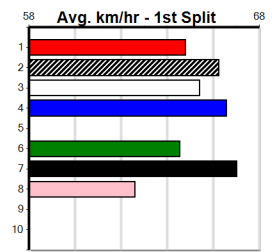

Sale
10
2:07PM
(VIC time)

TOONGABBIE LODGE DAMSELS DASH

Distance: 435m, Race Type: Grade 5, Total Prizemoney: $2,925
1st: $1,950, 2nd: $600, 3rd: $300, 4th: $75

GRETEL'S GIRL (4) can explode soon after box rise and she may prove hard to reel in at a nice price if she can find the arm early. VALENCIA LOLA (1) and FAIRTRADE MARJEN (2) have plenty of talent and are sure to make their presence felt also.

Watchdog Tips: **4** **1** **2** **3** **Bet:** **Win 4**

1

VALENCIA LOLA [5] **$3.20**

BK **Bitch** **Oct-21** **Sire: FERNANDO BALE** **Dam: COURTING** **Trainer: Jennifer Gieschen (Valencia Cree)**

Owner(s): J Gieschen

Winning Distances: < 300m (0) 300 - 399m (0) 400 - 499m (3) 500 - 599m (0) 600 - 699m (0) > 700m (0)

Winning Weights: 24.6(1) 24.9(1) 25.0(1)

Box	1st	2nd	3rd	4th	5th	6th	7th	8th
1	2	1						
2			1					
3				3				
4	1	1						
5		1	2				1	
6			1			2		
7								
8		1						1

Prize Best Starts Trk/Dts APM $9720.00 24.65(1)-2/6/24 18-3-4-7 8-1-3-4 6434

2

FAIRTRADE MARJEN [5] **$2.80**

BE **Bitch** **Nov-20** **Sire: BERNARDO** **Dam: PRINCESS MARJEN** **Trainer: David Jensen (Woodstock)**

Owner(s): STEV MARJEN (SYN), I Marr, C Stevens, L Burford

Winning Distances: < 300m (0) 300 - 399m (3) 400 - 499m (8) 500 - 599m (0) 600 - 699m (0) > 700m (0)

Winning Weights: 27.0(1) 27.1(1) 27.2(4) 27.4(1) 27.6(3) 27.7(1)

Box	1st	2nd	3rd	4th	5th	6th	7th	8th
1	3	1		1				1 1
2	1							
3		2			2	1	1	
4	4	1	1		1			
5	1	1						
6	1	1	2	1	2		1	1
7	1	1			1			
8		1	1					

Prize Best Starts Trk/Dts APM $44555.00 FSH 38-11-8-4 0-0-0-0 9849

3

FLY CHIC [5] **$5.50**

BK **Bitch** **Jan-22** **Sire: TOMMY SHELBY** **Dam: FLORAL LACE** **Trainer: Robert Pallotta (Ripplebrook)**

Owner(s): G Miltos

Winning Distances: < 300m (0) 300 - 399m (0) 400 - 499m (2) 500 - 599m (2) 600 - 699m (0) > 700m (0)

Winning Weights: 24.8(1) 26.1(1) 26.4(1) 26.7(1)

Box	1st	2nd	3rd	4th	5th	6th	7th	8th
1	1	1	2					1
2	1			1				
3	1					1		
4	1	1		1	2		1	
5						1		
6					1			
7		2						1
8			3	1			2	

Prize Best Starts Trk/Dts APM $11085.00 NBT 26-4-5-4 1-0-1-0 5082

4

GRETEL'S GIRL [5] **$8.00**

BK **Bitch** **Sep-21** **Sire: SHIMA SHINE** **Dam: ELEVATED** **Trainer: Justin Booker (Kilmany)**

Owner(s): J Booker

Winning Distances: < 300m (0) 300 - 399m (6) 400 - 499m (1) 500 - 599m (0) 600 - 699m (0) > 700m (0)

Winning Weights: 26.6(1) 26.8(2) 26.9(1) 27.0(3)

Box	1st	2nd	3rd	4th	5th	6th	7th	8th
1		2			1			
2		2		1	1	2	1	
3	2			1	1			
4			1	2	1			1
5	1	1				1	1	
6	2					1		
7				2				
8	2	2		2				

Prize Best Starts Trk/Dts APM $17750.00 NBT 34-7-7-1 2-0-0-0 10548

5

*** VACANT BOX ***

Sire: Dam: **Trainer:**

Owner(s):

Winning Distances: < 300m (0) 300 - 399m (0) 400 - 499m (0) 500 - 599m (0) 600 - 699m (0) > 700m (0)

Winning Weights:

Box History