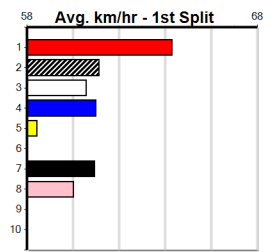

Sale

2
11:21AM

(VIC time)

MONACELLARS

Distance: 510m, Race Type: Maiden, Total Prizemoney: $2,860
1st: $1,900, 2nd: $590, 3rd: $295, 4th: $75

FRONT STAGE (1) is drawn to race on the speed from the outset in this and she could prove hard to reel in if she finds the arm. SWIPER (4) has recorded smart placings in 2 of her last 3 starts and she may only need to step cleanly to challenge.

Watchdog Tips: 1 4 2 6 **Bet:** Box Trifecta 1,2,4,6 ($10 for 41.67%)

Form Box	Wgt Dist Track	Date	Time	BON	Margin	1st/2nd (Time)	PIR	Checked	Comment	WR	Split 1	S/P	Grade		
1	FRONT STAGE [M] Drawn to race on the speed throughout, go close. $2.80														
	BD	Bitch	Mar-22												
	Owner(s): B Stockdale			Sire: MY REDEEMER			Dam: BRAVERY			Trainer: Billy Stockdale (Fulham)					
	Winning Distances: < 300m (0) 300 - 399m (0) 400 - 499m (0) 500 - 599m (0) 600 - 699m (0) > 700m (0)														
	Winning Weights:														
	3rd (7)	27.4	510	SLE	R1	05-Jun-24	29.53	28.49	6.50L	ROUGH GEM (29.08)	Q/223	.	.	9.43	$2.90 M
	5th (5)	27.2	515	SAP	R1	10-Jun-24	30.48	29.57	7.50L	LAPIS LAZULI (29.98)	Q/2223	.	.	5.25	$6.70 M
	Last 3 wins NOT included above														
	Box History														
	<table border="1"> <thead> <tr> <th>Bx</th> <th>1st</th> <th>2nd</th> <th>3rd</th> <th>4th</th> <th>5th</th> <th>6th</th> <th>7th</th> <th>8th</th> </tr> </thead> <tbody> <tr><td>1</td><td></td><td></td><td></td><td></td><td></td><td></td><td></td><td></td></tr> <tr><td>2</td><td></td><td></td><td></td><td></td><td></td><td></td><td></td><td></td></tr> <tr><td>3</td><td></td><td></td><td></td><td></td><td></td><td></td><td></td><td></td></tr> <tr><td>4</td><td></td><td></td><td></td><td></td><td></td><td></td><td></td><td></td></tr> <tr><td>5</td><td></td><td></td><td></td><td></td><td>1</td><td></td><td></td><td></td></tr> <tr><td>6</td><td></td><td></td><td></td><td></td><td></td><td></td><td></td><td></td></tr> <tr><td>7</td><td></td><td></td><td>1</td><td></td><td></td><td></td><td></td><td></td></tr> <tr><td>8</td><td></td><td></td><td></td><td></td><td></td><td></td><td></td><td></td></tr> </tbody> </table>														
2	OUR IVIE ROSE [M] Could race closer to the speed early here, chance. $5.50														
	BK	Bitch	May-22												
	Owner(s): S Chignell			Sire: FERAL FRANKY			Dam: ANNIE ROSE			Trainer: Sharon-lee Chignell (Rosedale)					
	Winning Distances: < 300m (0) 300 - 399m (0) 400 - 499m (0) 500 - 599m (0) 600 - 699m (0) > 700m (0)														
	Winning Weights:														
	5th (4)	25.4	350	TRA	R1	10-May-24	20.49	19.55	12.00	DUNSMORE FLYER (19.66)	M/34	.	.	6.71	$9.70 M
	5th (7)	25.2	450	TRA	R3	17-May-24	26.31	25.13	8.50L	HAMISH ROSE (25.75)	M/655	.	.	6.93	$28.50 M
	6th (5)	25.3	435	SLE	R2	05-Jun-24	25.38	24.37	5.50L	POPPY'S PAL (24.99)	Q/456	.	.	5.40	$24.20 M
	4th (4)	25.4	350	TRA	R1	14-Jun-24	20.21	20.12	1.25L	SODA DIESEL (20.12)	M/33	.	.	6.71	$11.10 M
	Last 3 wins NOT included above														
Box History															
<table border="1"> <thead> <tr> <th>Bx</th> <th>1st</th> <th>2nd</th> <th>3rd</th> <th>4th</th> <th>5th</th> <th>6th</th> <th>7th</th> <th>8th</th> </tr> </thead> <tbody> <tr><td>1</td><td></td><td></td><td></td><td></td><td></td><td></td><td></td><td></td></tr> <tr><td>2</td><td></td><td></td><td></td><td></td><td></td><td></td><td></td><td></td></tr> <tr><td>3</td><td></td><td></td><td></td><td></td><td></td><td></td><td></td><td></td></tr> <tr><td>4</td><td></td><td></td><td></td><td></td><td>1</td><td>1</td><td></td><td></td></tr> <tr><td>5</td><td></td><td></td><td></td><td></td><td></td><td>1</td><td></td><td></td></tr> <tr><td>6</td><td></td><td></td><td></td><td></td><td></td><td></td><td></td><td></td></tr> <tr><td>7</td><td></td><td></td><td></td><td></td><td>1</td><td></td><td></td><td></td></tr> <tr><td>8</td><td></td><td></td><td></td><td></td><td></td><td></td><td></td><td></td></tr> </tbody> </table>															
3	CLEAN AND SHINE [M] Well beaten in his last few starts, needs to step. $15.00														
	BK	Dog	Nov-21												
	Owner(s): L Cardillo			Sire: SHIMA SHINE			Dam: IT'S A DIVA			Trainer: Adrian Nuttall (Woodside)					
	Winning Distances: < 300m (0) 300 - 399m (0) 400 - 499m (0) 500 - 599m (0) 600 - 699m (0) > 700m (0)														
	Winning Weights:														
	4th (7)	34.7	400	WGL	R1	23-Nov-23	23.59	22.64	9.50L	UPPER'S FLYER (22.94)	S/66	.	.	8.83	$14.80 M
	7th (2)	35.0	400	WGL	R1	08-Feb-24	23.47	22.63	11.00	ITALICS (22.74)	M/67	.	.	8.81	$21.00 T3-M
	7th (2)	34.7	435	SLE	R2	14-Feb-24	26.50	24.38	22.00	BRUCE INTENTION (24.96)	S/657	.	V14	5.54	$65.90 M
	2nd (6)	34.8	435	SLE	R1	05-Apr-24	25.76	24.60	4.00L	DR. OPHELIA (25.49)	M/332	.	V14	5.37	$28.90 M
	ST (-)	34.2	435	SLE		24-Apr-24	25.75		0.01L	Trial Cleared	S/41	.	1of4	5.41	. ST
5th (3)	34.2	435	SLE	R2	26-May-24	25.60	24.46	13.00	DAINTREE PEDRO (24.72)	M/544	.	.	5.55	$23.80 M	
6th (1)	34.3	460	WGL	R2	30-May-24	26.88	25.91	8.00L	RYDER'S MAGIC (26.33)	M/223	.	.	6.60	$19.00 T3-M