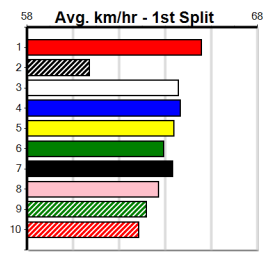

Sale
7
12:57PM
(VIC time)

CABINET CONNECTIONS

Distance: 435m, Race Type: Grade 5, Total Prizemoney: $2,925
1st: $1,950, 2nd: $600, 3rd: $300, 4th: $75

OSCAR INTENTION (1) ran a good city placing last start and he could be the one to beat from the gun draw in this. MAXED OUT (6) has met some jets in his most recent outings and he looks set to be right in the finish in this class of race.

Watchdog Tips: **1** **6** **7** **3** **Bet:** Trifecta 1,6/1,3,6,7/1,3,6,7 ($10 - 83.33%)

1

OSCAR INTENTION [5] Gun draw, good placing last start, one to beat. **$4.20**

WBK Dog Nov-21 Sire: AUSSIE INFRARED Dam: JANE'S INTENTION Trainer: Tom O'Neill (Pearcedale)

Owner(s): O'Neill Racing (SYN), T O'Neill, T O'Neill, T O'Neill, M O'Neill

Winning Distances: < 300m (0) 300 - 399m (0) 400 - 499m (0) 500 - 599m (3) 600 - 699m (0) > 700m (0)

Winning Weights: 37.0(2) 37.2(1)

Run	Pos	Wgt	Sex	Age	Date	Time	Margin	1st/2nd (Time)	PIR	Checked	Comment	WR	Split 1	S/P	Grade
5th (6)	37.2	595	SAN	R1	18-Apr-24	35.47	34.47	13.00 KIPTUM (34.56)	M/3333	.	.	.	9.37	$45.10	X67
8th (5)	36.9	525	MEP	R10	08-May-24	30.87	29.86	9.00L GEANI BALE (30.25)	M/5788	.	.	.	5.26	$41.70	X67
5th (8)	36.8	515	SAP	R10	13-May-24	30.65	29.81	9.50L QILIN BALE (30.02)	M/6876	.	.	.	5.29	$13.20	X67H
1st (2)	37.0	515	SAP	R5	20-May-24	29.80	29.40	2.00L MAY SO DREAMING (29.94)	Q/1111	.	.	.	5.13	$16.00	X67
3rd (3)	37.5	515	SAN	R1	24-May-24	30.04	29.17	1.75L WILD SERENA (29.92)	M/2333	.	.	.	5.20	$22.10	RW
7th (2)	37.6	515	SAN	R12	30-May-24	31.12	29.95	8.50L EMOLGA BALE (30.53)	S/8888	.	.	.	5.86	$6.90	5
4th (8)	37.2	515	SAN	R12	06-Jun-24	30.47	29.50	7.00L CANNY LASS (30.00)	M/5555	.	.	.	5.25	$10.70	5
2nd (4)	36.9	515	SAN	R3	13-Jun-24	29.81	29.38	2.75L DENISON FRISBY (29.63)	M/8222	.	.	.	5.28	$17.80	RW

Last 3 wins NOT included above

Run	Pos	Wgt	Sex	Age	Date	Time	Margin	1st/2nd (Time)	PIR	Checked	Comment	WR	Split 1	S/P	Grade
1st (6)	37.0	510	SLE	R1	07-Mar-24	29.46	28.84	4.25L FREEDOM GIRL (29.74)	M/521	.	.	.	9.56	$1.40	M
1st (1)	37.2	595	SAN	R3	04-Apr-24	34.87	34.39	0.75L HENRY INTENTION (34.91)	Q/1111	.	.	.	9.28	$6.60	X67

Prize Best Starts Trk/Dts APM: $16835.00 FSTD 20-3-4-4 0-0-0-0 11389