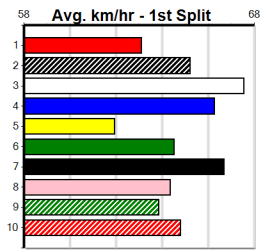

IAN CARTER BUILDER

Distance: 435m, Race Type: Grade 5, Total Prizemoney: $2,925
1st: $1,950, 2nd: $600, 3rd: $300, 4th: $75

BURN ALONG (7) can explode once into full stride and he could prove hard to hold out with an ounce of luck in this. MIGHTY MOOSE (6) raced at Group 2 level 2 starts back and he could be right in the finish if fit after a lengthy layoff.

Watchdog Tips: **7** **6** **8** **4** **Bet:** **Win 7**

1

BLUE CHASER [5] **Good win from this box 3 starts back, harder here.** **$21.00**
BE Dog Sep-21 Sire: NOLEN Dam: MUZA'S ANGEL Trainer: Yvonne Andrews (Kilmany)
Owner(s): Y Andrews
Winning Distances: < 300m (0) 300 - 399m (4) 400 - 499m (3) 500 - 599m (0) 600 - 699m (0) > 700m (0)
Winning Weights: 29.9(1) 30.0(1) 30.3(1) 30.5(1) 31.0(2) 31.2(1)
4th (7) 30.5 395 TRA R6 29-Apr-24 22.81 22.39 4.50L JUST A JESTER (22.50) M/785 . . . . 3.95 $7.20 T3-5
2nd (6) 30.0 395 TRA R9 03-May-24 22.29 21.81 0.50L VICTORY BEND (22.26) M/343 . . . . 3.79 $22.20 5
1st (3) 30.5 400 WGL R5 09-May-24 23.61 23.16 2.50L TORPEDO TUOHY (23.78) M/51 . . . . 8.73 $7.90 5
3rd (1) 30.5 395 TRA R5 15-May-24 22.59 22.19 5.00L DOLLAR SHORT (22.26) M/453 . . . . 3.85 $5.50 5
6th (4) 30.5 400 WGL R10 18-May-24 23.52 22.82 7.50L GLOW (23.02) M/46 . . . . 8.58 $9.70 5
1st (1) 30.3 435 SLE R7 27-May-24 24.67 24.27 1.75L BIG PISTOL (24.78) M/111 . . . . 5.33 $4.40 5
4th (4) 30.1 395 TRA R7 31-May-24 23.06 22.06 8.50L CORTEZ BALE (22.46) M/764 . . . . 3.83 $19.50 X45
4th (3) 30.0 395 TRA R9 07-Jun-24 22.46 22.20 2.75L GRETSEL'S GIRL (22.27) M/333 . . . . 3.84 $36.10 X45
Last 3 wins NOT included above
1st (6) 31.0 400 WGL R11 28-Dec-23 23.16 23.07 10.00 TENERIFE (23.83) M/41 . . . . 8.61 $3.50 6G
1st (7) 31.0 395 TRA R11 08-Jan-24 22.61 22.24 1.75L INVICTUS GEORGE (22.72) M/233 . . . . 3.80 $2.70 5
1st (1) 31.2 395 TRA R4 22-Jan-24 22.36 22.13 0.025 BLACK PISTOL (22.36) M/422 . . . . 3.84 $5.40 5

2

DR. MARSHAL [5] **Plenty of talent, can show early speed, respect.** **$6.50**
BD Dog May-22 Sire: FERAL FRANKY Dam: DR. MUMMA Trainer: Marcus McMahon (Darriman)
Owner(s): DOCTORS KENNELS (SYN), J McMahon, J Gill
Winning Distances: < 300m (0) 300 - 399m (2) 400 - 499m (2) 500 - 599m (0) 600 - 699m (0) > 700m (0)
Winning Weights: 37.4(1) 37.5(1) 37.7(1) 37.9(1)
1st (5) 37.7 435 SLE R9 28-Jan-24 24.38 24.22 3.00L VALENCIA JIM (24.59) M/111 . . . SW . 5.18 $3.20 X67
2nd (4) 37.7 435 SLE R5 04-Feb-24 24.24 24.19 0.75L DR. UNITED (24.19) M/311 . . . . 5.16 $5.90 X45
1st (4) 37.9 300 HVL R2 11-Feb-24 16.53 16.26 1.25L TENSION HEAD (16.61) S/7 . . . . 3.99 $1.30 RWH
7th (3) 37.3 435 SLE R8 14-Feb-24 25.15 24.38 11.00 MYALL RAY (24.44) M/677 . . . . 5.29 $1.60 X45
4th (5) 38.5 300 HVL R6 13-Mar-24 16.83 16.41 4.75L I'M ONLY HUMAN (16.51) S/4 . . . . 4.02 $3.00 S
2nd (5) 37.8 300 HVL R11 17-Mar-24 16.48 16.24 0.25L BUMPY'S DAD ROY (16.46) M/6 . . . . 3.87 $6.50 FFA
6th (1) 37.8 350 TRA R10 22-Mar-24 20.66 20.01 9.00L MI AMIGO TEQUILA (20.04) S/26 . . . SW . 6.58 $2.50 X45
4th (8) 39.0 350 TRA R10 12-Jun-24 19.98 19.75 3.5L DR. FARRAH (19.75) M/11 . . . . 6.43 $3.50 X45
Last 3 wins NOT included above
1st (7) 37.4 300 HVL R1 21-Jan-24 16.85 16.57 1.75L WHATEVER HE SAID (16.97) M/5 . . . . 4.06 $1.30 M
1st (4) 37.5 435 SLE R9 24-Jan-24 24.49 24.31 0.25L JEBRYNAH NITRO (24.50) M/111 . . . . 5.22 $2.70 X67