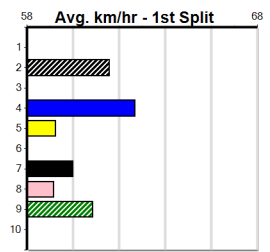

Sale
1
11:04AM
(VIC time)

SPORTSBET WE LET THE DOGS OUT

Distance: 435m, Race Type: Maiden, Total Prizemoney: $2,535
1st: $1,680, 2nd: $520, 3rd: $260, 4th: $75

DAINTREE PISTOL (7) has recorded steady placings in 2 of her last 3 starts and she may be the one to beat in a race of this nature. KOKODA TRAIL (4) has shown some early speed in her last 2 starts and she could be prominent throughout.

Watchdog Tips: **7** **4** **6** **9** **Bet:** Win 7

Form Box	Wgt	Dist	Track	Date	Time	BON	Margin	1st/2nd (Time)	PIR	Checked	Comment	WR	Split 1	S/P	Grade		
1	BELLS OF VICTORY [M] Supported but too slow early on debut, can improve $9.00																
	BK	Bitch	Mar-22		Sire: SHIMA SHINE		Dam: LAKEVIEW ISLA		Trainer: John Elston (Sale)								
	Owner(s): BGB SYN (SYN), G Elston, B Elston																
	Winning Distances: < 300m (0) 300 - 399m (0) 400 - 499m (0) 500 - 599m (0) 600 - 699m (0) > 700m (0)																
	Winning Weights:																
	6th (2)	34.4	435	SLE	R3	05-Jun-24	25.68	24.37	10.00	TILLY GIRL (25.00)	S/875			6.06	$6.70	M	
	Last 3 wins NOT included above																
	Box History																
	Prize Best Starts Trk/Dts APM																
	2	WESTERN FEEL [M] Placed in 6 of his 22 starts, place hopes again. $12.00															
BK		Dog	May-22		Sire: ZIPPING GARTH		Dam: DREAMY EYES		Trainer: Judy Brereton (Tanjil South)								
Owner(s): Eye Candy (SYN), C Wilk, K Gorman																	
Winning Distances: < 300m (0) 300 - 399m (0) 400 - 499m (0) 500 - 599m (0) 600 - 699m (0) > 700m (0)																	
Winning Weights:																	
2nd (6)		31.3	450	TRA	R1	29-Apr-24	26.19	25.66	8.00L	ARCHER THREE (25.66)	M/222			6.91	$16.20	T3-M	
7th (5)		31.6	390	SHP	R1	02-May-24	23.58	22.35	10.00	AKASHIC (22.89)	S/88			9.03	$52.80	T3-M	
5th (8)		32.1	400	WGL	R2	09-May-24	23.85	23.16	7.50L	FLYING TATUM (23.32)	M/55		W	8.72	$37.10	M	
7th (7)		31.9	460	WGL	R1	16-May-24	27.05	26.16	7.50L	JOY RIDE (26.54)	S/558			6.73	$153.20	T3-M	
6th (6)		31.9	460	WGL	R2	23-May-24	27.06	26.11	11.00	WEEONA BORIS (26.35)	M/334			6.77	$87.20	M	
4th (4)	31.6	350	HVL	R2	29-May-24	20.47	19.45	5.00L	DAREN'S TIGER (20.12)	M/4			7.01	$27.90	M		
2nd (6)	31.1	350	TRA	R1	10-Jun-24	20.69	19.88	6.00L	DONATELLO ZEAL (20.29)	S/62			6.98	$20.10	T3-M		
4th (7)	31.4	350	HVL	R9	14-Jun-24	20.21	19.40	3.5L	MY BOY TED (19.98)	S/7		W	6.92	$41.90	T3-M		
Last 3 wins NOT included above																	
Box History																	
Prize Best Starts Trk/Dts APM																	
3	GO SEE IAN [M] Litter has been fair to date, watch betting. $10.00																
	BK	Dog	Apr-22		Sire: ZACK MONELLI		Dam: JOSIE'S ENTITY		Trainer: Corey Fulford (Maffra)								
	Owner(s): C Fulford																
	Winning Distances: < 300m (0) 300 - 399m (0) 400 - 499m (0) 500 - 599m (0) 600 - 699m (0) > 700m (0)																
	Winning Weights:																
	Last 3 wins NOT included above																
	Box History																
	Prize Best Starts Trk/Dts APM																
	4	KOKODA TRAIL [M] Shown early speed in her last 2, major player. $4.20															
		F	Bitch	Feb-22		Sire: CATCH THE THIEF		Dam: SUPREME OUTLAW		Trainer: Gayle Elston (Sale)							
Owner(s): G Elston																	
Winning Distances: < 300m (0) 300 - 399m (0) 400 - 499m (0) 500 - 599m (0) 600 - 699m (0) > 700m (0)																	
Winning Weights:																	
6th (3)		27.9	400	WGL	R2	21-May-24	23.82	22.56	7.00L	FRANTIC (23.35)	M/66			8.84	$65.80	M	
5th (3)		28.0	435	SLE	R2	05-Jun-24	25.36	24.37	5.50L	POPPY'S PAL (24.99)	M/245			5.31	$21.20	M	
2nd (5)		27.9	400	WGL	R2	13-Jun-24	23.56	22.90	5.50L	BLUE NITROGEN (23.20)	Q/22			8.64	$4.90	M	
Last 3 wins NOT included above																	
Box History																	
Prize Best Starts Trk/Dts APM																	
5	GOLLINDA BLUE [M] *** SCRATCHED *** $99.00																
	BD	Dog	Sep-21		Sire: BERNARDO		Dam: AUDACIOUS BELL		Trainer: Samuel Tyler (Boisdale)								
	Owner(s): S Tyler																
	Winning Distances: < 300m (0) 300 - 399m (0) 400 - 499m (0) 500 - 599m (0) 600 - 699m (0) > 700m (0)																
	Winning Weights:																
	8th (5)	34.4	435	SLE	R1	08-May-24	25.68	24.32	14.00	PAW BRADLEY (24.73)	M/667			5.50	$8.90	M