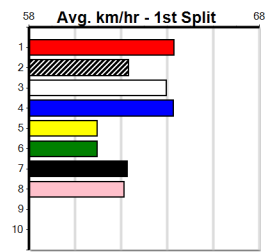

Sale
5
12:14PM
(VIC time)

JAMES YEATES PRINTING & DESIGN

Distance: 510m, Race Type: Mixed 6/7, Total Prizemoney: $3,340
1st: $2,230, 2nd: $690, 3rd: $345, 4th: $75

ROUGH GEM (1) showed good speed in her all the way win here last start and she is drawn to repeat the feat today. DAINTREE GRANITE (4) has plenty of talent but relies on some luck in his races and can challenge with just an ounce here.

Watchdog Tips: **1** **4** **3** **7** **Bet:**

1

ROUGH GEM (NSW)[7] **Shown speed in good win here last start, go close** **$4.60**
BK Bitch Aug-21 Sire: HOOKED ON SCOTCH Dam: KOORINGA THELLY Trainer: Frederick Bickerton (Pearcedale)
Owner(s): F Bickerton
Winning Distances: < 300m (0) 300 - 399m (0) 400 - 499m (0) 500 - 599m (1) 600 - 699m (0) > 700m (0)
Winning Weights: 26.4(1)

Rank	Dist	Wgt	Sex	Age	Date	Time	BOB	Margin	1st/2nd (Time)	PIR	Checked	Comment	WR	Split 1	S/P	Grade
3rd	(3)	25.6	525	MEP	R2	28-Feb-24	31.07	30.05	10.00 TRESPASSING (30.40)	Q/2455	.	.	.	5.22	$23.80	M
2nd	(2)	25.9	595	SAP	R3	17-Mar-24	35.07	34.53	4.25L ZIPPING GRANDE (34.78)	M/2222	.	.	W	9.32	$4.60	RW
4th	(4)	26.2	595	SAP	R5	24-Mar-24	35.37	34.31	5.50L REV OLIVE (35.01)	Q/3444	.	.	.	9.65	$21.50	RW
5th	(7)	26.2	595	SAP	R2	31-Mar-24	35.45	34.59	7.50L JEREMY SPOKE (34.95)	M/2455	.	.	.	9.43	$13.20	RW
5th	(1)	26.9	460	WGL	R1	16-May-24	26.88	26.16	5.00L JOY RIDE (26.54)	M/435	.	.	.	6.63	$12.90	T3-M
2nd	(2)	26.7	460	WGL	R2	23-May-24	26.65	26.11	4.25L WEEONA BORIS (26.35)	Q/222	.	.	.	6.63	$7.30	M
3rd	(3)	26.6	460	WGL	R2	30-May-24	26.75	25.91	6.00L RYDER'S MAGIC (26.33)	M/344	.	.	.	6.67	$8.00	T3-M
1st	(3)	26.4	510	SLE	R1	05-Jun-24	29.08	28.49	5.50L GRACE BURGESS (29.44)	Q/111	.	.	.	9.15	$9.00	M

Last 3 wins NOT included above

Bx	1st	2nd	3rd	4th	5th	6th	7th	8th
1		2		1	2			
2		2						
3	1	1	2					1
4				2				
5								2
6					1			
7			2	1	1			
8						1		

Prize Best	$6205.00
Starts	29.08(3)-5/6/24
Trk/Dts	24-1-5-5
APM	1-1-0-0
	3826

2

DR. GLACIER [6] **Good turn of foot once balanced, must respect.** **$6.00**
WBE Dog Jul-21 Sire: HOOKED ON SCOTCH Dam: DR. ABBIE Trainer: Judith McMahon (Darriman)
Owner(s): DOCTORS KENNELS (SYN), J McMahon, J Gill
Winning Distances: < 300m (0) 300 - 399m (0) 400 - 499m (2) 500 - 599m (0) 600 - 699m (0) > 700m (0)
Winning Weights: 35.0(1) 36.3(1)

Rank	Dist	Wgt	Sex	Age	Date	Time	BOB	Margin	1st/2nd (Time)	PIR	Checked	Comment	WR	Split 1	S/P	Grade
8th	(7)	35.3	460	WGL	R2	26-Apr-24	26.46	25.55	9.00L PONTING (25.84)	M/678	.	.	.	6.73	$54.20	X67
1st	(3)	35.0	450	TRA	R5	29-Apr-24	25.86	25.66	0.10L BIG STACKS (25.87)	M/743	.	.	.	6.90	$4.40	T3-RW
3rd	(2)	35.5	510	SLE	R4	05-May-24	29.49	28.76	4.50L ERZA SCARLET (29.18)	M/323	.	.	.	9.36	$5.30	X67
3rd	(4)	35.5	395	TRA	R9	10-May-24	22.63	21.62	4.50L JOROGUMO (22.33)	M/854	.	.	.	3.96	$21.20	X67
2nd	(3)	35.6	450	TRA	R5	17-May-24	25.53	25.13	6.00L MR. PRESIDENT (25.13)	M/322	.	.	.	6.87	$14.80	RW
6th	(7)	35.3	450	TRA	R5	29-May-24	25.67	25.07	4.50L SODA HAWK (25.36)	M/477	.	.	.	6.83	$10.50	X67
3rd	(5)	35.7	435	SLE	R9	05-Jun-24	24.89	24.37	1.25L PLAY LAB (24.82)	M/633	.	.	.	5.56	$28.00	6G
5th	(6)	35.9	510	SLE	R5	09-Jun-24	30.29	28.73	11.00 DAINTREE CHIEF (29.54)	M/466	.	.	.	9.36	$5.40	X67H

Last 3 wins NOT included above

Bx	1st	2nd	3rd	4th	5th	6th	7th	8th
1								
2			1	1				1
3	1	1		1				
4	1		1					
5			1					
6					1			
7			2			1		1
8		1						

Prize Best	$5500.00
Starts	NBT
Trk/Dts	15-2-2-5
APM	5-0-0-2
	3884