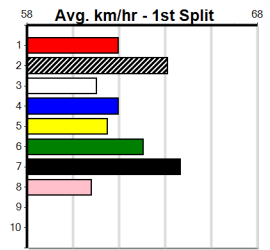

Sale

4

11:57AM

(VIC time)

TRFM

Distance: 435m, Race Type: Mixed 6/7, Total Prizemoney: $2,925
1st: $1,950, 2nd: $600, 3rd: $300, 4th: $75

DAINTREE KIMBA (8) exploded mid race in her smart win 2 starts back and she may prove hard to hold out in a similar race today. DR. LETTIE (1) can show a good turn of foot once into full stride and she could make her presence felt here.

Watchdog Tips: **8** **1** **7** **6** **Bet:** **Win 8**

DR. LETTIE [7] **Good turn of foot once balanced, major player.** **$4.20**

F Bitch **Jul-21** Sire: **HOOKED ON SCOTCH** Dam: **DR. ABBIE** Trainer: **Judith McMahon (Darriman)**

Owner(s): **DOCTORS KENNELS (SYN), J McMahon, J Gill**

Winning Distances: **< 300m (0) 300 - 399m (1) 400 - 499m (0) 500 - 599m (0) 600 - 699m (0) > 700m (0)**

Winning Weights: **26.2(1)**

Run	Dist	Wgt	Sex	Age	Date	Time	Margin	1st/2nd (Time)	PIR	Checked	Comment	WR	Split 1	S/P	Grade
3rd (5)	26.2	435	SLE	R2	10-Apr-24	25.45	24.59	0.75L DR. OPHELIA (25.40)	M/255	.	.	.	5.28	$5.70	7
5th (4)	26.1	435	SLE	R4	14-Apr-24	25.41	24.32	12.00 ASTON CORLEONE (24.63)	M/666	.	.	.	5.40	$3.10	X67H
6th (3)	25.8	435	SLE	R3	28-Apr-24	25.46	24.19	11.00 MINTER HONOUR (24.73)	M/267	.	.	.	5.33	$6.00	7
3rd (7)	25.7	395	TRA	R4	03-May-24	22.34	21.81	4.75L FIFI BALE (22.02)	Q/344	.	.	.	3.80	$25.50	X67
3rd (5)	26.3	435	SLE	R9	27-May-24	25.08	24.27	2.25L BRAEMAR CORA (24.94)	M/644	.	SW	.	5.54	$3.30	7
8th (2)	26.0	435	SLE	R3	02-Jun-24	25.52	24.37	12.00 JOHNSON STREET (24.68)	M/488	.	.	.	5.40	$8.60	7
2nd (2)	27.0	395	TRA	R2	12-Jun-24	22.50	22.45	0.05L LEONARDO ZEAL (22.49)	M/522	.	.	.	3.82	$6.80	7
4th (5)	27.0	435	SLE	R2	16-Jun-24	25.17	24.37	4.00L ROYAL PRIDE (24.91)	M/465	.	.	.	5.41	$4.60	7

Last 3 wins NOT included above

Run	Dist	Wgt	Sex	Age	Date	Time	Margin	1st/2nd (Time)	PIR	Checked	Comment	WR	Split 1	S/P	Grade
1st (6)	26.2	395	TRA	R1	25-Oct-23	22.39	22.39	1.25L ZARUDE BALE (22.47)	Q/111	.	.	.	3.72	$5.00	M

Prize Best Starts Trk/Dts APM: $6030.63 NBT 20-1-4-6 12-0-1-5 2394