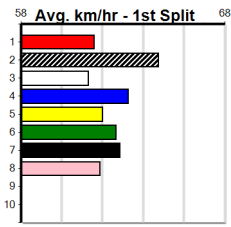

AMRON BOY AT STUD

Distance: 600m, Race Type: Mixed 6/7, Total Prizemoney: $3,940
1st: $2,640, 2nd: $815, 3rd: $410, 4th: $75

4

7:48PM

(VIC time)

LIVEABLE (2) can settle top 2 early here and will strip fitter for the run here last week when placed.
PAYBACK (1) should be charging home and just needs an ounce of luck to feature. SHADOWS OF BLUE (4) can make a mid race move.

Watchdog Tips: **2** **1** **4** **5** **Bet:** Trifecta 1,2/1,2,4/1,2,4,5 ($10 - 125%)