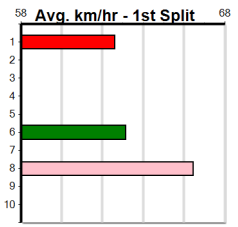

SPORTSBET HT3

Distance: 525m, Race Type: Maiden Heat, Total Prizemoney: $2,860
1st: $1,900, 2nd: $590, 3rd: $295, 4th: $75

3

7:28PM

(VIC time)

ZIPPING CARUSO (4) is a member of a brilliant litter and is expected to fire on debut. MISTY BLUE (1) has the race experience edge and is drawn to settle on the speed. RAVEN OWEN (3) is bred to have plenty of talent.

Watchdog Tips: **4** **1** **3** **6** **Bet:** **Box Trifecta 1,3,4,6 ($10 for 41.67%)**

Form Box Weight Dist Track Date Time BON Margin 1st/2nd (Time) PIR Checked Comment W/R Split 1 S/P Grade

1 MISTY BLUE [M] *Drawn to settle on the speed, major player.* **$5.50**

BE B Mar-22 SENNACHIE LIGHT VIEW

Trainer: Sandra Elmes (Dunolly)

F (8)	24.3	410	HOR	R1	28-May-24	0.00	22.94	.LEAP OF FAITH (23.27)	M/55	. V3 .	11.75	$6.60	M
3rd (8)	24.7	450	SHP	R2	06-Jun-24	26.04	25.52	4.25LPAW XAVIER (25.75)	M/333	. SW .	6.84	$3.80	T3-M
3rd (3)	24.2	450	BAL	R2	09-Jun-24	26.04	25.55	7.00LPATRIOT BRADLEY (25.55)	M/464	. . .	6.86	$3.70	T3-M
2nd (2)	24.6	500	BEN	R3	21-Jun-24	28.59	27.95	5.00LGREYSYND SAMMY (28.25)	M/333	. . .	6.77	$8.80	M

Owner(s): S Elmes

Winning Boxes

1	2	3	4	5	6	7	8
Prize							
Best							
Starts							
Trk/Dst							
APM							

2 VISTA ARGON [M] *Dam was a strong type, watch betting moves.* **$5.50**

RF D Oct-22 ASTON RUPEE GYPSY VISTA

Trainer: Thomas Dailly (Anakie)

Owner(s): G Dailly

Winning Boxes

1	2	3	4	5	6	7	8
Prize							
Best							
Starts							
Trk/Dst							
APM							

3 RAVEN OWEN [M] *Dam produced the well performed Raven Parrot.* **$5.50**

BK D Oct-22 ASTON RUPEE MY BLACK RAVEN

Trainer: Thomas Dailly (Anakie)

Owner(s): DAILLY GREYHOUND FARMS (SYN), G Dailly, T Dailly

Winning Boxes

1	2	3	4	5	6	7	8
Prize							
Best							
Starts							
Trk/Dst							
APM							

4 ZIPPING CARUSO (NSW)[M] *Member of a fast litter, watch betting moves.* **$4.50**

BK D Apr-22 ZACK MONELLI ZIPPING SAMARA

Trainer: Thomas Dailly (Anakie)

Owner(s): Hallinan Hallinan (SYN), M Hallinan, F Hallinan

Winning Boxes

1	2	3	4	5	6	7	8
Prize							
Best							
Starts							
Trk/Dst							
APM							

5 CANYA JIVE (NSW)[M] *Litter just starting out, watch betting moves.* **$6.00**

BK D Oct-22 ASTON RUPEE BALI SUNSET

Trainer: Dylan Sharp (Lara)

Owner(s): E Burrett

Winning Boxes

1	2	3	4	5	6	7	8
Prize							
Best							
Starts							
Trk/Dst							
APM							

6 WHERE TO NEXT [M] BIKs *New here, extra distance may suit, respect.* **$8.00**

BK D Mar-22 RAW ABILITY UP THE AMOUNT

Trainer: Julie Chilcott (Heathcote)

2nd (6)	32.7	425	BEN	R2	24-May-24	24.55	23.90	0.50LSILENT BEAST (24.53)	M/322	. . .	6.80	$4.50	M
4th (2)	32.8	390	SHP	R1	06-Jun-24	22.97	22.12	11.00LPAW HUNTER (22.20)	M/65	. . .	8.70	$4.00	T3-M
5th (1)	32.4	390	SHP	R1	13-Jun-24	23.10	22.17	14.00LBIG BOY CABANG (22.17)	M/46	. . .	8.93	$3.40	T3-M
2nd (2)	32.5	425	BEN	R2	21-Jun-24	24.67	23.62	1.00LCORNHILL STORM (24.61)	M/622	. . .	6.77	$17.00	M

Owner(s): Greysynd Racing (SYN), W Owen, J Chilcott, A Long

Winning Boxes

1	2	3	4	5	6	7	8
Prize							
Best							
Starts							
Trk/Dst							
APM							

7 LA BELLA MIKADO [M] ***** SCRATCHED ***** **$10.00**

BK B Jun-22 SIDESHOW MARJEN LADY MIKADO

Trainer: Paul Jones (Hoddles Creek)

Owner(s): J AND J (SYN), M Barber, P Jones

Winning Boxes

1	2	3	4	5	6	7	8
Prize							
Best							
Starts							
Trk/Dst							
APM