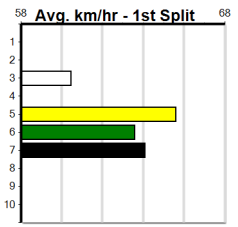

Suggested Quaddie:

- 1st Leg: 3 2nd Leg: 1,4,5,6
- 3rd Leg: 2,4,5 4th Leg: 1,3,4,8
- Cost: \$50 for 104.17%

Download Now

Mobile Form Guide

Average Winning Time:

Distance	Grade	Avg. Time
525m	Mixed 4/5	30.11
525m	Grade 5	30.28
525m	Grade 7	30.31
525m	Maiden Heat	30.34
525m	Mixed 6/7	30.35
525m	Grade 5 T3	30.53
600m	Mixed 4/5	34.60
600m	Mixed 6/7	34.90

Track Record:

Distance	Time	Greyhound	Date Set
525m	29.376	ALLEN DEED	03-Jan-15
600m	33.911	DYNA DOUBLE ONE	06-Feb-16
730m	41.933	SPACE STAR	28-Feb-15

The Meadows

SPORTSBET HT1

Distance: 525m, Race Type: Maiden Heat, Total Prizemoney: \$2,860
1st: \$1,900, 2nd: \$590, 3rd: \$295, 4th: \$75