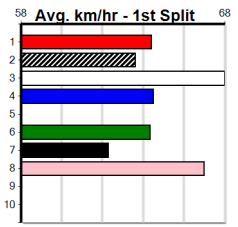

8

9:07PM

(VIC time)

CAMP FIRE (1) steps up to 600m here for the first time and is expected to find the front at some stage and prove hard to hold off. LURE OF KILKENNY (8) can carve across the face of the field going into the first turn and give them something to catch.

Watchdog Tips: 1 8 3 4 **Bet:** Box Trifecta 1,3,4,8 ($10 for 41.67%)