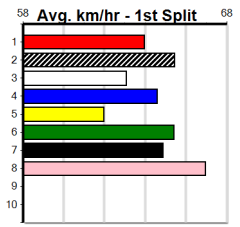

Distance: 525m, Race Type: Grade 5, Total Prizemoney: $3,340
1st: $2,230, 2nd: $690, 3rd: $345, 4th: $75

11

10:14PM

(VIC time)

BAY TUDOR (1) is drawn to get all the favours and looks very suited to a race of this nature. MAGIC MILO (5) caught the eye in his last start Geelong win and just needs an ounce of luck to feature. GEANI BALE (7) is up to this class.

Watchdog Tips: **1** **5** **7** **3** Bet: Win 1

Main race table with columns: Form, Box, Weight, Dist, Track, Date, Time, BON, Margin, 1st/2nd (Time), PIR, Checked, Comment, W/R, Split 1, S/P, Grade. Includes race details for horses 1-10, including trainer, owner, and winning boxes.