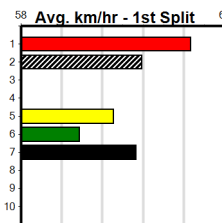

SPORTSBET HT2

Distance: 525m, Race Type: Maiden Heat, Total Prizemoney: \$2,860

1st: \$1,900, 2nd: \$590, 3rd: \$295, 4th: \$75

2

7:08PM

(VIC time)

A few first starters here so betting best guide to this race. RAVEN PETER (4) is out of a city producing dam and is sure to be well educated on debut. VISTA CADMIUM (8) is bred to be a powerful type. CORONATION DAY (2) showed some talent on debut.