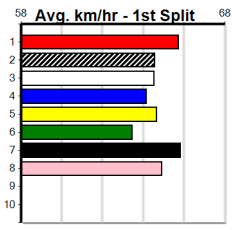

WESTLINK CONTAINER SALES

Distance: 525m, Race Type: Grade 5, Total Prizemoney: $3,340
1st: $2,230, 2nd: $690, 3rd: $345, 4th: $75

Watchdog Tips: 2 4 5 1 Bet: Win 2

Form Box Weight Dist Track Date Time BON Margin 1st/2nd (Time) PIR Checked Comment W/R Split 1 S/P Grade

1 ESPECIAL PIP [5] Speedy type, can lead, last 50m a worry. ANTARCTIC LASS $10.00
Trainer: Elise Knott (Carnegie)
3rd (1) 28.6 460 WGL R5 28-May-24 26.27 25.54 7.00LASTON BOLLINGER (25.81) M/333 . . . 6.58 $5.90 5
2nd (8) 28.4 450 SHP R11 03-Jun-24 25.54 24.99 4.00WEST ON STROBE (25.27) Q/222 . . . 6.64 $12.30 X45
4th (3) 28.2 500 BEN R2 07-Jun-24 28.56 27.68 3.75L'I'M HONEY (28.31) M/234 . . . 6.59 $2.40 SH
1st (7) 28.6 515 SAP R7 17-Jun-24 30.27 29.74 0.50LDUTCH IMPACT (30.30) Q/1111 . SW . 5.19 $17.60 5
Owner(s): P Knott

Winnning Boxes table for race 1 with columns 1-8 and rows for Prize, Best, Starts, Trk/Dst, APM.

2 WHITE CREST [5] Big run here last week, suited, go close. SUMMER SKYE $3.60
Trainer: Ronald Mccullagh (Lara)
3rd (1) 33.1 450 WBL R6 30-May-24 25.64 25.49 2.25LRICKY BOBBY RIOT (25.49) M/222 . . . 6.67 $1.60 5
2nd (7) 33.3 450 WBL R5 05-Jun-24 25.53 25.47 0.25LASTON IGGY (25.52) M/222 . . . 6.79 $2.50 5
3rd (7) 32.9 450 BAL R5 12-Jun-24 25.85 25.31 4.00LSTORM KEY (25.58) M/552 . . . 6.81 $1.90 5
3rd (4) 32.7 525 MEP R6 19-Jun-24 30.48 30.06 1.75LVALKYRIE (30.37) M/7443 . . . 5.32 $3.20 5
Owner(s): R Mccullagh

Winnning Boxes table for race 2 with columns 1-8 and rows for Prize, Best, Starts, Trk/Dst, APM.

3 DASHING CLAUDIA [5] Never challenged in top Bendigo win, respect. ANGEL DASH $7.50
Trainer: Jason Sharp (Lara)
1st (6) 27.1 500 BEN R8 29-May-24 28.52 28.33 1.00LAIRTIME INFRARED (28.58) M/333 . . . 6.71 $3.40 T3-5
2nd (6) 27.0 525 MEP R10 05-Jun-24 30.47 30.00 6.00LZIPPING CRUSADER (30.07) M/2222 . . . 5.19 $8.00 5
6th (8) 27.0 525 MEP R5 12-Jun-24 31.14 29.89 17.00LSWINDLED (29.98) M/6446 . . . 5.28 $39.80 5H
1st (2) 27.2 500 BEN R8 19-Jun-24 28.21 28.21 2.00LSIR VALENTINO (28.35) M/111 . SW . 6.57 $2.30 T3-5
Owner(s): Multiplication (SYN), R Mayes, T Dray, J Calyk

Winnning Boxes table for race 3 with columns 1-8 and rows for Prize, Best, Starts, Trk/Dst, APM.

4 URANA JASMINE [5] Does her best racing here, major player. GYPSY URANA $3.50
Trainer: Andrew Xerri (Merrimu)
2nd (6) 25.9 525 MEA R12 06-Apr-24 30.21 29.82 1.75LPOHOLKE (30.10) M/5333 . . . 5.21 $3.40 5
5th (6) 26.6 460 WGL R3 11-Jun-24 26.38 25.67 9.50LMAIA (25.72) M/765 . . . 6.78 $5.20 RW
1st (4) 26.6 525 MEA R11 15-Jun-24 30.34 29.58 2.50LPENNY'S JADE (30.51) M/3221 . . . 5.21 $2.60 5
7th (4) 26.5 515 SAN R3 20-Jun-24 30.46 29.15 9.50LDAINTREE CHIEF (29.81) M/4877 . . . 5.21 $6.50 5
Owner(s): S Xerri

Winnning Boxes table for race 4 with columns 1-8 and rows for Prize, Best, Starts, Trk/Dst, APM.