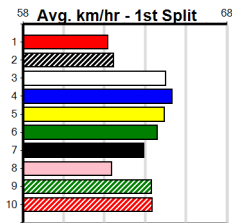

HOME OF THE PHOENIX

Distance: 525m, Race Type: Grade 5 T3, Total Prizemoney: \$3,340
 1st: \$2,230, 2nd: \$690, 3rd: \$345, 4th: \$75

12

10:30PM

(VIC time)

LEARNED LESSON (3) returns to her favourite track and she can either lead or come off the speed to win in this class. BLACK TUXEDO (8) will keep straight from his favourable draw and looks a good option for top 3 for SRM players.