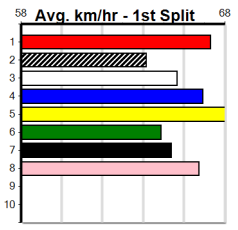

FERNANDO MICK AT STUD

Distance: 525m, Race Type: Mixed 4/5, Total Prizemoney: \$3,875
1st: \$2,600, 2nd: \$800, 3rd: \$400, 4th: \$75

6

8:26PM

(VIC time)

AFIRE (5) can run elite times and with a slice of luck going into the first bend he will take some beating. ROYAL GYPSY (4) is armed with explosive early speed and can set the early tempo. TOMMY TEQUILLA (1) can settle on the speed.