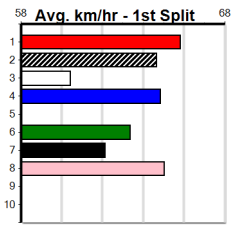

Meadows (MEP)

TOTAL CONTAINER SOLUTIONS

Distance: 525m, Race Type: Mixed 6/7, Total Prizemoney: \$3,340
1st: \$2,230, 2nd: \$690, 3rd: \$345, 4th: \$75

10

9:51PM

(VIC time)

XISAN BALE (8) best form is superior and with a timely beginning will take some catching. HIBIKI BLUE (2) is every chance to lead and is improving with more racing. BUN QUAKE (6) is much better than his form reads.