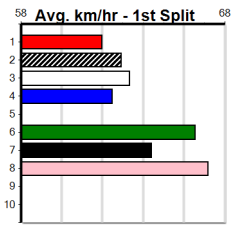

MEADOWS CONFERENCE & EVENTS

Distance: 525m, Race Type: Grade 7, Total Prizemoney: \$3,340
 1st: \$2,230, 2nd: \$690, 3rd: \$345, 4th: \$75

9

9:27PM

(VIC time)

CAPTAIN ALICE (8) was a handy 30.37 winner off this box here recently on debut and has the speed to lead throughout. ANGEL ABOVE (3) 30.14 win here two starts back suggests he will be tough to beat.