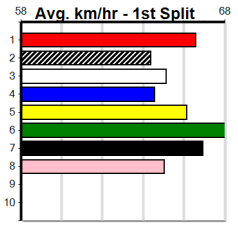

CITY VIEW BISTRO

Distance: 525m, Race Type: Grade 5, Total Prizemoney: \$3,340
 1st: \$2,230, 2nd: \$690, 3rd: \$345, 4th: \$75

5

8:09PM

(VIC time)

LEKTRA TRIGGER (3) was very impressive when winning at Bendigo last start and looks the best hope in this. Both UNDERWAY (4) and ZIPPING WHINCUP (8) look solid place hopes.