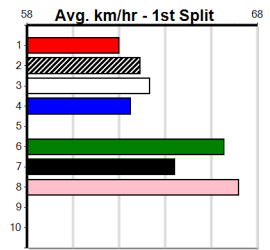

MEADOWS CONFERENCE & EVENTS

9

9:27PM

(VIC time)

Distance: 525m, Race Type: Grade 7, Total Prizemoney: $3,340
1st: $2,230, 2nd: $690, 3rd: $345, 4th: $75

CAPTAIN ALICE (8) was a handy 30.37 winner off this box here recently on debut and has the speed to lead throughout. ANGEL ABOVE (3) 30.14 win here two starts back suggests he will be tough to beat.

Watchdog Tips: **8** **3** **1** **6** **Bet:** **Box Quinella 3,8 ($10 for 1000%)**

Box History

Form Box	Wgt	Dist	Track	Date	Time	BON	Margin	1st/2nd (Time)	PIR	Checked	Comment	WR	Split 1	S/P	Grade
1	RUN DON'T WALK [7] $11.00														
BK	Can show early speed, value for the multiples.														
Bitch	Aug-22														
Owner(s):	P Stucki														
Winning Distances:	< 300m (0) 300 - 399m (0) 400 - 499m (1) 500 - 599m (0) 600 - 699m (0) > 700m (0)														
Winning Weights:	29.2(1)														
5th (2)	29.4	460	GEL	R1	16-Apr-24	26.55	25.83	6.00L THUNDERBOLT ROSS	M/545				6.84	$3.60	M
3rd (3)	29.2	460	GEL	R3	23-Apr-24	26.25	25.73	1.75L FALLON BALE (26.14)	M/444				6.85	$2.80	M
1st (5)	29.2	460	GEL	R3	14-May-24	26.07	25.61	1.5L KENNETH BALE (26.16)	M/111				6.71	$1.70	M
6th (2)	29.6	460	GEL	R7	21-May-24	26.77	25.73	9.50L THUNDERBOLT ROSS	S/467				6.94	$5.80	RW
4th (3)	29.8	450	SHP	R3	27-May-24	25.81	24.90	4.75L GO GO JEFF (25.48)	M/234				6.73	$6.20	RW
4th (3)	29.4	450	BAL	R5	02-Jun-24	26.10	25.44	6.50L CHELSEA DAGGER (25.67)	M/667				6.78	$2.50	T3-RW
3rd (6)	29.3	460	GEL	R5	11-Jun-24	26.49	25.86	1.25L OAKLYN BALE (26.42)	M/344				6.73	$5.30	7
4th (4)	28.8	525	MEP	R4	19-Jun-24	30.84	30.06	9.00L JAYA BALE (30.21)	M/1666				5.15	$35.10	X67H
Last 3 wins NOT included above															
<table border="1" style="width:100%"> <caption>Box History</caption> <thead> <tr> <th>Bx</th> <th>1st</th> <th>2nd</th> <th>3rd</th> <th>4th</th> <th>5th</th> <th>6th</th> <th>7th</th> <th>8th</th> </tr> </thead> <tbody> <tr><td>1</td><td></td><td></td><td></td><td></td><td></td><td></td><td></td><td></td></tr> <tr><td>2</td><td></td><td></td><td></td><td></td><td></td><td></td><td></td><td></td></tr> <tr><td>3</td><td></td><td></td><td>1</td><td>2</td><td></td><td></td><td></td><td></td></tr> <tr><td>4</td><td></td><td></td><td></td><td>1</td><td></td><td></td><td></td><td></td></tr> <tr><td>5</td><td>1</td><td></td><td></td><td>1</td><td></td><td></td><td></td><td></td></tr> <tr><td>6</td><td></td><td></td><td>1</td><td></td><td></td><td></td><td></td><td></td></tr> <tr><td>7</td><td></td><td></td><td></td><td></td><td></td><td></td><td></td><td></td></tr> <tr><td>8</td><td></td><td></td><td></td><td></td><td></td><td></td><td></td><td></td></tr> </tbody> </table>															
<table border="1" style="width:100%"> <tr><td>Prize</td><td colspan="8"></td></tr> <tr><td>Best</td><td colspan="8"></td></tr> <tr><td>Starts</td><td colspan="8"></td></tr> <tr><td>Trk/Dts</td><td colspan="8"></td></tr> <tr><td>APM</td><td colspan="8"></td></tr> </table>															

Box History

2	REGAL BARRY [7] $7.50														
BK	Box 1 aided in improved win here last time.														
Dog	Apr-22														
Owner(s):	S Hamilton														
Winning Distances:	< 300m (0) 300 - 399m (0) 400 - 499m (0) 500 - 599m (1) 600 - 699m (0) > 700m (0)														
Winning Weights:	37.3(1)														
3rd (8)	37.3	595	SAP	R4	13-May-24	35.57	34.39	9.00L CHIRP THIRD (34.95)	M/2233				9.55	$8.50	RW
7th (3)	37.5	660	BEN	R5	31-May-24	39.38	38.45	14.00 SMOLDERING DECAY (38.45)	M/5347		SW		4.43	$45.50	RW
1st (1)	37.3	525	MEP	R2	12-Jun-24	30.53	29.89	0.50L NORM'S LUCY (30.55)	M/3222				5.31	$7.70	M
Last 3 wins NOT included above															
<table border="1" style="width:100%"> <caption>Box History</caption> <thead> <tr> <th>Bx</th> <th>1st</th> <th>2nd</th> <th>3rd</th> <th>4th</th> <th>5th</th> <th>6th</th> <th>7th</th> <th>8th</th> </tr> </thead> <tbody> <tr><td>1</td><td>1</td><td></td><td></td><td></td><td></td><td></td><td></td><td></td></tr> <tr><td>2</td><td></td><td></td><td></td><td></td><td></td><td></td><td></td><td></td></tr> <tr><td>3</td><td></td><td></td><td></td><td></td><td></td><td></td><td>1</td><td></td></tr> <tr><td>4</td><td></td><td></td><td></td><td></td><td></td><td></td><td></td><td></td></tr> <tr><td>5</td><td></td><td></td><td></td><td></td><td></td><td></td><td></td><td></td></tr> <tr><td>6</td><td></td><td></td><td></td><td></td><td></td><td></td><td></td><td></td></tr> <tr><td>7</td><td></td><td></td><td></td><td></td><td></td><td></td><td></td><td></td></tr> <tr><td>8</td><td></td><td></td><td>1</td><td></td><td></td><td></td><td></td><td></td></tr> </tbody> </table>															
<table border="1" style="width:100%"> <tr><td>Prize</td><td colspan="8"></td></tr> <tr><td>Best</td><td colspan="8"></td></tr> <tr><td>Starts</td><td colspan="8"></td></tr> <tr><td>Trk/Dts</td><td colspan="8"></td></tr> <tr><td>APM</td><td colspan="8"></td></tr> </table>															

Box History

3	ANGEL ABOVE (NSW)[7] $2.20														
WBK	Promising type, settles on the speed, major player														
Dog	Apr-22														
Owner(s):	J Barbara														
Winning Distances:	< 300m (0) 300 - 399m (0) 400 - 499m (0) 500 - 599m (1) 600 - 699m (0) > 700m (0)														
Winning Weights:	35.7(1)														
4th (6)	35.1	525	MEP	R1	22-May-24	31.45	29.92	6.00L MISTER MANFREDI (31.04)	M/3444				5.53	$2.80	M
1st (1)	35.7	525	MEP	R2	05-Jun-24	30.14	30.00	5.00L PAW FLASH (30.48)	Q/1111		SW		5.17	$1.40	M
3rd (1)	35.8	525	MEP	R9	12-Jun-24	30.61	29.89	3.5L JAYA BALE (30.37)	Q/2233				5.21	$2.10	7
Last 3 wins NOT included above															
<table border="1" style="width:100%"> <caption>Box History</caption> <thead> <tr> <th>Bx</th> <th>1st</th> <th>2nd</th> <th>3rd</th> <th>4th</th> <th>5th</th> <th>6th</th> <th>7th</th> <th>8th</th> </tr> </thead> <tbody> <tr><td>1</td><td>1</td><td></td><td></td><td></td><td></td><td></td><td></td><td></td></tr> <tr><td>2</td><td></td><td></td><td></td><td></td><td></td><td></td><td></td><td></td></tr> <tr><td>3</td><td></td><td></td><td></td><td></td><td></td><td></td><td></td><td></td></tr> <tr><td>4</td><td></td><td></td><td></td><td></td><td></td><td></td><td></td><td></td></tr> <tr><td>5</td><td></td><td></td><td></td><td></td><td></td><td></td><td></td><td></td></tr> <tr><td>6</td><td></td><td></td><td></td><td></td><td>1</td><td></td><td></td><td></td></tr> <tr><td>7</td><td></td><td></td><td></td><td></td><td></td><td></td><td></td><td></td></tr> <tr><td>8</td><td></td><td></td><td></td><td></td><td></td><td></td><td></td><td></td></tr> </tbody> </table>															
<table border="1" style="width:100%"> <tr><td>Prize</td><td colspan="8"></td></tr> <tr><td>Best</td><td colspan="8"></td></tr> <tr><td>Starts</td><td colspan="8"></td></tr> <tr><td>Trk/Dts</td><td colspan="8"></td></tr> <tr><td>APM</td><td colspan="8"></td></tr> </table>