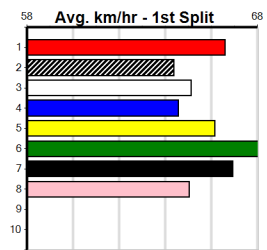

5

8:09PM

(VIC time)

Distance: 525m, Race Type: Grade 5, Total Prizemoney: $3,340
1st: $2,230, 2nd: $690, 3rd: $345, 4th: $75

LEKTRA TRIGGER (3) was very impressive when winning at Bendigo last start and looks the best hope in this. Both UNDERWAY (4) and ZIPPING WHINCUP (8) look solid place hopes.

Watchdog Tips: 3 4 8 5 Bet: Win 3

OREGON DURANT [5] *** SCRATCHED *** $2.80
WBD Dog Feb-22 Sire: NEED MY MONEYNOW Dam: LA LA OREGON
Owner(s): DAILLY GREYHOUND FARMS (SYN), G Dailly, T Dailly
Trainer: Thomas Dailly (Anakie)

FIGHTING BOXER [5] *** SCRATCHED *** $16.00
BK Dog Dec-19 Sire: ASTON DEE BEE Dam: DYNA FAME
Owner(s): H Hose
Trainer: Cody Hose (Lara)

LEKTRA TRIGGER [5] $2.40
WBK Dog Apr-22 Sire: FERNANDO BALE Dam: LEKTRA PERRY
Owner(s): P Lenehan
Trainer: Philip Lenehan (Toolong)

UNDERWAY [5] $4.00
WBK Dog Feb-22 Sire: FERNANDO BALE Dam: MY DEWANA PENNY
Owner(s): Western Front (SYN), W Kirk, D Kirk, F Parker, A Kennedy, T Kirk, D Kirk
Trainer: Wayne Kirk (Melton West)

BOROUGH BANKER (NSW)[5] $6.00
BK Dog May-22 Sire: BARCIA BALE Dam: MRS. MOUSE
Owner(s): Adsa's helpers (SYN), B Blood, C Mcinerney, R Salter
Trainer: Mark Johnson (Ross Creek)

1

2

3

4

5