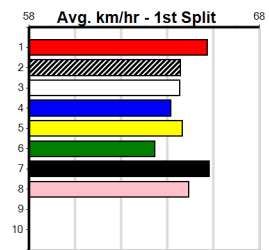

WESTLINK CONTAINER SALES

7

8:47PM

(VIC time)

Distance: 525m, Race Type: Grade 5, Total Prizemoney: $3,340
1st: $2,230, 2nd: $690, 3rd: $345, 4th: $75

WHITE CREST (2) is drawn to settle on the speed and can really put the paw to the floor as they go down the back straight. URANA JASMINE (4) has produced some top wins around this circuit and with a clear run going into the first bend should feature.

Watchdog Tips: 2 4 5 1 **Bet:** Win 2

Form Box	Wgt	Dist	Track	Date	Time	BON	Margin	1st/2nd (Time)	PIR	Checked	Comment	WR	Split 1	S/P	Grade	
1	ESPECIAL PIP [5] $10.00															
	RF Bitch Jul-20 Sire: ORSON ALLEN Dam: ANTARCTIC LASS															
	Owner(s): P Knott Trainer: Elise Knott (Carnegie)															
	Winning Distances: < 300m (0) 300 - 399m (13) 400 - 499m (2) 500 - 599m (3) 600 - 699m (0) > 700m (0)															
	Winning Weights: 25.3(1) 25.7(1) 26.0(1) 26.6(2) 26.7(1) 26.8(1) 27.0(3) 27.3(2) 27.5(1) 27.8(1) 27.9(1) 28.2(1) 28.3(1)															
	3rd (6)	28.4	450	BAL	R7	24-Apr-24	25.58	25.24	1.00L BAY TUDOR (25.51)	Q/223	.	.	.	6.61	$5.90 5	
	2nd (6)	27.9	450	BAL	R10	08-May-24	25.26	24.83	0.75L PONTING (25.23)	Q/111	.	.	.	6.54	$9.20 5	
	6th (6)	28.0	450	BAL	R4	15-May-24	25.89	24.79	13.00L LONE ROOSTER (25.03)	M/886	.	.	.	6.81	$7.60 5	
	3rd (2)	28.1	450	BAL	R7	22-May-24	25.83	25.22	8.00L NAVY BLUE BUZZ (25.27)	Q/345	.	.	.	6.67	$5.70 5	
	3rd (1)	28.6	460	WGL	R5	28-May-24	26.27	25.54	7.00L ASTON BOLLINGER (25.81)	M/333	.	.	.	6.58	$5.90 5	
	2nd (8)	28.4	450	SHP	R11	03-Jun-24	25.54	24.99	4.00L WEST ON STROBE (25.27)	Q/222	.	.	.	6.64	$12.30 X45	
	4th (3)	28.2	500	BEN	R2	07-Jun-24	28.56	27.68	3.75L I'M HONEY (28.31)	M/234	.	.	.	6.59	$2.40 SH	
	1st (7)	28.6	515	SAP	R7	17-Jun-24	30.27	29.74	0.50L DUTCH IMPACT (30.30)	Q/1111	.	SW	.	5.19	$17.60 5	
	Last 3 wins NOT included above															
	1st (1)	27.3	400	WGL	R11	30-Jan-24	22.78	22.39	1.00L ALICE MORGAN/HARD ON	Q/32	.	.	.	8.40	$3.30 5	
1st (4)	27.8	500	BEN	R8	24-Mar-24	28.30	28.30	1.00L ABSOLUTE FLYER (28.36)	M/211	.	.	.	6.58	$11.10 X45		
1st (4)	27.9	500	BEN	R10	31-Mar-24	28.02	27.58	0.75L BLUE CABANG (28.07)	M/111	.	.	.	6.45	$4.60 X45		

Box History								
Bx	1st	2nd	3rd	4th	5th	6th	7th	8th
1	3	2	2	1	2			
2	1	3	1		3	1		1
3	1	1	2	5	2	1		
4	5			3	1	1	1	1
5		1	1	1	2	1		
6	2	3	1	3	2	2		
7	5	3	1		1	1	2	
8	1	3	1	1	1	1	1	1

Prize	$49195.00
Best Starts	NBT
Trk/Dts	85-18-16-8
APM	1-0-0-0 12041