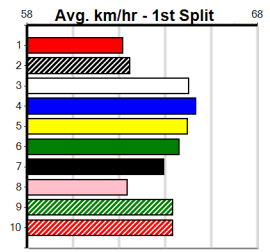

HOME OF THE PHOENIX

Distance: 525m, Race Type: Grade 5 T3, Total Prizemoney: $3,340
1st: $2,230, 2nd: $690, 3rd: $345, 4th: $75

LEARNED LESSON (3) returns to her favourite track and she can either lead or come off the speed to win in this class. BLACK TUXEDO (8) will keep straight from his favourable draw and looks a good option for top 3 for SRM players.

Watchdog Tips: **3** **8** **2** **4** Bet: Win 3

1
SPRING CASPER (SA)[5] *** SCRATCHED *** $8.00
BK Dog Mar-20 Sire: SPRING BRIDGE Dam: SHEEZA NITRO
Owner(s): D Webber Trainer: Daniel Webber (Harkness)
Winning Distances: < 300m (0) 300 - 399m (1) 400 - 499m (5) 500 - 599m (8) 600 - 699m (0) > 700m (0)
Winning Weights: 31.5(1) 32.0(1) 32.2(3) 32.3(1) 32.4(2) 32.5(1) 32.6(2) 32.8(1) 32.9(2)
6th (8) 33.8 450 BAL R12 13-Mar-24 25.90 24.81 7.00L MINOLI MAGIC (25.42) M/777 6.90 $88.40 VET
8th (3) 33.3 450 BAL R8 18-Mar-24 26.34 25.47 13.00 ABSOLUTE FLYER (25.47) M/588 6.93 $8.70 T3-5
5th (4) 33.3 515 SAP R11 24-Mar-24 30.46 29.45 14.00 MEPUNGA MUSTANG (29.52) M/5555 5.30 $47.30 VET
6th (8) 33.1 460 GEL R4 29-Mar-24 26.90 25.69 14.00 MEPUNGA MUSTANG (25.92) S/666 7.03 $80.90 VET
5th (6) 33.4 350 HVL R12 02-Jun-24 19.78 19.24 3.00L BEAR LEE BANDIT (19.57) M/6 6.71 $53.10 VET
7th (2) 33.3 350 HVL R8 09-Jun-24 20.32 19.29 15.00 WILD ALICE (19.30) M/7 6.91 $140.30 FFA
7th (7) 33.2 460 GEL R7 14-Jun-24 26.46 25.53 10.00 TORNADO TAHLIA (25.78) M/887 6.87 $96.60 5
3rd (1) 33.1 525 MEP R7 19-Jun-24 30.86 30.06 5.00L BLACK SPECTRE (30.52) Q/6554 5.36 $5.60 T3-5
Last 3 wins NOT included above
1st (7) 32.4 525 MEA R9 06-May-23 30.38 30.03 0.25L KEEP IT BLACK (30.39) M/6432 5.32 $11.50 5
1st (7) 32.2 485 HOR R7 28-Aug-23 27.50 27.29 0.75L LOYALTY CARD (27.55) M/554 6.81 $7.80 5
1st (6) 32.9 485 HOR R8 31-Oct-23 27.33 27.28 2.50L MIGHTY QUINN (27.48) M/422 6.61 $36.10 X45
Box History
Bx 1st 2nd 3rd 4th 5th 6th 7th 8th
1 1 4 2
2 1 2 3 2 3
3 2 2 3 1 1 1
4 3 1 1 4 2 2
5 1 1 3 1 2 1
6 3 3 2 1 5 1
7 4 2 1 2 3 3
8 7 2 1 1 3 1 1
Prize Best $66320.00
Starts 30.04(4)-10/12/22
Trk/Dts 101-14-20-15
APM 28-3-6-4 3028