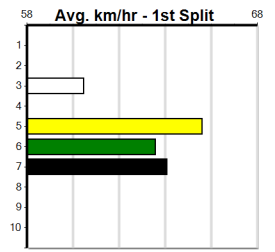

SPORTSBET HT1

1

6:47PM

(VIC time)

Distance: 525m, **Race Type:** Maiden Heat, **Total Prizemoney:** $2,860
1st: $1,900, 2nd: $590, 3rd: $295, 4th: $75

NORM'S LUCY (7) has the speed to cross and can turn for home with a big enough lead to win. THEEGALA (5) comes here for the first time with some solid Warrnambool form. ASTON TYPHOON (3) should appreciate the step up in distance.

Watchdog Tips: **7** **5** **3** **6** **Bet:** Box Trifecta 3,5,6,7 ($10 for 41.67%)

Form Box	Wgt	Dist	Track	Date	Time	BON	Margin	1st/2nd (Time)	PIR	Checked	Comment	WR	Split 1	S/P	Grade		
1	SPENCER [M] Bred to have talent, watch betting moves. $5.00																
	BK	Dog	Sep-22		Sire: ASTON RUPEE		Dam: DISTINCT		Trainer: Joshua Formosa (Anakie)								
	Owner(s): A Manolitsis																
	Winning Distances: < 300m (0) 300 - 399m (0) 400 - 499m (0) 500 - 599m (0) 600 - 699m (0) > 700m (0)																
	Winning Weights:																
	Last 3 wins NOT included above																
	Box History																
	<table border="1"> <thead> <tr> <th>Bx</th> <th>1st</th> <th>2nd</th> <th>3rd</th> <th>4th</th> <th>5th</th> <th>6th</th> <th>7th</th> <th>8th</th> </tr> </thead> <tbody> <tr><td>1</td><td></td><td></td><td></td><td></td><td></td><td></td><td></td><td></td></tr> <tr><td>2</td><td></td><td></td><td></td><td></td><td></td><td></td><td></td><td></td></tr> <tr><td>3</td><td></td><td></td><td></td><td></td><td></td><td></td><td></td><td></td></tr> <tr><td>4</td><td></td><td></td><td></td><td></td><td></td><td></td><td></td><td></td></tr> <tr><td>5</td><td></td><td></td><td></td><td></td><td></td><td></td><td></td><td></td></tr> <tr><td>6</td><td></td><td></td><td></td><td></td><td></td><td></td><td></td><td></td></tr> <tr><td>7</td><td></td><td></td><td></td><td></td><td></td><td></td><td></td><td></td></tr> <tr><td>8</td><td></td><td></td><td></td><td></td><td></td><td></td><td></td><td></td></tr> </tbody> </table>																
	Prize Best Starts Trk/Dts APM $0 FSH 0-0-0-0 0-0-0-0 0																
	2	ROCKET SCIENTIST [M] Litter yet to fire, betting best guide. $9.50															
RF		Dog	Apr-22		Sire: ALLEN DEED		Dam: LASHIL		Trainer: Simon Barker (Elphinstone)								
Owner(s): S Barker																	
Winning Distances: < 300m (0) 300 - 399m (0) 400 - 499m (0) 500 - 599m (0) 600 - 699m (0) > 700m (0)																	
Winning Weights:																	
Last 3 wins NOT included above																	
Box History																	
<table border="1"> <thead> <tr> <th>Bx</th> <th>1st</th> <th>2nd</th> <th>3rd</th> <th>4th</th> <th>5th</th> <th>6th</th> <th>7th</th> <th>8th</th> </tr> </thead> <tbody> <tr><td>1</td><td></td><td></td><td></td><td></td><td></td><td></td><td></td><td></td></tr> <tr><td>2</td><td></td><td></td><td></td><td></td><td></td><td></td><td></td><td></td></tr> <tr><td>3</td><td></td><td></td><td></td><td></td><td></td><td></td><td></td><td></td></tr> <tr><td>4</td><td></td><td></td><td></td><td></td><td></td><td></td><td></td><td></td></tr> <tr><td>5</td><td></td><td></td><td></td><td></td><td></td><td></td><td></td><td></td></tr> <tr><td>6</td><td></td><td></td><td></td><td></td><td></td><td></td><td></td><td></td></tr> <tr><td>7</td><td></td><td></td><td></td><td></td><td></td><td></td><td></td><td></td></tr> <tr><td>8</td><td></td><td></td><td></td><td></td><td></td><td></td><td></td><td></td></tr> </tbody> </table>																	
Prize Best Starts Trk/Dts APM $362.14 FSH 0-0-0-0 0-0-0-0 217																	
3		ASTON TYPHOON (NSW)[M] Strong type, distance should suit, threat. $7.00															
	BD	Dog	Feb-22		Sire: BEAST UNLEASHED		Dam: FANTASTIC SKYE		Trainer: Craig Treherne (Lara)								
	Owner(s): R Borda																
	Winning Distances: < 300m (0) 300 - 399m (0) 400 - 499m (0) 500 - 599m (0) 600 - 699m (0) > 700m (0)																
	Winning Weights:																
	Last 3 wins NOT included above																
	Box History																
	<table border="1"> <thead> <tr> <th>Bx</th> <th>1st</th> <th>2nd</th> <th>3rd</th> <th>4th</th> <th>5th</th> <th>6th</th> <th>7th</th> <th>8th</th> </tr> </thead> <tbody> <tr><td>1</td><td></td><td></td><td></td><td></td><td></td><td></td><td></td><td></td></tr> <tr><td>2</td><td></td><td></td><td></td><td></td><td></td><td></td><td></td><td></td></tr> <tr><td>3</td><td></td><td>1</td><td></td><td></td><td></td><td></td><td></td><td></td></tr> <tr><td>4</td><td></td><td></td><td></td><td></td><td></td><td></td><td></td><td>1</td></tr> <tr><td>5</td><td></td><td></td><td></td><td></td><td>1</td><td></td><td></td><td></td></tr> <tr><td>6</td><td></td><td></td><td></td><td></td><td></td><td></td><td></td><td></td></tr> <tr><td>7</td><td></td><td></td><td></td><td></td><td></td><td></td><td></td><td></td></tr> <tr><td>8</td><td></td><td>1</td><td></td><td></td><td></td><td></td><td></td><td></td></tr> </tbody> </table>																
	Prize Best Starts Trk/Dts APM $840.00 FSH 4-0-2-0 0-0-0-0 568																
	4	VISTA YTTRIUM [M] Dam was a powerful type, watch betting moves. $6.00