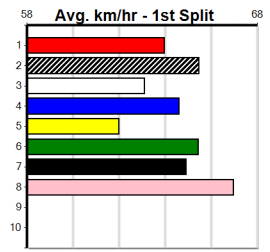

11

10:14PM

(VIC time)

Distance: 525m, Race Type: Grade 5, Total Prizemoney: $3,340
1st: $2,230, 2nd: $690, 3rd: $345, 4th: $75

BAY TUDOR (1) is drawn to get all the favours and looks very suited to a race of this nature. MAGIC MILO (5) caught the eye in his last start Geelong win and just needs an ounce of luck to feature. GEANI BALE (7) is up to this class.

Watchdog Tips: 1 5 7 3 Bet: Win 1

Race card for BAY TUDOR [5]. Includes dog details, sire (ORSON ALLEN), dam (SUMMER SKYE), trainer (Ronald McCullagh), and a box history table. Prize money is $3.40.

Race card for WEBLEC WRANGLER [5]. Includes dog details, sire (KINLOCH BRAE), dam (WEBLEC BELLE), trainer (Kylie Muscat), and a box history table. Prize money is $7.50.

Race card for LYRICAL CRIPPS [5]. Includes dog details, sire (GET IT GIZMO), dam (ZIPPING LYRIC), trainer (Kenneth Howat), and a box history table. Prize money is $12.00.

Race card for APPLICANT (NSW)[5]. Includes dog details, sire (AUSSIE INFRARED), dam (FLYRITE), trainer (Jay Robinson), and a box history table. Prize money is $8.50.

Race card for MAGIC MILO [5]. Includes dog details, sire (FERNANDO BALE), dam (MAXIMUM KACK), trainer (Jordan Cooper), and a box history table. Prize money is $5.00.