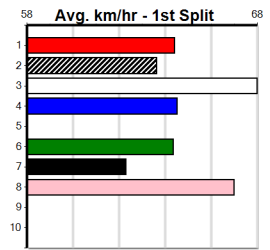

8

9:07PM

(VIC time)

Distance: 600m, Race Type: Mixed 4/5, Total Prizemoney: $4,445
1st: $2,990, 2nd: $920, 3rd: $460, 4th: $75

CAMP FIRE (1) steps up to 600m here for the first time and is expected to find the front at some stage and prove hard to hold off. LURE OF KILKENNY (8) can carve across the face of the field going into the first turn and give them something to catch.

Watchdog Tips: 1 8 3 4 Bet: Box Trifecta 1,3,4,8 ($10 for 41.67%)

Form Box Wgt Dist Track Date Time BON Margin 1st/2nd (Time) PIR Checked Comment W/R Split 1 S/P Grade
CAMP FIRE [5] Ideally drawn, distance should suit, looks good. $2.50
WBD Dog Dec-21 Sire: MY REDEEMER Dam: BOQUILLA
Owner(s): M Carter Trainer: John Barbara (Exford)
Winning Distances: < 300m (0) 300 - 399m (0) 400 - 499m (2) 500 - 599m (6) 600 - 699m (0) > 700m (0)
Winning Weights: 32.3(2) 32.6(1) 32.7(1) 32.8(2) 33.4(2)
1st (5) 32.7 450 BAL R8 14-Apr-24 25.59 25.59 1.25L LOOKS LIKE MAGIC (25.67) M/322 . . . 6.70 $4.90 X45
3rd (1) 32.6 525 MEA R8 20-Apr-24 30.17 29.87 2.25L ELITE ALEX (30.03) M/4333 . . . 5.20 $7.70 FFA
6th (1) 32.6 525 MEA R8 04-May-24 30.34 29.61 6.00L SMOOTH PLANE (29.93) M/7556 . . SW . 5.19 $12.40 X34
2nd (4) 32.6 525 MEA R9 11-May-24 29.93 29.86 0.50L PEPPER RUSH (29.90) S/7422 . . . 5.24 $10.40 5
1st (7) 32.8 525 MEP R8 15-May-24 30.31 30.12 0.75L SHADOW RIOT (30.37) S/6432 . . . 5.31 $3.00 X34
3rd (4) 33.3 525 MEA R4 08-Jun-24 30.24 29.80 2.00L YOGEN BALE (30.11) M/6553 . . . 5.33 $9.30 X45
4th (1) 33.2 525 MEA R5 15-Jun-24 30.35 29.58 4.75L MEATBALL MOLLY (30.03) M/3554 . . . 5.17 $2.80 5
3rd (8) 33.1 525 MEP R10 19-Jun-24 30.12 30.06 1.00L GUNAI BOLD (30.06) S/4333 . . . 5.20 $2.10 X34
Last 3 wins NOT included above
1st (5) 32.6 525 MEP R10 15-Nov-23 30.14 30.04 1.75L QUEST FOR PACE (30.25) S/5422 . . . 5.25 $2.00 X45
1st (7) 33.4 525 MEA R11 16-Dec-23 30.12 29.55 0.50L WINSTON TOWN (30.14) S/5444 . . VO . 5.24 $8.40 5
1st (4) 33.4 525 MEA R6 23-Dec-23 30.18 29.71 0.10L ZELDA CHAOS (30.19) S/5222 . . . 5.19 $4.90 X45
Box History
Bx 1st 2nd 3rd 4th 5th 6th 7th 8th
1 1 1 1 1 1 1 1
2 1 2 2 2 1 1
3 1 1 1 1 1 1
4 1 2 2 1 1 1
5 3 1 1 1 1
6 1 1 1 1
7 2 1 1 1
8 1 3 1 1
Prize Best $47845.00
Starts FSTD
Trk/Dts 30-8-3-9
APM 0-0-0-0 15160