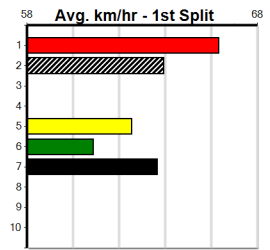

2

7:08PM

(VIC time)

Distance: 525m, Race Type: Maiden Heat, Total Prizemoney: $2,860
1st: $1,900, 2nd: $590, 3rd: $295, 4th: $75

A few first starters here so betting best guide to this race. RAVEN PETER (4) is out of a city producing dam and is sure to be well educated on debut. VISTA CADMIUM (8) is bred to be a powerful type. CORONATION DAY (2) showed some talent on debut.

Watchdog Tips: 4 8 2 3 **Bet:** Box Trifecta 2,3,4,8 ($10 for 41.67%)

Form Box	Wgt	Dist	Track	Date	Time	BON	Margin	1st/2nd (Time)	PIR	Checked	Comment	WR	Split 1	S/P	Grade	
1	LIONESS EYES [M] Had every chance here last week, place hope. $12.00															
	BEF Bitch			Dec-22			Sire: ASTON RUPEE			Dam: MARGIE IRENE			Trainer: Matthew Marshall (Darley)			
	Owner(s): M Marshall															
	Winning Distances: < 300m (0) 300 - 399m (0) 400 - 499m (0) 500 - 599m (0) 600 - 699m (0) > 700m (0)															
	Winning Weights:															
	5th (7) 25.4 400 GEL R2 14-Jun-24 23.24 22.54 6.50L BEND YOUR EAR (22.79) M/35 . . . . . 8.57 $20.00 M															
	5th (4) 25.4 525 MEP R1 19-Jun-24 31.10 30.06 12.00L PAW FLASH (30.30) M/2344 . . . . . 5.15 $16.10 M															
	. . . . .															
	. . . . .															
	. . . . .															
Last 3 wins NOT included above																
<table border="1" style="width: 100%; border-collapse: collapse;"> <thead> <tr> <th>Bx</th> <th>1st</th> <th>2nd</th> <th>3rd</th> <th>4th</th> <th>5th</th> <th>6th</th> <th>7th</th> <th>8th</th> </tr> </thead> <tbody> <tr><td>1</td><td></td><td></td><td></td><td></td><td></td><td></td><td></td><td></td></tr> <tr><td>2</td><td></td><td></td><td></td><td></td><td></td><td></td><td></td><td></td></tr> <tr><td>3</td><td></td><td></td><td></td><td></td><td></td><td></td><td></td><td></td></tr> <tr><td>4</td><td></td><td></td><td></td><td></td><td>1</td><td></td><td></td><td></td></tr> <tr><td>5</td><td></td><td></td><td></td><td></td><td></td><td></td><td></td><td></td></tr> <tr><td>6</td><td></td><td></td><td></td><td></td><td></td><td></td><td></td><td></td></tr> <tr><td>7</td><td></td><td></td><td></td><td></td><td></td><td>1</td><td></td><td></td></tr> <tr><td>8</td><td></td><td></td><td></td><td></td><td></td><td></td><td></td><td></td></tr> <tr> <td>Prize Best</td> <td colspan="3"></td> <td colspan="3">$0.00</td> <td colspan="2">NBT</td> </tr> <tr> <td>Starts</td> <td colspan="3"></td> <td colspan="3">2-0-0-0</td> <td colspan="2"></td> </tr> <tr> <td>Trk/Dts</td> <td colspan="3"></td> <td colspan="3">1-0-0-0</td> <td colspan="2"></td> </tr> <tr> <td>APM</td> <td colspan="3"></td> <td colspan="3">0</td> <td colspan="2"></td> </tr> </tbody> </table>																
2	CORONATION DAY [M] Far from disgraced on debut, keep safe. $5.00															
	WBE Dog			Dec-22			Sire: FERNANDO BALE			Dam: MEPUNGA FREDA			Trainer: Jeffrey Britton (Anakie)			
	Owner(s): KRAMERICA (SYN), G Farrugia, W Gallagher															
	Winning Distances: < 300m (0) 300 - 399m (0) 400 - 499m (0) 500 - 599m (0) 600 - 699m (0) > 700m (0)															
	Winning Weights:															
	5th (7) 32.2 450 WBL R2 13-Jun-24 26.03 25.20 5.00L DAD'S JAM DONUT (25.69) S/665 . . . . . 6.93 $4.50 MH															
	. . . . .															
	. . . . .															
	. . . . .															
	Last 3 wins NOT included above															
<table border="1" style="width: 100%; border-collapse: collapse;"> <thead> <tr> <th>Bx</th> <th>1st</th> <th>2nd</th> <th>3rd</th> <th>4th</th> <th>5th</th> <th>6th</th> <th>7th</th> <th>8th</th> </tr> </thead> <tbody> <tr><td>1</td><td></td><td></td><td></td><td></td><td></td><td></td><td></td><td></td></tr> <tr><td>2</td><td></td><td></td><td></td><td></td><td></td><td></td><td></td><td></td></tr> <tr><td>3</td><td></td><td></td><td></td><td></td><td></td><td></td><td></td><td></td></tr> <tr><td>4</td><td></td><td></td><td></td><td></td><td></td><td></td><td></td><td></td></tr> <tr><td>5</td><td></td><td></td><td></td><td></td><td></td><td></td><td></td><td></td></tr> <tr><td>6</td><td></td><td></td><td></td><td></td><td></td><td></td><td></td><td></td></tr> <tr><td>7</td><td></td><td></td><td></td><td></td><td>1</td><td></td><td></td><td></td></tr> <tr><td>8</td><td></td><td></td><td></td><td></td><td></td><td></td><td></td><td></td></tr> <tr> <td>Prize Best</td> <td colspan="3"></td> <td colspan="3">$0.00</td> <td colspan="2">FSH</td> </tr> <tr> <td>Starts</td> <td colspan="3"></td> <td colspan="3">1-0-0-0</td> <td colspan="2"></td> </tr> <tr> <td>Trk/Dts</td> <td colspan="3"></td> <td colspan="3">0-0-0-0</td> <td colspan="2"></td> </tr> <tr> <td>APM</td> <td colspan="3"></td> <td colspan="3">0</td> <td colspan="2"></td> </tr> </tbody> </table>																
3	COLAC KID (SA)[M] Handily bred type, in good hands, watch betting. $4.50															
	BK Dog			Dec-22			Sire: FERNANDO BALE			Dam: IRAPSAG MISS			Trainer: Jason Sharp (Lara)			
	Owner(s): B Gaspari															
	Winning Distances: < 300m (0) 300 - 399m (0) 400 - 499m (0) 500 - 599m (0) 600 - 699m (0) > 700m (0)															
	Winning Weights: