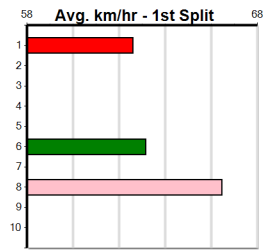

3

7:28PM

(VIC time)

Distance: 525m, Race Type: Maiden Heat, Total Prizemoney: $2,860
1st: $1,900, 2nd: $590, 3rd: $295, 4th: $75

ZIPPING CARUSO (4) is a member of a brilliant litter and is expected to fire on debut. MISTY BLUE (1) has the race experience edge and is drawn to settle on the speed. RAVEN OWEN (3) is bred to have plenty of talent.

Watchdog Tips: 4 1 3 6 **Bet:** Box Trifecta 1,3,4,6 ($10 for 41.67%)

Form Box	Wgt	Dist	Track	Date	Time	BON	Margin	1st/2nd (Time)	PIR	Checked	Comment	W/R	Split 1	S/P	Grade	
1	MISTY BLUE [M] $5.50															
	BE Bitch Mar-22 Sire: SENNACHIE Dam: LIGHT VIEW															
	Owner(s): S Elmes Trainer: Sandra Elmes (Dunolly)															
	Winning Distances: < 300m (0) 300 - 399m (0) 400 - 499m (0) 500 - 599m (0) 600 - 699m (0) > 700m (0)															
	Winning Weights:															
	6th (7) 24.5 410 HOR R3 16-Apr-24 23.85 23.10 10.00 YASH BALE (23.17) M/88 . . . . 10.84 $28.60 MF															
	2nd (1) 24.6 390 BAL R1 12-May-24 22.63 22.15 1.5L SPICY MINX (22.54) M/33 . . . . 8.84 $2.60 T3-M															
	2nd (7) 24.3 450 BAL R1 19-May-24 26.27 25.88 0.50L I'M CHEEKY (26.24) S/444 . . . . 6.80 $3.70 T3-M															
	2nd (3) 24.5 400 GEL R1 23-May-24 23.03 22.37 3.00L BOMBSHELL BANJO (22.83) S/53 . . . . 8.82 $5.30 M															
	F (8) 24.3 410 HOR R1 28-May-24 0.00 22.94 . LEAP OF FAITH (23.27) M/55 . V3 . 11.75 $6.60 M															
3rd (8) 24.7 450 SHP R2 06-Jun-24 26.04 25.52 4.25L PAW XAVIER (25.75) M/333 . SW . 6.84 $3.80 T3-M																
3rd (3) 24.2 450 BAL R2 09-Jun-24 26.04 25.55 7.00L PATRIOT BRADLEY (25.55) M/464 . . . . 6.86 $3.70 T3-M																
2nd (2) 24.6 500 BEN R3 21-Jun-24 28.59 27.95 5.00L GREYSYND SAMMY (28.25) M/333 . . . . 6.77 $8.80 M																
Last 3 wins NOT included above																
<table border="1" style="width: 100%; border-collapse: collapse;"> <thead> <tr> <th>Bx</th> <th>1st</th> <th>2nd</th> <th>3rd</th> <th>4th</th> <th>5th</th> <th>6th</th> <th>7th</th> <th>8th</th> </tr> </thead> <tbody> <tr><td>1</td><td></td><td>1</td><td></td><td></td><td></td><td></td><td></td><td></td></tr> <tr><td>2</td><td></td><td>1</td><td></td><td></td><td></td><td></td><td></td><td></td></tr> <tr><td>3</td><td></td><td></td><td>1</td><td>1</td><td></td><td></td><td></td><td></td></tr> <tr><td>4</td><td></td><td></td><td></td><td></td><td></td><td></td><td></td><td></td></tr> <tr><td>5</td><td></td><td></td><td>1</td><td></td><td></td><td></td><td></td><td></td></tr> <tr><td>6</td><td></td><td></td><td></td><td></td><td></td><td></td><td></td><td></td></tr> <tr><td>7</td><td></td><td>1</td><td></td><td></td><td></td><td></td><td>1</td><td></td></tr> <tr><td>8</td><td></td><td>2</td><td>1</td><td></td><td>1</td><td></td><td></td><td></td></tr> <tr> <td>Prize Best</td> <td colspan="3"></td> <td colspan="3">$3810.00</td> <td colspan="2">FSH</td> </tr> <tr> <td>Starts</td> <td colspan="3"></td> <td colspan="3">12-0-7-2</td> <td colspan="2">0-0-0-0</td> </tr> <tr> <td>Trk/Dts</td> <td colspan="3"></td> <td colspan="3">0-0-0-0</td> <td colspan="2">2922</td> </tr> <tr> <td>APM</td> <td colspan="3"></td> <td colspan="3"></td> <td colspan="2"></td> </tr> </tbody> </table>																

2	VISTA ARGON [M] $5.50															
	RF Dog Oct-22 Sire: ASTON RUPEE Dam: GYPSY VISTA															
	Owner(s): G Dailly Trainer: Thomas Dailly (Anakie)															
	Winning Distances: < 300m (0) 300 - 399m (0) 400 - 499m (0) 500 - 599m (0) 600 - 699m (0) > 700m (0)															
	Winning Weights:															
	Last 3 wins NOT included above															
	<table border="1" style="width: 100%; border-collapse: collapse;"> <thead> <tr> <th>Bx</th> <th>1st</th> <th>2nd</th> <th>3rd</th> <th>4th</th> <th>5th</th> <th>6th</th> <th>7th</th> <th>8th</th> </tr> </thead> <tbody> <tr><td>1</td><td></td><td></td><td></td><td></td><td></td><td></td><td></td><td></td></tr> <tr><td>2</td><td></td><td></td><td></td><td></td><td></td><td></td><td></td><td></td></tr> <tr><td>3</td><td></td><td></td><td></td><td></td><td></td><td></td><td></td><td></td></tr> <tr><td>4</td><td></td><td></td><td></td><td></td><td></td><td></td><td></td><td></td></tr> <tr><td>5</td><td></td><td></td><td></td><td></td><td></td><td></td><td></td><td></td></tr> <tr><td>6</td><td></td><td></td><td></td><td></td><td></td><td></td><td></td><td></td></tr> <tr><td>7</td><td></td><td></td><td></td><td></td><td></td><td></td><td></td><td></td></tr> <tr><td>8</td><td></td><td></td><td></td><td></td><td></td><td></td><td></td><td></td></tr> <tr> <td>Prize Best</td> <td colspan="3"></td> <td colspan="3">$0</td> <td colspan="2">FSH</td> </tr> <tr> <td>Starts</td> <td colspan="3"></td> <td colspan="3">0-0-0-0</td> <td colspan="2">0-0-0-0</td> </tr> <tr> <td>Trk/Dts</td> <td colspan="3"></td> <td colspan="3">0-0-0-0</td> <td colspan="2">0</td> </tr> <tr> <td>APM</td> <td colspan="3"></td> <td colspan="3"></td> <td colspan="2"></td> </tr> </tbody> </table>															

3	RAVEN OWEN [M] $5.50															
	BK Dog Oct-22 Sire: ASTON RUPEE Dam: MY BLACK RAVEN															
	Owner(s): DAILLY GREYHOUND FARMS (SYN), G Dailly, T Dailly Trainer: Thomas Dailly (Anakie)															
	Winning Distances: < 300m (0) 300 - 399m (0) 400 - 499m (0) 500 - 599m (0) 600 - 699m (0) > 700m (0)															
	Winning Weights:															
	Last 3 wins NOT included above															
	<table border="1" style="width: 100%; border-collapse: collapse;"> <thead> <tr> <th>Bx</th> <th>1st</th> <th>2nd</th> <th>3rd</th> <th>4th</th> <th>5th</th> <th>6th</th> <th>7th</th> <th>8th</th> </tr> </thead> <tbody> <tr><td>1</td><td></td><td></td><td></td><td></td><td></td><td></td><td></td><td></td></tr> <tr><td>2</td><td></td><td></td><td></td><td></td><td></td><td></td><td></td><td></td></tr> <tr><td>3</td><td></td><td></td><td></td><td></td><td></td><td></td><td></td><td></td></tr> <tr><td>4</td><td></td><td></td><td></td><td></td><td></td><td></td><td></td><td></td></tr> <tr><td>5</td><td></td><td></td><td></td><td></td><td></td><td></td><td></td><td></td></tr> <tr><td>6</td><td></td><td></td><td></td><td></td><td></td><td></td><td></td><td></td></tr> <tr><td>7</td><td></td><td></td><td></td><td></td><td></td><td></td><td></td><td></td></tr> <tr><td>8</td><td></td><td></td><td></td><td></td><td></td><td></td><td></td><td></td></tr> <tr> <td>Prize Best</td> <td colspan="3"></td> <td colspan="3">$0</td> <td colspan="2">FSH</td> </tr> <tr> <td>Starts</td> <td colspan="3"></td> <td colspan="3">0-0-0-0</td> <td colspan="2">0-0-0-0</td> </tr> <tr> <td>Trk/Dts</td> <td colspan="3"></td> <td colspan="3">0-0-0-0</td> <td colspan="2">0</td> </tr> <tr> <td>APM</td> <td colspan="3"></td> <td colspan="3"></td> <td colspan="2"></td> </tr> </tbody> </table>															

4	ZIPPING CARUSO (NSW)[M] $4.50															
	BK Dog Apr-22 Sire: ZACK MONELLI Dam: ZIPPING SAMARA															
	Owner(s): Hallinan Hallinan (SYN), M Hallinan, F Hallinan Trainer: Thomas Dailly (Anakie)															
	Winning Distances: < 300m (0) 300 - 399m (0) 400 - 499m (0) 500 - 599m (0) 600 - 699m (0) > 700m (0)															
	Winning Weights:															
	Last 3 wins NOT included above															
	<table border="1" style="width: 100%; border-collapse: collapse;"> <thead> <tr> <th>Bx</th> <th>1st</th> <th>2nd</th> <th>3rd</th> <th>4th</th> <th>5th</th> <th>6th</th> <th>7th</th> <th>8th</th> </tr> </thead> <tbody> <tr><td>1</td><td></td><td></td><td></td><td></td><td></td><td></td><td></td><td></td></tr> <tr><td>2</td><td></td><td></td><td></td><td></td><td></td><td></td><td></td><td></td></tr> <tr><td>3</td><td></td><td></td><td></td><td></td><td></td><td></td><td></td><td></td></tr> <tr><td>4</td><td></td><td></td><td></td><td></td><td></td><td></td><td></td><td></td></tr> <tr><td>5</td><td></td><td></td><td></td><td></td><td></td><td></td><td></td><td></td></tr> <tr><td>6</td><td></td><td></td><td></td><td></td><td></td><td></td><td></td><td></td></tr> <tr><td>7</td><td></td><td></td><td></td><td></td><td></td><td></td><td></td><td></td></tr> <tr><td>8</td><td></td><td></td><td></td><td></td><td></td><td></td><td></td><td></td></tr> <tr> <td>Prize Best</td> <td colspan="3"></td> <td colspan="3">$0.00</td> <td colspan="2">FSH</td> </tr> <tr> <td>Starts</td> <td colspan="3"></td> <td colspan="3">0-0-0-0</td> <td colspan="2">0-0-0-0</td> </tr> <tr> <td>Trk/Dts</td> <td colspan="3"></td> <td colspan="3">0-0-0-0</td> <td colspan="2">0</td> </tr> <tr> <td>APM</td> <td colspan="3"></td> <td colspan="3"></td> <td colspan="2"></td> </tr> </tbody> </table>															

5	CANYA JIVE (NSW)[M] $6.00															
	BK Dog Oct-22 Sire: ASTON RUPEE Dam: BALI SUNSET															
	Owner(s): E Burrett Trainer: Dylan Sharp (Lara)															
	Winning Distances: < 300m (0) 300 - 399m (0) 400 - 499m (0) 500 - 599m (0) 600 - 699m (0) > 700m (0)															
	Winning Weights:															
	Last 3 wins NOT included above															
	<table border="1" style="width: 100%; border-collapse: collapse;"> <thead> <tr> <th>Bx</th> <th>1st</th> <th>2nd</th> <th>3rd</th> <th>4th</th> <th>5th</th> <th>6th</th> <th>7th</th> <th>8th</th> </tr> </thead> <tbody> <tr><td>1</td><td></td><td></td><td></td><td></td><td></td><td></td><td></td><td></td></tr> <tr><td>2</td><td></td><td></td><td></td><td></td><td></td><td></td><td></td><td></td></tr> <tr><td>3</td><td></td><td></td><td></td><td></td><td></td><td></td><td></td><td></td></tr> <tr><td>4</td><td></td><td></td><td></td><td></td><td></td><td></td><td></td><td></td></tr> <tr><td>5</td><td></td><td></td><td></td><td></td><td></td><td></td><td></td><td></td></tr> <tr><td>6</td><td></td><td></td><td></td><td></td><td></td><td></td><td></td><td></td></tr> <tr><td>7</td><td></td><td></td><td></td><td></td><td></td><td></td><td></td><td></td></tr> <tr><td>8</td><td></td><td></td><td></td><td></td><td></td><td></td><td></td><td></td></tr> <tr> <td>Prize Best</td> <td colspan="3"></td> <td colspan="3">$0</td> <td colspan="2">FSH</td> </tr> <tr> <td>Starts</td> <td colspan="3"></td> <td colspan="3">0-0-0-0</td> <td colspan="2">0-0-0-0</td> </tr> <tr> <td>Trk/Dts</td> <td colspan="3"></td> <td colspan="3">0-0-0-0</td> <td colspan="2">0</td> </tr> <tr> <td>APM</td> <td colspan="3"></td> <td colspan="3"></td> <td colspan="2"></td> </tr> </tbody> </table>