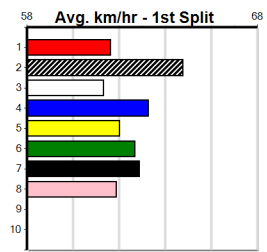

AMRON BOY AT STUD

4

7:48PM

(VIC time)

Distance: 600m, Race Type: Mixed 6/7, Total Prizemoney: $3,940
1st: $2,640, 2nd: $815, 3rd: $410, 4th: $75

LIVEABLE (2) can settle top 2 early here and will strip fitter for the run here last week when placed.
PAYBACK (1) should be charging home and just needs an ounce of luck to feature. SHADOWS OF BLUE (4) can make a mid race move.

Watchdog Tips: **2** **1** **4** **5** **Bet:** **Trifecta 1,2/1,2,4/1,2,4,5 ($10 - 125%)**

Form Box	Wgt	Dist	Track	Date	Time	BON	Margin	1st/2nd (Time)	PIR	Checked	Comment	WR	Split 1	S/P	Grade	
1	PAYBACK [6] Armed with a powerful finish, major player. $2.50															
	BD Bitch			Jun-22			Sire: HANDSOME PRINCE			Dam: PAY CALL			Trainer: Terrence Reid (Yuroke)			
	Owner(s): Quaddie Boys (SYN), C Payne, C Hockey, P Joice, A Northridge															
	Winning Distances: < 300m (0) 300 - 399m (0) 400 - 499m (0) 500 - 599m (2) 600 - 699m (0) > 700m (0)															
	Winning Weights: 26.9(1) 27.4(1)															
	1st	(2)	27.4	595	SAP	R2	31-Mar-24	34.83	34.59	8.50L HARVEY INTENTION (35.39)	S/3211	.	VO	.	9.70	$1.40 RW
	3rd	(6)	27.6	595	SAP	R2	07-Apr-24	34.69	34.23	3.00L FIRE CHAMBER (34.48)	S/3333	.	.	.	9.49	$3.70 RW
	2nd	(6)	27.1	650	WBL	R4	09-May-24	37.93	37.62	4.50L GO SEEK REECE (37.62)	M/444	.	.	.	17.92	$10.30 RWH
	2nd	(4)	27.1	650	WBL	R6	16-May-24	37.48	37.27	3.00L SHAKE AND BAKE (37.27)	S/875	.	.	.	18.09	$6.80 RWF
	2nd	(6)	27.1	720	WPK	R4	25-May-24	42.75	42.15	8.50L SKINNY JUAN (42.15)	553	553	.	.	16.62	$2.40 5
2nd	(2)	27.0	595	SAN	R3	06-Jun-24	34.34	34.00	5.00L LANFRANCO (34.00)	M/3332	.	.	.	9.47	$5.30 X67	
3rd	(8)	27.3	650	SHP	R10	10-Jun-24	37.43	36.94	7.00L ELLA'S BABE (36.94)	S/5554	.	.	.	17.61	$4.00 RWH	
2nd	(2)	27.2	715	SAP	R5	17-Jun-24	42.75	42.62	2.00L SMOLDERING DECAY (42.62)	M/6422	.	.	.	6.39	$1.40 RW	
Last 3 wins NOT included above																
1st	(7)	26.9	595	SAP	R2	24-Mar-24	34.65	34.31	2.75L ELLA'S BABE (34.84)	M/3211	.	SW	.	9.60	$8.90 M	
Prize Best Starts Trk/Dts APM																

Form Box	Wgt	Dist	Track	Date	Time	BON	Margin	1st/2nd (Time)	PIR	Checked	Comment	WR	Split 1	S/P	Grade	
2	LIVEABLE [7] Better for last weeks run, hard to catch. $4.20															
	BK Bitch			Jul-22			Sire: FERNANDO BALE			Dam: SILKEN			Trainer: Jeffrey Britton (Anakie)			
	Owner(s): THE WILLY STROLLERS (SYN), J Sharp, M Alexander															
	Winning Distances: < 300m (0) 300 - 399m (0) 400 - 499m (0) 500 - 599m (1) 600 - 699m (0) > 700m (0)															
	Winning Weights: 24.9(1)															
	3rd	(2)	24.8	520	GEL	R4	27-Apr-24	30.56	29.69	3.00L FLAWS AND SINS (30.36)	M/5553	.	.	.	5.57	$2.70 M
	1st	(2)	24.9	520	GEL	R4	07-May-24	30.44	30.39	2.25L PLAY THE MUSIC (30.58)	M/5322	.	.	.	5.54	$3.40 M
	4th	(6)	25.3	525	MEA	R1	11-May-24	30.45	29.86	9.00L THIS TRAIN (29.86)	S/7655	.	.	.	5.26	$49.20 7
	5th	(5)	25.0	600	MEA	R2	18-May-24	35.24	34.32	11.00L HENRY INTENTION (34.50)	M/5555	.	.	.	9.51	$58.50 X67
	2nd	(8)	25.0	600	MEA	R3	29-May-24	34.58	34.17	6.00L REITERATE (34.17)	M/2222	.	.	.	9.13	$29.10 RW
3rd	(8)	25.0	525	MEA	R1	01-Jun-24	30.33	29.79	8.00L LANFRANCO (29.79)	M/2433	.	.	.	5.17	$6.30 X67	
5th	(8)	24.9	525	MEA	R1	08-Jun-24	30.73	29.80	9.50L FLY ALI (30.10)	S/4665	.	.	.	5.21	$3.30 X67	
2nd	(8)	25.0	600	MEA	R9	15-Jun-24	34.78	34.36	0.50L TANNER TIME (34.75)	M/1111	.	.	.	9.07	$2.40 X67	
Last 3 wins NOT included above																
Prize Best Starts Trk/Dts APM