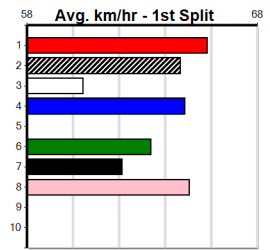

TOTAL CONTAINER SOLUTIONS

10

9:51PM

(VIC time)

Distance: 525m, Race Type: Mixed 6/7, Total Prizemoney: $3,340
1st: $2,230, 2nd: $690, 3rd: $345, 4th: $75

XISAN BALE (8) best form is superior and with a timely beginning will take some catching. HIBIKI BLUE (2) is every chance to lead and is improving with more racing. BUN QUAKE (6) is much better than his form reads.

Watchdog Tips: **8** **2** **6** **7** **Bet:** **Win 8**

1

BERN'S BANJO (NSW)[6] **Better for the run here last time, keep safe.** **$10.00**
WBK Bitch Dec-21 Sire: FERNANDO BALE Dam: EL RAPIDO Trainer: Sally Cassar (Brookfield)

Owner(s): S Cassar
Winning Distances: < 300m (0) 300 - 399m (0) 400 - 499m (2) 500 - 599m (0) 600 - 699m (0) > 700m (0)
Winning Weights: 27.6(1) 27.8(1)

2nd	3rd	4th	5th	6th	7th	8th
27.6	27.6	27.6	27.6	27.6	27.6	27.6
27.8	27.8	27.8	27.8	27.8	27.8	27.8

2nd (3) 27.6 400 GEL R1 26-Mar-24 22.96 22.68 1.25L STEP ON AIR (22.89) M/23 . . . W 8.57 $2.90 M
1st (3) 27.8 400 GEL R1 02-Apr-24 22.72 22.50 8.00L JEFF THE MAN (23.25) Q/11 . . . . 8.52 $6.10 M
1st (1) 27.6 400 GEL R4 09-Apr-24 22.79 22.46 1.75L DEMON DAVEY (22.90) Q/12 . . . SW . 8.46 $3.40 X67H
3rd (5) 27.4 400 GEL R9 19-Apr-24 23.07 22.37 8.50L ORBIT BALE (22.49) S/55 . . . . 8.60 $11.40 X67F
3rd (5) 26.9 400 GEL R9 17-May-24 23.38 22.62 9.00L BLACKPOOL VIPER (22.76) M/54 . . . . W 8.71 $4.70 RW
2nd (5) 27.6 300 HVL R3 24-May-24 17.15 16.86 1.75L BLUE CHINCHILLA (17.03) M/4 . . . . . 4.08 $5.00 T3-6
4th (4) 27.4 400 GEL R9 01-Jun-24 22.97 22.41 3.25L NATALIE BALE (22.75) M/56 . . . . . 8.60 $13.30 X67
5th (8) 27.5 525 MEP R10 12-Jun-24 30.90 29.89 7.50L PAW ZELINI (30.40) M/1345 . . . SW . 5.20 $56.10 6G

Last 3 wins NOT included above

Box	1st	2nd	3rd	4th	5th	6th	7th	8th
1	1							
2								
3	1	1						
4					1			
5			1	2				
6								
7			1	1				
8						2		

Prize Best	$3870.00
Starts	NBT
Trk/Dts	11-2-2-3
APM	1-0-0-0
	2476

2

HIBIKI BLUE [6] **Likely leader, keeps improving, major player.** **$5.50**
BE Bitch Jul-22 Sire: FERAL FRANKY Dam: MIYAZAKI Trainer: Jason Sharp (Lara)

Owner(s): A Lie
Winning Distances: < 300m (0) 300 - 399m (0) 400 - 499m (0) 500 - 599m (2) 600 - 699m (0) > 700m (0)
Winning Weights: 23.6(1) 23.8(1)

2nd	3rd	4th	5th	6th	7th	8th
23.4	23.4	23.4	23.4	23.4	23.4	23.4
23.6	23.6	23.6	23.6	23.6	23.6	23.6
23.8	23.8	23.8	23.8	23.8	23.8	23.8

2nd (3) 23.4 525 MEP R1 27-Mar-24 30.40 29.96 2.00L SPIKE SPIEGEL (30.27) Q/1111 . . . . . 5.17 $38.20 M
6th (4) 23.3 525 MEP R1 03-Apr-24 31.42 29.91 20.00 FLYING ENVY (30.04) M/7655 . . . . . 5.52 $3.30 M
1st (1) 23.6 525 MEP R1 10-Apr-24 30.47 29.82 2.00L BLUE KERMARO (30.60) Q/1111 . . . . . 5.19 $2.10 MH
5th (5) 23.8 525 MEA R1 20-Apr-24 30.76 29.87 12.00 BLUE KERMARO (29.93) Q/3555 . . . . W 5.16 $35.90 MF
6th (8) 23.9 525 MEP R10 01-May-24 30.71 29.74 9.00L BRONNELLY STRIKER (30.11) M/3666 . . . . . 5.18 $18.60 X67H
2nd (3) 23.8 525 MEP R9 08-May-24 30.63 29.86 5.50L BUN QUAKE (30.28) Q/1233 . . . . . 5.12 $2.50 7
5th (3) 24.0 460 GEL R5 11-Jun-24 26.61 25.86 3.00L OAKLYN BALE (26.42) Q/133 . . . . . 6.71 $5.30 7
1st (8) 23.8 500 BEN R7 19-Jun-24 28.47 28.21 2.50L SMOKIN' GRACIE (28.64) M/422 . . . . . 6.72 $2.60 T3-RW

Last 3 wins NOT included above

Box	1st	2nd	3rd	4th	5th	6th	7th	8th
1	1							
2								
3		2			1			
4						1		
5					1	1		
6								
7								1
8	1					1		

Prize Best	$4330.00
Starts	30.47(1)-10/4/24
Trk/Dts	10-2-2-0
APM	8-1-2-0
	3196