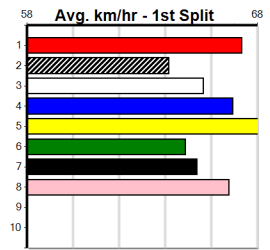

FERNANDO MICK AT STUD

Distance: 525m, Race Type: Mixed 4/5, Total Prizemoney: $3,875
1st: $2,600, 2nd: $800, 3rd: $400, 4th: $75

AFIRE (5) can run elite times and with a slice of luck going into the first bend he will take some beating. ROYAL GYPSY (4) is armed with explosive early speed and can set the early tempo. TOMMY TEQUILLA (1) can settle on the speed.

Watchdog Tips: 5 4 1 6 Bet: Box Trifecta 1,4,5,6 ($10 for 41.67%)

1 TOMMY TEQUILA (NSW)[4] On speed runner, loves this box, key player. $6.50
RBD Dog Feb-22 Sire: TOMMY SHELBY Dam: DAZZLING BLING
Owner(s): Evolution (SYN), T Fogarty, J Phillips
Trainer: Rebecca Gibbons (Avalon)

2 QUEST FOR PACE [4] Speed either side is a concern, place. $9.50
BD Dog Jan-22 Sire: SUPERIOR PANAMA Dam: QUEST FOR GLORY
Owner(s): B Debono
Trainer: Bradley Debono (Mill Park)

3 VALKYRIE [4] Top win last time but this looks much harder. $13.00
BK Dog Feb-21 Sire: BERNARDO Dam: EAU ROUGE
Owner(s): D Torr
Trainer: David Torr (Myers Flat)

4 ROYAL GYPSY [4] Underrated front running speedster, danger. $6.00
RF Bitch May-21 Sire: AUSSIE INFRARED Dam: DYNA GYPSY
Owner(s): DAILY GREYHOUND FARMS (SYN), G Dailly, T Dailly
Trainer: Thomas Dailly (Anakie)

5 AFIRE [4] Class edge, can run elite times, go close. $2.20
BK Dog Feb-21 Sire: BERNARDO Dam: EAU ROUGE
Owner(s): E Burrett
Trainer: Jason Sharp (Lara)