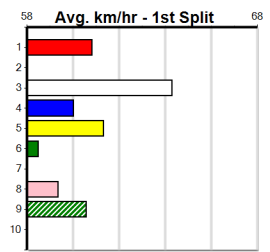

Sale
1
11:35AM

SPORTSBET WE LET THE DOGS OUT

Distance: 510m, Race Type: Maiden, Total Prizemoney: $2,860
1st: $1,900, 2nd: $590, 3rd: $295, 4th: $75

GRACE BURGESS (5) has shown enough talent for a race of this nature and she has the early speed to lead from go to whoa here. FRONT STAGE (7) is a well bred debutant who is sur to be well educated for her debut run today.

Watchdog Tips: 5 7 1 3 **Bet:** Win 5

Form Box	Wgt	Dist	Track	Date	Time	BON	Margin	1st/2nd (Time)	PIR	Checked	Comment	WR	Split 1	S/P	Grade

1

SWIPER [M] **$8.00**

BD Bitch **Mar-22** **Gun draw, steady placing last start, must respect.**

Owner(s): D Macdonald **Sire:** WOW **Dam:** DUNDEE ALLY

Trainer: Danny Macdonald (Maffra)

Winning Distances: < 300m (0) 300 - 399m (0) 400 - 499m (0) 500 - 599m (0) 600 - 699m (0) > 700m (0)

Winning Weights:

7th (5)	32.0	435	SLE	R1	17-Mar-24	26.39	24.32	22.00	DOCTOR MINTY (24.90)	M/888	V10	5.83	$10.20	M
8th (3)	31.5	350	TRA	R1	08-Apr-24	21.08	20.08	10.00	CONVICT MODEL (20.41)	M/88	V0	7.07	$7.80	T3-M
5th (6)	31.2	350	TRA	R1	15-Apr-24	20.65	19.87	7.50L	DASHER BALE (20.12)	S/65		7.07	$10.70	M
5th (5)	30.6	640	SLE	R3	21-Apr-24	38.56	37.01	21.00	POMMEL BOY (37.09)	M/3555	V0	6.31	$57.30	RW
7th (3)	30.6	510	SLE	R2	28-Apr-24	30.08	28.95	11.00	CRAFTY BEER (29.34)	M/777		9.98	$59.40	M
8th (1)	30.4	460	WGL	R3	09-May-24	27.63	26.35	14.00	PRIMO TONIC (26.72)	M/158	V10	6.71	$34.70	M
5th (4)	29.8	435	SLE	R2	22-May-24	25.53	24.63	6.50L	SMOKIN' GRACIE (25.10)	M/566		5.47	$22.30	M
2nd (6)	29.9	435	SLE	R2	27-May-24	25.19	24.27	1.00L	GYPSY KING (25.12)	Q/222		5.44	$10.70	M

Last 3 wins NOT included above

Box History

Bx	1st	2nd	3rd	4th	5th	6th	7th	8th
1								1
2								
3				1				1
4					1			
5	1							1
6	1							
7					1			
8								

Prize Best $915.00
Starts NBT
Trk/Dts 11-0-2-0
APM 1-0-0-0
573

2

BALLYMAC MIST [M] **$26.00**

BD Bitch **May-21** **Yet to fire in her 2 starts may need more time.**

Owner(s): D Mcphie **Sire:** WINDY MILLAR **Dam:** BALLYMAC FINOLA

Trainer: Desmond Mcphie (Kilmany)

Winning Distances: < 300m (0) 300 - 399m (0) 400 - 499m (0) 500 - 599m (0) 600 - 699m (0) > 700m (0)

Winning Weights:

7th (5)	29.0	435	SLE	R3	08-May-24	26.46	24.32	25.00	ELITE DOM (24.76)	M/888		6.06	$8.60	M
7th (4)	28.9	435	SLE	R1	19-May-24	25.95	24.45	14.00	JUMBUK DENNIS (25.03)	S/888		5.69	$60.40	M

Last 3 wins NOT included above

Box History

Bx	1st	2nd	3rd	4th	5th	6th	7th	8th
1								
2								
3								
4							1	
5							1	
6								
7								
8								

Prize Best $0.00
Starts FSTD
Trk/Dts 2-0-0-0
APM 0-0-0-0
0