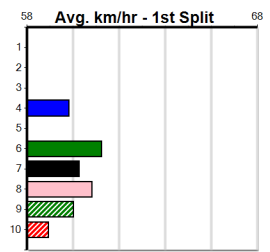

Sale

3

12:09PM

(VIC time)

ROTTI SECURITY

Distance: 435m, Race Type: Maiden, Total Prizemoney: $2,535
1st: $1,680, 2nd: $520, 3rd: $260, 4th: $75

CHEWY CHARLIE (3) is out of a litter that has shown plenty of talent including Need A Pilot and he may be the one to beat on debut here. TILLY GIRL (1) ran a good debut placing last start and she could feature in the finish from her gun draw.

Watchdog Tips: **3** **1** **2** **6** **Bet:** Box Trifecta 1,2,3,6 ($10 for 41.67%)

Form Box	Wgt	Dist	Track	Date	Time	BON	Margin	1st/2nd (Time)	PIR	Checked	Comment	WR	Split 1	S/P	Grade	
1	TILLY GIRL [M] Gun draw, good debut placing last start, go close. $4.20															
	BD	Bitch		May-22												
	Owner(s): R Douch		Sire: MY REDEEMER		Dam: PLEACH		Trainer: Billy Stockdale (Fulham)									
	Winning Distances: < 300m (0) 300 - 399m (0) 400 - 499m (0) 500 - 599m (0) 600 - 699m (0) > 700m (0)															
	Winning Weights:															
	2nd (5)	26.2	350	TRA	R2	29-May-24	20.13	19.62	1.5L	UNACCEPTABLE PEN (20.03)	M/22			6.70	$2.90	M
	Last 3 wins NOT included above															
	Box History															
	Bx	1st	2nd	3rd	4th	5th	6th	7th	8th							
	1															
2																
3																
4																
5		1														
6																
7																
8																
Prize															$520.00	
Best															FSH	
Starts															1-0-1-0	
Trk/Dts															0-0-0-0	
APM															520	
2	BELLS OF VICTORY [M] Litter has been handy so far, betting best guide. $6.00															
	BK	Bitch		Mar-22												
	Owner(s): BGB SYN (SYN), G Elston, B Elston		Sire: SHIMA SHINE		Dam: LAKEVIEW ISLA		Trainer: John Elston (Sale)									
	Winning Distances: < 300m (0) 300 - 399m (0) 400 - 499m (0) 500 - 599m (0) 600 - 699m (0) > 700m (0)															
	Winning Weights:															
	Last 3 wins NOT included above															
	Box History															
	Bx	1st	2nd	3rd	4th	5th	6th	7th	8th							
	1															
	2															
3																
4																
5																
6																
7																
8																
Prize															$0	
Best															FSH	
Starts															0-0-0-0	
Trk/Dts															0-0-0-0	
APM															0	
3	CHEWY CHARLIE [M] Litter includes the promising Need A Pilot. $3.60															
	WBK	Dog		Jan-22												
	Owner(s): G Miltos		Sire: TOMMY SHELBY		Dam: FLORAL LACE		Trainer: Maria Musselwhite (Lindenow)									
	Winning Distances: < 300m (0) 300 - 399m (0) 400 - 499m (0) 500 - 599m (0) 600 - 699m (0) > 700m (0)															
	Winning Weights:															
	Last 3 wins NOT included above															
	Box History															
	Bx	1st	2nd	3rd	4th	5th	6th	7th	8th							
	1															
	2															
3																
4																
5																
6																
7																
8																
Prize															$0	
Best															FSH	
Starts															0-0-0-0	
Trk/Dts															0-0-0-0	
APM															0	
4	VIENNA SUNSET [M] Tough draw, well beaten on debut, needs luck. $41.00															
	BDW	Bitch		May-21												
	Owner(s): K Fogarty		Sire: SENNACHIE		Dam: BELLA EDITION		Trainer: Kathleen Fogarty (Heyfield)									
	Winning Distances: < 300m (0) 300 - 399m (0) 400 - 499m (0) 500 - 599m (0) 600 - 699m (0) > 700m (0)															
	Winning Weights:															
	6th (7)	30.5	435	SLE	R1	26-May-24	26.35	24.46	22.00	ROYAL PRIDE (24.84)	M/576		V0	5.47	$39.90	M
	Last 3 wins NOT included above															
	Box History															
	Bx	1st	2nd	3rd	4th	5th	6th	7th	8th