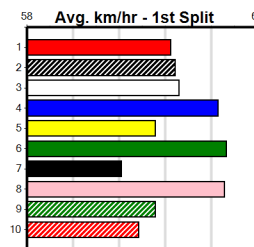

Sale

7

1:32PM

(VIC time)

CABINET CONNECTIONS

Distance: 435m, Race Type: Mixed 4/5, Total Prizemoney: $3,360
1st: $2,250, 2nd: $690, 3rd: $345, 4th: $75

BERNARDO'S BABY (6) has plenty of speed and she may be the one to beat after a recent freshen up. EARLY BOY (8) was a solid last start winner and he could be right in the mix again in this. ELLIANA (5) has plenty of talent and can challenge.

Watchdog Tips: **6** **8** **5** **2** **Bet:** **Win 6**

1

DYNAMITE SWAN [4] **Good win from this box last time but harder here.** **$15.00**

F Dog Mar-20 **Sire: ORSON ALLEN Dam: FEARLESS SWAN** **Trainer: Dermott Prout (Stratford)**

Owner(s): TEN SWANS (SYN), C Gartung, R Marsden, S Jones, M Gunn, B Richardson, L Clohesy, L Goddar

Winning Distances: < 300m (0) 300 - 399m (0) 400 - 499m (7) 500 - 599m (0) 600 - 699m (0) > 700m (0)

Winning Weights: 34.8(1) 34.9(1) 35.0(1) 35.1(3) 35.4(1)

Box	1st	2nd	3rd	4th	5th	6th	7th	8th
1	1							
2								
3		1	1	2	1	2		
4		1						2
5	3							
6				1	2			
7							1	2
8	3	1				2	1	

Prize Best Starts Trk/Dts APM $16280.00 24.84(1)-26/5/24 34-7-3-3 5-1-0-1 4005

4th (2) 35.3 400 WGL R10 12-Dec-23 22.91 22.31 3.00L MAKHULU (22.72) Q/22 . . . 8.49 $8.20 X34

8th (7) 35.3 400 WGL R10 19-Dec-23 24.33 22.29 25.00 OUR REDEMPTION (22.60) S/78 . . . V14 . . . 8.75 $26.40 X34

8th (4) 35.7 400 WGL R4 19-Mar-24 23.99 22.39 19.00 MYALL SANDY (22.70) M/78 . . . . . 8.68 $52.70 X45

8th (4) 35.4 400 WGL R10 02-Apr-24 23.52 22.51 15.00 MY NEO (22.51) M/77 . . . . . 8.68 $86.40 X34

7th (2) 35.2 435 SLE R4 21-Apr-24 25.20 24.40 9.50L SMOKIN' ZAG (24.56) M/467 . . . . . 5.35 $33.40 5

2nd (8) 35.7 400 WGL R11 30-Apr-24 23.12 22.27 1.5L PANAMA STORM (23.03) M/22 . . . . . 8.58 $13.30 5

5th (2) 35.5 435 SLE R12 12-May-24 25.17 24.08 7.00L GEORGIE BALE (24.72) Q/245 . . . SW . . . 5.28 $29.80 5

1st (1) 35.1 435 SLE R12 26-May-24 24.84 24.46 3.25L CRUISING THROUGH (25.06) M/111 . . . . . 5.26 $6.60 5

Last 3 wins NOT included above

1st (8) 35.1 400 WGL R12 24-Aug-23 22.70 22.70 6.50L RUBY RUNNER (23.13) M/11 . . . SW . . . 8.33 $1.60 5

1st (8) 35.4 400 WGL R4 05-Sep-23 22.94 22.49 1.75L SPEEDY LAMB (23.06) M/21 . . . . . 8.47 $1.50 5

1st (5) 35.1 400 WGL R7 24-Oct-23 22.80 22.27 1.00L WITHOUT REASON (22.86) Q/22 . . . . . 8.32 $8.10 X45

2

JOROGUMO [5] **Smart wins in 3 of last 4, can threaten if steps.** **$8.50**

F Dog Jun-22 **Sire: BEAST UNLEASHED Dam: RUBY GIRL** **Trainer: Ned McDonald (Pearcedale)**

Owner(s): M Hunter

Winning Distances: < 300m (0) 300 - 399m (1) 400 - 499m (3) 500 - 599m (0) 600 - 699m (0) > 700m (0)

Winning Weights: 33.0(1) 33.3(1) 33.4(2)

Box	1st	2nd	3rd	4th	5th	6th	7th	8th
1		1						
2	1			1				
3	1							1
4								
5		1						
6								
7	1							
8	1	1						

Prize Best Starts Trk/Dts APM $9690.63 24.63(8)-14/4/24 9-4-3-0 3-1-1-0 8938

2nd (1) 33.5 435 SLE R1 07-Apr-24 24.69 24.50 0.75L JOHNSON STREET (24.65) M/111 . . . . . 5.16 $4.00 M

1st (8) 33.0 435 SLE R1 14-Apr-24 24.63 24.32 3.25L MARAIS BALE (24.84) M/111 . . . . . 5.28 $1.80 M

2nd (8) 33.4 425 BEN R2 28-Apr-24 24.07 23.58 2.00L MYRNIONG STORM (23.93) M/222 . . . . . 6.49 $2.70 RW

2nd (5) 33.3 395 TRA R4 03-May-24 22.13 21.81 1.75L FIFI BALE (22.02) M/432 . . . . . 3.85 $3.00 X67

1st (3) 33.3 395 TRA R9 10-May-24 22.33 21.62 1.75L WESTERN BALE (22.45) M/432 . . . . . 3.82 $1.50 X67

1st (7) 33.4 425 BEN R3 17-May-24 24.17 23.88 1.00L GO GO JEFF (24.23) M/421 . . . . . 6.59 $1.80 X67

4th (2) 33.4 435 SLE R9 26-May-24 24.84 24.46 3.75L RIBERO (24.58) M/574 . . . . . 5.40 $2.00 RW

1st (2) 33.4 450 TRA R8 29-May-24 25.07 25.07 4.00L NORSE QUEEN (25.34) M/211 . . . SW . . . 6.68 $1.90 5

Last 3 wins NOT included above