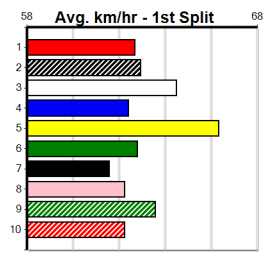

Sale
11
2:57PM
(VIC time)

SPORTSBET SAME RACE MULTI

Distance: 435m, Race Type: Grade 5, Total Prizemoney: $2,925
1st: $1,950, 2nd: $600, 3rd: $300, 4th: $75

XATU BALE (1) will find this much easier than his recent outings and he looks like the one to beat from the gun draw. BRINDLE CHIC (4) can explode once into full stride and she has been racing well enough of late to be right in the mix again here.

Watchdog Tips: **1** **4** **7** **3** **Bet:** **Quinella 1/4 ($10 for 1000%)**

1

XATU BALE (NSW)[5] **Gun draw, much easier than last few, go close.** **$2.20**
BK Dog Apr-21 Sire: FERAL FRANKY Dam: DYNA CARMEN Trainer: Susan Northway (Heyfield)

Owner(s): S Northway
Winning Distances: < 300m (0) 300 - 399m (2) 400 - 499m (8) 500 - 599m (0) 600 - 699m (0) > 700m (0)
Winning Weights: 31.4(1) 31.8(2) 31.9(1) 32.0(1) 32.2(1) 32.4(1) 32.8(1) 33.2(1) 34.2(1)

Box	1st	2nd	3rd	4th	5th	6th	7th	8th
1								
2								
3								
4								
5								
6								
7								
8								

Prize Best Starts Trk/Dts APM: $20840.00, 24.53(5)-14/2/24, 43-10-7-3, 10-3-0-0, 6516

2

PATH OF GLORY [5] **Racing well, smart win 2 back but harder here.** **$26.00**
BK Dog Oct-20 Sire: MY REDEEMER Dam: SALE GRAZE BINDI Trainer: Gayle Elston (Sale)

Owner(s): G Elston
Winning Distances: < 300m (0) 300 - 399m (1) 400 - 499m (2) 500 - 599m (0) 600 - 699m (0) > 700m (0)
Winning Weights: 32.7(1) 32.8(1) 32.9(1)

Box	1st	2nd	3rd	4th	5th	6th	7th	8th
1								
2								
3								
4								
5								
6								
7								
8								

Prize Best Starts Trk/Dts APM: $6280.00, FSTD, 12-3-3-1, 0-0-0-0, 1419

3

DR. QUEENIE [5] **Met some handy types of late, can threaten.** **$6.50**
BD Bitch May-22 Sire: FERAL FRANKY Dam: DR. MUMMA Trainer: Emily McMahon (Darriman)

Owner(s): DOCTORS KENNELS (SYN), J McMahon, J Gill
Winning Distances: < 300m (0) 300 - 399m (1) 400 - 499m (2) 500 - 599m (3) 600 - 699m (0) > 700m (0)
Winning Weights: 30.0(1) 30.1(1) 30.5(1) 30.6(2) 30.8(1)

Box	1st	2nd	3rd	4th	5th	6th	7th	8th
1								
2								
3								
4								
5								
6								
7								
8								

Prize Best Starts Trk/Dts APM: $13920.00, 24.58(8)-14/1/24, 14-6-0-0, 3-1-0-0, 7390

4

BRINDLE CHIC [5] **Racing well, can explode once balanced, danger.** **$5.00**
BD Bitch Jan-22 Sire: TOMMY SHELBY Dam: FLORAL LACE Trainer: John Musselwhite (Lindenow)

Owner(s): G Miltos
Winning Distances: < 300m (0) 300 - 399m (1) 400 - 499m (2) 500 - 599m (0) 600 - 699m (0) > 700m (0)
Winning Weights: 30.0(1) 30.1(1) 30.5(1)

Box	1st	2nd	3rd	4th	5th	6th	7th	8th
1								
2								
3								
4								
5								
6								
7								
8								

Prize Best Starts Trk/Dts APM: $8205.00, 25.17(2)-24/3/24, 32-3-5-5, 12-1-3-3, 4798

5

ROMP TIN (WA)[5] **Good early, harder here but threat if can lead.** **$12.00**
BK Bitch Nov-21 Sire: FLYING RICCIARDO Dam: FINE CHAMPAN Trainer: Michael Katsiris (Thomastown)

Owner(s): M Katsiris
Winning Distances: < 300m (0) 300 - 399m (5) 400 - 499m (4) 500 - 599m (0) 600 - 699m (0) > 700m (0)
Winning Weights: 24.9(1) 25.1(1) 25.2(1) 25.3(1) 25.4(2) 25.6(1) 25.7(1) 25.9(1)

Box	1st	2nd	3rd	4th	5th	6th	7th	8th
1								
2								
3								
4								
5								
6								
7								
8								

Prize Best Starts Trk/Dts APM: $17023.00, 24.62(6)-19/10/23, 33-8-4-6, 2-1-0-1, 6127