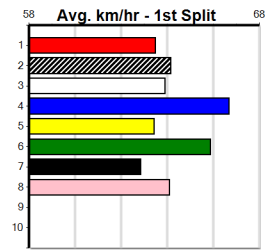

Sale

8

1:54PM

(VIC time)

MAFFRA POLY & PUMPS

Distance: 435m, Race Type: Free For All, Total Prizemoney: $3,360
1st: $2,250, 2nd: $690, 3rd: $345, 4th: $75

ALWAYS A THRILL (1) excels from inside draws and he may only need to step on even terms to salute again here. CANYA CHARISMA (4) can fly early in his races and he will be hard to reel in if he can cross and find the arm here.

Watchdog Tips: 1 4 7 8 **Bet:** Win 1

1

ALWAYS A THRILL [2] Excels from this draw, big motor, go close. **$4.20**

BK Dog Aug-20 Sire: AUSSIE INFRARED Dam: OKAWA IN BLACK Trainer: Christopher Tilley (Sale)

Owner(s): OKAWAPARK (SYN), C Tilley, K Markham

Winning Distances: < 300m (0) 300 - 399m (1) 400 - 499m (15) 500 - 599m (2) 600 - 699m (0) > 700m (0)

Winning Weights: 34.3(1) 34.6(1) 34.8(1) 35.0(1) 35.1(4) 35.2(2) 35.3(1) 35.4(4) 35.6(1) 35.8(1) 36.1(1)

2nd	3rd	4th	5th	6th	7th	8th
6) 35.4 460 WGL R8 12-Mar-24	26.06	25.98	1.25L WEST ON STROBE (25.98)	M/333	6.64	$7.60 X45
3rd (5) 35.4 460 WGL R8 19-Mar-24	26.05	25.90	0.50L EARLY BOY (26.02)	M/331	6.57	$5.40 X45
2nd (1) 35.2 460 WGL R8 25-Mar-24	25.68	25.40	3.00L SUCCEED (25.48)	M/222	6.56	$9.30 FFA
2nd (5) 35.4 510 SLE R9 31-Mar-24	28.96	28.63	2.00L EXTREMELY POTENT (28.83)	Q/343	9.16	$10.90 5H
1st (1) 35.4 510 SLE R6 07-Apr-24	28.85	28.63	0.25L EL CRIMP ADORE (28.86)	Q/211	9.12	$4.50 5F
1st (1) 36.1 435 SLE R8 10-Apr-24	24.65	24.59	1.00L ROYAL MINT (24.71)	M/521	5.38	$2.90 X34
3rd (8) 35.8 435 SLE R8 21-Apr-24	24.79	24.40	3.00L MARCO ROSE (24.59)	M/322	5.42	$1.90 FFA
5th (4) 35.5 460 WGL R6 26-Apr-24	26.28	25.55	11.00 ZARA MARNIE (25.55)	M/455	6.84	$20.10 X45

Last 3 wins NOT included above

1st (2) 35.2 435 SLE R7 15-Nov-23	24.35	24.35	1.75L BERN BY (24.46)	Q/111	5.22	$2.10 5
1st (3) 35.4 435 SLE R12 31-Dec-23	24.46	24.08	1.00L SPRING BART (24.53)	M/221	5.28	$7.10 5
1st (4) 35.6 435 SLE R9 17-Jan-24	24.45	24.25	0.10L DR. UNITED (24.46)	M/321	5.30	$3.40 X34

Box History

Bx	1st	2nd	3rd	4th	5th	6th	7th	8th
1	6	1	1	2				
2	5	2	2	2	1	1		
3	3	3	1	1				
4	2	1	3	1	1	1	2	1
5		1	1	1				
6		3	2					1
7	2	1	1					1
8		2	2					

Prize Best Starts Trk/Dts APM $99035.00 24.35(2)-15/11/23 66-18-14-13 9-4-1-2 13461