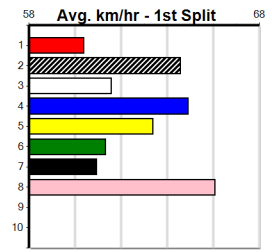

Sale

9

2:15PM

(VIC time)

RANFORD'S FAMILY BUTCHER

Distance: 435m, Race Type: Grade 6, Total Prizemoney: $2,925
1st: $1,950, 2nd: $600, 3rd: $300, 4th: $75

SMOKIN' PADDY (2) has been racing in great fashion of late and he may only need to step on even terms to salute in this. SMOOTH COLLINDA (7) has been ultra impressive in his last 2 starts and he looks like the clear danger with an ounce of luck.

Watchdog Tips: **2** **7** **8** **6** **Bet:** **Win 2**

Form Box Wgt Dist Track Date Time BON Margin 1st/2nd (Time) PIR Checked Comment W/R Split 1 S/P Grade

1

BIG JIM [6] Comes into calculations from this draw. **$5.50**

BK Dog Mar-22 Sire: SHIMA SHINE Dam: LAKEVIEW ISLA Trainer: Christine Sheilds (Metung)

Owner(s): Lakeview kennels (SYN), L Whelan, M Whelan, P Whelan

Winning Distances: < 300m (0) 300 - 399m (2) 400 - 499m (0) 500 - 599m (0) 600 - 699m (0) > 700m (0)

Winning Weights: 37.5(1) 37.8(1)

Box	1st	2nd	3rd	4th	5th	6th	7th	8th
1	2							
2								
3			1					1
4								
5				1		1		
6		1						
7			1					
8				1				

Prize Best Starts Trk/Dts APM $5749.38 NBT 9-2-2-2 3-0-0-1 3974

2

SMOKIN' PADDY [6] Racing well, good win 3 starts back, go close. **$4.20**

BK Dog Feb-22 Sire: BERNARDO Dam: SILVER SALUTE Trainer: Graeme Campbell (Drouin South)

Owner(s): D Rhodes

Winning Distances: < 300m (0) 300 - 399m (0) 400 - 499m (2) 500 - 599m (0) 600 - 699m (0) > 700m (0)

Winning Weights: 36.3(1) 36.8(1)

Box	1st	2nd	3rd	4th	5th	6th	7th	8th
1		1						
2								
3	1							
4		1						
5								
6	1							
7		1	1					
8		1	1					

Prize Best Starts Trk/Dts APM $6475.00 FSH 8-2-4-2 0-0-0-0 5447

3

JOHNSON STREET [6] Handy mid race pace but may need luck early. **$10.00**

BK Bitch Jun-22 Sire: BERNARDO Dam: SUFFRAGETTE Trainer: William McMahon (Darriman)

Owner(s): G Slattery

Winning Distances: < 300m (0) 300 - 399m (0) 400 - 499m (2) 500 - 599m (0) 600 - 699m (0) > 700m (0)

Winning Weights: 28.6(1) 28.7(1)

Box	1st	2nd	3rd	4th	5th	6th	7th	8th
1								
2	1				1	1		
3				1				
4								
5					1			
6								
7	1				1			
8								

Prize Best Starts Trk/Dts APM $4295.63 24.65(2)-7/4/24 7-2-0-0 5-2-0-0 3887

4

BRAEMAR CORA [6] Showed speed in 2 wins in 3 to date, harder here. **$8.00**

F Bitch Sep-21 Sire: AUSSIE INFRARED Dam: BRAEMAR KEELIE Trainer: Yvonne Cassidy (Valencia Creek)

Owner(s): Y Cassidy

Winning Distances: < 300m (0) 300 - 399m (1) 400 - 499m (1) 500 - 599m (0) 600 - 699m (0) > 700m (0)

Winning Weights: 28.9(1) 29.0(1)

Box	1st	2nd	3rd	4th	5th	6th	7th	8th
1								
2								1
3								
4	1							
5								
6								
7								
8								

Prize Best Starts Trk/Dts APM $2680.00 24.94(1)-27/5/24 3-2-0-0 1-1-0-0 1672

5

DR. GLACIER [6] Hit or miss early, tough draw, needs to hit here. **$15.00**

WBE Dog Jul-21 Sire: HOOKED ON SCOTCH Dam: DR. ABBIE Trainer: Judith McMahon (Darriman)

Owner(s): DOCTORS KENNELS (SYN), J McMahon, J Gill

Winning Distances: < 300m (0) 300 - 399m (0) 400 - 499m (2) 500 - 599m (0) 600 - 699m (0) > 700m (0)

Winning Weights: 35.0(1) 36.3(1)

Box	1st	2nd	3rd	4th	5th	6th	7th	8th
1								
2			1	1				1
3	1	1		1				
4	1		1					
5								
6								
7			2			1		1
8		1						

Prize Best Starts Trk/Dts APM $5200.00 NBT 13-2-2-4 2-0-0-1 3917