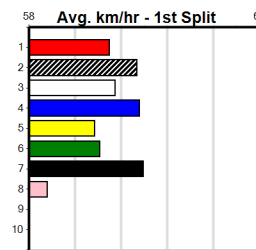

Sale
10
2:32PM
(VIC time)

MORELLI'S FURNITURE & BEDTIME

Distance: 435m, Race Type: Grade 6, Total Prizemoney: $2,925
1st: $1,950, 2nd: $600, 3rd: $300, 4th: $75

MALLY BOY (7) can explode soon after box rise in his races and if he can find the arm he will take a power of beating in this. JOY RIDE (4) showed good early speed in his smart recent wins and he could be the main danger with a timely beginning.

Watchdog Tips: **7** **4** **5** **6** **Bet:** **Box Trifecta 4,5,6,7 ($10 for 41.67%)**