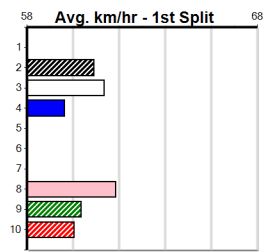

Sale

2
11:54AM

(VIC time)

MONACELLARS

Distance: 435m, Race Type: Maiden, Total Prizemoney: $2,535
1st: $1,680, 2nd: $520, 3rd: $260, 4th: $75

COLLINDA LAW (1) was well supported in his luckless debut and from the gun draw he could make amends today. DAD'S JAM DONUT (2) has shown some talent in his last 2 starts and he could feature in the finish again here.

Watchdog Tips:	1	2	6	7	Bet:	Win 1

	Form Box	Wgt	Dist	Track	Date	Time	BON	Margin	1st/2nd (Time)	PIR	Checked	Comment	WR	Split 1	S/P	Grade		
1	COLLINDA LAW [M] Well supported in luckless debut, can go close. $4.20																	
	BK	Dog	May-22		Sire: ASTON DEE BEE		Dam: AUDACIOUS BELL		Trainer: Stephanie Tyler (Boisdale)									
	Owner(s): S Tyler																	
	Winning Distances: < 300m (0) 300 - 399m (0) 400 - 499m (0) 500 - 599m (0) 600 - 699m (0) > 700m (0)																	
	Winning Weights:																	
	6th (7)	35.0	435	SLE	R2	08-May-24	25.58	24.32	14.00	LITTLE MEG (24.65)	M/875				5.74	$4.60	M	
	Last 3 wins NOT included above																	
	Box History																	
	<table border="1" style="width: 100%; border-collapse: collapse;"> <tr><th>Bx</th><th>1st</th><th>2nd</th><th>3rd</th><th>4th</th><th>5th</th><th>6th</th><th>7th</th><th>8th</th></tr> <tr><td>1</td><td></td><td></td><td></td><td></td><td></td><td></td><td></td><td></td></tr> <tr><td>2</td><td></td><td></td><td></td><td></td><td></td><td></td><td></td><td></td></tr> <tr><td>3</td><td></td><td></td><td></td><td></td><td></td><td></td><td></td><td></td></tr> <tr><td>4</td><td></td><td></td><td></td><td></td><td></td><td></td><td></td><td></td></tr> <tr><td>5</td><td></td><td></td><td></td><td></td><td></td><td></td><td></td><td></td></tr> <tr><td>6</td><td></td><td></td><td></td><td></td><td></td><td></td><td></td><td></td></tr> <tr><td>7</td><td></td><td></td><td></td><td></td><td></td><td>1</td><td></td><td></td></tr> <tr><td>8</td><td></td><td></td><td></td><td></td><td></td><td></td><td></td><td></td></tr> <tr><td>Prize Best</td><td></td><td></td><td></td><td></td><td></td><td></td><td></td><td>$0.00</td></tr> <tr><td>Starts</td><td></td><td></td><td></td><td></td><td></td><td></td><td></td><td>NBT</td></tr> <tr><td>Trk/Dts</td><td></td><td></td><td></td><td></td><td></td><td></td><td></td><td>1-0-0-0</td></tr> <tr><td>APM</td><td></td><td></td><td></td><td></td><td></td><td></td><td></td><td>1-0-0-0</td></tr> <tr><td></td><td></td><td></td><td></td><td></td><td></td><td></td><td></td><td>0</td></tr> </table>																	
	2	DAD'S JAM DONUT [M] Steady efforts in his last 2, major player here. $2.80																
WBK		Dog	May-22		Sire: FERNANDO BALE		Dam: MA'S PLUM JAM		Trainer: Mathew Tabb (Lara)									
Owner(s): D Burnett																		
Winning Distances: < 300m (0) 300 - 399m (0) 400 - 499m (0) 500 - 599m (0) 600 - 699m (0) > 700m (0)																		
Winning Weights:																		
7th (8)		31.6	460	GEL	R2	26-Apr-24	26.87	25.57	16.00	DISHEVELED (25.76)	M/347				6.93	$9.60	M	
7th (7)		31.2	460	GEL	R3	07-May-24	27.02	25.79	16.00	WHATEVER HE SAID (25.96)	S/788				6.92	$2.90	M	
2nd (8)		31.1	390	WBL	R1	20-May-24	22.75	22.43	3.5L	ASTON RUINART (22.52)	M/43				8.98	$2.20	M	
4th (8)		30.6	390	WBL	R1	27-May-24	22.80	22.17	8.50L	IDRON BALE (22.23)	S/44				9.13	$3.00	M	
Last 3 wins NOT included above																		
Box History																		
<table border="1" style="width: 100%; border-collapse: collapse;"> <tr><th>Bx</th><th>1st</th><th>2nd</th><th>3rd</th><th>4th</th><th>5th</th><th>6th</th><th>7th</th><th>8th</th></tr> <tr><td>1</td><td></td><td></td><td></td><td></td><td></td><td></td><td></td><td></td></tr> <tr><td>2</td><td></td><td></td><td></td><td></td><td></td><td></td><td></td><td></td></tr> <tr><td>3</td><td></td><td></td><td></td><td></td><td></td><td></td><td></td><td></td></tr> <tr><td>4</td><td></td><td></td><td></td><td></td><td></td><td></td><td></td><td></td></tr> <tr><td>5</td><td></td><td></td><td></td><td></td><td></td><td></td><td></td><td></td></tr> <tr><td>6</td><td></td><td></td><td></td><td></td><td></td><td></td><td></td><td></td></tr> <tr><td>7</td><td></td><td></td><td></td><td></td><td></td><td></td><td></td><td>1</td></tr> <tr><td>8</td><td>1</td><td></td><td>1</td><td></td><td></td><td></td><td></td><td>1</td></tr> <tr><td>Prize Best</td><td></td><td></td><td></td><td></td><td></td><td></td><td></td><td>$370.00</td></tr> <tr><td>Starts</td><td></td><td></td><td></td><td></td><td></td><td></td><td></td><td>FSH</td></tr> <tr><td>Trk/Dts</td><td></td><td></td><td></td><td></td><td></td><td></td><td></td><td>4-0-1-0</td></tr> <tr><td>APM</td><td></td><td></td><td></td><td></td><td></td><td></td><td></td><td>0-0-0-0</td></tr> <tr><td></td><td></td><td></td><td></td><td></td><td></td><td></td><td></td><td>370</td></tr> </table>																		
3	KOKODA TRAIL [M] Always well back in her debut, maybe later. $41.00																	
	F	Bitch	Feb-22		Sire: CATCH THE THIEF		Dam: SUPREME OUTLAW		Trainer: Gayle Elston (Sale)									
	Owner(s): G Elston