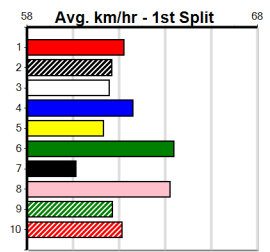

Sale

GIPPSLANDS GOLD 98.3

4

12:30PM

(VIC time)

Distance: 435m, Race Type: Grade 7, Total Prizemoney: $2,925
1st: $1,950, 2nd: $600, 3rd: $300, 4th: $75

ROYAL PRIDE (3) was a smart all the way winner 2 starts back and he looks like the one to beat again in this. RYDER'S MAGIC (6) can race on the speed from the outset and he could be prominent throughout. BOURNE SID (5) has talent as well.

Watchdog Tips:

3

6

5

7

Bet:

Win 3

HAPPY SHOSHONE [7] Far from disgraced in recent times, keep safe. **$12.00**
BK Dog Mar-22 Sire: FERNANDO BLUEY Dam: JACQUI SHOSHONE
Owner(s): C Fulford Trainer: Lindsay Fulford (Maffra)
Winning Distances: < 300m (0) 300 - 399m (0) 400 - 499m (1) 500 - 599m (0) 600 - 699m (0) > 700m (0)
Winning Weights: 27.8(1)

ST	(-)	27.1	435	SLE	03-Mar-24	25.23	1.5L	Trial Cleared	M/54	4of5	5.30	ST
4th	(1)	27.6	460	WGL	R1	15-Mar-24	26.89	25.86	7.50L	PONTING (26.39)	M/333	6.81 $5.20 M
8th	(5)	27.5	460	WGL	R1	19-Mar-24	27.32	25.90	18.00	GRIDLOCKED (26.11)	M/746	6.93 $34.40 M
1st	(4)	27.8	400	WGL	R2	30-Mar-24	23.03	22.74	2.00L	IT'S NOT MESSI (23.17)	M/33	8.56 $5.30 M
4th	(7)	27.9	510	SLE	R5	05-Apr-24	30.12	29.19	1.00L	DE GOEY PIE (30.05)	M/211	9.43 $3.10 X67
7th	(3)	28.0	435	SLE	R4	14-Apr-24	25.44	24.32	12.00	ASTON CORLEONE (24.63)	M/555	5.39 $21.30 X67H
3rd	(4)	27.9	350	TRA	R2	22-Apr-24	20.28	19.86	4.00L	NOLAN BALE (20.01)	M/32	6.74 $5.80 T3-7
4th	(8)	27.6	400	WGL	R9	25-Apr-24	22.95	22.52	6.50L	NEED A PILOT (22.52)	M/33	8.48 $5.70 7

Last 3 wins NOT included above

Bx	1st	2nd	3rd	4th	5th	6th	7th	8th
1		1		2				
2				1				
3		1					1	
4	1		1	1	1			
5								1
6				1				
7				1				
8				1				

Prize Best $2730.00 NBT
Starts 14-1-2-1
Trk/Dts 4-0-0-0
APM 1441

KELLI [7] Can show early Speed but place looks best. **$10.00**
BK Bitch Jul-20 Sire: AUSSIE INFRARED Dam: MIRIAM
Owner(s): J Gill Trainer: Jennifer Gill (Darriman)
Winning Distances: < 300m (0) 300 - 399m (0) 400 - 499m (1) 500 - 599m (0) 600 - 699m (0) > 700m (0)
Winning Weights: 26.2(1)

4th	(3)	26.1	435	SLE	R2	17-Mar-24	25.23	24.32	5.50L	DR. OLIVIA (24.86)	M/334	5.25 $14.10 7
7th	(3)	26.4	435<th>SLE</th><th>R4</th><th>27-Mar-24</th><th>25.85</th><th>24.59</th><th>13.00</th><th>COLLINDA RISE (24.94)</th><th>M/577</th><th>$9.20 7</th>									
5th	(2)	26.2	435<th>SLE</th><th>R9</th><th>05-Apr-24</th><th>25.46</th><th>24.60</th><th>6.00L</th><th>CHRISSEY HAND (25.04)</th><th>M/323</th><th>5.40 $18.60 X67</th>									
8th	(6)	26.5	435<th>SLE</th><th>R3</th><th>10-Apr-24</th><th>25.96</th><th>24.59</th><th>13.00</th><th>DAINTREE VISION (25.08)</th><th>M/877</th><th>5.57 $8.50 7</th>									
6th	(5)	26.2	435<th>SLE</th><th>R2</th><th>14-Apr-24</th><th>25.20</th><th>24.32</th><th>8.00L</th><th>MINH TEDDY (24.66)</th><th>M/455</th><th>5.41 $55.20 X67H</th>									
3rd	(2)	26.6	435<th>SLE</th><th>R11</th><th>24-Apr-24</th><th>25.27</th><th>24.60</th><th>3.00L</th><th>VALVE BOUNCE (25.07)</th><th>M/314</th><th>5.40 $10.40 X67</th>									
5th	(1)	27.8	435<th>SLE</th><th>R3</th><th>22-May-24</th><th>25.45</th><th>24.63</th><th>9.00L</th><th>RIO BORIS (24.86)</th><th>M/566</th><th>5.47 $6.40 7</th>									
3rd	(5)	28.1	435<th>SLE</th><th>R3</th><th>27-May-24</th><th>25.18</th><th>24.27</th><th>0.50L</th><th>WINCKIE BALE (25.15)</th><th>M/222</th><th>5.38 $3.00 7</th>									

Last 3 wins NOT included above

1st	(4)	26.2	435	SLE	R1	24-Jan-24	25.09	24.31	3.25L	MASTER RHODE (25.30)	M/211	5.37 $11.10 M

Prize Best $3095.00
Starts 25.09(4)-24/1/24
Trk/Dts 21-1-1-4
APM 17-1-1-4 1313