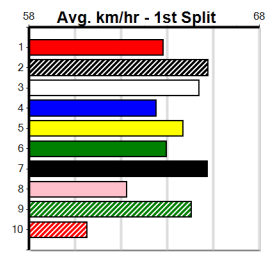

Sale
12
3:17PM
(VIC time)

TRFM (250+RANK)

Distance: 435m, Race Type: Grade 5 No Penalty, Total Prizemoney: $2,925
1st: $1,950, 2nd: $600, 3rd: $300, 4th: $75

FIRE HOSE (3) can explode mid race and he has been racing well enough in recent times to suggest he may be the one to beat in this. NO DOORS (1) can show good mid race pace and he could be right in the finish from the gun draw here.

Watchdog Tips: **3** **1** **5** **7** **Bet:** **Win 3**

1

NO DOORS [5] **Gun draw, can show mid race pace, major player.** **$12.00**

BD Dog Feb-21 Sire: FERNANDO BALE Dam: DR. MINO Trainer: Ronald Winter (Denison)

Owner(s): R Winter

Winning Distances: < 300m (0) 300 - 399m (4) 400 - 499m (2) 500 - 599m (0) 600 - 699m (0) > 700m (0)

Winning Weights: 29.9(1) 30.1(1) 30.2(1) 30.3(1) 30.4(1) 30.6(1)

Box	1st	2nd	3rd	4th	5th	6th	7th	8th
1	1	1	2	2	1			
2	1	1	2	5		1		
3	1	2	1				1	1
4		4	2		3	2	1	1
5	2	2	3	1				
6	1	1	2	1	2		1	1
7			1	1	3	2	2	2
8		5				1		

Prize Best Starts Trk/Dts APM: $23740.00, 24.68(6)-7/3/24, 68-6-16-13, 8-2-1-1, 6288

2

MR. BARTENDER [5] **Can set the tempo here but gets tired, place hopes** **$6.50**

WF Dog Oct-21 Sire: HOOKED ON SCOTCH Dam: PRETTY MUCH Trainer: Kelvin Iles (Longwarry)

Owner(s): K Iles

Winning Distances: < 300m (0) 300 - 399m (1) 400 - 499m (6) 500 - 599m (0) 600 - 699m (0) > 700m (0)

Winning Weights: 30.2(1) 30.3(1) 30.4(3) 30.6(1) 30.9(1)

Box	1st	2nd	3rd	4th	5th	6th	7th	8th
1		1	1		1			
2	3	1			1			2
3						2		
4	3			2		1		
5		1	1				1	
6		1	1	1		1		
7		1		1		2		
8	1		1				2	1

Prize Best Starts Trk/Dts APM: $19805.00, NBT, 34-7-5-4, 3-0-0-1, 6876

3

FIRE HOSE [5] **Racing well, explodes mid race, hard to hold out.** **$3.20**

BE Dog Aug-20 Sire: AUSSIE INFRARED Dam: OKAWA IN BLACK Trainer: Christopher Tilley (Sale)

Owner(s): OKAWAPARK (SYN), C Tilley, K Markham

Winning Distances: < 300m (0) 300 - 399m (1) 400 - 499m (18) 500 - 599m (2) 600 - 699m (0) > 700m (0)

Winning Weights: 35.4(1) 35.5(1) 35.6(1) 35.7(1) 35.9(1) 36.0(2) 36.1(1) 36.3(1) 36.7(1) 36.9(2) 37.0(4) 37.1(1) 37.2(1)

Box	1st	2nd	3rd	4th	5th	6th	7th	8th
1	5	3	2		1			
2	4	2	1	1			1	1
3	1	2	3	3		1	2	
4	2	3					1	1
5			1	2			1	
6	5							
7	2	1		1		1	1	
8	2	4	2	1	1	1	1	

Prize Best Starts Trk/Dts APM: $109306.25, 24.55(2)-8/5/24, 64-21-14-10, 3-1-0-1, 12630

4

CATCH THE OUTLAW [5] **Better effort last start but looks tested this box** **$26.00**

WBK Dog Dec-20 Sire: FERNANDO BALE Dam: SUPREME OUTLAW Trainer: Phillip Pollutro (Morwell)

Owner(s): P Pollutro

Winning Distances: < 300m (0) 300 - 399m (1) 400 - 499m (3) 500 - 599m (0) 600 - 699m (0) > 700m (0)

Winning Weights: 31.2(1) 31.9(2) 32.1(1)

Box	1st	2nd	3rd	4th	5th	6th	7th	8th
1	1	3	1	1		1	1	1
2	4	2	1	1		1	4	2
3	4	1	1	1	1	4	2	1
4		2			2			1
5		3	1	1	1	1	1	2
6		1	1	3		2	1	
7	2		1	4	1	1	1	
8	3	4	1	2	2	1		

Prize Best Starts Trk/Dts APM: $14180.00, FSTD, 76-4-22-6, 0-0-0-0, 4075

5

JOE GEM (NSW)[5] **Can race on the speed from the outset, big chance.** **$4.60**

RF Dog Sep-20 Sire: SENNACHIE Dam: ZULU SUCCESS Trainer: John Connor (Rosedale)

Owner(s): K Brew

Winning Distances: < 300m (0) 300 - 399m (2) 400 - 499m (11) 500 - 599m (1) 600 - 699m (0) > 700m (0)

Winning Weights: 33.0(1) 33.2(2) 33.3(3) 33.4(1) 33.6(2) 33.7(2) 33.9(2) 34.0(1)

Box	1st	2nd	3rd	4th	5th	6th	7th	8th
1	7	1	1	1		2	1	2
2	4	3	2		2			
3		2	1	2			1	2
4		1	3	1	1	1	1	1
5					1	1	2	
6		3		1	2	1	1	
7	1	3	2	2	1	1	2	
8	2		1	2	1	2		

Prize Best Starts Trk/Dts APM: $45514.29, NBT, 73-14-10-11, 10-0-0-0, 7883