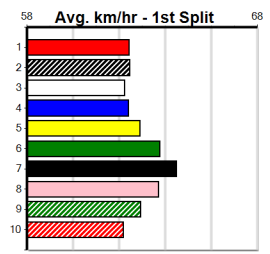

Sale
5
12:47PM
(VIC time)

JAMES YEATES PRINTING & DESIGN

Distance: 435m, Race Type: Grade 5, Total Prizemoney: $2,925
1st: $1,950, 2nd: $600, 3rd: $300, 4th: $75

MALAIKA BALE (1) excels from the inside draws and she could be the one to beat after her solid win from this box 3 starts back. HAY RILEY (4) can show a good turn of foot once into full stride and he could be right in the finish in this.

Watchdog Tips: **1** **4** **5** **6** **Bet:** **Win 1**

1

MALAIKA BALE [5] Biks **Loves this draw, solid win 3 back, can go close.** **$6.50**

BD Bitch Sep-20 Sire: KONOMI Dam: LILA BALE Trainer: David Bickerton (Pearcedale)

Owner(s): D Bickerton

Winning Distances: < 300m (0) 300 - 399m (1) 400 - 499m (4) 500 - 599m (0) 600 - 699m (0) > 700m (0)

Winning Weights: 28.0(1) 28.1(2) 28.4(1) 28.8(1)

Box	1st	2nd	3rd	4th	5th	6th	7th	8th
1	2	2	1	1				
2					2			1
3		1		2	1	1	1	
4	2	2	1			1		1
5	1		3		1	1		
6		2					2	1
7								2
8			2			1	1	2

Prize Best Starts Trk/Dts APM: $9630.00 FSTD 41-5-7-7 0-0-0-0 2360

2

OUR LABEL [5] **Can show handy mid race pace, place hopes here.** **$15.00**

BD Bitch Oct-21 Sire: FERNANDO BALE Dam: COURTING Trainer: Jennifer Gieschen (Valencia Cree)

Owner(s): J Gieschen

Winning Distances: < 300m (0) 300 - 399m (0) 400 - 499m (3) 500 - 599m (0) 600 - 699m (0) > 700m (0)

Winning Weights: 25.0(1) 25.5(1) 25.8(1)

Box	1st	2nd	3rd	4th	5th	6th	7th	8th
1	1	2						
2	1							
3			1		1			
4	1				1		1	
5				1				
6		1						
7				2	1			
8					1			1

Prize Best Starts Trk/Dts APM: $5105.63 NBT 16-3-3-1 10-0-2-1 3626

3

DR. HAROLD [5] **Good win here 3 starts back but may need luck.** **$10.00**

BK Dog Feb-21 Sire: BERNARDO Dam: BEATRICE Trainer: Kimberley McMahon (Darriman)

Owner(s): DOCTORS KENNELS (SYN), J McMahon, J Gill

Winning Distances: < 300m (0) 300 - 399m (3) 400 - 499m (1) 500 - 599m (0) 600 - 699m (0) > 700m (0)

Winning Weights: 30.4(1) 31.2(1) 31.3(1) 31.5(1)

Box	1st	2nd	3rd	4th	5th	6th	7th	8th
1								
2	2			3		1	1	
3		1				2	1	
4	1	1	3	2			1	
5			1	1				
6			2					
7								1
8	1				1	1		

Prize Best Starts Trk/Dts APM: $10725.63 NBT 30-4-2-6 8-0-1-1 6285

4

HAY RILEY [5] Biks **Good turn of foot once balanced, major player.** **$5.00**

BK Dog Nov-21 Sire: FLYING RICCIARDO Dam: FINE CHAMPAN Trainer: Cindy Fulford (Maffra)

Owner(s): C Fulford

Winning Distances: < 300m (0) 300 - 399m (1) 400 - 499m (2) 500 - 599m (0) 600 - 699m (0) > 700m (0)

Winning Weights: 28.6(1) 29.6(1) 30.4(1)

Box	1st	2nd	3rd	4th	5th	6th	7th	8th
1						1	1	
2		1		2		1		
3					1	1		2
4	1				1	1		
5	1	4	1		1			
6		2	1					1
7		1	1					
8	1	3	1			2		

Prize Best Starts Trk/Dts APM: $12465.00 24.92(5)-7/3/24 40-3-16-3 14-1-6-1 6405

5

SODA HAWK [5] **Can race in a forward position here, big chance.** **$3.60**

BK Dog Dec-21 Sire: FERNANDO BALE Dam: SODA GIRL Trainer: Ken Bailey (Bundalaguah)

Owner(s): L Mizzi

Winning Distances: < 300m (0) 300 - 399m (0) 400 - 499m (3) 500 - 599m (0) 600 - 699m (0) > 700m (0)

Winning Weights: 34.0(1) 34.4(1) 34.6(1)

Box	1st	2nd	3rd	4th	5th	6th	7th	8th
1					1			
2								
3						1		1
4			1					
5							1	
6	1			1				
7	1		2					1
8	1	1			1			

Prize Best Starts Trk/Dts APM: $6605.00 24.65(6)-5/5/24 14-3-1-3 4-1-1-0 5311