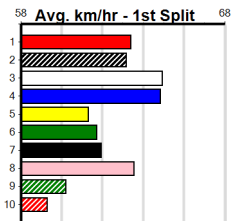

SUPERHEROES NIGHT - April 13

Distance: 525m, Race Type: Maiden, Total Prizemoney: $2,860
1st: $1,900, 2nd: $590, 3rd: $295, 4th: $75

1

6:47PM

(VIC time)

HIBIKI BLUE (4) showed improvement when placed here last time and she will continue to get stronger with more racing. FLYING ENVY (1) has been placed in two of five and she is drawn to be prominent throughout. THUNDERBOLT ROSS (2) has claims

Watchdog Tips: **4** **1** **2** **8** **Bet:** **Box Quinella 1,2,4 ($10 for 333.33%)**