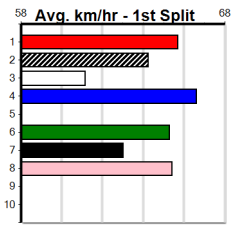

GORSKI TIPPERS & TRAILERS

Distance: 525m, Race Type: Grade 5, Total Prizemoney: $3,340
1st: $2,230, 2nd: $690, 3rd: $345, 4th: $75

11

10:12PM
(VIC time)

CANYA HYPERSONIC (8) recorded her handy 30.18 PB here from this draw and she looks very well graded in this event. GEORGE'S BEST (1) was far from disgraced here last time and he should be thereabouts again. EDGAR CLOGGS (3) is a strong type

Watchdog Tips: **8** **1** **3** **6** **Bet:** **Win 8**