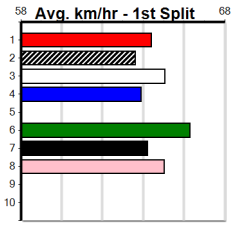

GIRLS NIGHT OUT - April 27

Distance: 600m, Race Type: Grade 5, Total Prizemoney: $3,940
1st: $2,640, 2nd: $815, 3rd: $410, 4th: $75

Watchdog Tips: 2 6 4 1 **Bet:** Box Quinella 2,4,6 ($10 for 333.33%)

SCOTT ME (2) was impressive here two runs back and he looks very well graded in this event.
SHINY INK (6) is racing with confidence and he may be suited to this distance range. CARIBBEAN (4) just needs some luck early on.