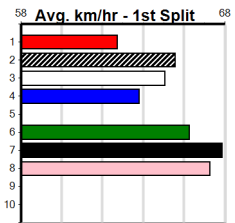

# WESTLINK CONTAINER SALES

Distance: 525m, Race Type: Mixed 4/5, Total Prizemoney: \$3,875  
 1st: \$2,600, 2nd: \$800, 3rd: \$400, 4th: \$75

HI THERE FRANK (3) recently broke the clock when scoring at Geelong and he should prove hard to hold out again. REV ROSE (4) can unwind a big finish and she just needs a clear crack in the middle stages. PEAKY JOE (8) just needs to get across early