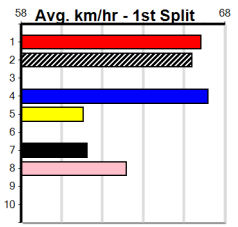

SPORTSBET HT2

Distance: 525m, Race Type: Mixed 6/7 Heat, Total Prizemoney: $3,340
1st: $2,230, 2nd: $690, 3rd: $345, 4th: $75

3
7:28PM
(VIC time)

BORACAY SUMMER (1) has been luckless since her 30.12 win here and she is drawn to make amends. ZIPPING MOFFAT (4) has won two of three here in impressive style and he will keep the pressure on throughout. KING ETERNAL (8) is improving all the time

Watchdog Tips: **1** **4** **8** **5** **Bet:** Trifecta 1,4/1,4,8/1,4,5,8 ($10 - 125%)