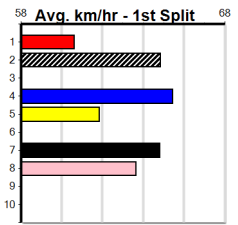

SPORTSBET HT1

Distance: 525m, Race Type: Mixed 6/7 Heat, Total Prizemoney: $3,340
1st: $2,230, 2nd: $690, 3rd: $345, 4th: $75

2
7:11PM
(VIC time)

LAMIA ALESSIA (7) has been impressive in her two runs to date and she will appreciate the empty draw inside. DENISON FRISBY (8) had little luck when resuming and he will be better for the run. ZIPPING WHINCUP (2) is showing promise.

Watchdog Tips: **7** **8** **2** **4** **Bet:** **Win 7**

1 MR. PRESIDENT [7] *Solid Sale winner, this is harder, prefer others*
BK D May-22 ZIPPING GARTH **DREAMY EYES** **$12.00**

Trainer: Christian Wilk (Tanjil South)

Rank	Box	Weight	Dist	Track	Date	Time	BON	Margin	1st/2nd (Time)	PIR	Checked	Comment	W/R	Split 1	S/P	Grade
2nd	(8)	35.0	450	TRA	R3	11-Mar-24	25.49	25.37	0.50LSTRIKE IT RYKER (25.46)	S/744	.	.	.	6.83	$3.20	M
5th	(6)	34.4	460	WGL	R1	15-Mar-24	26.90	25.86	7.50LPONTING (26.39)	S/655	.	.	.	6.96	$10.70	M
5th	(3)	34.0	460	WGL	R3	21-Mar-24	26.82	25.93	9.00LWEEONA STAR (26.19)	M/45	.	.	.	6.96	$10.30	M
1st	(1)	33.7	435	SLE	R1	27-Mar-24	24.59	24.59	7.50LROSCO'S DREAM (25.09)	M/211	.	SW	.	5.36	$3.40	M

Owner(s): Eye Candy (SYN), C Wilk, K Gorman

Winning Boxes

1	2	3	4	5	6	7	8
1							
Prize							
Best							
Starts							
Trk/Dst							
APM							

2 ZIPPING WHINCUP (NSW)[7] *Improving type, good turn of foot, threat*
BK D Apr-22 ZACK MONELLI **ZIPPING SAMARA** **$3.60**

Trainer: Thomas Dailly (Anakie)

Rank	Box	Weight	Dist	Track	Date	Time	BON	Margin	1st/2nd (Time)	PIR	Checked	Comment	W/R	Split 1	S/P	Grade
3rd	(8)	35.1	515	SAP	R1	03-Mar-24	30.22	29.28	1.00LLESSA DENMARK (30.15)	M/2333	.	.	.	5.17	$5.70	MH
6th	(5)	34.6	525	MEP	R2	13-Mar-24	30.67	30.03	3.00LZIPPING MOFFAT (30.46)	M/4555	.	.	.	5.30	$8.30	MH
1st	(3)	34.6	450	BAL	R1	20-Mar-24	25.40	25.01	4.50LVELOX BALE (25.71)	Q/111	.	.	.	6.61	$3.00	M
3rd	(3)	34.4	450	BAL	R2	27-Mar-24	25.62	24.85	1.25LRIE BALE (25.54)	M/454	.	.	.	6.63	$5.30	7

Owner(s): Hallinan Hallinan (SYN), M Hallinan, F Hallinan

Winning Boxes

1	2	3	4	5	6	7	8
	1						
Prize							
Best							
Starts							
Trk/Dst							
APM							

3 *** VACANT BOX ***

Trainer:
Owner(s):

4 PEACHES [6] *Good early burn, getting stronger, respect*
BK B Jan-22 MEPUNGA BLAZER **HELEN'S MATE** **$5.00**

Trainer: Daniel Gibbons (Avalon)

Rank	Box	Weight	Dist	Track	Date	Time	BON	Margin	1st/2nd (Time)	PIR	Checked	Comment	W/R	Split 1	S/P	Grade
5th	(4)	30.1	400	GEL	R4	09-Mar-24	23.40	22.50	3.25LSPLIT REEF (23.18)	M/34	.	.	.	8.71	$3.60	X67
1st	(5)	30.1	460	GEL	R8	19-Mar-24	25.96	25.96	8.50LEXOTIC BEAUTY (26.55)	Q/111	.	.	.	6.61	$6.00	RW
3rd	(3)	29.8	450	SHP	R4	23-Mar-24	25.53	24.66	3.25LON THE BEER (25.32)	M/222	.	SW	.	6.63	$6.40	X67
6th	(1)	30.0	525	MEP	R5	27-Mar-24	30.88	29.96	5.50FLYING CURRENCY (30.51)	M/1114	.	.	.	5.13	$5.80	RW

Owner(s): P Arnott

Winning Boxes

1	2	3	4	5	6	7	8
1							
Prize							
Best							
Starts							
Trk/Dst							
APM