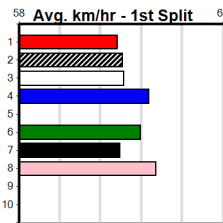

Meadows (MEP)

SPORTSBET HT3

Distance: 525m, Race Type: Mixed 6/7 Heat, Total Prizemoney: $3,340
1st: $2,230, 2nd: $690, 3rd: $345, 4th: $75

4

7:50PM

(VIC time)

BUN TORNADO (1) owns a handy 30.10 PB here and she is drawn to get all the breaks early on.
GRIDLOCKED (4) was far from disgraced here last time and he should be prominent throughout.
ASTON APATITE (6) is an improving type.

Watchdog Tips:

1

4

6

8

Bet:

Win 1

Form Box Weight Dist Track Date Time BON Margin 1st/2nd (Time) PIR Checked Comment W/R Split 1 S/P Grade

1 BUN TORNADO [6] *Quick PB here, drawn to get the breaks, yes* **$3.20**

BK B Jun-22 DROOPY'S SYDNEY GYPSY BUN

Trainer: **Thomas Dailly (Anakie)**

1st (6) 27.3 525 MEP R3 28-Feb-24 30.10 30.05 5.50LCABAO LAPIS (30.45) Q/3331 . . . SW . 5.16 $6.70 7
4th (4) 27.0 515 SAN R2 07-Mar-24 30.21 29.23 7.50LKINGSLEY BALE (29.71) M/7655 . . . . . 5.30 $7.40 X67
2nd (3) 27.0 525 MEP R11 13-Mar-24 30.62 30.03 1.5LCOMBO COL (30.52) M/5664 . . . . . 5.19 $2.70 X67
4th (2) 27.0 450 BAL R3 27-Mar-24 25.97 24.85 8.50LURANA JASMINE (25.41) Q/364 . . . . . 6.67 $5.40 6G

Owner(s): G Dailly

Winning Boxes							
1	2	3	4	5	6	7	8
						1	1
Prize	$5,885.00						
Best	30.10						
Starts	11-2-2-1						
Trk/Dst	4-1-1-0						
APM	$4761						

2 BARTY CROUCH [6] *Talented but well down on best form, place* **$10.00**

RF D Apr-22 BEAST UNLEASHED ARABELLA FIGG

Trainer: **Ian Cockerell (Buckley)**

5th (7) 36.8 460 GEL R10 09-Feb-24 26.22 25.54 6.00LGROOVEBIRD (25.83) M/656 . . . . . 6.92 $4.90 X67
8th (7) 36.7 515 SAN R3 29-Feb-24 30.82 29.23 17.00PICCOLO BALE (29.64) S/6788 . . . . . 5.31 $13.80 6G
5th (8) 36.7 515 SAN R2 07-Mar-24 30.29 29.23 8.50LKINGSLEY BALE (29.71) S/3444 . . . . . 5.22 $30.70 X67
7th (1) 36.5 525 MEA R10 30-Mar-24 30.66 29.50 11.00LKINGSLEY BALE (29.96) M/6546 . . . . . 5.21 $8.50 6G

Owner(s): BAG OF LOLLYS (SYN), L Cockerell, I Cockerell, M Dopfer

Winning Boxes							
1	2	3	4	5	6	7	8
		1				1	
Prize	$5,045.00						
Best	NBT						
Starts	12-2-2-1						
Trk/Dst	2-0-0-0						
APM	$3313						

3 AKELA YOUNG [6] *Likely to settle too far back early, tested* **$16.00**

BK D Aug-21 BARCIA BALE AKELA CLASS

Trainer: **Julie Faulknall (Elphinstone)**

1st (6) 34.5 500 BEN R9 21-Feb-24 28.63 28.33 1.00LUNCONTESTED (28.69) M/333 . . . . . 6.74 $3.50 X67
4th (3) 34.5 660 BEN R7 23-Feb-24 38.40 37.42 14.00LUNREAL SPEED (37.42) M/5554 . . . . . 4.34 $17.00 RWH
7th (3) 34.9 660 BEN R6 01-Mar-24 38.71 38.00 11.00LUNREAL SPEED (38.00) M/7567 . . . . . 4.30 $78.20 RWF
7th (2) 34.6 600 MEA R3 23-Mar-24 35.59 34.26 16.00LPASS MARK (34.47) M/4477 . . . . . 9.33 $11.90 X67

Owner(s): J Faulknall

Winning Boxes							
1	2	3	4	5	6	7	8
			1	1			
Prize	$13,720.00						
Best	30.56						
Starts	40-2-8-8						
Trk/Dst	21-1-6-4						
APM	$4889						

4 GRIDLOCKED [7] *Showing promise, good muster, danger* **$3.00**

BEBD D Nov-21 FERNANDO BALE HOT CHARMOLA

Trainer: **Vicki Wisener (Devon Meadows)**

1st (6) 33.1 460 WGL R1 19-Mar-24 26.11 25.90 5.50FLYING ENVY (26.49) M/111 . . . V10 . 6.64 $1.70 M
2nd (1) 33.1 525 MEA R1 30-Mar-24 30.49 29.50 3.75LUNREAL MISS (30.24) M/3222 . . . . . 5.24 $2.10 7

Owner(s): Whatever goes (SYN), G Rounds, D Carroll

Winning Boxes							
1	2	3	4	5	6	7	8
						1	
Prize	$3,750.00						
Best	NBT						
Starts	2-1-1-0						
Trk/Dst	1-0-1-0						
APM	$3500						

5 *** VACANT BOX ***

Trainer:
Owner(s):