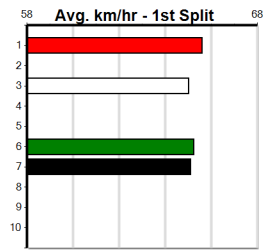

Traralgon

AUSSIE SECRET @ STUD

1
11:39AM

(VIC time)

Distance: 350m, Race Type: Maiden, Total Prizemoney: $2,535
1st: $1,680, 2nd: $520, 3rd: $260, 4th: $75

POSH PAWS (4) can race on the speed from the outset from her awkward draw and she could be the one to beat. LEONARDO ZEAL (1) showed speed in his good placing last start and looks like the main danger. SILVERTREE POP (6) has claims as well.

Watchdog Tips: **4** **1** **6** **8** **Bet:** Win 4

1

LEONARDO ZEAL [M] **Shown speed in good placing last start, danger.** **$4.20**
BK Dog Jun-22 Sire: SUPERIOR PANAMA Dam: ZEAL SENSATION
Owner(s): Real zeal (SYN), M Tabb, J Whittle, S Tabb, W Whittle, M Brown
Winning Distances: < 300m (0) 300 - 399m (0) 400 - 499m (0) 500 - 599m (0) 600 - 699m (0) > 700m (0)
Winning Weights:
4th (5) 31.3 410 HOR R1 05-Apr-24 24.22 23.32 7.00L PATRIOT JAMES (23.74) M/44 10.87 $2.70 M
2nd (4) 31.0 390 WBL R1 11-Apr-24 22.45 22.09 0.50L GRACE'S ENTITY (22.43) Q/11 8.66 $12.80 M

Box History

Bx	1st	2nd	3rd	4th	5th	6th	7th	8th
1								
2								
3								
4		1						
5				1				
6								
7								
8								

Prize Best $595.00 FSH
Starts 2-0-1-0
Trk/Dts 0-0-0-0
APM 595

Last 3 wins NOT included above

2

MIA MASTER [M] **Dams 1st litter showed talent, watch betting.** **$5.00**
BK Bitch Sep-22 Sire: ZACK MONELLI Dam: CIMARRON STRIP
Owner(s): G Masterson
Winning Distances: < 300m (0) 300 - 399m (0) 400 - 499m (0) 500 - 599m (0) 600 - 699m (0) > 700m (0)
Winning Weights:

Box History

Bx	1st	2nd	3rd	4th	5th	6th	7th	8th
1								
2								
3								
4								
5								
6								
7								
8								

Prize Best $0 FSH
Starts 0-0-0-0
Trk/Dts 0-0-0-0
APM 0

Last 3 wins NOT included above

3

DANCING DARCIE [M] **Steady debut placing last start, keep safe.** **$12.00**
BK Bitch Dec-21 Sire: MY REDEEMER Dam: AVA'S DREAM
Owner(s): A Gringhuis
Winning Distances: < 300m (0) 300 - 399m (0) 400 - 499m (0) 500 - 599m (0) 600 - 699m (0) > 700m (0)
Winning Weights:
3rd (5) 26.1 400 WGL R1 09-Apr-24 23.43 22.19 14.00 BLAZING DINO (22.52) Q/32 8.55 $66.60 M

Box History

Bx	1st	2nd	3rd	4th	5th	6th	7th	8th
1								
2								
3								
4								
5			1					
6								
7								
8								

Prize Best $260.00 FSH
Starts 1-0-0-1
Trk/Dts 0-0-0-0
APM 260

Last 3 wins NOT included above

4

POSH PAWS [M] **Can race on the speed throughout, can go close.** **$3.60**
BK Bitch May-22 Sire: AUSSIE INFRARED Dam: QUICK PAWS
Owner(s): DODGE N BOOKS (SYN), J Booker, R Aurisch, K Morrison
Winning Distances: < 300m (0) 300 - 399m (0) 400 - 499m (0) 500 - 599m (0) 600 - 699m (0) > 700m (0)
Winning Weights:
2nd (1) 30.0 350 TRA R1 07-Feb-24 20.05 19.45 3.75L PARIS CALLING (19.79) Q/12 6.48 $3.80 M
6th (7) 29.9 350 TRA R1 21-Feb-24 21.06 19.68 8.00L FIRST MATE (20.50) M/23 6.75 $3.80 M
2nd (4) 29.7 395 TRA R1 03-Apr-24 22.72 22.16 2.25L LUXFORD (22.57) Q/111 3.74 $10.90 M
3rd (6) 30.0 395 TRA R1 12-Apr-24 22.50 22.16 3.25L HIGH END CASH (22.28) Q/112 3.75 $3.00 M

Box History

Bx	1st	2nd	3rd	4th	5th	6th	7th	8th
1		1						
2								
3								
4		1						
5								
6			1					
7					1			
8								

Prize Best $1300.00 NBT
Starts 4-0-2-1
Trk/Dts 2-0-1-0
APM 1092

Last 3 wins NOT included above

5

*** VACANT BOX ***

Sire: Dam: Trainer:

Owner(s):
Winning Distances: < 300m (0) 300 - 399m (0) 400 - 499m (0) 500 - 599m (0) 600 - 699m (0) > 700m (0)
Winning Weights:

Box History