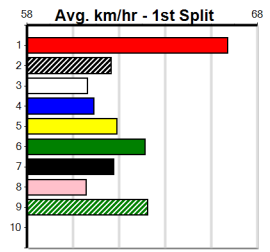

KISS PROFESSIONAL SOLUTIONS

Distance: 450m, Race Type: Mixed 6/7, Total Prizemoney: $2,925
1st: $1,950, 2nd: $600, 3rd: $300, 4th: $75

DR. KENNETH (3) posted an explosive win here 2 starts back before a smart placing again last start and he looks like the one to beat. ENGELKE ROAD (6) was a solid Warragul winner 2 starts back and may only need an ounce of luck to challenge.

Watchdog Tips: 3 6 4 1 Bet: Quinella 3/6 ($10 for 1000%)

Form Box Wgt Dist Track Date Time BON Margin 1st/2nd (Time) PIR Checked Comment W/R Split 1 S/P Grade
SODA GRENADIER [7] Met some handy ones of late, gun draw, threat. $12.00
Owner(s): J Gunton
Sire: BARCIA BALE Dam: SODA FLAKES
Trainer: Susan Richards (Devon Meadows)

MY SLICK RICK [6] May get burnt off early in this, needs to step. $6.50
Owner(s): G Masterson
Sire: FERAL FRANKY Dam: BELT UP LIBBA
Trainer: Debra Cumes (Drouin West)

DR. KENNETH [7] Explosive win here 2 starts back, hard to hold out $3.20
Owner(s): DOCTORS KENNELS (SYN), J McMahon, J Gill
Sire: HOOKED ON SCOTCH Dam: DR. ABBIE
Trainer: Judith McMahon (Darriman)

MR. PRESIDENT [7] Good turn of foot once balanced, big chance here. $7.00
Owner(s): Eye Candy (SYN), C Wilk, K Gorman
Sire: ZIPPING GARTH Dam: DREAMY EYES
Trainer: Christian Wilk (Tanjil South)

BE LITTLE [6] Handy placings in 4 of his last 5, must respect. $8.50
Owner(s): G Mcmillan
Sire: BERNARDO Dam: ZIPPING TINA
Trainer: Gary Mcmillan (Nambrok)

1

2

3

4

5

Box History table for Soda Grenadier

Box History table for My Slick Rick

Box History table for Dr. Kenneth

Box History table for Mr. President

Box History table for Be Little