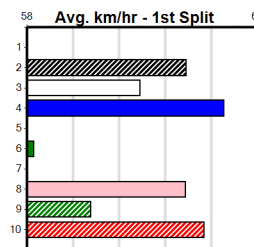

SPORTSBET BS RESPONSIBLY

Distance: 350m, Race Type: Mixed 6/7, Total Prizemoney: $2,925
1st: $1,950, 2nd: $600, 3rd: $300, 4th: $75

MINNIE ROCKS (7) posted fast straight wins in her first 2 starts and she can return to the winners list in this. PIA BELLA (8) charged late in her solid last start placing and can make her presence felt again. GOT VIBES (3) is racing in fine fashion.

Watchdog Tips: 7 8 3 4 Bet: Win 7

LITTLE TOGETHER [7] Handy win from this draw 3 back but harder here. $15.00
BK Dog Apr-22 Sire: ASTON DUKE Dam: ASTON GRENACHE
Trainer: Murray Collyer (Coburg East)
Winning Distances: < 300m (0) 300 - 399m (1) 400 - 499m (0) 500 - 599m (0) 600 - 699m (0) > 700m (0)
Winning Weights: 25.6(1)
3rd (7) 25.1 300 HVL R5 17-Jan-24 17.21 16.63 1.75L DUSK TILL DAWN (17.09) M/2 . . . W 3.95 $8.90 M
4th (2) 25.1 300 HVL R1 04-Feb-24 17.21 16.34 1.5L ORIENTAL AURORA (17.11) M/4 . . . . 4.12 $1.90 M
2nd (1) 25.4 300 HVL R2 16-Feb-24 17.18 16.72 1.25L EAGLES FLY ALONE (17.11) M/3 . . . . 4.02 $0.00 T3-M
3rd (7) 25.7 300 HVL R1 23-Feb-24 17.57 16.85 2.50L AWESOME JADE (17.41) M/5 . . . . 4.18 $3.10 T3-M
1st (1) 25.6 300 HVL R9 27-Feb-24 17.22 16.59 0.25L BONNIEVILLE ICON (17.24) M/2 . . . SW . 4.01 $3.20 M
6th (1) 25.9 300 HVL R1 05-Mar-24 17.27 16.48 8.50L TROPIC MAN (16.69) M/5 . . . . 4.08 $54.80 X67
8th (8) 25.8 390 BAL R9 11-Mar-24 23.46 22.26 14.00 JACK'S REGRET (22.52) S/88 . . . V14 W 8.97 $21.00 T3-7
Last 3 wins NOT included above
Box History
Bx 1st 2nd 3rd 4th 5th 6th 7th 8th
1 1 1 1 1 1 1 1
2 1 1 1 1 1 1 1
3 1 1 1 1 1 1 1
4 1 1 1 1 1 1 1
5 1 1 1 1 1 1 1
6 1 1 1 1 1 1 1
7 1 1 1 1 1 1 1
8 1 1 1 1 1 1 1
Prize Best $2495.00
Starts FSH
Trk/Dts 7-1-1-2
APM 0-0-0-0 1929

PARIS CALLING [6] Can show early speed but place looks best. $10.00
WF Bitch Oct-21 Sire: OUT OF RANGE Dam: TAYLOR'S CHIP
Trainer: William Majoro (Tanjil South)
Winning Distances: < 300m (0) 300 - 399m (2) 400 - 499m (0) 500 - 599m (0) 600 - 699m (0) > 700m (0)
Winning Weights: 28.2(1) 29.0(1)
1st (5) 29.0 350 TRA R10 06-Mar-24 20.10 19.86 8.50L SODA DOBBY (20.67) Q/11 . . . . 6.68 $2.50 X67
6th (3) 28.8 400 WGL R9 12-Mar-24 23.16 22.55 6.50L DOCHERTY (22.72) M/55 . . . . 8.49 $16.80 X67
6th (5) 28.7 400 WGL R3 19-Mar-24 23.27 22.39 7.50L VALENCIA JIM (22.76) M/65 . . . . 8.76 $22.80 X67
2nd (2) 28.7 400 WGL R3 25-Mar-24 22.82 22.46 3.00L ASTON CORLEONE (22.62) M/22 . . . . 8.33 $7.30 X67H
5th (2) 28.6 350 TRA R3 29-Mar-24 20.38 19.49 7.00L PLEIADIAN (19.91) M/56 . . . . 6.82 $4.80 X67
4th (4) 28.4 400 WGL R1 02-Apr-24 23.18 22.51 6.50L CHESTER KEEPING (22.75) M/43 . . . . 8.67 $24.50 X67F
4th (7) 28.4 435 SLE R3 07-Apr-24 25.07 24.50 3.25L URANA MUFFIN (24.85) M/222 . . . . 5.28 $10.80 6G
5th (5) 28.6 395 TRA R2 12-Apr-24 22.86 22.16 9.50L BIG JIM (22.21) M/687 . . . . 3.85 $7.50 X67
Last 3 wins NOT included above
1st (2) 28.2 350 TRA R1 07-Feb-24 19.79 19.45 3.75L POSH PAWS (20.05) M/21 . . . . 6.66 $9.80 M
Box History
Bx 1st 2nd 3rd 4th 5th 6th 7th 8th
1 1 1 1 1 1 1 1
2 1 1 1 1 1 1 1
3 1 1 1 1 1 1 1
4 1 1 1 1 1 1 1
5 1 1 1 1 1 1 1
6 1 1 1 1 1 1 1
7 1 1 1 1 1 1 1
8 1 1 1 1 1 1 1
Prize Best $5580.00
Starts 19.79(2)-7/2/24
Trk/Dts 12-2-2-2
APM 5-2-1-1 4218