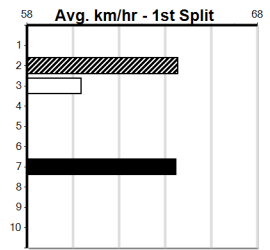

MCMAHON BUILDERS

Distance: 350m, Race Type: Maiden, Total Prizemoney: $2,535
1st: $1,680, 2nd: $520, 3rd: $260, 4th: $75

FAST LEGS (8) is the littermate of the speedy youngster Fast Love and she could be hard to hold out on debut. ROCKIN' QUEENIE (6) is a littermate of the handy Ponting and could be the danger with luck. RIO WINTER (1) can get the gun run.

Watchdog Tips: **8** **6** **1** **4** **Bet:** **Win 8**

Form Box	Wgt	Dist	Track	Date	Time	BON	Margin	1st/2nd (Time)	PIR	Checked	Comment	W/R	Split 1	S/P	Grade	
1	RIO WINTER [M] 1st starter from a handy dam, watch betting. $5.50															
	BK	Bitch		May-22												
	Owner(s): J Boreland		Sire: MEPUNGA BLAZER		Dam: CROWDZA COMING		Trainer: Tyllah Boreland (Seaspray)									
	Winning Distances: < 300m (0) 300 - 399m (0) 400 - 499m (0) 500 - 599m (0) 600 - 699m (0) > 700m (0)															
	Winning Weights:															
	Last 3 wins NOT included above															
	Box History															
	Prize Best Starts Trk/Dts APM															
	Box History															
	Prize Best Starts Trk/Dts APM															
2	DAWN OF DELTA [M] Been a bit one paced so far, place looks best. $12.00															
	BK	Dog		Nov-21												
	Owner(s): Fluffy Side Up (SYN), A Onley, P Onley, T Thornton		Sire: FERNANDO BALE		Dam: UNTIL DAWN		Trainer: Michael Tharle (Devon Meadows)									
	Winning Distances: < 300m (0) 300 - 399m (0) 400 - 499m (0) 500 - 599m (0) 600 - 699m (0) > 700m (0)															
	Winning Weights:															
	Last 3 wins NOT included above															
	Box History															
	Prize Best Starts Trk/Dts APM															
	Box History															
	Prize Best Starts Trk/Dts APM															
3	ANNA [M] Steady debut placing, place hopes if steps here. $8.00															
	BK	Bitch		May-21												
	Owner(s): J Gill		Sire: ASTON KIMETTO		Dam: BLUE SURFONIC		Trainer: Jennifer Gill (Darriman)									
	Winning Distances: < 300m (0) 300 - 399m (0) 400 - 499m (0) 500 - 599m (0) 600 - 699m (0) > 700m (0)															
	Winning Weights:															
	Last 3 wins NOT included above															
	Box History															
	Prize Best Starts Trk/Dts APM															
	Box History															
	Prize Best Starts Trk/Dts APM															
4	POINT THE FINGER [M] Litter is still starting out, betting best guide. $7.00															
	F	Bitch		Mar-22												
	Owner(s): J Guy		Sire: ASTON DEE BEE		Dam: FUGACIOUS		Trainer: Susan Dalton (Coldstream)									
	Winning Distances: < 300m (0) 300 - 399m (0) 400 - 499m (0) 500 - 599m (0) 600 - 699m (0) > 700m (0)															
	Winning Weights:															
	Last 3 wins NOT included above															
	Box History															
	Prize Best Starts Trk/Dts APM															
	Box History															
	Prize Best Starts Trk/Dts APM															
5	REBEL REGIS [M] Out of a lightly raced dam, watch betting. $7.00															
	BD	Dog		Jan-22												
	Owner(s): G Gray		Sire: WHISKEY RIOT		Dam: AUSSIE SWAN		Trainer: Georga Gray (Stratford)									
	Winning Distances: < 300m (0) 300 - 399m (0) 400 - 499m (0) 500 - 599m (0) 600 - 699m (0) > 700m (0)															
	Winning Weights:															
	Last 3 wins NOT included above															
	Box History															
	Prize Best Starts Trk/Dts APM															
	Box History															
	Prize Best Starts Trk/Dts APM