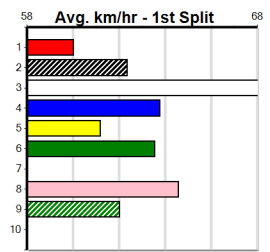

HOOKED ON SCOTCH @ STUD

Distance: 395m, Race Type: Mixed 6/7, Total Prizemoney: $2,925
1st: $1,950, 2nd: $600, 3rd: $300, 4th: $75

BLAZING DINO (3) recorded a fast all the way debut win last start and with natural improvement he looks hard to beat. ABUNDANT LUMENS (6) will find this easier than his recent outings and looks like the danger. HIGH END CASH (1) has claims also.

Watchdog Tips: 3 6 1 8 Bet: Trifecta 3/1,6/1,6,7,8 ($10 - 166.67%)

High End Cash [7] Solid maiden win here last start, chance if steps. $5.00
BD Dog May-22 Sire: AUSSIE INFRARED Dam: QUICK PAWS
Owner(s): DODGE N BOOKS (SYN), J Booker, R Aurisch, K Morrison
Trainer: Kellie Morrison (Kilmany)

Go Mummy's Boy [6] May get shuffled back early here, needs luck. $21.00
BK Dog Dec-20 Sire: MOREIRA Dam: AMELIA STAR
Owner(s): E Lieshout
Trainer: Eddie Lieshout (Drouin West)

Blazing Dino [7] Fast debut win last time, can improve, one to beat $2.00
BD Dog May-22 Sire: AUSSIE INFRARED Dam: QUICK PAWS
Owner(s): BRO'S IN ARMS (SYN), S Jarvis, R Jarvis, M Jarvis
Trainer: Shayne Jarvis (Tvers)

First Mate [6] Good win 4 back but will need luck from this draw. $15.00
BK Dog Oct-21 Sire: OUT OF RANGE Dam: TAYLOR'S CHIP
Owner(s): S Porteus
Trainer: William Major (Tanjil South)

Bang on Blue [7] Can show early speed but place looks best. $12.00
BEW Dog Feb-21 Sire: FERNANDO BALE Dam: MISS VANE
Owner(s): B Stephens
Trainer: Susan Richards (Devon Meadows)