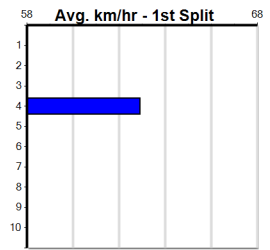

Traralgon

4

12:30PM

(VIC time)

HARD STYLE RICO @ STUD

Distance: 395m, Race Type: Maiden, Total Prizemoney: $2,535
1st: $1,680, 2nd: $520, 3rd: $260, 4th: $75

DEMONIC SPIRIT (6) is a littermate of the speedy Fast Love and he could be the one to beat on debut. HOT HAILEY (4) has shown good speed in her recent placings and can challenge with a clean jump. JAMS NIMBLE (3) has claims as well.

Watchdog Tips: **6** **4** **3** **1** **Bet:** **Win 6**

Form Box	Wgt	Dist	Track	Date	Time	BON	Margin	1st/2nd (Time)	PIR	Checked	Comment	WR	Split 1	S/P	Grade

1

SMOKIN' BLASTER [M] Litter includes the handy Bourbon Bullet. **$6.00**

BK Dog Dec-21 Sire: WALK HARD Dam: HONEY BOURBON

Owner(s): WE'RE ALL MATES (SYN), G Clifton, D Mckenzie Trainer: Gavin Clifton (Tynong Nth)

Winning Distances: < 300m (0) 300 - 399m (0) 400 - 499m (0) 500 - 599m (0) 600 - 699m (0) > 700m (0)

Winning Weights:

1	2	3	4	5	6	7	8

Last 3 wins NOT included above

Prize Best	$0
Starts	0-0-0-0
Trk/Dts	0-0-0-0
APM	0

2

MS. MANTRA ANNIE [M] Dam produced the talented My Anarchy Boy. **$8.00**

BK Bitch Aug-22 Sire: AUSSIE INFRARED Dam: SWEET WATERLOO

Owner(s): HEY YOU (SYN), T Jose, G Jose Trainer: Tanya Jose (Catani)

Winning Distances: < 300m (0) 300 - 399m (0) 400 - 499m (0) 500 - 599m (0) 600 - 699m (0) > 700m (0)

Winning Weights:

1	2	3	4	5	6	7	8

Last 3 wins NOT included above

Prize Best	$0
Starts	0-0-0-0
Trk/Dts	0-0-0-0
APM	0

3

JAMS NIMBLE [M] Litter has shown plenty of talent, watch betting. **$6.50**

WBK Bitch Jan-22 Sire: NEED MY MONEYNOW Dam: GRANDANA QUALI

Owner(s): J Bosnich Trainer: John Bosnich (Devon Meadows)

Winning Distances: < 300m (0) 300 - 399m (0) 400 - 499m (0) 500 - 599m (0) 600 - 699m (0) > 700m (0)

Winning Weights:

1	2	3	4	5	6	7	8

Last 3 wins NOT included above

Prize Best	$0
Starts	0-0-0-0
Trk/Dts	0-0-0-0
APM	0

4

HOT HAILEY [M] Shown speed in handy recent placings, go close. **$5.00**

BK Bitch Jun-22 Sire: ASTON DEE BEE Dam: MIA'S HAND

Owner(s): R Haines Trainer: Donna Dean (Nyora)

Winning Distances: < 300m (0) 300 - 399m (0) 400 - 499m (0) 500 - 599m (0) 600 - 699m (0) > 700m (0)

Winning Weights:

2nd (8)	25.8	435	SLE	R2	04-Feb-24	25.28	24.19	1.25L	CHRISSY HAND (25.20)	M/412				5.34	$11.60 M
7th (5)	26.3	435	SLE	R1	11-Feb-24	25.78	24.03	14.00	MINH NARDO (24.86)	M/346				5.34	$3.30 M
8th (6)	26.3	515	SAP	R1	18-Feb-24	31.25	29.35	16.00	HESTER RHODE (30.15)	M/2466				5.26	$10.70 M
4th (6)	26.5	395	TRA	R1	04-Mar-24	22.73	21.95	2.50L	RANGER'S GIRL (22.56)	M/533				3.86	$4.40 T3-M
2nd (1)	26.3	395	TRA	R2	25-Mar-24	23.02	22.47	1.75L	GIGANTOR (22.92)	M/211				3.80	$3.30 M
2nd (8)	27.0	395	TRA	R2	08-Apr-24	22.54	22.05	7.50L	DR. KENNETH (22.05)	Q/122				3.78	$2.90 T3-M

Last 3 wins NOT included above

Prize Best	$1210.00
Starts	NBT
Trk/Dts	6-0-3-0
APM	3-0-2-0
	992

5

*** VACANT BOX ***

Sire: Dam:

Owner(s): Trainer:

Winning Distances: < 300m (0) 300 - 399m (0) 400 - 499m (0) 500 - 599m (0) 600 - 699m (0) > 700m (0)

Winning Weights:

Box History

1	2	3	4	5	6	7	8