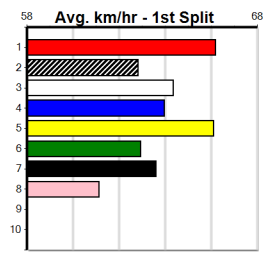

NAK SIGNS

Distance: 395m, Race Type: Grade 6, Total Prizemoney: $2,925
1st: $1,950, 2nd: $600, 3rd: $300, 4th: $75

HARLEY (3) can show explosive pace soon after box rise and she looks hard to hold out with any luck early. LOVELY LAINEY (4) could get the cart across in the early stages and looks like the danger here. DARNUM DESIRE (6) has plenty of ability also.

Watchdog Tips: **3** **4** **6** **5** **Bet:** **Box Trifecta 3,4,5,6 ($10 for 41.67%)**

1

CYCLONE NICK [6] **Wide runner, bit slow early, looks risky here.** **$15.00**

BK Dog Feb-21 Sire: MEPUNGA BLAZER Dam: AS ONLY IS
Owner(s): THE PINK (SYN), C Dalton, A Onley, L Dalton, P Onley Trainer: Colin Dalton (Coldstream)

Winning Distances: < 300m (0) 300 - 399m (2) 400 - 499m (0) 500 - 599m (0) 600 - 699m (0) > 700m (0)

Winning Weights: 33.0(1) 33.6(1)

Box	1st	2nd	3rd	4th	5th	6th	7th	8th
1	1							
2		2						
3			1	1				
4								
5					1			1
6						1		
7							1	
8								1

Prize Best Starts Trk/Dts APM: $5970.00 NBT 26-2-5-2 3-0-1-1 1281

2

DUNDEE RAIDER [6] **Wide runner drawn inside is a worry, may need luck** **$8.00**

LTF Dog Oct-19 Sire: BARTS OUTFMYWAY Dam: DUNDEE CALYPSO
Owner(s): A Farley Trainer: Aaron Farley (Churchill)

Winning Distances: < 300m (0) 300 - 399m (1) 400 - 499m (1) 500 - 599m (0) 600 - 699m (0) > 700m (0)

Winning Weights: 40.0(1) 40.5(1)

Box	1st	2nd	3rd	4th	5th	6th	7th	8th
1		1	1					
2								1
3						1		
4	2	1	1	1			2	
5			1		1			
6								
7				2	1	1		
8								1

Prize Best Starts Trk/Dts APM: $5535.00 22.25(4)-9/2/24 19-2-3-3 8-1-1-1 1989

3

HARLEY [6] **Can explode soon after box rise, hard to hold out.** **$2.80**

RF Bitch Jan-22 Sire: FERNANDO BALE Dam: SMOKIN' CINDY
Owner(s): Franstail (SYN), R Burns, G Mills, J Mills, M Hummel, A Corrone Trainer: Gregory Mills (Frankston)

Winning Distances: < 300m (0) 300 - 399m (1) 400 - 499m (1) 500 - 599m (0) 600 - 699m (0) > 700m (0)

Winning Weights: 25.4(1) 27.1(1)

Box	1st	2nd	3rd	4th	5th	6th	7th	8th
1	1							
2								
3								
4								
5	1							
6						1		1
7								
8			1	1	1			

Prize Best Starts Trk/Dts APM: $4340.00 NBT 10-2-2-1 1-0-1-0 3086

4

LOVELY LAINEY [6] **Can get a cart in the early stages, major player.** **$4.60**

BK Bitch Jun-22 Sire: ASTON DEE BEE Dam: MIA'S HAND
Owner(s): R Haines Trainer: Donna Dean (Nyora)

Winning Distances: < 300m (0) 300 - 399m (1) 400 - 499m (1) 500 - 599m (0) 600 - 699m (0) > 700m (0)

Winning Weights: 26.6(1) 27.2(1)

Box	1st	2nd	3rd	4th	5th	6th	7th	8th
1								
2		1						
3								1
4				1				
5								
6								
7								
8	2							

Prize Best Starts Trk/Dts APM: $2780.00 22.47(8)-8/4/24 5-2-1-1 1-1-0-0 2468

5

BALLYMOTE [6] **Showed speed in smart win 3 starts back, threat.** **$6.50**

BK Dog May-21 Sire: BARCIA BALE Dam: SPRING CLASSIC
Owner(s): A Wood Trainer: Andrew Wood (Nambrok)

Winning Distances: < 300m (0) 300 - 399m (1) 400 - 499m (1) 500 - 599m (0) 600 - 699m (0) > 700m (0)

Winning Weights: 33.9(1) 34.4(1)

Box	1st	2nd	3rd	4th	5th	6th	7th	8th
1								1
2	1					2		
3			1					
4		3	2	1				
5		1		1		2		
6					2			
7			1	1				
8	1		2	1	2			

Prize Best Starts Trk/Dts APM: $4400.00 FSH 26-2-4-4 0-0-0-0 1858