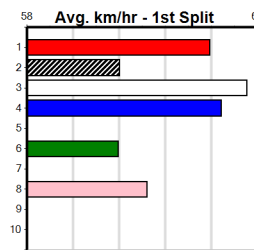

SPORTSBET MAKE IT A MULTI

Distance: 350m, Race Type: Grade 5 T3, Total Prizemoney: $2,925
1st: $1,950, 2nd: $600, 3rd: $300, 4th: $75

TEXAS LONG HORN (3) can race on the speed from the outset in this and he will be hard to reel in if he can find the arm. BEGONIA BELL (7) is much better than her form may suggest and she can challenge. HEAVY METAL (4) has claims as well.

Watchdog Tips: 3 7 4 8 Bet: Box Trifecta 3,4,7,8 ($10 for 41.67%)

Table with columns: Form Box, Wgt, Dist, Track, Date, Time, BON, Margin, 1st/2nd (Time), PIR, Checked, Comment, W/R, Split 1, S/P, Grade

FLYING IN HOT [5] Can show early speed but place looks best. $10.00
Owner(s): J Booker
Sire: ZAMBORA BROCKIE Dam: ROCK ME
Trainer: Justin Booker (Kilmany)
Winning Distances: < 300m (0) 300 - 399m (6) 400 - 499m (2) 500 - 599m (0) 600 - 699m (0) > 700m (0)
Winning Weights: 25.0(1) 25.2(2) 25.7(1) 25.8(1) 26.3(1) 26.5(1) 26.7(1)
Box History table and Prize Best Starts table included.

DR. EVERGREEN [5] Been well beaten in recent times, place looks best. $12.00
Owner(s): DOCTORS KENNELS (SYN), J McMahon, J Gill
Sire: AUSSIE INFRARED Dam: DR. ABBIE
Trainer: Emily McMahon (Darriman)
Winning Distances: < 300m (0) 300 - 399m (1) 400 - 499m (2) 500 - 599m (0) 600 - 699m (0) > 700m (0)
Winning Weights: 26.8(1) 28.5(1) 29.0(1)
Box History table and Prize Best Starts table included.

TEXAS LONG HORN [5] Can race on the speed throughout, major player. $3.20
Owner(s): R Haines
Sire: FERNANDO BALE Dam: CHEEKY HAND
Trainer: Donna Dean (Nyora)
Winning Distances: < 300m (0) 300 - 399m (4) 400 - 499m (5) 500 - 599m (0) 600 - 699m (0) > 700m (0)
Winning Weights: 29.0(1) 29.5(1) 29.9(1) 30.0(1) 30.2(2) 30.3(1) 30.4(1) 30.6(1)
Box History table and Prize Best Starts table included.

HEAVY METAL [5] Showed speed in smart win 3 starts back, chance. $4.60
Owner(s): Eye Candy (SYN), C Wilk, K Gorman
Sire: ORSON ALLEN Dam: ZIPPING POPPY
Trainer: Kate Gorman (Tanjil South)
Winning Distances: < 300m (0) 300 - 399m (3) 400 - 499m (2) 500 - 599m (0) 600 - 699m (0) > 700m (0)
Winning Weights: 30.2(1) 30.4(1) 30.9(1) 31.0(1) 31.5(1)
Box History table and Prize Best Starts table included.

*** VACANT BOX ***
Owner(s):
Sire: Dam:
Trainer:
Winning Distances: < 300m (0) 300 - 399m (0) 400 - 499m (0) 500 - 599m (0) 600 - 699m (0) > 700m (0)
Winning Weights:
Box History