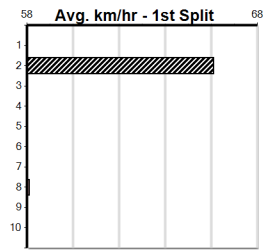

SURFACE CO

Distance: 350m, Race Type: Maiden, Total Prizemoney: $2,535
1st: $1,680, 2nd: $520, 3rd: $260, 4th: $75

BIRMINGHAM (1) is out of a proven dam that produced champion sprinter El Dorado and she may be the one to beat on debut from her gun draw. HOT SPOT (7) is a littermate of the speedy Fast Love and she may be the main danger with luck early.

Watchdog Tips: 1 7 6 4 Bet: Box Trifecta 1,4,6,7 ($10 for 41.67%)

Main race card table with columns: Form Box, Wgt, Dist, Track, Date, Time, BON, Margin, 1st/2nd (Time), PIR, Checked, Comment, W/R, Split 1, S/P, Grade. Includes race details for BIRMINGHAM [M], TERRY'S JEANS [M], GALLOPING DIANNE [M], OMEGA ROSITA [M], and RIO WHIZZER [M].

1

2

3

4

5

Box History table for BIRMINGHAM [M] with columns: Bx, 1st, 2nd, 3rd, 4th, 5th, 6th, 7th, 8th and summary statistics.

Box History table for TERRY'S JEANS [M] with columns: Bx, 1st, 2nd, 3rd, 4th, 5th, 6th, 7th, 8th and summary statistics.

Box History table for GALLOPING DIANNE [M] with columns: Bx, 1st, 2nd, 3rd, 4th, 5th, 6th, 7th, 8th and summary statistics.

Box History table for OMEGA ROSITA [M] with columns: Bx, 1st, 2nd, 3rd, 4th, 5th, 6th, 7th, 8th and summary statistics.

Box History table for RIO WHIZZER [M] with columns: Bx, 1st, 2nd, 3rd, 4th, 5th, 6th, 7th, 8th and summary statistics.