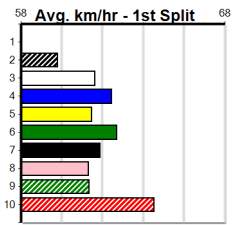

Suggested Quaddie:

1st Leg: 3,4,5,6,7 2nd Leg: 1,2,7
 3rd Leg: 1,3,5 4th Leg: 1,3,4,6
 Cost: \$50 for 27.78%

Mobile Form Guide

Average Winning Time:

Distance	Grade	Avg. Time
435m	Mixed 3/4	24.42
435m	Grade 5	24.63
435m	Grade 5 No Penalty	24.71
435m	Grade 6	24.75
435m	Grade 7	24.78
435m	Maiden	24.93
510m	Mixed 6/7	29.24

Track Record:

Distance	Time	Greyhound	Date Set
435m	24.030	WILD JAZZ	11-Feb-24
510m	28.502	FRED ROSE	31-Dec-23
640m	36.499	YOUR COLOUR ROOM	12-Nov-23

Sale

SPORTSBET BET WITH MATES

Distance: 435m, Race Type: Maiden, Total Prizemoney: \$2,535
1st: \$1,680, 2nd: \$520, 3rd: \$260, 4th: \$75