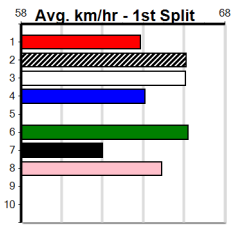

Sale

SPORTSBET SET A DEPOSIT LIMIT

Distance: 435m, Race Type: Mixed 3/4, Total Prizemoney: \$3,360
1st: \$2,250, 2nd: \$690, 3rd: \$345, 4th: \$75

8

2:07PM

(VIC time)

SODA HELEN (6) is blessed with a huge motor and if she can step on even terms she may prove too powerful in the middle stages. DAINTREE DAMAGE (3) has recorded some explosive wins in 3 of his last 4 starts and looks like the main danger.