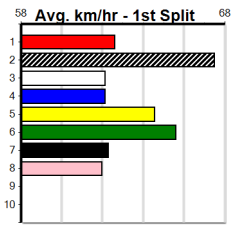

Sale

ACCELL ANIMAL THERAPY - VIC

Distance: 435m, Race Type: Grade 6, Total Prizemoney: $2,925
1st: $1,950, 2nd: $600, 3rd: $300, 4th: $75

4

12:57PM

(VIC time)

BLUE OPAL ROCKS (1) can set the tempo from box rise in this and he looks hard to reel in if he can find the arm here. OUR MABEL (1) does her best racing from inside draws and could be the danger. BLUEY LA LA (6) has claims if fully fit as well.

Watchdog Tips:

2

1

6

3

Bet:

Quinella 1/2 ($10 for 1000%)