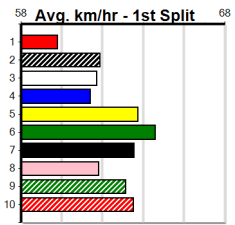

Sale

MORELLI'S FURNITURE & BEDTIME

Distance: 510m, Race Type: Mixed 6/7, Total Prizemoney: \$3,340
1st: \$2,230, 2nd: \$690, 3rd: \$345, 4th: \$75

7

1:47PM

(VIC time)

BIG LEX (3) can explode soon after box rise and if he can step on terms in this he may prove hard to hold out. BEAR HAND (1) can settle on the speed from the gun draw and could be prominent throughout. FASCINATE DEBRA (5) has claims as well.