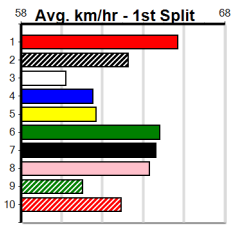

Sale

12
3:17PM
(VIC time)

BSG AUSTRALIA (250+RANK)

Distance: 435m, Race Type: Grade 5 No Penalty, Total Prizemoney: $2,925
1st: $1,950, 2nd: $600, 3rd: $300, 4th: $75

Watchdog Tips: **1** **7** **5** **6** Bet: **Win 1**

BE A CHARACTER (1) is drawn to race on the speed from the outset in this and he could prove hard to reel in if he finds the arm. MILLARA'S MONEY (7) ran a good placing 2 starts back and he could be right in the finish again here.