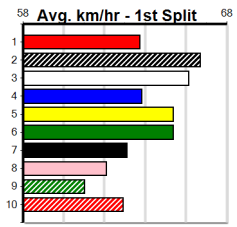

Sale

10 2:40PM (VIC time)

MONACELLARS (250+RANK)

Distance: 435m, Race Type: Grade 5 No Penalty, Total Prizemoney: $2,925 1st: $1,950, 2nd: $600, 3rd: $300, 4th: $75

JOLENE BALE (1) can race closer to the speed from her gun draw and she may only need an ounce of luck to salute here. BELOW THE CURVE (3) was a smart winner here 3 starts back and has the early speed to be prominent throughout.

Watchdog Tips:

1

3

5

2

Bet:

Win 1

Main table containing race details for 10 races. Each race entry includes horse name, trainer, jockey, odds, and performance statistics. Includes 'Winning Boxes' sidebars for each race.