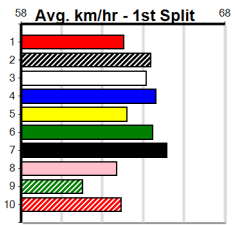

Sale

TRFM (250+RANK)

Distance: 435m, Race Type: Grade 5 No Penalty, Total Prizemoney: $2,925
1st: $1,950, 2nd: $600, 3rd: $300, 4th: $75

9

2:22PM

(VIC time)

WARIO (2) comes to Victoria after some classy Grafton wins in 2 of his last 3 starts and could be the one to beat first up. TORPEDO TOUHY (1) does his best racing from inside draws and can challenge. TEASER'S BEAUTY (3) can race on the speed.

Watchdog Tips: 2 1 3 4 Bet: **Box Quinella 1,2,3 ($10 for 333.33%)**

Form	Box	Weight	Dist	Track	Date	Time	BON	Margin	1st/2nd (Time)	PIR	Checked	Comment	W/R	Split 1	S/P	Grade

1 TORPEDO TOUHY [5] *Best racing has been from inside draws, danger.*

F D Mar-21 BERNARDO CHAMPAGNE LUXE **$8.50**

Trainer: Anthony Clarke-bruce (Trafalgar)

1st	(2)	32.0	400	WGL	R3	15-Mar-24	23.18	22.84	1.5LCANNONEER (23.28)	M/43	.	.	.	8.67	$15.70	X67
3rd	(3)	32.0	425	BEN	R7	22-Mar-24	23.98	23.47	4.00LASTON CAYENNE (23.71)	M/333	.	.	.	6.69	$40.10	RWH
2nd	(2)	31.9	425	BEN	R12	31-Mar-24	24.00	23.46	1.25LGEORGE MCFLY (23.91)	M/222	.	.	.	6.64	$11.70	5
8th	(6)	31.5	400	GEL	R12	05-Apr-24	23.53	22.48	11.00LDOWNSTREAM (22.78)	M/48	.	.	.	8.63	$20.30	5

Owner(s): A Clarke-bruce

Winning Boxes

1	2	3	4	5	6	7	8
1	2						
Prize				$9,370.00			
Best				NBT			
Starts				38-3-5-10			
Trk/Dst				3-0-0-1			
APM				$5742			

2 WARIO (NSW)[5] *Resuming, fast Grafton wins before spell, go close*

BK D Apr-21 PINDARI EXPRESS FIERY CRASH **$3.00**

Trainer: Bianca Clark (Briagolong)

8th	(1)	30.8	450	GRA	R8	31-Dec-23	26.34	25.70	9.50LGAME ON (25.70)	636	636	.	.	9.13	$8.50	5F
1st	(8)	30.8	350	GRA	R3	21-Jan-24	20.09	19.97	6.50LWARREN'S LAST (20.56)	121	121	.	.	4.19	$2.50	5F
1st	(1)	30.8	450	GRA	R10	30-Jan-24	25.68	25.61	4.25LDEBUSSY (25.97)	511	511	.	.	9.03	$2.30	5
4th	(5)	30.7	350	GRA	R1	18-Feb-24	20.28	19.78	4.25LSHE'S A BUMPY (19.99)	564	564	.	.	4.21	$4.00	5H

Owner(s): M Riccio

Winning Boxes

1	2	3	4	5	6	7	8
1				1			1
Prize				$7,220.00			
Best				FSH			
Starts				12-3-3-0			
Trk/Dst				0-0-0-0			
APM				$3141			

3 TEASER'S BEAUTY [5] *Can race on the speed throughout, chance here.*

WBEED B Dec-21 FERNANDO BALE BEAUTIFUL TEASE **$4.20**

Trainer: Uta Bickerton (Pearcedale)

5th	(6)	28.3	400	WGL	R9	16-Jan-24	23.21	22.27	10.00LASTON MADDOX (22.51)	M/78	.	.	.	8.73	$60.10	X67
2nd	(1)	28.3	450	TRA	R2	22-Jan-24	25.54	25.51	0.75LFLYING RYKER (25.51)	M/112	.	.	.	6.60	$7.80	X67
2nd	(5)	28.4	400	WGL	R9	28-Mar-24	22.93	22.84	1.25LFLY CHIC (22.85)	Q/11	.	.	.	8.29	$5.20	T3-6
1st	(5)	28.1	395	TRA	R9	01-Apr-24	22.66	22.27	2.75LSOMETHING CLEVER (22.84)	M/111	.	.	.	3.68	$1.70	T3-6

Owner(s): U Bickerton

Winning Boxes

1	2	3	4	5	6	7	8
1							
Prize				$5,560.00			
Best				FSH			
Starts				20-3-5-4			
Trk/Dst				0-0-0-0			
APM				$2960			

4 VELUZA BALE (NSW)[5] *Can show early speed but place looks best here.*

BK D Apr-21 DYNA VILLA QUAIL BALE **$5.50**

Trainer: Robert Camilleri (Lara)

4th	(3)	31.0	395	TRA	R10	08-Mar-24	22.55	21.83	6.50LWALLY (22.10)	M/333	.	.	.	3.78	$2.00	5
7th	(8)	31.3	395	TRA	R9	22-Mar-24	22.82	21.88	10.00LBERN BY (22.15)	M/677	.	.	.	3.77	$7.00	5
1st	(6)	30.9	410	HOR	R8	29-Mar-24	23.24	23.23	3.25LCLARK (23.46)	M/21	.	.	.	10.36	$3.00	X45
4th	(2)	30.9	395	TRA	R5	03-Apr-24	22.68	22.16	3.00LRADEBE (22.48)	M/665	.	.	.	3.85	$3.50	5

Owner(s): B Wheeler

Winning Boxes

1	2	3	4	5	6	7	8
2		2		1	2		
Prize				$16,740.00			
Best				NBT			
Starts				38-7-8-4			
Trk/Dst				3-0-0-1			
APM				$6020