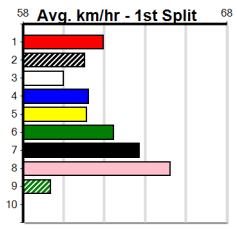

Sale

3
12:37PM
(VIC time)

INTA PLUMBING SERVICES

Distance: 435m, Race Type: Grade 7, Total Prizemoney: $2,925
1st: $1,950, 2nd: $600, 3rd: $300, 4th: $75

Watchdog Tips: 7 4 6 8 Bet: Box Trifecta 4,6,7,8 ($10 for 41.67%)

MALLY BOY (7) ran a solid Warragul placing 3 starts back and he looks hard to hold out in a race of this nature. DAINTREE VISION (4) can show a good turn of foot once balanced and can challenge with luck. KELLI (6) can show early speed and has claims