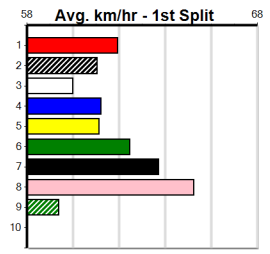

Watchdog Tips: **7** **4** **6** **8** **Bet:** **Box Trifecta 4,6,7,8 (\$10 for 41.67%)**

1

ON THE CUSP [7] **Been down the track in recent times, needs to step** **\$21.00**

BK Bitch Oct-20 Sire: ZAMBORA BROCKIE Dam: SEGOVIA Trainer: Elaine Wood (Nambrok)