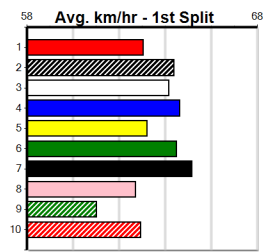

Sale

9

2:22PM

(VIC time)

TRFM (250+RANK)

Distance: 435m, Race Type: Grade 5 No Penalty, Total Prizemoney: $2,925
1st: $1,950, 2nd: $600, 3rd: $300, 4th: $75

WARIO (2) comes to Victoria after some classy Grafton wins in 2 of his last 3 starts and could be the one to beat first up. TORPEDO TIOHY (1) does his best racing from inside draws and can challenge. TEASER'S BEAUTY (3) can race on the speed.

Watchdog Tips: [2] [1] [3] [4] Bet: Box Quinella 1,2,3 ($10 for 333.33%)

TORPEDO TIOHY [5] Best racing has been from inside draws, danger. $8.50
Owner(s): A Clarke-bruce
Sire: BERNARDO Dam: CHAMPAGNE LUXE
Trainer: Anthony Clarke-bruce (Trafalgar)
Box History table and race details.

WARIO (NSW)[5] Resuming, fast Grafton wins before spell, go close $3.00
Owner(s): M Riccio
Sire: PINDARI EXPRESS Dam: FIERY CRASH
Trainer: Bianca Clark (Briagolong)
Box History table and race details.

TEASER'S BEAUTY [5] Can race on the speed throughout, chance here. $4.20
Owner(s): U Bickerton
Sire: FERNANDO BALE Dam: BEAUTIFUL TEASE
Trainer: Uta Bickerton (Pearcedale)
Box History table and race details.

VELUZA BALE (NSW)[5] Can show early speed but place looks best here. $5.50
Owner(s): B Wheeler
Sire: DYNA VILLA Dam: QUAIL BALE
Trainer: Robert Camilleri (Lara)
Box History table and race details.

MEDIATOR [5] Draw is a worry in this, will need to step cleanly $10.00
Owner(s): Bills Boys (SYN), R Hutty, B Hutty
Sire: ASTON DEE BEE Dam: IRONBARK LASS
Trainer: Lindsay Fulford (Maffra)
Box History table and race details.

1

2

3

4

5