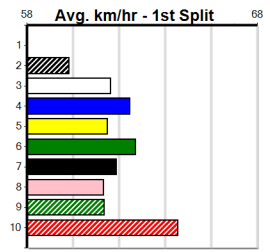

Sale
1
12:01PM
(VIC time)

SPORTSBET BET WITH MATES

Distance: 435m, Race Type: Maiden, Total Prizemoney: $2,535
1st: $1,680, 2nd: $520, 3rd: $260, 4th: $75

DAINTREE TIGER (7) is getting better with each start and after a string of recent placings he could breakthrough today. ANNA (1) showed enough talent for this on debut and could challenge first up. OUR BELLA ROSE (2) has claims as well in this.

Watchdog Tips: **7** **1** **2** **4** **Bet:** **Win 7**

Form Box	Wgt	Dist	Track	Date	Time	BON	Margin	1st/2nd (Time)	PIR	Checked	Comment	W/R	Split 1	S/P	Grade	
1	ANNA [M] Resuming, showed talent on debut, major player. $3.20															
	BK	Bitch	May-21		Sire: ASTON KIMETTO		Dam: BLUE SURFONIC		Trainer: Jennifer Gill (Darriman)							
	Owner(s): J Gill															
	Winning Distances: < 300m (0) 300 - 399m (0) 400 - 499m (0) 500 - 599m (0) 600 - 699m (0) > 700m (0)															
	Winning Weights:															
	3rd (2)	26.8	300	HVL	R2	27-Feb-24	17.33	16.59	2.50L	SERENITY GIRL (17.17)	S/5			4.07	$2.90	M
	Last 3 wins NOT included above															
	Box History															
	Prize Best Starts Trk/Dts APM															
	2	OUR BELLA ROSE [M] Smart placings in 2 of her last 4 starts, chance. $5.50														
BE		Bitch	May-22		Sire: FERAL FRANKY		Dam: ANNIE ROSE		Trainer: Jeffrey Chignell (Rosedale)							
Owner(s): S Chignell																
Winning Distances: < 300m (0) 300 - 399m (0) 400 - 499m (0) 500 - 599m (0) 600 - 699m (0) > 700m (0)																
Winning Weights:																
7th (4)		27.8	435	SLE	R2	03-Mar-24	25.81	24.41	17.00	MINH TEDDY (24.63)	S/788			5.43	$10.20	MH
2nd (4)		27.8	435	SLE	R2	10-Mar-24	25.15	24.30	4.00L	ROCK BALBOA (24.89)	S/732			5.48	$7.30	M
6th (7)		27.8	460	WGL	R1	15-Mar-24	27.02	25.86	9.00L	PONTING (26.39)	S/566			6.95	$7.80	M
3rd (8)		27.3	450	TRA	R1	22-Mar-24	25.56	24.81	7.00L	FOR PETE'S SAKE (25.09)	M/433			6.94	$36.00	MH
4th (7)		27.4	450	TRA	R2	29-Mar-24	25.53	24.83	8.00L	PLAY THE MINUTES (25.00)	M/644			6.82	$84.30	MF
Last 3 wins NOT included above																
Box History																
Prize Best Starts Trk/Dts APM																
3	ANDY ROSE [M] Far from disgraced in 2 starts to date, place hope $7.50															
	BEED	Dog	May-22		Sire: FERAL FRANKY		Dam: DASH OF ROSE		Trainer: Jeffrey Chignell (Rosedale)							
	Owner(s): S Chignell															
	Winning Distances: < 300m (0) 300 - 399m (0) 400 - 499m (0) 500 - 599m (0) 600 - 699m (0) > 700m (0)															
	Winning Weights:															
	4th (8)	35.7	435	SLE	R1	31-Mar-24	25.43	24.45	7.00L	KEEP ME CLOSE (24.95)	M/322			5.39	$7.30	M
	2nd (6)	35.3	435	SLE	R3	05-Apr-24	25.42	24.60	1.75L	CATCH SOME RAYS (25.31)	M/222			5.37	$2.10	M
	Last 3 wins NOT included above															
	Box History															
	Prize Best Starts Trk/Dts APM															
4	DR. BUCK [M] Can charge late in his races, threat with luck. $6.00															
	BD	Dog	Aug-22		Sire: FERAL FRANKY		Dam: PAYTON		Trainer: Marcus McMahon (Darriman)							
	Owner(s): DOCTORS KENNELS (SYN), J McMahon, J Gill															
	Winning Distances: < 300m (0) 300 - 399m (0) 400 - 499m (0) 500 - 599m (0) 600 - 699m (0) > 700m (0)															
	Winning Weights:															
	2nd (2)	35.5	450	TRA	R3	22-Mar-24	25.64	24.81	0.50L	LEXIE ROSE (25.62)	M/552			6.89	$4.00	MH
	6th (6)	35.1	450	TRA	R2	29-Mar-24	25.60	24.83	9.00L	PLAY THE MINUTES (25.00)	S/785			6.95	$16.40	MF
	4th (5)	34.7	435	SLE	R1	07-Apr-24	24.78	24.50	2.00L	JOHNSON STREET (24.65)	M/743			5.34	$7.60	M
	Last 3 wins NOT included above															
	Box History															
Prize Best Starts Trk/Dts APM																
5	HORATIO BALE [M] Biks Showed mid-race pace in recent placings, respect. $8.50															
	DKBD	Dog	Mar-22		Sire: JS FLAMIN ACE		Dam: FAITHY BALE		Trainer: Tammy Kennedy - harris (Deavon)							
	Owner(s): L Harris															
	Winning Distances: < 300m (0) 300 - 399m (0) 400 - 499m (0) 500 - 599m (0) 600 - 699m (0) > 700m (0)															
	Winning Weights:															
	6th (2)	26.9	450	WBL	R2	07-Feb-24	26.79	25.28	20.00	VINCENT BALE (25.43)	S/884			7.01	$8.80	M
	4th (2)	26.6	450	WBL	R1	22-Feb-24	26.59	25.25	4.25L	JUST TIME (26.30)	S/577			7.01	$19.80	MH
	5th (4)	26.9	450	WBL	R2	29-Feb-24	25.92	25.20	11.00	DASH OF WHISKY (25.20)	M/554			6.95	$41.80	MF