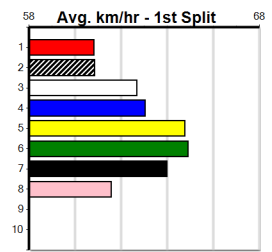

Sale
5
1:15PM
(VIC time)

FLYING COLOURS TRAVEL

Distance: 435m, Race Type: Grade 5, Total Prizemoney: $2,925
1st: $1,950, 2nd: $600, 3rd: $300, 4th: $75

BARRY BALE (4) was a scorching Horsham 27.19 winner 4 starts back and he may only need to step on terms to salute here. CHER'S HAND (5) showed speed in her good placings of late and can challenge. WHO (3) was a solid Warragul winner 2 back.

Watchdog Tips: **4** **5** **3** **6** **Bet:** **Box Trifecta 3,4,5,6 ($10 for 41.67%)**

1

LAQUITA STAR [5] Likely to be out the back early, needs it easier. **$51.00**
BK Bitch Oct-19 Sire: MY REDEEMER Dam: SHARNICA Trainer: Graeme Campbell (Drouin South)
Owner(s): G Campbell
Winning Distances: < 300m (0) 300 - 399m (2) 400 - 499m (3) 500 - 599m (0) 600 - 699m (0) > 700m (0)
Winning Weights: 26.3(1) 27.0(1) 27.2(1) 27.4(1) 27.5(1)
3rd (7) 27.9 460 WGL R8 09-Jan-24 26.61 26.14 5.50L TOOTSIE (26.23) M/843 . . . 6.91 $39.10 T3-5
5th (3) 28.2 460 WGL R8 18-Jan-24 26.55 25.93 8.00L AUDACIOUS LIVVY (26.03) M/877 . . . SW . . . 6.85 $43.80 T3-5
7th (6) 28.6 460 WGL R8 25-Jan-24 27.33 26.35 14.00 ABYSMAL (26.35) S/867 . . . . . 6.95 $24.10 T3-5
3rd (2) 28.3 460 WGL R6 01-Feb-24 26.41 26.02 5.50L BOURNE SUPREMACY S/753 . . . . . 6.87 $13.70 T3-5
6th (4) 28.5 460 WGL R8 08-Feb-24 26.27 25.87 4.25L DETERMINATION (25.98) M/886 . . . . . 6.93 $31.40 T3-5
4th (4) 27.8 460 WGL R7 24-Feb-24 26.22 25.80 4.75L TOUCH OF CLOVER (25.89) S/766 . . . . . 6.80 $21.00 5
5th (4) 27.3 460 WGL R8 21-Mar-24 26.38 25.93 6.50L JIMMY THE PUMPER (25.93) S/875 . . . . . 6.81 $34.70 X45
7th (5) 27.0 460 WGL R9 02-Apr-24 26.52 25.54 6.50L AERO RICCARTON (26.09) M/877 . . . . . 6.78 $110.40 5
Last 3 wins NOT included above
1st (5) 27.2 400 WGL R11 07-Apr-22 23.03 22.94 0.50L MISS MUMBY (23.05) M/21 . . . . . 8.60 $5.40 T3-6
1st (1) 27.4 460 WGL R6 27-Oct-22 27.21 26.77 0.75L COALVILLE FLYER (27.26) S/322 . . . . . 6.81 $4.80 T3-5
1st (2) 27.5 460 WGL R8 21-Dec-23 26.54 26.03 2.25L SIR LES (26.69) M/852 . . . . . 6.86 $22.20 5

2

TRICKY KELVIN [5] Better than form reads but place looks best here. **$15.00**
BK Dog Jul-20 Sire: AUSSIE INFRARED Dam: VALENCIA GEM Trainer: Jennifer Gieschen (Valencia Cree)
Owner(s): J Gieschen
Winning Distances: < 300m (0) 300 - 399m (0) 400 - 499m (5) 500 - 599m (0) 600 - 699m (0) > 700m (0)
Winning Weights: 31.4(1) 31.6(1) 32.0(1) 32.2(2)
2nd (3) 33.0 460 WGL R8 04-Jan-24 26.34 26.01 0.75L INTER SPARKLE (26.30) M/863 . . . . . 6.84 $8.30 5
6th (2) 32.8 435 SLE R12 14-Jan-24 25.02 24.33 7.50L NEED YOU NOW (24.50) S/888 . . . . . 5.44 $27.90 5
6th (8) 32.7 460 WGL R8 18-Jan-24 26.66 25.93 9.00L AUDACIOUS LIVVY (26.03) M/788 . . . . . 6.78 $5.60 T3-5
5th (1) 32.6 460 WGL R8 25-Jan-24 27.01 26.35 9.50L ABYSMAL (26.35) M/556 . . . . . 6.70 $4.10 T3-5
7th (2) 32.2 515 SAP R7 11-Feb-24 30.32 29.43 10.00 HERB (29.62) S/777 . . . . . 5.35 $68.30 5
7th (4) 32.4 460 WGL R8 15-Feb-24 26.50 26.03 6.00L MIGHTY HANNIBAL (26.09) M/887 . . . . . 6.88 $15.40 T3-5
F (2) 32.1 400 WGL R5 21-Mar-24 0.00 22.63 . . . . . LONG WAY HOME (23.26) . . . . . V7 . . . . . $6.60 5
6th (2) 32.3 400 WGL R12 04-Apr-24 23.69 22.65 8.00L ENRAGED (23.16) M/66 . . . . . SW 8.96 $1.80 T3-5
Last 3 wins NOT included above
1st (6) 32.2 460 WGL R5 23-Jul-23 26.01 26.01 4.75L BRAEMAR MURPHY (26.34) M/111 . . . . . 6.62 $11.70 RW
1st (2) 32.0 460 WGL R5 30-Jul-23 26.19 25.69 0.10L DR. CHIEFTAIN (26.19) M/222 . . . . . SW 6.66 $6.30 5
1st (1) 32.2 460 WGL R8 23-Nov-23 26.08 26.08 3.00L NIBIRU (26.28) S/863 . . . . . 6.82 $7.00 X45