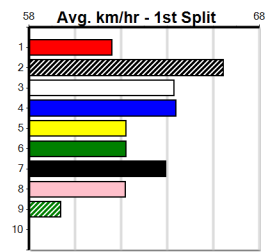

Sale

ED FOUNTAIN REMOVALS

2
12:16PM

(VIC time)

Distance: 435m, Race Type: Grade 7, Total Prizemoney: $2,925
1st: $1,950, 2nd: $600, 3rd: $300, 4th: $75

FIFI BALE (2) has ran some solid placings in recent times and she looks set for a much deserved victory in this. DAINTREE GODDESS (8) has been smartly placed in her last 2 starts and can challenge here. INDI GOES BANG (4) has claims as well.

Watchdog Tips: **2** **8** **4** **5** **Bet:** Trifecta 2,8/2,4,8/2,4,5,8 ($10 - 125%)

1

DR. OPHELIA [7] **Showed speed in steady last start win, harder here** **$15.00**

F Bitch May-22 Sire: FERAL FRANKY Dam: DR. MUMMA Trainer: Emily McMahon (Darriman)

Owner(s): W McMahon
Winning Distances: < 300m (0) 300 - 399m (0) 400 - 499m (1) 500 - 599m (0) 600 - 699m (0) > 700m (0)
Winning Weights: 29.0(1)

4th	(4)	29.1	435	SLE	R1	24-Mar-24	25.67	24.39	16.00	DR. GILLIAN (24.55)	S/234	5.42	$24.10	M
1st	(5)	29.0	435	SLE	R1	05-Apr-24	25.49	24.60	4.00L	CLEAN AND SHINE (25.76)	Q/211	5.34	$3.10	M
Last 3 wins NOT included above														

Box History

Bx	1st	2nd	3rd	4th	5th	6th	7th	8th
1								
2								
3								
4								
5	1							
6								
7								
8								

Prize Best	$1075.00
Starts	25.49(5)-5/4/24
Trk/Dts	2-1-0-0
APM	2-1-0-0
	1075

2

FIFI BALE (NSW)[7] **Ran some solid placings in recent times, go close.** **$2.80**

RF Bitch Dec-21 Sire: FERAL FRANKY Dam: ZELZER ALLEN Trainer: Robert Camilleri (Lara)

Owner(s): B Wheeler
Winning Distances: < 300m (0) 300 - 399m (1) 400 - 499m (0) 500 - 599m (0) 600 - 699m (0) > 700m (0)
Winning Weights: 28.4(1)

2nd	(7)	29.1	390	WBL	R2	14-Dec-23	22.42	22.01	1.5L	VALLETTA DASH (22.32)	M/23	8.78	$2.80	M
1st	(7)	28.4	390	WBL	R2	13-Jan-24	22.41	22.08	3.5L	LUCY JANE (22.65)	M/11	8.70	$1.50	M
Last 3 wins NOT included above														

Box History

Bx	1st	2nd	3rd	4th	5th	6th	7th	8th
1	1							
2								
3								
4								
5								
6								
7	1	2						
8								

Prize Best	$4220.00
Starts	FSH
Trk/Dts	9-1-3-3
APM	0-0-0-0
	2788

3

PACIFIC BEAUTY [7] **Can show early speed but place looks best here.** **$10.00**

WBD Bitch Dec-21 Sire: FERNANDO BALE Dam: BEAUTIFUL TEASE Trainer: Frederick Bickerton (Pearcedale)

Owner(s): F Bickerton
Winning Distances: < 300m (0) 300 - 399m (0) 400 - 499m (1) 500 - 599m (0) 600 - 699m (0) > 700m (0)
Winning Weights: 29.0(1)

2nd	(8)	29.2	400	WGL	R1	01-Feb-24	23.04	22.58	7.00L	SOMETHING CLEVER (22.59)	M/22	8.45	$4.70	T3-M
1st	(2)	29.0	400	WGL	R1	10-Feb-24	23.07	22.63	3.00L	HIT A NERVE (23.28)	M/11	8.66	$3.90	M
Last 3 wins NOT included above														

Box History

Bx	1st	2nd	3rd	4th	5th	6th	7th	8th
1		1						
2	1							
3		1						
4								
5								
6								
7								
8								

Prize Best	$2520.00
Starts	FSH
Trk/Dts	11-1-4-1
APM	0-0-0-0
	1984

4

INDI GOES BANG [7] **Good turn of foot once balanced, chance if steps.** **$4.20**

BE Bitch Mar-22 Sire: RAW ABILITY Dam: BLACK CHEVELLE Trainer: John Boreland (Seaspray)

Owner(s): G Masterson
Winning Distances: < 300m (0) 300 - 399m (1) 400 - 499m (0) 500 - 599m (0) 600 - 699m (0) > 700m (0)
Winning Weights: 26.4(1)

4th	(7)	27.4	350	TRA	R1	19-Jan-24	20.73	19.64	9.50L	ALPHA BLOKE (20.09)	M/64	7.03	$6.50	M
3rd	(4)	27.4	350	TRA	R1	26-Jan-24	20.07	19.71	2.25L	POWER PAWS (19.91)	M/43	6.83	$15.40	M
Last 3 wins NOT included above														

Box History

Bx	1st	2nd	3rd	4th	5th	6th	7th	8th
1								
2								
3								
4								
5								
6								
7								
8								

Prize Best	$2495.00
Starts	FSH
Trk/Dts	7-1-3-1
APM	0-0-0-0
	2361