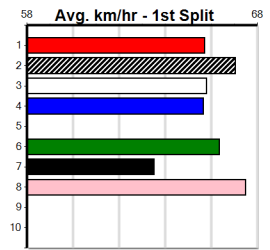

Sale
6
1:32PM
(VIC time)

PHILLIPSONS-SUPPORT COMMUNITY

Distance: 435m, Race Type: Grade 5, Total Prizemoney: $2,925
1st: $1,950, 2nd: $600, 3rd: $300, 4th: $75

KISAUNI (1) is drawn to race from the outset in this and he should prove hard to reel in if he can find the arm. HE'S NO SLOUCH (2) recorded a flying 23.79 Bendigo win 2 starts back and looks like the danger. JIMMY THE PUMPER (7) has claims as well.

Watchdog Tips: **1** **2** **7** **6** **Bet:** **Win 1**

1

KISAUNI [5] **Drawn to race on the speed throughout, go close.** **$3.20**
BK Dog Mar-22 Sire: FERNANDO BALE Dam: MOMBASA
Owner(s): Worldly (SYN), W Macpherson, P Campbell
Winning Distances: < 300m (0) 300 - 399m (1) 400 - 499m (3) 500 - 599m (5) 600 - 699m (0) > 700m (0)
Winning Weights: 29.3(2) 29.4(1) 29.5(1) 29.6(2) 29.8(1) 29.9(1) 30.6(1)

Box	1st	2nd	3rd	4th	5th	6th	7th	8th
1	1							
2			1					1
3	1							1
4	2	1				1	1	1
5	1							
6	1	1		1				
7					2			2
8	1	4	2	1		1		

Prize Best Starts Trk/Dts APM: $36515.00 NBT 30-9-6-3 2-0-1-0 18668

2

HE'S NO SLOUCH [5] **Flying Bendigo win 2 back, suited here, danger.** **$2.80**
BK Dog Feb-20 Sire: MY BRO FABIO Dam: FAIR OF FACE
Owner(s): AMSTEL (SYN), P Craig, L Jennings, N Tracy
Winning Distances: < 300m (0) 300 - 399m (0) 400 - 499m (12) 500 - 599m (5) 600 - 699m (0) > 700m (0)
Winning Weights: 35.8(1) 35.9(2) 36.2(2) 36.3(1) 36.4(1) 36.5(1) 36.8(2) 37.0(2) 37.1(2) 37.2(1) 37.4(1) 37.5(1)

Box	1st	2nd	3rd	4th	5th	6th	7th	8th
1	2	2	1					
2	3	1	5	1	2			
3	3	1	1	2		2		2
4	4	4		1	1			
5	1	2			2	1		
6	1	4		2			1	
7	1	2	1	1	1	1	1	
8	2	2	3	2	1	1	1	1

Prize Best Starts Trk/Dts APM: $139780.00 FSTD 70-17-18-11 0-0-0-0 8314

3

BROCKY SANDS [5] **Can be a bit hit or miss early, needs to hit here.** **$21.00**
F Dog Mar-20 Sire: ZAMBORA BROCKIE Dam: DUNDEE ALLY
Owner(s): FIVE HAPPY CHAPS (SYN), L Hughes, J Maurilli-pullin, R Nimbs, G Elmore, D Haley
Winning Distances: < 300m (0) 300 - 399m (3) 400 - 499m (4) 500 - 599m (4) 600 - 699m (0) > 700m (0)
Winning Weights: 30.4(1) 30.5(1) 30.6(1) 30.7(2) 31.0(1) 31.4(1) 31.6(1) 31.7(2) 31.9(1)

Box	1st	2nd	3rd	4th	5th	6th	7th	8th
1	3							
2		1	1		1			1
3					3			1
4	3	1		3	1	3	1	1
5	1	1		2	1			
6	1	2	1		1	2	1	
7	1	3	1	2	1			
8	2		3	1		1		

Prize Best Starts Trk/Dts APM: $39896.25 NBT 53-11-8-6 1-0-0-0 8784

4

RAGIN' ABLETT [5] **Handy placings of late but draw is a worry, place.** **$12.00**
BK Dog Apr-21 Sire: DYNA VILLA Dam: HURRICANE QUEEN
Owner(s): D Welsh
Winning Distances: < 300m (0) 300 - 399m (1) 400 - 499m (6) 500 - 599m (0) 600 - 699m (0) > 700m (0)
Winning Weights: 30.0(1) 30.4(1) 30.9(1) 31.0(3) 31.6(1)

Box	1st	2nd	3rd	4th	5th	6th	7th	8th
1	2		1	1	1			2
2	2			2				1
3	2	1	2	1	1	1		
4				1	1	1		
5		3		1	1	1		
6	1		1				1	
7					1			1
8			2			1		

Prize Best Starts Trk/Dts APM: $13500.00 FSH 37-7-4-6 0-0-0-0 5783

5

*** VACANT BOX ***
Sire: Dam:
Owner(s):
Winning Distances: < 300m (0) 300 - 399m (0) 400 - 499m (0) 500 - 599m (0) 600 - 699m (0) > 700m (0)
Winning Weights:

Trainer:
Box History