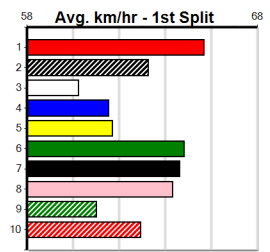

Sale
12
3:17PM
(VIC time)

BSG AUSTRALIA (250+RANK)

Distance: 435m, Race Type: Grade 5 No Penalty, Total Prizemoney: $2,925
1st: $1,950, 2nd: $600, 3rd: $300, 4th: $75

BE A CHARACTER (1) is drawn to race on the speed from the outset in this and he could prove hard to reel in if he finds the arm. MILLARA'S MONEY (7) ran a good placing 2 starts back and he could be right in the finish again here.

Watchdog Tips: 1 7 5 6 **Bet:** Win 1

Form Box	Wgt	Dist	Track	Date	Time	BON	Margin	1st/2nd (Time)	PIR	Checked	Comment	WR	Split 1	S/P	Grade

BE A CHARACTER [5]
BE Dog **Nov-20**
Owner(s): G Mcmillan
Sire: BERNARDO Dam: ZIPPING TINA
Winning Distances: < 300m (0) 300 - 399m (3) 400 - 499m (0) 500 - 599m (0) 600 - 699m (0) > 700m (0)
Winning Weights: 29.2(1) 30.1(1) 30.2(1)

Drawn to race on the speed in this, can go close.
$7.00
Trainer: Gary Mcmillan (Nambrok)

Bx	1st	2nd	3rd	4th	5th	6th	7th	8th
1	1	1	1	1	1	1	1	1
2		1		2	2	1		
3	1	1	1	1	1			
4		2		2	1	3	3	1
5	1	1	3	2	2	2	1	
6			2	1			3	
7		1	1	1	1	1	1	
8	2							

Prize Best Starts Trk/Dts APM
$9130.00 NBT
53-3-6-5 6-0-1-1
2045

FREEMAN'S HOPE [5]
BK Bitch **Nov-19**
Owner(s): AMSTEL (SYN), P Craig, L Jennings, N Tracy
Sire: WALK HARD Dam: POPOWSKI
Winning Distances: < 300m (0) 300 - 399m (0) 400 - 499m (13) 500 - 599m (0) 600 - 699m (0) > 700m (0)
Winning Weights: 25.0(1) 25.1(2) 25.3(2) 25.5(1) 25.6(4) 25.8(1) 25.9(1) 26.1(1)

Showed speed in handy win 4 starts back, place
$15.00
Trainer: Leigh Jennings (Maffra)

Bx	1st	2nd	3rd	4th	5th	6th	7th	8th
1	4	2	3		2	2	1	1
2			1	1	3	1	4	2
3	1	1	1	1	3	1	3	5
4		2	1	1	4	1	3	1
5	2	1	1	2	1		2	2
6	2	2	1	2	3			1
7	3				1	1	3	
8	1	2		2	3	2	1	1

Prize Best Starts Trk/Dts APM
$26880.00 NBT
24.99(7)-6/9/23 100-13-10-9
13-1-0-2 2725

AKINA ADONIS [5]
WBK Dog **Mar-20**
Owner(s): TAMBO (SYN), S McKay, J Rowley, D McKay
Sire: COSMIC CHIEF Dam: IZUMI
Winning Distances: < 300m (0) 300 - 399m (2) 400 - 499m (1) 500 - 599m (0) 600 - 699m (0) > 700m (0)
Winning Weights: 30.8(1) 31.7(1) 32.0(1)

Not racing well enough of late, will need to step.
$21.00
Trainer: Samantha McKay (Denison)

Bx	1st	2nd	3rd	4th	5th	6th	7th	8th
1				1	1	1	1	1
2					3	1	2	1
3	2				4			1
4	1	1	1	2	1	5	1	
5		1	3		3		2	1
6		1			3	1	5	
7	1	1	1	1	3	2		
8				1	1	1	2	2

Prize Best Starts Trk/Dts APM
$6105.00 NBT
67-3-4-6 4-0-0-0
1028

ZIPPING BOWIE (NSW)[5]
BK Dog **Aug-21**
Owner(s): T Kennedy - harris
Sire: ZIPPING GARTH Dam: ZIPPING PARIS
Winning Distances: < 300m (0) 300 - 399m (4) 400 - 499m (1) 500 - 599m (0) 600 - 699m (0) > 700m (0)
Winning Weights: 28.3(1) 29.5(2) 29.8(1) 30.0(1)

Much better than form may appear, keep safe.
$12.00
Trainer: Tammy Kennedy - harris (Deavon)

Bx	1st	2nd	3rd	4th	5th	6th	7th	8th
1	1	1	1	1	1	1		
2		1	1	1	1			
3		2			1	1	1	
4	1		1	2		1	1	
5					1			1
6	2	1	1	1			2	2
7					1	2		
8	1		2					

Prize Best Starts Trk/Dts APM
$10860.00 NBT
37-5-4-6 4-0-0-0
3362

KNIGHT CUDDLE (NSW)[5]
BK Dog **Jun-21**
Owner(s): D Cumes
Sire: MAGICAL BALE Dam: ZULU TOP
Winning Distances: < 300m (0) 300 - 399m (0) 400 - 499m (3) 500 - 599m (0) 600 - 699m (0) > 700m (0)
Winning Weights: 37.5(1) 37.9(2)

Good Traralgon win 4 starts back, chance with luck
$3.20
Trainer: Debra Cumes (Drouin West)

Bx	1st	2nd	3rd	4th	5th	6th	7th	8th
1	2						1	2
2			3		1			
3	1	1	1		1	2		
4				1			1	1
5				1				1
6		1			1	3		
7			1		3			
8				1	1		2	1

Prize Best Starts Trk/Dts APM
$6495.00 FSTD
35-3-2-5 0-0-0-0
2902