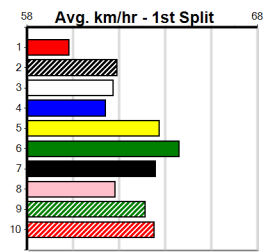

Sale

7

1:47PM

(VIC time)

MORELLI'S FURNITURE & BEDTIME

Distance: 510m, Race Type: Mixed 6/7, Total Prizemoney: $3,340
1st: $2,230, 2nd: $690, 3rd: $345, 4th: $75

BIG LEX (3) can explode soon after box rise and if he can step on terms in this he may prove hard to hold out. BEAR HAND (1) can settle on the speed from the gun draw and could be prominent throughout. FASCINATE DEBRA (5) has claims as well.

Watchdog Tips: **3** **1** **5** **4** **Bet:** **Win 3**

1

BEAR HAND [6] **$3.20**
BK Dog Jun-22 Sire: ASTON DEE BEE Dam: MIA'S HAND
Owner(s): R Haines
Winning Distances: < 300m (0) 300 - 399m (1) 400 - 499m (1) 500 - 599m (0) 600 - 699m (0) > 700m (0)
Winning Weights: 30.3(1) 31.2(1)

Box	1st	2nd	3rd	4th	5th	6th	7th	8th
1								
2	1							
3								
4								
5	1							
6								
7								
8								

Trainer: Donna Dean (Nyora)

2

BE LITTLE [6] **$12.00**
BK Dog Nov-20 Sire: BERNARDO Dam: ZIPPING TINA
Owner(s): G Mcmillan
Winning Distances: < 300m (0) 300 - 399m (2) 400 - 499m (0) 500 - 599m (0) 600 - 699m (0) > 700m (0)
Winning Weights: 31.4(1) 31.5(1)

Box	1st	2nd	3rd	4th	5th	6th	7th	8th
1								
2	1	1	2	1	1			1
3		2	2	1				
4			1					
5				2		1		
6		2	1	2	1			
7	1		1	2	1	1		
8	1		4		2			

Trainer: Gary Mcmillan (Nambrok)

3

BIG LEX [6] **$5.50**
BE Dog Sep-21 Sire: SENNACHIE Dam: WON'T STOP HER
Owner(s): J Bowman
Winning Distances: < 300m (0) 300 - 399m (2) 400 - 499m (0) 500 - 599m (0) 600 - 699m (0) > 700m (0)
Winning Weights: 32.7(1) 33.2(1)

Box	1st	2nd	3rd	4th	5th	6th	7th	8th
1	1	1	1	1	1	1	1	1
2		2	1	1	2			
3		1		3				
4	2			1	2	1	1	
5	1	2	1	1	1	1	1	
6				1	1	1		1
7		1	1	2	3	1	1	
8		2	1		1	2	1	1

Trainer: Justin Bowman (Kilmany)

4

JELLICENT BALE (NSW)[7] **$10.00**
BK Bitch May-21 Sire: ALLEN DEED Dam: DYNA ZESTY
Owner(s): B Wheeler
Winning Distances: < 300m (0) 300 - 399m (0) 400 - 499m (1) 500 - 599m (0) 600 - 699m (0) > 700m (0)
Winning Weights: 27.9(1)

Box	1st	2nd	3rd	4th	5th	6th	7th	8th
1								
2	1	1	3	3	1	1		2
3			1	4				
4	1		1		1		1	
5		1			1		1	
6				1	3			1
7		1	1	1				
8		2	1		2			1

Trainer: Ricky Coleman (Lara)

5

FASCINATE DEBRA (NSW)[6] **$4.20**
DKBD Bitch Jun-22 Sire: FERNANDO BALE Dam: FUNKY PORTELLI
Owner(s): N Holloway
Winning Distances: < 300m (0) 300 - 399m (2) 400 - 499m (0) 500 - 599m (0) 600 - 699m (0) > 700m (0)
Winning Weights: 24.9(1) 26.1(1)

Box	1st	2nd	3rd	4th	5th	6th	7th	8th
1								
2	1			1				
3								
4								
5					1			
6	1			1				
7					2			
8		1			1			

Trainer: Steven Hanning (Newborough)