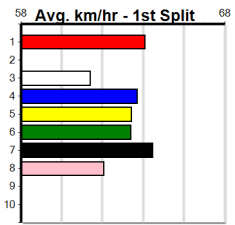

SPORTSBET HT3

Distance: 525m, Race Type: Maiden Heat, Total Prizemoney: $2,860
1st: $1,900, 2nd: $590, 3rd: $295, 4th: $75

3

7:34PM
(VIC time)

MEMPHIS RAINS (6) should have more than enough pace to cross and lead and he won't get a better chance to score. LIVEABLE (4) has been well supported in her two runs and she is expected to show improvement. RECYCLED (1) has the right draw

Watchdog Tips: **6** **4** **1** **5** **Bet:** **Win 6**