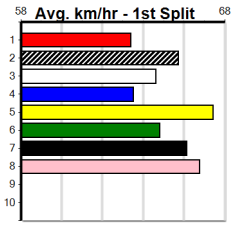

6
8:27PM
(VIC time)

LADY JULIA (8) will be skinny odds, however she'll have to work hard for the top and she is suspect late. The powerful UNDERWAY (1) can settle in the top four and he will be strong late, while REV ROSE (4) will get a nice run through and charge late

Watchdog Tips: 1 4 2 3 Bet: Box Trifecta 1,2,3,4 ($10 for 41.67%)

Table with 10 rows, each representing a race. Each row contains: Race Number, Name, Trainer, Date, Location, Time, Odds, Margin, 1st/2nd Time, PIR, Checked, Comment, W/R, Split 1, S/P, Grade, and Winning Boxes. Race 1: UNDERWAY [5], MY DEWANA PENNY, $3.40. Race 2: SWIFT VODKA (NSW)[5], NORMAN'S GIRL, $10.00. Race 3: MINTY BOX (QLD)[5], LAVA YOU BEAUTY, $8.00. Race 4: REV ROSE [5], JD REVELATION, $6.50. Race 5: BLAME SPENCER [5], BLAME THE FAME, $12.00. Race 6: MAXED OUT [5], PAT'S LASS, $7.50. Race 7: BAY TUDOR [5], SUMMER SKYE, $18.00. Race 8: LADY JULIA [5], SHORE'S GIRL, $3.60. Race 9: *** NO RESERVE ***. Race 10: *** NO RESERVE ***.