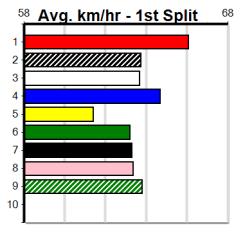

KCR PET TRANSPORT

Distance: 525m, Race Type: Grade 5 T3, Total Prizemoney: $3,340
1st: $2,230, 2nd: $690, 3rd: $345, 4th: $75

11
0:17PM
(VIC time)

ONE OF ONE (1) should have no trouble holding the early lead and she is very hard to get past when on the arm. AEROPLANE RICKY (4) is talented when on song and he will be better for the run last time. WHERE IS HE (3) can settle on the speed.

Watchdog Tips: **1** **4** **3** **6** **Bet:** **Win 1**