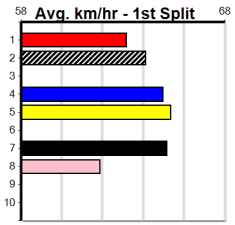

## 9:57PM

(VIC time)

Distance: 525m, Race Type: Grade 6, Total Prizemoney: \$3,340  
1st: \$2,230, 2nd: \$690, 3rd: \$345, 4th: \$75

SHAYNA BALE (5) will appreciate the lack of pace underneath and she should find the rail and lead without too much trouble. SIMON ALI (7) should sit outside of the yellow and he will be prominent throughout. KING ETERNAL (1) just needs luck