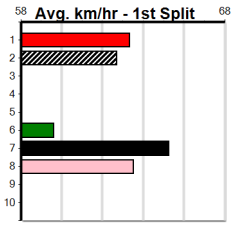

SPORTSBET HT1

Distance: 525m, Race Type: Maiden Heat, Total Prizemoney: $2,860
1st: $1,900, 2nd: $590, 3rd: $295, 4th: $75

1
6:49PM
(VIC time)

HIBIKI BLUE (1) is drawn to hold the early lead and she is the best of the raced brigade. SACHIN (4) is a well bred type and he will get some cover from the wide running VELOX BALE (6) in the early stages. BOB DEEDS (7) may be value.

Watchdog Tips: **1** **4** **7** **8** **Bet:** **Win 1**