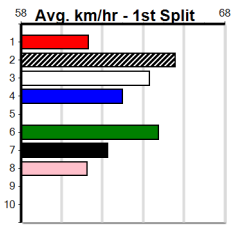

SUPERHEROES NIGHT - April 13

Distance: 525m, Race Type: Mixed 6/7, Total Prizemoney: $3,340
1st: $2,230, 2nd: $690, 3rd: $345, 4th: $75

5

8:10PM

(VIC time)

WREN BALE (8) should get a nice cart across in the run to the bend and she will go to work in the middle stages. CRUSOE RICO (6) had little luck here last time and he will be better for the run. BUN QUAKE (7) just needs to find the rail early

Watchdog Tips: **8** **6** **7** **1** **Bet:** **Box Trifecta 1,6,7,8 ($10 for 41.67%)**