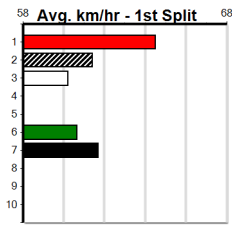

Distance: 525m, Race Type: Maiden Heat, Total Prizemoney: $2,860
1st: $1,900, 2nd: $590, 3rd: $295, 4th: $75

4

7:50PM

(VIC time)

WHISKY TRIP (4) is bred to be a star and he is a member of a very powerful kennel. TAMMY MCIVOR (7) has been impressive in her two runs to date she will be suited to this distance range. DISHEVELED (6) is an improving type.

Watchdog Tips:

4 **7** **6** **5** Bet: **Win 4**