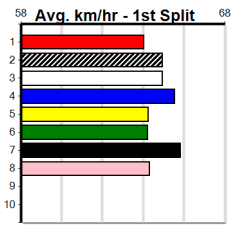

GIRLS NIGHT OUT - April 27

Distance: 525m, Race Type: Grade 5, Total Prizemoney: $3,340
1st: $2,230, 2nd: $690, 3rd: $345, 4th: $75

7
8:51PM
(VIC time)

KIMIKO (7) should have enough pace to cross and find the rail and she will find this easier than her recent racing. ASTON ALLURE (3) is having her first look here but she will settle in the top three and she just needs some luck through the bend.

Watchdog Tips: **7** **3** **2** **8** **Bet:** **Win 7**