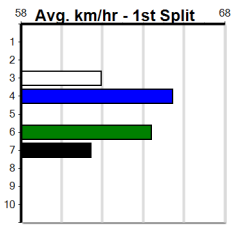

SPORTSBET HT5

Distance: 525m, Race Type: Maiden Heat, Total Prizemoney: $2,860
1st: $1,900, 2nd: $590, 3rd: $295, 4th: $75

9

9:33PM

(VIC time)

STAPLETON (6) has the speed to cross early on and he should give a nice sight. REV PENNY (7) is an improving type. MCIVOR JEWELS (3) is right in the market early on

Watchdog Tips:

6

7

3

2

Bet:

Win 6

Form Box Weight Dist Track Date Time BON Margin 1st/2nd (Time) PIR Checked Comment W/R Split 1 S/P Grade

1 UP THE CREEK [M] *Well bred, drawn to get the breaks, watch betting*
BK D Mar-22 RAW ABILITY UP THE AMOUNT **$10.01**

Trainer: Julie Chilcott (Heathcote)
Owner(s): Greysynd Racing (SYN), W Owen, J Chilcott, A Long

Winning Boxes

1	2	3	4	5	6	7	8
Prize					$0		
Best					FSH		
Starts					0-0-0-0		
Trk/Dst					0-0-0-0		
APM					$0		

2 SWINGING SINGH [M] *Dam has produced some capable types*
BK D Oct-22 ASTON RUPEE SLINKY INKY **$4.40**

Trainer: James Shaw (Seymour)
Owner(s): M Haines

Winning Boxes

1	2	3	4	5	6	7	8
Prize					$0		
Best					FSH		
Starts					0-0-0-0		
Trk/Dst					0-0-0-0		
APM					$0		

3 MCIVOR JEWELS [M] *Two runs have been solid enough, value runner*
RBD B May-22 FERAL FRANKY MCIVOR VERNA **$4.40**

Trainer: Julie Priest (Junortoun)
Owner(s): J Priest

Winning Boxes

1	2	3	4	5	6	7	8
Prize					$520.00		
Best					FSH		
Starts					2-0-1-0		
Trk/Dst					0-0-0-0		
APM					$520		

4 OLLIE DEEDS [M] *Steady to date, lacks early speed, tough ask*
BK D Feb-22 SENNACHIE BEAUT DEEDS **$7.50**

Trainer: Garry Anders (Koroit)
Owner(s): G Anders

Winning Boxes

1	2	3	4	5	6	7	8
Prize					$75.00		
Best					NBT		
Starts					2-0-0-0		
Trk/Dst					1-0-0-0		
APM					$75		

5 *** VACANT BOX ***

Trainer:
Owner(s):

Winning Boxes

1	2	3	4	5	6	7	8
Prize							
Best							
Starts							
Trk/Dst							
APM							

6 STAPLETON [M] *Has the speed to cross early on, top hope*
BD D May-22 ORSON ALLEN MILLY MAC **$6.00**

Trainer: Brett McIntyre (Exford)
Owner(s): B McIntyre

Winning Boxes

1	2	3	4	5	6	7	8
Prize					$992.14		
Best					NBT		
Starts					3-0-0-2		
Trk/Dst					1-0-0-1		
APM					$992		

7 REV PENNY [M] *Improving type, has early pace, can threaten*
BE B Mar-22 SHIMA SHINE JD REVELATION **$2.50**

Trainer: Thomas Dailly (Anakie)
Owner(s): DAILLY GREYHOUND FARMS (SYN), G Dailly, T Dailly

Winning Boxes

1	2	3	4	5	6	7	8
Prize					$1,010.00		
Best					NBT		
Starts					14-0-1-1		
Trk/Dst					1-0-0-0		
APM					$932		

8 THIS TRAIN [M] ***** SCRATCHED *****
BK D Aug-22 ASTON RUPEE IMMINENT REALITY **$3.00**

Trainer: Vicki Wisener (Devon Meadows)
Owner(s): The Grand Prix (SYN), G Rounds, J Woodbridge

Winning Boxes

1	2	3	4	5	6	7	8
Prize					$0		
Best					FSH		
Starts					0-0-0-0		
Trk/Dst					0-0-0-0		
APM					$0		

9 *** NO RESERVE ***

Trainer:
Owner(s):

Winning Boxes

1	2	3	4	5	6	7	8
Prize							
Best							
Starts							
Trk/Dst							
APM							

10 *** NO RESERVE ***

Trainer:
Owner(s):

Winning Boxes

1	2	3	4	5	6	7	8
Prize							
Best							
Starts							
Trk/Dst							
APM