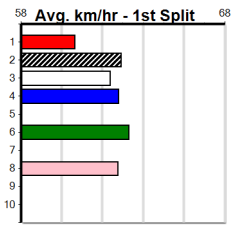

SPORTSBET HT2

Distance: 525m, Race Type: Maiden Heat, Total Prizemoney: $2,860
1st: $1,900, 2nd: $590, 3rd: $295, 4th: $75

2
7:11PM
(VIC time)

RUN DON'T WALK (5) meets a steady line-up on debut and her dam has produced some star chasers already. ZIPPING KAI (6) was backed for plenty last time and she will improve with more racing. THUNDERBOLT ROSS (2) will be strong late.

Watchdog Tips: **5** **6** **2** **1** **Bet:** **Box Trifecta 1,2,5,6 ($10 for 41.67%)**