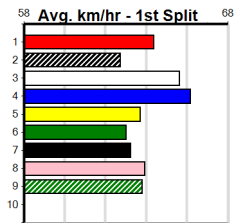

GORSKI TIPPERS & TRAILERS

Distance: 525m, Race Type: Grade 5 T3, Total Prizemoney: $3,340
1st: $2,230, 2nd: $690, 3rd: $345, 4th: $75

12

10:37PM
(VIC time)

OREGON CALDWELL (8) should have the speed to cross early and he has a fair bit on these class wise. GEORGE'S BEST (3) can settle in the top three and he is getting stronger all the time. LEARNED LESSON (1) will be strong late.

Watchdog Tips:

8

3

1

2

Bet:

Win 8