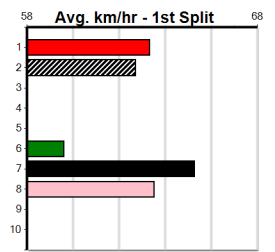

Watchdog Tips: 1 4 7 8 Bet: Win 1

Table with columns: Form Box, Wgt, Dist, Track, Date, Time, BON, Margin, 1st/2nd (Time), PIR, Checked, Comment, W/R, Split 1, S/P, Grade

HIBIKI BLUE [M] Drawn to lead, best credentials, go close \$2.40
BE Bitch Jul-22 Sire: FERAL FRANKY Dam: MIYAZAKI
Owner(s): A Lie
Winning Distances: < 300m (0) 300 - 399m (0) 400 - 499m (0) 500 - 599m (0) 600 - 699m (0) > 700m (0)
Winning Weights:
7th (7) 23.3 525 MEP R3 13-Mar-24 31.46 30.03 13.00 OPRAH BALE (30.58) M/3677 5.24 \$10.90 MH
6th (5) 23.2 525 MEP R2 20-Mar-24 31.34 30.00 12.00 BUN QUAKE (30.56) M/3566 5.26 \$18.50 M
2nd (3) 23.4 525 MEP R1 27-Mar-24 30.40 29.96 2.00L SPIKE SPIEGEL (30.27) Q/1111 5.17 \$38.20 M
6th (4) 23.3 525 MEP R1 03-Apr-24 31.42 29.91 20.00 FLYING ENVY (30.04) M/7655 5.52 \$3.30 M
Last 3 wins NOT included above
Box History
Prize Best \$590.00 NBT
Starts 4-0-1-0
Trk/Dts 4-0-1-0
APM 590