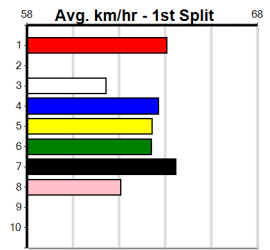

3

7:34PM

(VIC time)

Distance: 525m, **Race Type:** Maiden Heat, **Total Prizemoney:** $2,860
1st: $1,900, **2nd:** $590, **3rd:** $295, **4th:** $75

MEMPHIS RAINS (6) should have more than enough pace to cross and lead and he won't get a better chance to score. LIVEABLE (4) has been well supported in her two runs and she is expected to show improvement. RECYCLED (1) has the right draw

Watchdog Tips: **6** **4** **1** **5** **Bet:** **Win 6**

1

RECYCLED [M] **$4.60**

BK Dog **May-22** **Sire: ASTON DEE BEE** **Dam: APPOINTED** **Trainer: Amanda Tullio (Taylors Lakes)**

Owner(s): A Tullio

Winning Distances: < 300m (0) 300 - 399m (0) 400 - 499m (0) 500 - 599m (0) 600 - 699m (0) > 700m (0)

Winning Weights:

Run	Pos	Wgt	Dist	Track	Date	Time	BOB	Margin	1st/2nd (Time)	PIR	Checked	Comment	WR	Split 1	S/P	Grade
2nd (4)	33.2	515	SAP	R1	10-Dec-23	30.11	29.44	4.00L	ALI TANGO (29.83)	M/2322	.	.	W	5.22	$3.60	MH
3rd (4)	33.0	515	SAN	R1	14-Dec-23	30.02	29.29	4.50L	ALI TANGO (29.71)	M/2333	.	.	.	5.24	$9.30	MF
3rd (4)	33.6	525	MEP	R2	07-Feb-24	31.07	30.10	4.25L	WARM COCKLES (30.78)	M/4655	.	.	.	5.30	$2.80	MH
2nd (2)	33.8	525	MEA	R2	17-Feb-24	30.52	29.53	3.00L	WARM COCKLES (30.31)	M/6542	.	.	SW	5.34	$2.50	MSF
2nd (5)	33.8	525	MEA	R2	24-Feb-24	30.13	29.71	2.75L	WARM COCKLES (29.94)	M/5322	.	.	.	5.28	$16.40	MF
3rd (5)	33.9	515	SAP	R4	03-Mar-24	30.37	29.28	6.50L	DUCKWORTH (29.93)	M/2433	.	.	.	5.19	$1.80	MH

Last 3 wins NOT included above

Box History

Bx	1st	2nd	3rd	4th	5th	6th	7th	8th
1								
2	1							
3								
4		1	2					
5		1	1					
6								
7								
8								

Prize Best $11915.00
Starts NBT
Trk/Dts 6-0-3-3
APM 3-0-2-1
5972

2

THUNDER BAY [M] **$10.00**

BK Bitch **Mar-22** **Sire: RAW ABILITY** **Dam: UP THE AMOUNT** **Trainer: Julie Chilcott (Heathcote)**

Owner(s): Greysynd Racing (SYN), W Owen, J Chilcott, A Long

Winning Distances: < 300m (0) 300 - 399m (0) 400 - 499m (0) 500 - 599m (0) 600 - 699m (0) > 700m (0)

Winning Weights:

Run	Pos	Wgt	Dist	Track	Date	Time	BOB	Margin	1st/2nd (Time)	PIR	Checked	Comment	WR	Split 1	S/P	Grade

Last 3 wins NOT included above

Box History

Bx	1st	2nd	3rd	4th	5th	6th	7th	8th
1								
2								
3								
4								
5								
6								
7								
8								

Prize Best $0
Starts FSH
Trk/Dts 0-0-0-0
APM 0-0-0-0
0

3

BLAZING FRANKIE [M] **$21.00**

BK Dog **Feb-22** **Sire: FERAL FRANKY** **Dam: WAR RUBY** **Trainer: Stephen Brincat (Albanvale)**

Owner(s): S Brincat

Winning Distances: < 300m (0) 300 - 399m (0) 400 - 499m (0) 500 - 599m (0) 600 - 699m (0) > 700m (0)

Winning Weights:

Run	Pos	Wgt	Dist	Track	Date	Time	BOB	Margin	1st/2nd (Time)	PIR	Checked	Comment	WR	Split 1	S/P	Grade
F (4)	33.6	460	GEL	R3	12-Dec-23	0.00	26.09	.	CONTAINER (26.41)	M/888	.	.	VO	8.33	$9.30	M
5th (1)	32.3	525	MEP	R1	24-Jan-24	31.21	29.90	9.50L	SHAYNA BALE (30.56)	M/3566	.	.	.	5.29	$6.60	M
2nd (4)	32.4	595	SAP	R3	28-Jan-24	35.25	34.40	1.5L	SKYE MADE ME (35.16)	M/7766	.	.	.	9.77	$62.70	RW
6th (4)	32.6	595	SAP	R4	18-Feb-24	35.23	34.31	9.00L	UNREAL SPEED (34.62)	M/6555	.	.	.	9.75	$10.80	RW
4th (2)	32.5	525	MEP	R4	13-Mar-24	30.86	30.03	6.00L	LAMIA ALESSIA (30.44)	M/2555	.	.	.	5.19	$103.00	MH
4th (4)	32.9	525	MEP	R1	20-Mar-24	30.97	30.00	11.00	SIMON ALI (30.24)	Q/5654	.	.	.	5.36	$7.00	M
6th (6)	33.0	525	MEP	R1	27-Mar-24	30.87	29.96	9.00L	SPIKE SPIEGEL (30.27)	M/6666	.	.	.	5.44	$24.80	M
5th (3)	33.1	730	MEP	R9	03-Apr-24	43.96	43.43	8.00L	ROCK THE MARJEN (43.43)	M/6555	.	.	.	5.41	$35.00	RW

Last 3 wins NOT included above

Box History

Bx	1st	2nd	3rd	4th	5th	6th	7th	8th
1					1	2		
2				1	1			
3				1	2			1
4	1	1	1	1	1	1		
5				1				
6						1	1	
7								
8			1			1		

Prize Best $1705.00
Starts NBT
Trk/Dts 21-0-1-2
APM 6-0-0-0
845