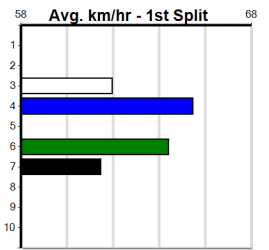

(VIC time)

Distance: 525m, **Race Type:** Maiden Heat, **Total Prizemoney:** \$2,860
1st: \$1,900, **2nd:** \$590, **3rd:** \$295, **4th:** \$75

STAPLETON (6) has the speed to cross early on and he should give a nice sight. REV PENNY (7) is an improving type. MCIVOR JEWELS (3) is right in the market early on