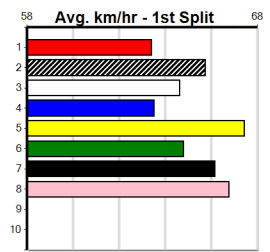

6

8:27PM

(VIC time)

Distance: 525m, Race Type: Grade 5, Total Prizemoney: $3,340
1st: $2,230, 2nd: $690, 3rd: $345, 4th: $75

LADY JULIA (8) will be skinny odds, however she'll have to work hard for the top and she is suspect late. The powerful UNDERWAY (1) can settle in the top four and he will be strong late, while REV ROSE (4) will get a nice run through and charge late

Watchdog Tips: 1 4 2 3 Bet: Box Trifecta 1,2,3,4 ($10 for 41.67%)

UNDERWAY [5] Powerful type, settles in the top four, suited $3.40
WBK Dog Feb-22 Sire: FERNANDO BALE Dam: MY DEWANA PENNY
Owner(s): Western Front (SYN), W Kirk, D Kirk, F Parker, A Kennedy, T Kirk, D Kirk
Trainer: Wayne Kirk (Melton West)

SWIFT VODKA (NSW)[5] Front runner, can find the rail early, threat $10.00
BK Bitch Oct-21 Sire: FABREGAS Dam: NORMAN'S GIRL
Owner(s): GLASWEGIAN ANGEL (SYN), A Kenyon, R Kenyon, A Kenyon
Trainer: Renee Kenyon (Lara)

MINTY BOX (QLD)[5] Will be in the firing line throughout, keep safe $8.00
BK Dog Jun-21 Sire: MY REDEEMER Dam: LAVA YOU BEAUTY
Owner(s): A Pair Of Naturals (SYN), T Hines, R O'cic
Trainer: Thomas Dailly (Anakie)

REV ROSE [5] Relies on luck but will charge late, major player $6.50
BK Bitch Mar-22 Sire: SHIMA SHINE Dam: JD REVELATION
Owner(s): DAILLY GREYHOUND FARMS (SYN), G Dailly, T Dailly
Trainer: Thomas Dailly (Anakie)

BLAME SPENCER [5] Tough draw, may get crowded early, too risky $12.00
BK Dog Apr-21 Sire: SHIMA SHINE Dam: BLAME THE FAME
Owner(s): A Scott
Trainer: Murray Collyer (Coburg East)

1

2

3

4

5