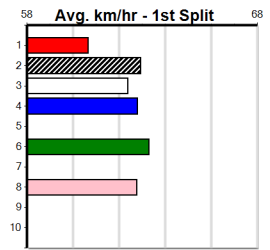

2

7:11PM

(VIC time)

Distance: 525m, Race Type: Maiden Heat, Total Prizemoney: $2,860
1st: $1,900, 2nd: $590, 3rd: $295, 4th: $75

RUN DON'T WALK (5) meets a steady line-up on debut and her dam has produced some star chasers already. ZIPPING KAI (6) was backed for plenty last time and she will improve with more racing. THUNDERBOLT ROSS (2) will be strong late.

Watchdog Tips: 5 6 2 1 **Bet:** Box Trifecta 1,2,5,6 ($10 for 41.67%)

Box History

Form	Box	Wgt	Dist	Track	Date	Time	BON	Margin	1st/2nd (Time)	PIR	Checked	Comment	WR	Split 1	S/P	Grade		
1	WHATEVER JIMMY [M] $6.00																	
	Well supported to date, draw helps, respect																	
	BK Dog Feb-22 Sire: MY REDEEMER Dam: WHATEVER I WANT Trainer: Adam Hellenen (Blind Bight)																	
	Owner(s): A Hellenen																	
	Winning Distances: < 300m (0) 300 - 399m (0) 400 - 499m (0) 500 - 599m (0) 600 - 699m (0) > 700m (0)																	
	Winning Weights:																	
	2nd (1) 31.6 515 SAP R1 11-Feb-24 30.36 29.43 12.00 SHREWD STICKER (29.58) S/4222 5.35 $2.60 M																	
	3rd (1) 32.2 515 SAP R2 18-Feb-24 30.44 29.35 2.75L ZIPPING CARDI (30.27) S/8433 5.48 $3.20 M																	
	6th (4) 32.0 515 SAP R1 10-Mar-24 30.90 29.77 15.00 RUBEN RHODE (29.87) S/8656 5.45 $3.90 M																	
	Last 3 wins NOT included above																	
<table border="1" style="width: 100%; border-collapse: collapse;"> <caption>Box History</caption> <thead> <tr> <th>Bx</th> <th>1st</th> <th>2nd</th> <th>3rd</th> <th>4th</th> <th>5th</th> <th>6th</th> <th>7th</th> <th>8th</th> </tr> </thead> <tbody> <tr><td>1</td><td></td><td>1</td><td>1</td><td></td><td></td><td></td><td></td><td></td></tr> <tr><td>2</td><td></td><td></td><td></td><td></td><td></td><td></td><td></td><td></td></tr> <tr><td>3</td><td></td><td></td><td></td><td></td><td></td><td></td><td></td><td></td></tr> <tr><td>4</td><td></td><td></td><td></td><td></td><td></td><td>1</td><td></td><td></td></tr> <tr><td>5</td><td></td><td></td><td></td><td></td><td></td><td></td><td></td><td></td></tr> <tr><td>6</td><td></td><td></td><td></td><td></td><td></td><td></td><td></td><td></td></tr> <tr><td>7</td><td></td><td></td><td></td><td></td><td></td><td></td><td></td><td></td></tr> <tr><td>8</td><td></td><td></td><td></td><td></td><td></td><td></td><td></td><td></td></tr> <tr> <td>Prize Best</td> <td colspan="6"></td> <td>$885.00</td> <td colspan="2"></td> </tr> <tr> <td>Starts</td> <td colspan="6"></td> <td>FSH</td> <td colspan="2"></td> </tr> <tr> <td>Trk/Dts</td> <td colspan="6"></td> <td>3-0-1-1</td> <td colspan="2"></td> </tr> <tr> <td>APM</td> <td colspan="6"></td> <td>0-0-0-0</td> <td colspan="2">708</td> </tr> </tbody> </table>																		
2	THUNDERBOLT ROSS [M] $4.60																	
	Strong type, gets the gun run, major player																	
	F Dog Jul-22 Sire: FERAL FRANKY Dam: MIYAZAKI Trainer: Jason Sharp (Lara)																	
	Owner(s): A Lie																	
	Winning Distances: < 300m (0) 300 - 399m (0) 400 - 499m (0) 500 - 599m (0) 600 - 699m (0) > 700m (0)																	
	Winning Weights:																	
	2nd (3) 29.7 515 SAP R2 03-Mar-24 30.10 29.28 0.25L KIPTUM (30.09) M/6321 5.31 $21.40 MH																	
	7th (6) 29.6 515 SAN R1 07-Mar-24 31.04 29.23 20.00 DUCKWORTH (29.69) S/7677 5.36 $20.70 MF																	
	3rd (3) 29.5 525 MEP R4 13-Mar-24 30.79 30.03 5.00L LAMIA ALESSIA (30.44) S/5343 5.24 $15.20 MH																	
	2nd (1) 29.6 525 MEP R1 20-Mar-24 30.67 30.00 6.50L SIMON ALI (30.24) M/4222 5.32 $3.00 M																	
6th (4) 29.8 525 MEP R2 27-Mar-24 31.42 29.96 10.00 CLASSIC GREY (30.72) M/6676 5.29 $3.90 M																		
2nd (2) 30.0 525 MEP R1 03-Apr-24 30.52 29.91 7.00L FLYING ENVY (30.04) M/5322 5.37 $6.00 M																		
Last 3 wins NOT included above