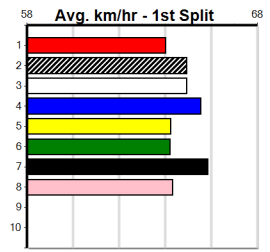

GIRLS NIGHT OUT - April 27

Distance: 525m, Race Type: Grade 5, Total Prizemoney: $3,340
1st: $2,230, 2nd: $690, 3rd: $345, 4th: $75

KIMIKO (7) should have enough pace to cross and find the rail and she will find this easier than her recent racing. ASTON ALLURE (3) is having her first look here but she will settle in the top three and she just needs some luck through the bend.

Watchdog Tips: 7 3 2 8 Bet: Win 7

KID LUCK [5] Strong type but may get buried back early $10.00
BK Dog Nov-20 Sire: DYNA VILLA Dam: CHEEKERS
Owner(s): J Kirk
Trainer: James Kirk (Pascoe Vale)
Winning Distances: < 300m (0) 300 - 399m (0) 400 - 499m (4) 500 - 599m (2) 600 - 699m (0) > 700m (0)
Winning Weights: 30.1(1) 30.3(2) 30.4(1) 31.0(1) 31.7(1)

HURRICANE MIST [5] Goes well here, can clear the red early, threat $4.60
BD Bitch Jul-21 Sire: WHISKEY RIOT Dam: VALLETTA MIST
Owner(s): R Nicholls
Trainer: Roselyn Nicholls (Eaglehawk)
Winning Distances: < 300m (0) 300 - 399m (0) 400 - 499m (1) 500 - 599m (4) 600 - 699m (0) > 700m (0)
Winning Weights: 27.4(1) 27.6(1) 27.7(1) 27.8(1) 28.0(1)

ASTON ALLURE [5] 1st look here but has pace to burn, major player $4.20
BKW Bitch May-22 Sire: ASTON DEE BEE Dam: ASTON GWEN
Owner(s): R Borda
Trainer: Raymond Gatt (Bannockburn)
Winning Distances: < 300m (0) 300 - 399m (0) 400 - 499m (5) 500 - 599m (0) 600 - 699m (0) > 700m (0)
Winning Weights: 24.9(1) 25.0(1) 25.1(2) 25.3(1)

NELLIE ZOOM [5] Capable but needs to lead, too much pace in this $10.00
BD Bitch Jan-22 Sire: AUSSIE INFRARED Dam: PERFECT PIPER
Owner(s): D Dooley
Trainer: Desmond Dooley (Harcourt North)
Winning Distances: < 300m (0) 300 - 399m (0) 400 - 499m (3) 500 - 599m (1) 600 - 699m (0) > 700m (0)
Winning Weights: 28.8(2) 29.2(1) 29.3(1)

QUICK BISCUIT [5] Beaten in both runs here, out of his depth $12.00
F Dog Feb-22 Sire: FERNANDO BALE Dam: MY DEWANA PENNY
Owner(s): S Hughes
Trainer: Shaun Hughes (Taylors Lakes)
Winning Distances: < 300m (0) 300 - 399m (3) 400 - 499m (0) 500 - 599m (0) 600 - 699m (0) > 700m (0)
Winning Weights: 30.0(1) 30.6(1) 30.9(1)

1

2

3

4

5