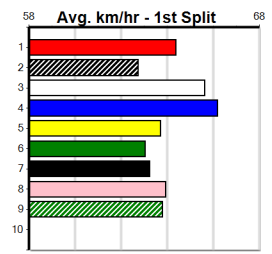

Watchdog Tips: 8 3 1 2 **Bet:** Win 8

1

LEARNED LESSON [5] **Strong type, can fold a forward spot, threat** **\$6.00**

F **Nov-20** **Sire: MEPUNGA CRUZER** **Dam: MEPUNGA BELLA** **Trainer: James Shaw (Seymour)**