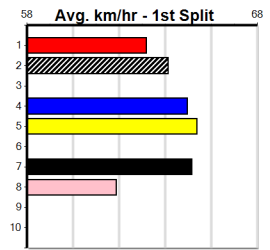

NATIONAL GREYHOUND ADOPTION MONTH

Distance: 525m, Race Type: Grade 6, Total Prizemoney: $3,340
1st: $2,230, 2nd: $690, 3rd: $345, 4th: $75

SHAYNA BALE (5) will appreciate the lack of pace underneath and she should find the rail and lead without too much trouble. SIMON ALI (7) should sit outside of the yellow and he will be prominent throughout. KING ETHERNAL (1) just needs luck

Watchdog Tips: 5 7 1 2 **Bet:** Win 5

1

Form Box	Wgt	Dist	Track	Date	Time	BON	Margin	1st/2nd (Time)	PIR	Checked	Comment	WR	Split 1	S/P	Grade
KING ETHERNAL [6]															
Hit or miss early, has the talent, threat $2.60															
BK Dog May-22 Sire: SHIMA SHINE Dam: SUPER TORA															
Owner(s): GARRY AND TIM (SYN), G Farrugia, C Hutchison															
Trainer: Jeffrey Britton (Anakie)															
Winning Distances: < 300m (0) 300 - 399m (0) 400 - 499m (0) 500 - 599m (2) 600 - 699m (0) > 700m (0)															
Winning Weights: 36.6(2)															
5th (6)	36.3	515	SAN	R1	18-Jan-24	30.17	29.27	9.50L GOT THE CASH (29.54)	M/5655				5.20	$12.50	7
5th (2)	36.4	525	MEA	R1	27-Jan-24	30.87	29.94	8.00L URANA JASMINE (30.32)	S/3555				5.26	$4.30	7
4th (1)	37.0	460	GEL	R7	19-Feb-24	26.25	25.89	2.50L BOB MARKER (26.08)	M/333				6.72	$5.10	X67
3rd (4)	36.6	460	GEL	R5	23-Feb-24	26.23	25.67	3.25L WHERE IT BEGAN (26.02)	M/444				6.79	$8.30	X67
6th (8)	36.6	515	SAP	R11	03-Mar-24	30.39	29.28	9.50L GOT THE CASH (29.73)	M/6666				5.26	$12.00	X67
1st (2)	36.6	520	GEL	R7	09-Mar-24	29.85	29.85	5.50L REV OLIVE (30.23)	M/2111				5.52	$1.40	X67
2nd (6)	36.6	460	GEL	R5	26-Mar-24	26.51	25.95	5.00L THAT'S A BOODIE (26.16)	Q/243				6.76	$1.80	X67
5th (8)	37.1	525	MEP	R3	03-Apr-24	30.57	29.91	7.00L ZIPPING MOFFAT (30.08)	M/4554				5.84	$15.10	X67H
Last 3 wins NOT included above															
1st (2)	36.6	515	SAP	R2	07-Jan-24	30.36	29.65	1.75L HENRY BALE (30.48)	M/5311				5.37	$1.90	MH

2

Form Box	Wgt	Dist	Track	Date	Time	BON	Margin	1st/2nd (Time)	PIR	Checked	Comment	WR	Split 1	S/P	Grade
BOMB ROBERTA [6]															
Can unwind a strong finish, top four in SRM $12.00															
BK Bitch Mar-22 Sire: SHIMA SHINE Dam: JD BOMBSHELL															
Owner(s): GLASWEGIAN ANGEL (SYN), A Kenyon, R Kenyon, A Kenyon															
Trainer: Adrian Kenyon (Lara)															
Winning Distances: < 300m (0) 300 - 399m (0) 400 - 499m (2) 500 - 599m (0) 600 - 699m (0) > 700m (0)															
Winning Weights: 26.8(1) 27.1(1)															
3rd (2)	26.9	500	BEN	R2	02-Feb-24	28.46	27.77	3.5L FLED THE SCENE (28.22)	M/344				6.70	$11.50	X67F
8th (5)	26.6	485	HOR	R5	09-Feb-24	27.72	27.19	8.00L BARRY BALE (27.19)	M/888				6.83	$9.40	X67
4th (7)	26.2	450	WBL	R5	29-Feb-24	25.84	25.20	4.25L TINKER JACK (25.55)	M/575				6.86	$17.10	RW
2nd (2)	26.3	525	MEP	R3	06-Mar-24	30.35	29.98	0.10L RUN FOR SHELTER (30.34)	M/4432				5.24	$7.10	X67H
3rd (6)	26.4	525	MEA	R3	16-Mar-24	30.56	29.65	5.50L TANNER BALE (30.17)	M/6554				5.27	$11.50	X67F
8th (7)	26.9	600	MEP	R5	20-Mar-24	35.62	34.38	18.00 FERNANDO DUKE (34.38)	M/6888				9.34	$44.70	RWH
5th (7)	27.2	600	MEA	R9	30-Mar-24	35.26	34.35	9.00L GO SEEK REECE (34.64)	M/4655				9.37	$6.90	X67
4th (8)	27.4	525	MEP	R5	03-Apr-24	30.60	29.91	10.00 FLYING CURRENCY (29.91)	M/3434				5.23	$15.00	X67H
Last 3 wins NOT included above															
1st (6)	27.1	460	GEL	R2	17-Nov-23	26.25	25.75	0.50L REV LEON (26.28)	M/522				6.75	$5.70	MH
1st (7)	26.8	460	GEL	R7	02-Jan-24	25.76	25.76	7.50L EDGAR CLOGGS (26.26)	Q/111				6.63	$2.80	X67

3

*** VACANT BOX ***

Sire: Dam:

Owner(s):

Winning Distances: < 300m (0) 300 - 399m (0) 400 - 499m (0) 500 - 599m (0) 600 - 699m (0) > 700m (0)

Winning Weights:

Trainer:

Box History