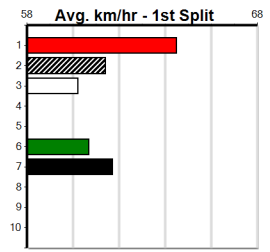

4

7:50PM

(VIC time)

Distance: 525m, Race Type: Maiden Heat, Total Prizemoney: $2,860
1st: $1,900, 2nd: $590, 3rd: $295, 4th: $75

WHISKY TRIP (4) is bred to be a star and he is a member of a very powerful kennel. TAMMY MCIVOR (7) has been impressive in her two runs to date she will be suited to this distance range. DISHEVELED (6) is an improving type.

Watchdog Tips: 4 7 6 5 **Bet:** Win 4

1

SAM'S UNIVERSE [M] **$10.00**

BD Dog Mar-22 **Sire: RAW ABILITY Dam: UP THE AMOUNT**

Owner(s): Greysynd Racing (SYN), W Owen, J Chilcott, A Long **Trainer: Michael Chilcott (Heathcote)**

Winning Distances: < 300m (0) 300 - 399m (0) 400 - 499m (0) 500 - 599m (0) 600 - 699m (0) > 700m (0)

Winning Weights:

7th (4)	29.5	410	HOR	R1	06-Feb-24	24.34	23.08	15.00	LIGHTNING JEDDA (23.29)	M/87			10.73	$14.80	M
5th (3)	29.7	400	GEL	R2	19-Feb-24	23.00	22.55	6.00L	TANNER BALE (22.61)	Q/44	SW		8.61	$37.20	M
6th (2)	29.7	450	SHP	R6	26-Feb-24	25.77	24.89	9.50L	ASTON CORNES (25.12)	S/788			6.82	$54.50	SH
5th (1)	29.6	450	SHP	R2	04-Mar-24	26.19	24.89	11.00	MICHIGAN GIRL (25.49)	Q/345			6.70	$11.20	MH
3rd (1)	29.9	425	BEN	R3	08-Mar-24	24.69	23.69	13.00	MYRNIONG STORM (23.81)	M/653			6.77	$11.10	M
3rd (6)	30.0	425	BEN	R1	22-Mar-24	24.30	23.47	5.50L	CRUSOE RICO (23.95)	M/433			6.64	$5.60	M
4th (1)	30.1	450	SHP	R2	04-Apr-24	26.12	25.47	8.00L	SORRY I'M LATE (25.57)	M/343			6.75	$3.10	T3-M

Last 3 wins NOT included above

Box History

Bx	1st	2nd	3rd	4th	5th	6th	7th	8th
1			1	1	1			
2						1		
3					1			
4								1
5								
6			1					
7								
8								

Prize Best $595.00
Starts FSH
Trk/Dts 7-0-0-2
APM 0-0-0-0
543

2

ZIPPING TANDER (NSW)[M] **$12.00**

BK Dog Apr-22 **Sire: ZACK MONELLI Dam: ZIPPING SAMARA**

Owner(s): Hallinan Hallinan (SYN), M Hallinan, F Hallinan **Trainer: Thomas Dailly (Anakie)**

Winning Distances: < 300m (0) 300 - 399m (0) 400 - 499m (0) 500 - 599m (0) 600 - 699m (0) > 700m (0)

Winning Weights:

6th (6)	35.6	515	SAP	R4	03-Mar-24	30.96	29.28	15.00	DUCKWORTH (29.93)	S/7566			5.40	$16.20	MH
8th (6)	35.6	525	MEP	R3	13-Mar-24	31.57	30.03	15.00	OPRAH BALE (30.58)	S/8888			5.37	$40.10	MH
5th (4)	35.7	450	BAL	R1	20-Mar-24	25.87	25.01	7.00L	ZIPPING WHINCUP (25.40)	S/644			6.91	$21.40	M
7th (1)	36.0	450	BAL	R1	27-Mar-24	26.08	24.85	8.50L	TAKUMI BALE (25.48)	S/686			6.78	$11.90	M

Last 3 wins NOT included above

Box History

Bx	1st	2nd	3rd	4th	5th	6th	7th	8th
1								1
2								
3								
4					1			
5								
6						1		1
7								
8								

Prize Best $0.00
Starts NBT
Trk/Dts 4-0-0-0
APM 1-0-0-0
0

3

CABAO MARBLE [M] **$8.00**

BD Bitch Jun-22 **Sire: BEAST UNLEASHED Dam: CABAO**

Owner(s): DAILLY GREYHOUND FARMS (SYN), G Dailly, T Dailly **Trainer: Thomas Dailly (Anakie)**

Winning Distances: < 300m (0) 300 - 399m (0) 400 - 499m (0) 500 - 599m (0) 600 - 699m (0) > 700m (0)

Winning Weights:

6th (7)	27.6	460	GEL	R2	22-Jan-24	26.82	25.90	6.50L	YAKU BALE (26.40)	S/776			7.05	$7.40	M
5th (4) <td>27.5</td> <td>460</td> <td>GEL</td> <td>R4</td> <td>29-Jan-24</td> <td>26.30</td> <td>25.52</td> <td>4.25L</td> <td>WILLOW BALE (26.01)</td> <td>M/586</td> <td></td> <td></td> <td>6.91</td> <td>$30.60</td> <td>M</td>															
6th (2) <td>27.3</td> <td>460</td> <td>GEL</td> <td>R10</td> <td>05-Feb-24</td> <td>26.36</td> <td>25.59</td> <td>11.00</td> <td>KINGSLEY BALE (25.59)</td> <td>S/785</td> <td></td> <td></td> <td>6.85</td> <td>$15.00</td> <td>M</td>															
4th (8) <td>27.1</td> <td>460</td> <td>GEL</td> <td>R1</td> <td>16-Feb-24</td> <td>26.59</td> <td>25.63</td> <td>9.50L</td> <td>CABAO KYANITE (25.96)</td> <td>M/655</td> <td></td> <td></td> <td>6.85</td> <td>$9.10</td> <td>M</td>															
2nd (4) <td>27.2</td> <td>460</td> <td>GEL</td> <td>R3</td> <td>15-Mar-24</td> <td>26.25</td> <td>25.73</td> <td>4.00L</td> <td>BLUE JAZZ (25.98)</td> <td>M/333</td> <td></td> <td></td> <td>6.69</td> <td>$8.70</td> <td>M</td>															
4th (2) <td>27.1</td> <td>450</td> <td>BAL</td> <td>R1</td> <td>20-Mar-24</td> <td>25.80</td> <td>25.01</td> <td>6.00L</td> <td>ZIPPING WHINCUP (25.40)</td> <td>M/456</td> <td></td> <td></td> <td>6.77</td> <td>$6.60</td> <td>M</td>															
8th (5) <td>26.8</td> <td>450</td> <td>BAL</td> <td>R1</td> <td>27-Mar-24</td> <td>26.09</td> <td>24.85</td> <td>9.00L</td> <td>TAKUMI BALE (25.48)</td> <td>M/877</td> <td>SW</td> <td></td> <td>6.90</td> <td>$23.10</td> <td>M</td>															

Last 3 wins NOT included above

Box History

Bx	1st	2nd	3rd	4th	5th	6th	7th	8th
1								
2				1				
3								
4		1			1			
5								1
6								
7							1	
8				1				

Prize Best $670.00
Starts FSH
Trk/Dts 7-0-1-0
APM 0-0-0-0
655