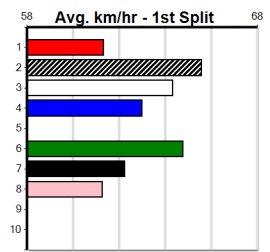

SUPERHEROES NIGHT - April 13

5

8:10PM

(VIC time)

Distance: 525m, Race Type: Mixed 6/7, Total Prizemoney: $3,340
1st: $2,230, 2nd: $690, 3rd: $345, 4th: $75

WREN BALE (8) should get a nice cart across in the run to the bend and she will go to work in the middle stages. CRUSOE RICO (6) had little luck here last time and he will be better for the run. BUN QUAKE (7) just needs to find the rail early

Watchdog Tips: **8** **6** **7** **1** **Bet:** **Box Trifecta 1,6,7,8 ($10 for 41.67%)**

Form Box	Wgt	Dist	Track	Date	Time	BON	Margin	1st/2nd (Time)	PIR	Checked	Comment	WR	Split 1	S/P	Grade	
1	BOMB NEAVE [7] Strong type, drawn to settle closer, keep safe $12.00															
	BE Bitch		Mar-22		Sire: SHIMA SHINE		Dam: JD BOMB SHELL		Trainer: Rachael Cassar (Rockbank)							
	Owner(s): R Cassar															
	Winning Distances: < 300m (0) 300 - 399m (0) 400 - 499m (0) 500 - 599m (1) 600 - 699m (0) > 700m (0)															
	Winning Weights: 27.9(1)															
	6th (6)	28.3	460	GEL	R1	16-Feb-24	26.68	25.63	11.00 CABAO KYANITE (25.96)	S/777	.	.	.	6.98	$85.60	M
	1st (2)	27.9	525	MEP	R1	21-Feb-24	30.63	30.19	0.50L IN SECRET (30.65)	M/2222	.	.	.	5.39	$2.60	M
	5th (4)	27.8	525	MEP	R3	28-Feb-24	30.61	30.05	7.50L BUN TORNADO (30.10)	S/6445	.	.	.	5.32	$37.30	7
	4th (3)	28.6	520	GEL	R7	09-Mar-24	30.34	29.85	7.50L KING ETHERAL (29.85)	S/6444	.	.	.	5.68	$31.70	X67
	5th (6)	28.3	525	MEP	R10	13-Mar-24	30.91	30.03	4.75L ZORBAS BALE (30.59)	S/7654	.	.	.	5.41	$23.40	7
4th (8)	28.3	515	SAP	R6	24-Mar-24	30.64	29.45	4.50L CYCLONE POPPY (30.33)	S/6664	.	.	.	5.36	$23.70	X67	
4th (3)	28.1	525	MEA	R1	30-Mar-24	30.88	29.50	9.50L UNREAL MISS (30.24)	S/7644	.	V0	.	5.36	$56.30	7	
2nd (8)	28.2	600	MEP	R7	03-Apr-24	35.34	34.77	1.75L CLASSIC GREY (35.22)	M/3333	.	.	.	9.48	$9.40	X67	
Last 3 wins NOT included above																
<table border="1"> <tr><td>Prize Best</td><td>$4670.00</td></tr> <tr><td>Starts</td><td>30.63(2)-21/2/24</td></tr> <tr><td>Trk/Dts</td><td>24-1-1-4</td></tr> <tr><td>APM</td><td>7-1-0-1</td></tr> <tr><td></td><td>3408</td></tr> </table>																

Form Box	Wgt	Dist	Track	Date	Time	BON	Margin	1st/2nd (Time)	PIR	Checked	Comment	WR	Split 1	S/P	Grade	
2	MEPUNGA RILEY [6] One paced, may get buried back, next time $10.00															
	BK Dog		Apr-21		Sire: MEPUNGA CRUZER		Dam: MEPUNGA ROSIE		Trainer: Tony Saipigtidis (Plenty)							
	Owner(s): HEADS OR DALES (SYN), M Ebeyer, K Hanley, B Hunter, J Peeler, L Hunter, N Hunter															
	Winning Distances: < 300m (0) 300 - 399m (0) 400 - 499m (1) 500 - 599m (1) 600 - 699m (0) > 700m (0)															
	Winning Weights: 31.3(1) 31.4(1)															
	6th (4)	32.5	450	WBL	R4	04-Jan-24	26.36	25.49	13.00 NO COMMENT (25.49)	M/456	.	V7	.	6.87	$6.90	6G
	7th (4)	32.6	350	HVL	R5	14-Feb-24	20.00	19.74	3.75L MYSTIC KID (19.74)	M/5	.	.	.	6.70	$16.20	6G
	8th (7)	32.7	350	HVL	R5	21-Feb-24	20.00	19.38	6.00L DA VINCI (19.60)	M/7	.	.	.	6.78	$10.20	6G
	4th (7)	32.2	515	SAP	R10	10-Mar-24	30.31	29.77	8.00L WILD CUDDLE (29.77)	M/3233	.	.	.	5.18	$5.80	RW
	3rd (5)	31.5	515	SAP	R5	17-Mar-24	30.10	29.41	6.00L DUNDEE LEXI (29.69)	Q/2123	.	.	.	5.17	$23.00	X67H
7th (8)	31.5	515	SAN	R1	21-Mar-24	30.56	29.27	15.00 SON OF GHOST (29.57)	M/4777	.	.	.	5.21	$51.30	X67F	
5th (3)	31.9	525	MEP	R3	27-Mar-24	30.96	29.96	5.50L SIMON ALI (30.61)	M/4223	.	.	.	5.31	$5.00	X67	
3rd (4)	31.6	525	MEP	R5	03-Apr-24	30.58	29.91	10.00 FLYING CURRENCY (29.91)	Q/2222	.	.	.	5.17	$38.70	X67H	
Last 3 wins NOT included above																
<table border="1"> <tr><td>Prize Best</td><td>$10505.00</td></tr> <tr><td>Starts</td><td>30.35(2)-8/3/23</td></tr> <tr><td>Trk/Dts</td><td>27-2-3-4</td></tr> <tr><td>APM</td><td>10-1-2-3</td></tr> <tr><td></td><td>1097</td></tr> </table>