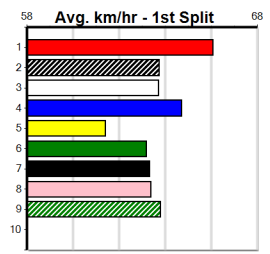

KCR PET TRANSPORT

Distance: 525m, Race Type: Grade 5 T3, Total Prizemoney: $3,340
1st: $2,230, 2nd: $690, 3rd: $345, 4th: $75

ONE OF ONE (1) should have no trouble holding the early lead and she is very hard to get past when on the arm. AEROPLANE RICKY (4) is talented when on song and he will be better for the run last time. WHERE IS HE (3) can settle on the speed.

Watchdog Tips: **1** **4** **3** **6** **Bet:** **Win 1**

Form Box	Wgt	Dist	Track	Date	Time	BON	Margin	1st/2nd (Time)	PIR	Checked	Comment	WR	Split 1	S/P	Grade
1															
ONE OF ONE [5]															
Likely leader, has the class edge, yes $2.50															
BK Bitch Feb-22 Sire: BERNARDO Dam: BUSH BLOSSOM Trainer: Michelle Mallia (Avalon)															
Owner(s): D Bate															
Winning Distances: < 300m (0) 300 - 399m (1) 400 - 499m (0) 500 - 599m (2) 600 - 699m (0) > 700m (0)															
Winning Weights: 26.4(1) 26.8(1) 26.9(1)															
2nd (6)	26.9	515	SAN	R2	04-Jan-24	29.64	29.27	4.75L ETHANOL WATER (29.33)	Q/1112	.	.	.	5.04	$9.90	6G
1st (7)	26.8	525	MEA	R2	13-Jan-24	30.20	29.67	0.25L BUN STORM (30.21)	M/1111	.	SW	.	5.07	$4.50	X67
7th (8)	27.2	460	GEL	R8	19-Jan-24	26.31	25.69	8.50L GUNAI WIZARD (25.75)	M/447	.	.	.	6.70	$4.30	X45
2nd (5)	27.0	525	MEP	R7	24-Jan-24	30.33	29.90	2.25L TOMMY TEQUILA (30.18)	M/2332	.	.	.	5.14	$7.20	5
6th (8)	27.1	600	MEP	R11	31-Jan-24	36.14	34.70	19.00 KADENCE BALE (34.83)	M/2266	.	V10	.	9.16	$3.60	5
5th (7)	27.0	450	WBL	R7	14-Mar-24	25.75	25.10	9.50L JAMIE BALE (25.10)	M/455	.	.	.	6.63	$5.90	5
5th (3)	26.9	460	GEL	R9	22-Mar-24	26.42	25.54	13.00 HOUSE OF TURBO (25.58)	M/445	.	.	.	6.74	$8.70	RWH
5th (7)	26.8	460	GEL	R6	29-Mar-24	26.56	25.69	8.50L GEORGIE BALE (25.99)	M/755	.	.	.	6.81	$9.30	5
Last 3 wins NOT included above															
1st (1)	26.4	390	WBL	R3	14-Sep-23	22.04	21.80	7.00L ASTON KEIKO (22.51)	Q/11	.	.	.	8.64	$1.80	M
1st (1)	26.9	500	BEN	R9	29-Dec-23	28.16	27.91	4.50L FRANK GRIMES (28.48)	M/111	.	.	.	6.60	$2.30	X67

Box History

Bx	1st	2nd	3rd	4th	5th	6th	7th	8th
1	2							
2		1	1	1				
3					1			
4			2	2		2		
5			1		1		1	
6		2						
7	1				3			
8		1		1	1	1	1	

Prize Best Starts Trk/Dts APM

$19400.00
30.20(7)-13/1/24
26-3-5-3
11-1-3-2
9520