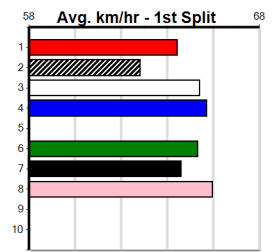

TOTAL CONTAINER SOLUTIONS

8

9:18PM

(VIC time)

Distance: 525m, Race Type: Mixed 4/5, Total Prizemoney: $3,875
1st: $2,600, 2nd: $800, 3rd: $400, 4th: $75

SPARKLING ROSE (8) should get a pretty cheap lead and she can carve out impressive sectionals when in the clear. ASTON LUCIANO (6) is lacking confidence but he is the most talented chaser in the race when on song. WHITE CREST (3) has claims

Watchdog Tips: **8** **6** **3** **7** **Bet:** **Win 8**

1

CREDITOR [4] **Needs room early, pace outside is a worry, risky** **$12.00**

F Dog Mar-21 **Sire: PINDARI EXPRESS Dam: KUMBIA LASS** **Trainer: Brendan Middling (Rockbank)**

Owner(s): B Middling
Winning Distances: < 300m (0) 300 - 399m (5) 400 - 499m (0) 500 - 599m (4) 600 - 699m (0) > 700m (0)
Winning Weights: 34.5(1) 34.8(1) 34.9(1) 35.0(1) 35.2(1) 35.3(2) 35.4(1) 35.7(1)

1st	2nd	3rd	4th	5th	6th	7th	8th
1st (1) 34.9 525 MEP R10 14-Feb-24	30.29	30.06	6.00L ASTON ZULU (30.68)	M/2221	. . .	5.20	$2.90 T3-5
4th (4) 35.1 525 MEP R3 21-Feb-24	30.90	30.19	9.50L PUSH UP KING (30.27)	M/3335	. . .	5.21	$6.00 5
1st (3) 34.8 525 MEP R8 28-Feb-24	30.55	30.05	0.50L ZIPPING ARLO (30.57)	S/4322	. . .	5.26	$8.30 5
7th (7) 35.2 515 SAP R12 03-Mar-24	30.30	29.28	13.00 SHAKE IT OFF (29.41)	S/7777	. . .	5.32	$60.90 X45
6th (8) 34.9 525 MEP R6 13-Mar-24	30.91	30.03	11.00 EARLETTA BALE (30.14)	S/6888	. . .	5.25	$52.20 X45
3rd (1) 35.1 525 MEP R8 20-Mar-24	30.54	30.00	8.00L LUPINI MONELLI (30.00)	M/2333	. . .	5.22	$18.70 FFA
2nd (1) 34.7 525 MEP R4 27-Mar-24	30.29	29.96	1.00L REDSHIFT ALPHA (30.23)	M/3333	. . .	5.19	$4.20 X45
2nd (1) 34.9 600 MEP R6 03-Apr-24	35.00	34.77	3.5L LET FLY (34.77)	M/3333	. . .	9.21	$5.30 5

Last 3 wins NOT included above

1st (7) 35.2 350 HVL R8 20-Oct-23	19.51	19.51	0.75L TRIPLE CROSS (19.54)	. . .	. . .	6.64	$6.30 T3-5
1st (1) 35.3 525 MEP R5 06-Dec-23	30.35	30.03	5.50L MICROSCOPIC (30.71)	M/1111	. . .	5.22	$1.60 T3-5
1st (4) 35.7 525 MEP R10 10-Jan-24	30.44	29.98	0.75L MUSTER (30.48)	M/2221	. . .	5.19	$5.30 T3-5

Box History

Bx	1st	2nd	3rd	4th	5th	6th	7th	8th
1	2	3	3	1				
2	2	1	1	1	1		2	
3	1	1		1	3	1		
4	1	3	1	2		4		
5	1		1			3	1	
6		2		2	1			1 1
7	2	1	2	1				1
8		2	3	2	1	3		

Prize Best Starts Trk/Dts APM: $26455.00, 30.29(1)-14/2/24, 67-9-13-10, 18-4-2-3, 11154