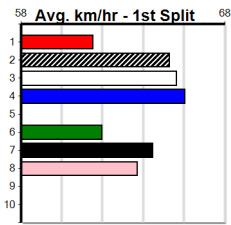

SPORTSBET HT2 (1-6 WINS)

Distance: 600m, Race Type: Restricted Win Heat, Total Prizemoney: $3,940
1st: $2,640, 2nd: $815, 3rd: $410, 4th: $75

6

8:27PM

(VIC time)

PREMIUM EQUITY (4) can take advantage of the lack of early speed in this race and can lead from go to whoa. VOSS ALI (8) is the most gifted runner in this race and just needs a clear run and he will be hard to hold out.

Watchdog Tips:

4

8

3

2

Bet:

Win 4

Form	Box	Weight	Dist	Track	Date	Time	BON	Margin	1st/2nd (Time)	PIR	Checked	Comment	W/R	Split 1	S/P	Grade	Winning Boxes								
1 BOMB NEAVE [7]																	<i>Draw helps but others rate better, tested.</i>								
BE B Mar-22 SHIMA SHINE																	JD BOMBSHELL								
Trainer: Rachael Cassar (Rockbank)																	$31.00								
4th	(8)	28.3	515	SAP	R6	24-Mar-24	30.64	29.45	4.50	LYCLONE POPPY (30.33)	S/6664	.	.	.	5.36	$23.70	X67	<table border="1"> <tr><td>1</td><td>2</td><td>3</td><td>4</td><td>5</td><td>6</td><td>7</td><td>8</td></tr> <tr><td>1</td><td>1</td><td></td><td></td><td></td><td></td><td></td><td></td></tr> <tr><td>Prize Best</td><td colspan="7"></td><td>$4,670.00</td><td colspan="2"></td><td>NBT</td><td colspan="6"></td></tr> <tr><td>Starts</td><td colspan="7"></td><td>25-1-1-4</td><td colspan="6"></td></tr> <tr><td>Trk/Dst</td><td colspan="7"></td><td>1-0-1-0</td><td colspan="6"></td></tr> <tr><td>APM</td><td colspan="7"></td><td>$3398</td><td colspan="6"></td></tr> </table>							
Owner(s): R Cassar																									
2 KNOCKOUT NORM [5]																	<i>Drawn to settle on the speed, can threaten.</i>								
BK D Jan-22 FERAL FRANKY																	PICTOR LUCY								
Trainer: Matthew Lanigan (Rowsley)																	$6.00								
5th	(4)	34.8	515	SAN	R3	21-Mar-24	29.97	29.27	8.50	L SHAKE IT OFF (29.38)	M/7555	.	.	.	5.25	$13.60	SH	<table border="1"> <tr><td>1</td><td>2</td><td>3</td><td>4</td><td>5</td><td>6</td><td>7</td><td>8</td></tr> <tr><td>2</td><td>1</td><td></td><td>1</td><td></td><td></td><td></td><td>2</td></tr> <tr><td>Prize Best</td><td colspan="7"></td><td>$16,740.00</td><td colspan="2"></td><td>FSTD</td><td colspan="6"></td></tr> <tr><td>Starts</td><td colspan="7"></td><td>22-5-4-2</td><td colspan="6"></td></tr> <tr><td>Trk/Dst</td><td colspan="7"></td><td>0-0-0-0</td><td colspan="6"></td></tr> <tr><td>APM</td><td colspan="7"></td><td>$7722</td><td colspan="6"></td></tr> </table>							
Owner(s): H Goss																									
3 WILD CASH [5]																	<i>Talented, can make mistakes, still a threat.</i>								
BK D Apr-21 MY REDEEMER																	FLYING SMOOTH								
Trainer: Kim Erenshaw (Junction Village)																	$5.50								
2nd	(5)	31.9	680	WGL	R5	19-Mar-24	39.49	39.48	0.25	L FULL OF REGRETS (39.48)	M/112	.	.	.	18.42	$4.00	RWF	<table border="1"> <tr><td>1</td><td>2</td><td>3</td><td>4</td><td>5</td><td>6</td><td>7</td><td>8</td></tr> <tr><td>2</td><td>2</td><td></td><td>1</td><td></td><td></td><td>2</td><td>1</td></tr> <tr><td>Prize Best</td><td colspan="7"></td><td>$38,700.00</td><td colspan="2"></td><td>FSTD</td><td colspan="6"></td></tr> <tr><td>Starts</td><td colspan="7"></td><td>33-5-11-6</td><td colspan="6"></td></tr> <tr><td>Trk/Dst</td><td colspan="7"></td><td>0-0-0-0</td><td colspan="6"></td></tr> <tr><td>APM</td><td colspan="7"></td><td>$18549</td><td colspan="6"></td></tr> </table>							
Owner(s): T Erenshaw																									
4 PREMIUM EQUITY (WA)[5]																	<i>Smart front running type, can lead all of the way.</i>								
BK D Jan-22 KINLOCH BRAE																	SHARED EQUITY								
Trainer: Angela Langton (Anakie)																	$4.40								
3rd	(5)	33.1	600	MEP	R5	20-Mar-24	34.70	34.38	4.75	L FERNANDO DUKE (34.38)	M/3333	.	.	.	9.11	$13.50	RWH	<table border="1"> <tr><td>1</td><td>2</td><td>3</td><td>4</td><td>5</td><td>6</td><td>7</td><td>8</td></tr> <tr><td>2</td><td>2</td><td></td><td>1</td><td></td><td></td><td></td><td></td></tr> <tr><td>Prize Best</td><td colspan="7"></td><td>$33,570.00</td><td colspan="2"></td><td>34.35</td><td colspan="6"></td></tr> <tr><td>Starts</td><td colspan="7"></td><td>27-5-9-3</td><td colspan="6"></td></tr> <tr><td>Trk/Dst</td><td colspan="7"></td><td>6-2-1-2</td><td colspan="6"></td></tr> <tr><td>APM</td><td colspan="7"></td><td>$21050</td><td colspan="6"></td></tr> </table>							
Owner(s): CHAMPAGNE PTN (SYN), S Smith, A Langton																									
5 *** VACANT BOX ***																									
Trainer: Owner(s):																									
6 BLACK JESTER [5] Biks																	<i>One paced, tough draw, will need some luck.</i>								
BK D Jun-21 ASTON DEE BEE																	LADY PANDORA