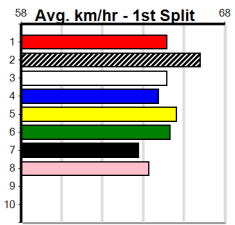

GORSKI TIPPERS & TRAILERS

Distance: 525m, Race Type: Mixed 4/5, Total Prizemoney: $3,875
1st: $2,600, 2nd: $800, 3rd: $400, 4th: $75

8

9:14PM

(VIC time)

SHADOW RIOT (3) is the class edge runner of the day and looks a good anchor in the last leg of the quaddie. NIKITA BALE (5) was placed in a strong race last time at Bendigo and can cause an upset if the top elect makes any mistakes.

Watchdog Tips:

3

5

4

1

Bet:

Win 3