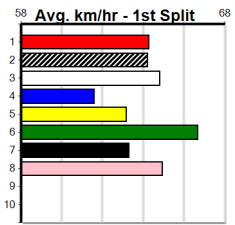

FERNANDO MICK AT STUD

Distance: 525m, Race Type: Grade 5, Total Prizemoney: $3,340
1st: $2,230, 2nd: $690, 3rd: $345, 4th: $75

7

8:51PM

(VIC time)

SPIRITED AVENGER (6) has superior early speed and just needs to time the jump to get the cash here. HURRICANE MIST (8) handles a wide draw and likes racing around this circuit. EXTRAVAGANCE (1) is drawn to run a bold race.

Watchdog Tips: 6 8 1 2 **Bet:** Win 6

Form	Box	Weight	Dist	Track	Date	Time	BON	Margin	1st/2nd (Time)	PIR	Checked	Comment	W/R	Split 1	S/P	Grade	Winning Boxes								
1	EXTRAVAGANCE (NSW)	[5]	<i>Drawn to race on the speed, major player.</i>															Winnings Boxes							
BK	B	Mar-20	COSMIC RUMBLE													BLACK EVA	$5.50	<table border="1" style="width: 100%; border-collapse: collapse;"> <tr><th>1</th><th>2</th><th>3</th><th>4</th><th>5</th><th>6</th><th>7</th><th>8</th></tr> <tr><td>1</td><td>2</td><td>2</td><td>1</td><td></td><td></td><td></td><td></td></tr> <tr><td>Prize</td><td colspan="7">$40,595.00</td><td></td></tr> <tr><td>Best</td><td colspan="7">30.34</td><td></td></tr> <tr><td>Starts</td><td colspan="7">58-9-4-10</td><td></td></tr> <tr><td>Trk/Dst</td><td colspan="7">14-1-2-1</td><td></td></tr> <tr><td>APM</td><td colspan="7">$2416</td><td></td></tr> </table>							
Trainer: Michael Wallworth (New Gisborne) Owner(s): M Wallworth																									
2	QUICK BISCUIT	[5]	<i>Better than form, has early speed, keep safe.</i>															Winnings Boxes							
F	D	Feb-22	FERNANDO BALE													MY DEWANA PENNY	$5.50	<table border="1" style="width: 100%; border-collapse: collapse;"> <tr><th>1</th><th>2</th><th>3</th><th>4</th><th>5</th><th>6</th><th>7</th><th>8</th></tr> <tr><td>1</td><td>1</td><td></td><td></td><td>1</td><td></td><td></td><td></td></tr> <tr><td>Prize</td><td colspan="7">$4,565.00</td><td></td></tr> <tr><td>Best</td><td colspan="7">NBT</td><td></td></tr> <tr><td>Starts</td><td colspan="7">18-3-3-1</td><td></td></tr> <tr><td>Trk/Dst</td><td colspan="7">3-0-0-0</td><td></td></tr> <tr><td>APM</td><td colspan="7">$2851</td><td></td></tr> </table>							
Trainer: Shaun Hughes (Taylors Lakes) Owner(s): S Hughes																									
3	CASH NOW (NSW)	[5]	<i>Takes w while to warm up, place looks best.</i>															Winnings Boxes							
BE	D	Dec-20	EL GRAND SENOR													SPARE CASH	$26.00	<table border="1" style="width: 100%; border-collapse: collapse;"> <tr><th>1</th><th>2</th><th>3</th><th>4</th><th>5</th><th>6</th><th>7</th><th>8</th></tr> <tr><td>1</td><td>1</td><td>1</td><td></td><td></td><td>2</td><td>1</td><td></td></tr> <tr><td>Prize</td><td colspan="7">$17,173.57</td><td></td></tr> <tr><td>Best</td><td colspan="7">NBT</td><td></td></tr> <tr><td>Starts</td><td colspan="7">66-7-7-3</td><td></td></tr> <tr><td>Trk/Dst</td><td colspan="7">2-0-0-0</td><td></td></tr> <tr><td>APM</td><td colspan="7">$4071</td><td></td></tr> </table>							
Trainer: Maria Barber (Hoddles Creek) Owner(s): J AND J (SYN), M Barber, P Jones																									
4	SMALL Demeanour (NSW)	[5]	<i>Handled this draw in handy las start win, harder.</i>															Winnings Boxes							
BK	D	May-21	ZAMBORA BROCKIE													MELISSA'S PRIDE	$9.50	<table border="1" style="width: 100%; border-collapse: collapse;"> <tr><th>1</th><th>2</th><th>3</th><th>4</th><th>5</th><th>6</th><th>7</th><th>8</th></tr> <tr><td>3</td><td>1</td><td>1</td><td>2</td><td>1</td><td></td><td></td><td></td></tr> <tr><td>Prize</td><td colspan="7">$13,371.00</td><td></td></tr> <tr><td>Best</td><td colspan="7">FSH</td><td></td></tr> <tr><td>Starts</td><td colspan="7">43-9-1-2</td><td></td></tr> <tr><td>Trk/Dst</td><td colspan="7">0-0-0-0</td><td></td></tr> <tr><td>APM</td><td colspan="7">$4407</td><td></td></tr> </table>							
Trainer: Robert Hayes (Toolleen) Owner(s): The Winning Runs (SYN), K Catford, D Terrell, S Bekker, L Martin																									
5	LYRICAL CRIPPS	[5]	<i>His best form is good enough for this, respect.</i>															Winnings Boxes							
BD	D	Jun-21	GET IT GIZMO													ZIPPING LYRIC	$8.00	<table border="1" style="width: 100%; border-collapse: collapse;"> <tr><th>1</th><th>2</th><th>3</th><th>4</th><th>5</th><th>6</th><th>7</th><th>8</th></tr> <tr><td>1</td><td>1</td><td>1</td><td>1</td><td></td><td></td><td></td><td></td></tr> <tr><td>Prize</td><td colspan="7">$10,055.00</td><td></td></tr> <tr><td>Best</td><td colspan="7">30.26</td><td></td></tr> <tr><td>Starts</td><td colspan="7">40-4-2-8</td><td></td></tr> <tr><td>Trk/Dst</td><td colspan="7">23-1-1-3</td><td></td></tr> <tr><td>APM</td><td colspan="7">$5192</td><td></td></tr> </table>							
Trainer: Kenneth Howat (Plumpton) Owner(s): K Howat																									
6	SPIRITED AVENGER	[5]	<i>Has the speed to cross and lead, get on.</i>															Winnings Boxes