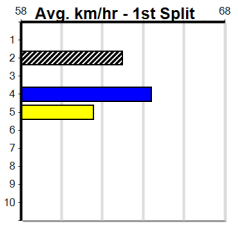

2
7:10PM
(VIC time)

UNETHERED (2) is very much suited to a reduced line-up and is expected to be powering home at the business end. YAMANU BALE (7) was squeezed out early but still managed to run a place on debut and looks a big danger.

Watchdog Tips: **2** **7** **8** **4** **Bet:** **Win 2**

Form	Box	Weight	Dist	Track	Date	Time	BON	Margin	1st/2nd (Time)	PIR	Checked	Comment	W/R	Split 1	S/P	Grade

1 AS YOU WERE [M] *Nicely bred type, betting best guide.* **$4.00**

BE D Nov-21 FERNANDO BALE IMMERSION

Trainer: Russell Edwards (Langwarrin)
Owner(s): SEE THE DREAM (SYN), S Buccilli, B Buccilli

Winning Boxes

1	2	3	4	5	6	7	8
Prize							
Best							
Starts							
Trk/Dst							
APM							

2 UNTETHERED [M] *Small field suits, can power home to victory.* **$2.70**

BK D Apr-22 ALLEN DEED LASHIL

Trainer: Simon Barker (Elphinstone)
Owner(s): S Barker

3rd	(1)	35.8	525	MEP	R1	13-Mar-24	30.72	30.03	2.75	LUNREAL MISS (30.54)	M/7333	.	.	.	5.33	$11.50	MH
2nd	(1)	35.8	525	MEP	R2	20-Mar-24	30.88	30.00	4.75	LBUN QUAKE (30.56)	Q/4443	.	.	.	5.26	$3.50	M
3rd	(6)	35.9	450	SHP	R2	04-Apr-24	26.03	25.47	7.00	LSORRY I'M LATE (25.57)	M/554	.	.	.	6.84	$2.20	T3-M
3rd	(8)	35.7	525	MEP	R1	10-Apr-24	30.76	29.82	4.25	LHIBIKI BLUE (30.47)	M/7544	.	.	.	5.39	$7.60	MH

Winning Boxes

1	2	3	4	5	6	7	8
Prize							
Best							
Starts							
Trk/Dst							
APM							

3 *** VACANT BOX ***

Trainer:
Owner(s):

4 SAM'S UNIVERSE [M] *Can set the early tempo, one for the exotics.* **$7.00**

BD D Mar-22 RAW ABILITY UP THE AMOUNT

Trainer: Michael Chilcott (Heathcote)
Owner(s): Greysynd Racing (SYN), W Owen, J Chilcott, A Long

3rd	(1)	29.9	425	BEN	R3	08-Mar-24	24.69	23.69	13.00	LMYRNIONG STORM (23.81)	M/653	.	.	.	6.77	$11.10	M
3rd	(6)	30.0	425 <th>BEN</th> <th>R1</th> <th>22-Mar-24</th> <th>24.30</th> <th>23.47</th> <th>5.50</th> <th>LCRUSOE RICO (23.95)</th> <th>M/433</th> <th>.</th> <th>.</th> <th>.</th> <th>6.64</th> <th>$5.60</th> <th>M</th>														
4th	(1)	30.1	450	SHP	R2	04-Apr-24	26.12	25.47	8.00	LSORRY I'M LATE (25.57)	M/343	.	.	.	6.75	$3.10	T3-M
6th	(1)	30.1	525	MEP	R4	10-Apr-24	31.21	29.82	16.00	LWHISKY TRIP (30.12)	Q/3666	.	.	.	5.27	$13.20	MH

Winning Boxes

1	2	3	4	5	6	7	8
Prize							
Best							
Starts							
Trk/Dst							
APM							

5 BLAZING FRANKIE [M] *One paced, had his chances of late, place best.* **$18.00**

BK D Feb-22 FERAL FRANKY WAR RUBY

Trainer: Stephen Brincat (Albanvale)
Owner(s): S Brincat

4th	(4)	32.9	525	MEP	R1	20-Mar-24	30.97	30.00	11.00	SIMON ALI (30.24)	Q/5654	.	.	.	5.36	$7.00	M
6th	(6)	33.0	525	MEP	R1	27-Mar-24	30.87	29.96	9.00	LSPIKE SPIEGEL (30.27)	M/6666	.	.	.	5.44	$24.80	M
5th	(3)	33.1	730	MEP	R9	03-Apr-24	43.96	43.43	8.00	ROCK THE MARJEN (43.43)	M/6555	.	.	.	5.41	$35.00	RW
5th	(3)	33.1	525	MEP	R3	10-Apr-24	31.03	29.82	11.00	RECYCLED (30.29)	M/7776	.	.	.	5.35	$120.80	MH

Winning Boxes

1	2	3	4	5	6	7	8
Prize							
Best							
Starts							
Trk/Dst							
APM							

6 *** VACANT BOX ***

Trainer:
Owner(s):

7 YAMANU BALE (NSW)[M] *Strong effort after find bother on debut, danger.* **$3.50**

BK D Jul-22 JARVIS BALE ETHLA ALLEN

Trainer: Daniel Gibbons (Avalon)
Owner(s): B Wheeler

3rd	(3)	33.3	460	GEL	R1	12-Apr-24	26.44	25.93	7.50	RESPECT ADVOCACY (25.93)	M/754	.	.	.	6.98	$4.00	M

Winning Boxes

1	2	3	4	5	6	7	8
Prize							
Best							
Starts							
Trk/Dst							
APM