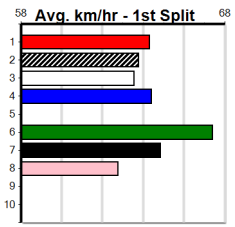

# SPORTSBET HT1(1-6 WINS)

Distance: 600m, Race Type: Restricted Win Heat, Total Prizemoney: \$3,940  
1st: \$2,640, 2nd: \$815, 3rd: \$410, 4th: \$75