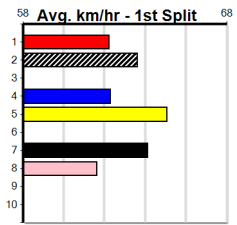

Meadows (MEP)

NATIONAL GREYHOUND ADOPTION MON

Distance: 525m, Race Type: Maiden, Total Prizemoney: $2,860
1st: $1,900, 2nd: $590, 3rd: $295, 4th: $75

1

6:49PM

(VIC time)

Trio TAMMY MCIVOR (1), RASHID (2) and CASHING OUT (7) all had no luck in the same race here last week, edge goes with the two inside runners who are drawn to get a clearer run today. MCIVOR JEWELS (7) is drawn to feature.

Watchdog Tips: **1** **2** **8** **7** **Bet:** **Box Trifecta 1,2,7,8 ($10 for 41.67%)**