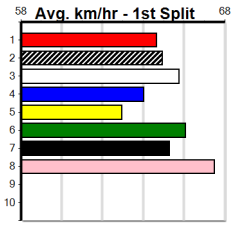

SPORTSBET HT1

6

8:28PM

(VIC time)

Distance: 525m, Race Type: Grade 5 Heat, Total Prizemoney: \$3,340
1st: \$2,230, 2nd: \$690, 3rd: \$345, 4th: \$75

Loads of early speed expected to come from the outside brigade with the promising GOLD SCOTCH (7) to continue his run of winning form. EARLY BOY (6) can scorch across the field early and set a cracking tempo out in front.