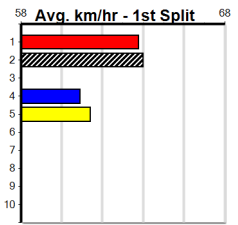

GIRLS NIGHT OUT - APRIL 27

Distance: 525m, Race Type: Maiden, Total Prizemoney: $2,860
1st: $1,900, 2nd: $590, 3rd: $295, 4th: $75

2
7:08PM
(VIC time)

RASHID (2) shows plenty of early promise, can dial up the pressure mid race and prove too strong in the run home. YAMANU BALE (4) will be better for the run here last week and can run a lot quicker. Watch the betting moves on the first starters.

Watchdog Tips: **2** **4** **8** **7** **Bet:** **Win 2**

Form	Box	Weight	Dist	Track	Date	Time	BON	Margin	1st/2nd (Time)	PIR	Checked	Comment	W/R	Split 1	S/P	Grade	
1																	
AS YOU WERE [M] <i>Showed handy early speed here on debut, respect.</i>																	
BE	D				Nov-21		FERNANDO BALE					IMMERSSION					$9.50
Trainer: Russell Edwards (Langwarrin)																	
4th (1) 32.5 525 MEP R2 17-Apr-24 31.00 29.95 3.75LSWINGING SINGH (30.75) M/2112 . . . . . 5.27 $13.20 M																	
Owner(s): SEE THE DREAM (SYN), S Buccilli, B Buccilli																	
<table border="1" style="float: right;"> <thead> <tr><th colspan="8">Winning Boxes</th></tr> <tr><th>1</th><th>2</th><th>3</th><th>4</th><th>5</th><th>6</th><th>7</th><th>8</th></tr> </thead> <tbody> <tr><td>Prize</td><td></td><td></td><td></td><td></td><td></td><td></td><td></td></tr> <tr><td>Best</td><td></td><td></td><td></td><td></td><td></td><td></td><td></td></tr> <tr><td>Starts</td><td></td><td></td><td></td><td></td><td></td><td></td><td></td></tr> <tr><td>Trk/Dst</td><td></td><td></td><td></td><td></td><td></td><td></td><td></td></tr> <tr><td>APM</td><td></td><td></td><td></td><td></td><td></td><td></td><td></td></tr> </tbody> </table>																	
2																	
RASHID [M] <i>Promising type, mid race engine, the one to beat.</i>																	
BK	D				Oct-22		ASTON RUPEE					SLINKY INKY					$2.00
Trainer: James Shaw (Seymour)																	
3rd (8) 30.9 525 MEP R4 10-Apr-24 30.78 29.82 9.50LWHISKY TRIP (30.12) M/4433 . . . . . 5.28 $24.10 MH																	
2nd (2) 30.4 525 MEP R1 17-Apr-24 30.21 29.95 3.75LTAMMY MCIVOR (29.95) S/3222 . . . . . 5.24 $4.10 M																	
Owner(s): M Haines																	
<table border="1" style="float: right;"> <thead> <tr><th colspan="8">Winning Boxes</th></tr> <tr><th>1</th><th>2</th><th>3</th><th>4</th><th>5</th><th>6</th><th>7</th><th>8</th></tr> </thead> <tbody> <tr><td>Prize</td><td></td><td></td><td></td><td></td><td></td><td></td><td></td></tr> <tr><td>Best</td><td></td><td></td><td></td><td></td><td></td><td></td><td></td></tr> <tr><td>Starts</td><td></td><td></td><td></td><td></td><td></td><td></td><td></td></tr> <tr><td>Trk/Dst</td><td></td><td></td><td></td><td></td><td></td><td></td><td></td></tr> <tr><td>APM</td><td></td><td></td><td></td><td></td><td></td><td></td><td></td></tr> </tbody> </table>																	
3																	
*** VACANT BOX ***																	
Trainer:																	
Owner(s):																	
4																	
YAMANU BALE (NSW)[M] <i>Better for last weeks run here, major player.</i>																	
BK	D				Jul-22		JARVIS BALE					ETHLA ALLEN					$5.50
Trainer: Daniel Gibbons (Avalon)																	
3rd (3) 33.3 460 GEL R1 12-Apr-24 26.44 25.93 7.50LRESPECT ADVOCACY (25.93)M/754 . . . . . 6.98 $4.00 M																	
3rd (7) 32.8 525 MEP R2 17-Apr-24 30.99 29.95 3.5LSWINGING SINGH (30.75) S/1233 . . . . . 5.27 $2.30 M																	
Owner(s): B Wheeler																	
<table border="1" style="float: right;"> <thead> <tr><th colspan="8">Winning Boxes</th></tr> <tr><th>1</th><th>2</th><th>3</th><th>4</th><th>5</th><th>6</th><th>7</th><th>8</th></tr> </thead> <tbody> <tr><td>Prize</td><td></td><td></td><td></td><td></td><td></td><td></td><td></td></tr> <tr><td>Best</td><td></td><td></td><td></td><td></td><td></td><td></td><td></td></tr> <tr><td>Starts</td><td></td><td></td><td></td><td></td><td></td><td></td><td></td></tr> <tr><td>Trk/Dst</td><td></td><td></td><td></td><td></td><td></td><td></td><td></td></tr> <tr><td>APM</td><td></td><td></td><td></td><td></td><td></td><td></td><td></td></tr> </tbody> </table>																	
5																	
I'M CHEEKY [M] <i>New here, handy early speed, place hope.</i>																	
WBD	B				Nov-21		FERNANDO BALE					ROTHWELL GAL					$10.00
Trainer: Jimmy Holt (Kyneton)																	
2nd (1) 27.1 425 BEN R2 06-Mar-24 24.68 23.79 1.5LBKALI LASS (24.58) M/222 . . . . . 6.77 $3.50 M																	
2nd (6) 27.2 425 BEN R2 13-Mar-24 24.59 24.00 0.10LCLOISONNE (24.59) M/322 . . . V10 . . 6.79 $3.60 T3-M																	
ST (-) 27 400 GEL 02-Apr-24 23.04 9.50LTrial Cleared M/44 . . 4of6 . . 8.42 $. ST																	
3rd (1) 26.8 450 BAL R2 15-Apr-24 26.26 25.49 1.75LYAMGATA BALE (26.14) M/423 . . V0 . . 6.77 $4.70 T3-M																	
Owner(s): B Vernon