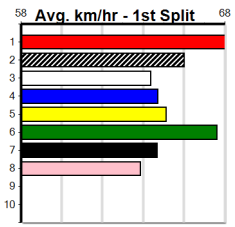

7

8:51PM

(VIC time)

TIGER JORDY (6) is expected to lead initially, run wide on the first bend which could allow DUNACH FIREBALL (1) and the honest PLAY THE VICTIM (2) to obtain inside runs and strike mid-race. NIKITA BALE (5) can power home and feature strongly.

Watchdog Tips: **1** **2** **6** **5** Bet: **Box Trifecta 1,2,5,6 ($10 for 41.67%)**