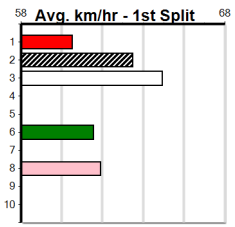

Suggested Quaddie:

- 1st Leg: 4 2nd Leg: 6,7,8
- 3rd Leg: 1,2,5,6 4th Leg: 4,5,8
- Cost: \$50 for 138.89%

Download Now

Mobile Form Guide

Average Winning Time:

Distance	Grade	Avg. Time
525m	Mixed 4/5	30.12
525m	Grade 5 Heat	30.14
525m	Grade 7	30.35
525m	Maiden	30.40
525m	Restricted Win	30.44
600m	Mixed 4/5	34.60

Track Record:

Distance	Time	Greyhound	Date Set
525m	29.376	ALLEN DEED	03-Jan-15
600m	33.911	DYNA DOUBLE ONE	06-Feb-16
730m	41.933	SPACE STAR	28-Feb-15

The Meadows

VALE PAT HAAS

Distance: 525m, Race Type: Maiden, Total Prizemoney: \$2,860
 1st: \$1,900, 2nd: \$590, 3rd: \$295, 4th: \$75