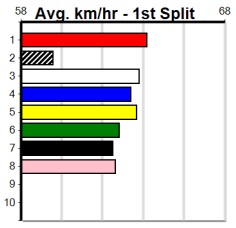

Watchdog Tips:

1 7 2 4

Bet:

Win 1

Table containing 10 race entries. Each entry includes runner name, trainer, odds, time, and a 'Winning Boxes' table. Entry 1: RECYCLED [7] \$1.70, Entry 2: SWINGING SINGH [7] \$10.00, Entry 3: RAPIDFIRE LAYLA [7] \$26.00, Entry 4: RUXTON FLAME [7] \$26.00, Entry 5: SURE OLIVER [7] \$14.00, Entry 6: BUN QUAKE [7] \$14.00, Entry 7: RESPECT ADVOCACY [7] \$5.00, Entry 8: MILL ALI [7] \$6.00, Entry 9: NO RESERVE, Entry 10: NO RESERVE.