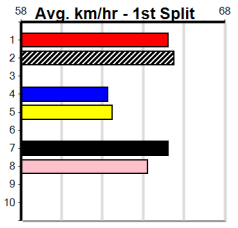

Meadows (MEP)

CITY VIEW BISTRO (2-3 WINS)

Distance: 525m, Race Type: Restricted Win, Total Prizemoney: $3,340
1st: $2,230, 2nd: $690, 3rd: $345, 4th: $75

4

7:48PM

(VIC time)

MEPUNGA TULLY (1) can set a cracking speed out in front and looks suited to a race of this nature. HOVLAND (8) best form is as good as any of his rivals and should appreciate the wide draw. LYNDL SAID NO (4) can run home into a minor placing.

Watchdog Tips: **1** **8** **4** **2** **Bet:** **Trifecta 1/2,4,8/2,4,8 ($10 - 166.67%)**