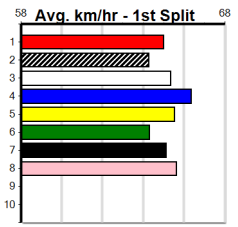

HOUDINI BOY @ STUD

Distance: 600m, Race Type: Mixed 4/5, Total Prizemoney: $4,445
1st: $2,990, 2nd: $920, 3rd: $460, 4th: $75

8

9:14PM

(VIC time)

FERNANDO DUKE (8) can either lead and as shown last start can come off the speed to win in his races. OSPREY ATHENA (4) explodes mid race and looks the danger. PISCOPO BALE (5) has proven in the past she can compete with the elite sprinters.

Watchdog Tips: **8** **4** **5** **3** **Bet:** **Box Trifecta 4,5,8 ($10 for 166.67%)**