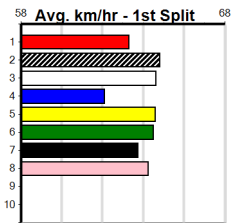

CABINET CONNECTIONS

Distance: 435m, Race Type: Mixed 4/5, Total Prizemoney: $3,360
1st: $2,250, 2nd: $690, 3rd: $345, 4th: $75

8

4:19PM

(VIC time)

DAINTREE DAZZLER (5) only needs some room in the initial stages and he will take off at the rate of knots. BLACK VIPER (3) was placed in fast time here last week and should be in the finish again. MAXED OUT (2) can set a fast early tempo.

Watchdog Tips: 5 3 2 8 Bet: Box Quinella 2,3,5 ($10 for 333.33%)