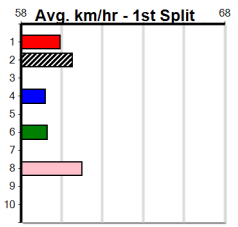

Sale

ROTTI SECURITY

Distance: 435m, Race Type: Maiden, Total Prizemoney: $2,535
1st: $1,680, 2nd: $520, 3rd: $260, 4th: $75

1
1:50PM
(VIC time)

SAND DUNES (4) displayed eye-catching mid race speed when narrowly beaten here last week on debut and will strip fitter for the run. DR. BUCK (2) has shown enough in his short career to suggest he will be in the placings here.

Watchdog Tips: **4** **2** **1** **8** **Bet:** **Win 4**