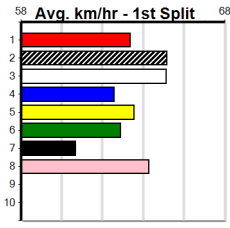

Sale

5
3:12PM
(VIC time)

SPORTSBET HT1

Distance: 510m, Race Type: Grade 5 Heat, Total Prizemoney: $3,340
1st: $2,230, 2nd: $690, 3rd: $345, 4th: $75

Watchdog Tips: 4 8 3 5 **Bet:** Win 4