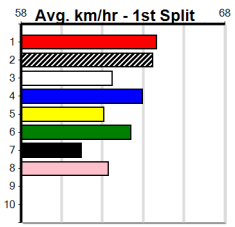

Sale

TRFM (1-4 WINS) DAMSELS DASH

Distance: 435m, Race Type: Restricted Win, Total Prizemoney: $2,925
1st: $1,950, 2nd: $600, 3rd: $300, 4th: $75

4

2:54PM

(VIC time)

JAYVILLE MOLLY (4) was placed in a much stronger race here last week and has the speed to lead throughout. DISHY DI (1) is city class material and once fully balanced has a good turn of speed. BEAUTIFUL LIAR (2) can settle on the speed.

Watchdog Tips:

4 **1** **2** **8**

Bet:

Win 4