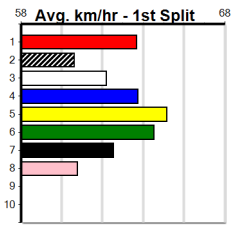

Sale

11

5:22PM

(VIC time)

RANFORD'S FAMILY BUTCHER

Distance: 435m, Race Type: Grade 5, Total Prizemoney: $2,925
1st: $1,950, 2nd: $600, 3rd: $300, 4th: $75

Watchdog Tips:

7

4

2

1

Bet:

Win 7

1 JUNIOR'S MATE [5] *Drawn to settle on the speed, improver.*

Form	Box	Weight	Dist	Track	Date	Time	BON	Margin	1st/2nd (Time)	PIR	Checked	Comment	W/R	Split 1	S/P	Grade	Winning Boxes																		
																	1	2	3	4	5	6	7	8											
																	1	2	1		1														
																	Prize								$14,057.86										
																	Best								NBT										
																	Starts								22-5-4-2										
																	Trk/Dst								6-0-1-1										
																	APM								$5654										

Owner(s): J Stewart

2 DR. SPOKES [5] *Can make a mid race move, major player.*

Form	Box	Weight	Dist	Track	Date	Time	BON	Margin	1st/2nd (Time)	PIR	Checked	Comment	W/R	Split 1	S/P	Grade	Winning Boxes																				
																	1	2	3	4	5	6	7	8													
																	3			1	1	3	1														
																	Prize								$33,374.25												
																	Best								24.60												
																	Starts								66-9-13-7												
																	Trk/Dst								12-2-2-1												
																	APM								$7748												

Owner(s): DOCTORS KENNELS (SYN), J McMahon, J Gill

3 MR. WALLACE [5] *Prefer drawn wide but has the engine, keep safe*

Form	Box	Weight	Dist	Track	Date	Time	BON	Margin	1st/2nd (Time)	PIR	Checked	Comment	W/R	Split 1	S/P	Grade	Winning Boxes																				
																	1	2	3	4	5	6	7	8													
																	3			2	2	2	3														
																	Prize								$40,737.86												
																	Best								24.64												
																	Starts								103-12-19-22												
																	Trk/Dst								27-4-3-5												
																	APM								$8281												

Owner(s): C Johannsen

4 MALO MAGIC (NSW)[5] *Better than form, experience edge, big show.*

Form	Box	Weight	Dist	Track	Date	Time	BON	Margin	1st/2nd (Time)	PIR	Checked	Comment	W/R	Split 1	S/P	Grade	Winning Boxes																				
																	1	2	3	4	5	6	7	8													
																	2	5	7	2	4	2	4														
																	Prize								$100,767.50												
																	Best								24.54												
																	Starts								115-26-22-15												
																	Trk/Dst								7-1-1-0												
																	APM								$9408												

Owner(s): BACHELOR CLUB (SYN), P Martinovic, J Martinovic, J Martinovic

5 BIG TRUCKER (QLD)[5] *Last 2 runs have been full of merit, place value.*

Form	Box	Weight	Dist	Track	Date	Time	BON	Margin	1st/2nd (Time)	PIR	Checked	Comment	W/R	Split 1	S/P	Grade	Winning Boxes																				
																	1	2	3	4	5	6	7	8													
																	1	1	1	1	1	1	1														
																	Prize								$12,490.00												
																	Best								24.80												
																	Starts								38-5-9-5												
																	Trk/Dst								5-1-0-0												
																	APM								$6236												

Owner(s): K Tucker

6 BANKRUPT [5] *May get buried back early, prefer others.*

Form	Box	Weight	Dist	Track	Date	Time	BON	Margin	1st/2nd (Time)	PIR	Checked	Comment	W/R	Split 1	S/P	Grade	Winning Boxes																				
																	1	2	3	4	5	6	7	8													
																	1			1	1	1	1														
																	Prize								$17,817.14												
																	Best								FSH												
																	Starts								67-4-10-17												
																	Trk/Dst								0-0-0-0												
																	APM								$3739												

Owner(s): J Rennie

7 SPRING BART (SA)[5] *No luck last few runs, class edge, go close.*

Form	Box	Weight	Dist	Track	Date	Time	BON	Margin	1st/2nd (Time)	PIR	Checked	Comment	W/R	Split 1	S/P	Grade	Winning Boxes																				
																	1	2	3	4	5	6	7	8													
																	2	3	4	1	1	4	1														
																	Prize								$49,725.00												
																	Best								NBT												
																	Starts								70-16-12-10												
																	Trk/Dst								12-0-5-1												
																	APM								$11350												

Owner(s): T Kennedy - harris

8 ARLUNYA [5] *Suited this draw, in good form, respect.*

Form	Box	Weight	Dist	Track	Date	Time	BON	Margin	1st/2nd (Time)	PIR	Checked	Comment	W/R	Split 1	S/P	Grade	Winning Boxes																		
																	1	2	3	4	5	6	7	8											
																	2	2	2	1															
																	Prize								$14,420.00										
																	Best								NBT										
																	Starts								36-7-4-7										
																	Trk/Dst								8-0-0-2										
																	APM								$4752										

Owner(s): J Berryman

9 *** NO RESERVE ***

																	Winning Boxes							

Trainer:

Owner(s):

10 *** NO RESERVE ***

																	Winning Boxes							

Trainer:

Owner(s):