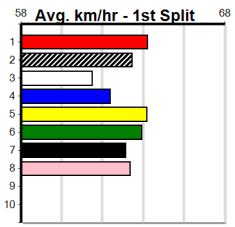

Owner(s):

Sale

**12**  
5:41PM  
(VIC time)

**TOONGABBIE LODGE**

Distance: 435m, Race Type: Grade 5, Total Prizemoney: \$2,925  
1st: \$1,950, 2nd: \$600, 3rd: \$300, 4th: \$75

**Watchdog Tips:** 8 4 1 7 **Bet:** Box Trifecta 1,4,7,8 (\$10 for 41.67%)