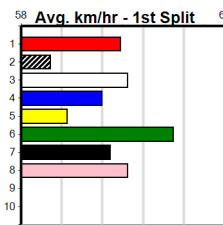

# IAN CARTER BUILDER

Distance: 510m, Race Type: Mixed 6/7, Total Prizemoney: \$3,340

1st: \$2,230, 2nd: \$690, 3rd: \$345, 4th: \$75

Best bet of the day. LAKEVIEW JAN (1) can expose the luck of early speed in this race and is set to lead all of the way. PEG (3) can follow the top elect through early and looks a strong exacta option. MADALIA TIPPER (2) is a must for top 4 SRM.