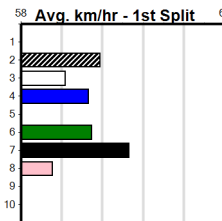

Sale

GIPPSLANDS GOLD 98.3

Distance: 435m, Race Type: Maiden, Total Prizemoney: $2,535
1st: $1,680, 2nd: $520, 3rd: $260, 4th: $75

2

2:09PM
(VIC time)

BONIECKI (2) can settle top 2 early here and can atone for his luckless run here last week. GRACE BURGESS (4) is a speedy type nearing her first win following back to back placings here. DAINTREE PEDRO (7) is suited to a wide draw.

Watchdog Tips: **2** **4** **7** **6** **Bet:** **Win 2**

Winning Boxes

Form	Box	Weight	Dist	Track	Date	Time	BON	Margin	1st/2nd (Time)	PIR	Checked	Comment	W/R	Split 1	S/P	Grade
1	LOUIE THE LEGEND [M]	<i>Bred to have some ability, watch betting moves.</i>														
BK	D	Oct-22 PLAYLIST														
VALLEY REAPER $5.00																
Trainer: Adrian Nuttall (Woodside)																
Owner(s): L Cardillo																
<table border="1"> <caption>Winning Boxes</caption> <thead> <tr><th>1</th><th>2</th><th>3</th><th>4</th><th>5</th><th>6</th><th>7</th><th>8</th></tr> </thead> <tbody> <tr><td>Prize</td><td></td><td></td><td></td><td></td><td></td><td></td><td></td><td>$0</td><td></td><td></td><td></td><td></td><td></td><td></td><td></td><td></td></tr> <tr><td>Best</td><td></td><td></td><td></td><td></td><td></td><td></td><td></td><td>FSH</td><td></td><td></td><td></td><td></td><td></td><td></td><td></td><td></td></tr> <tr><td>Starts</td><td></td><td></td><td></td><td></td><td></td><td></td><td></td><td>0-0-0-0</td><td></td><td></td><td></td><td></td><td></td><td></td><td></td><td></td></tr> <tr><td>Trk/Dst</td><td></td><td></td><td></td><td></td><td></td><td></td><td></td><td>0-0-0-0</td><td></td><td></td><td></td><td></td><td></td><td></td><td></td><td></td></tr> <tr><td>APM</td><td></td><td></td><td></td><td></td><td></td><td></td><td></td><td>$0</td><td></td><td></td><td></td><td></td><td></td><td></td><td></td><td></td></tr> </tbody> </table>																
2	BONIECKI [M]	<i>Can settle on the speed, hard to hold out.</i>														
RF	D	Apr-22 FERNANDO BALE														
BIVOUAC $3.00																
Trainer: Chris Johannsen (Devon Meadows)																
Owner(s): W Mcneil																
<table border="1"> <caption>Winning Boxes</caption> <thead> <tr><th>1</th><th>2</th><th>3</th><th>4</th><th>5</th><th>6</th><th>7</th><th>8</th></tr> </thead> <tbody> <tr><td>Prize</td><td></td><td></td><td></td><td></td><td></td><td></td><td></td><td>$595.00</td><td></td><td></td><td></td><td></td><td></td><td></td><td></td><td></td></tr> <tr><td>Best</td><td></td><td></td><td></td><td></td><td></td><td></td><td></td><td>NBT</td><td></td><td></td><td></td><td></td><td></td><td></td><td></td><td></td></tr> <tr><td>Starts</td><td></td><td></td><td></td><td></td><td></td><td></td><td></td><td>4-0-1-0</td><td></td><td></td><td></td><td></td><td></td><td></td><td></td><td></td></tr> <tr><td>Trk/Dst</td><td></td><td></td><td></td><td></td><td></td><td></td><td></td><td>2-0-1-0</td><td></td><td></td><td></td><td></td><td></td><td></td><td></td><td></td></tr> <tr><td>APM</td><td></td><td></td><td></td><td></td><td></td><td></td><td></td><td>$595</td><td></td><td></td><td></td><td></td><td></td><td></td><td></td><td></td></tr> </tbody> </table>																
3	CLEAN AND SHINE [M]	<i>Found to be injured past 2 runs, prefer to watch.</i>														
BK	D	Nov-21 SHIMA SHINE														
IT'S A DIVA $23.00																
Trainer: Adrian Nuttall (Woodside)																
Owner(s): L Cardillo																
<table border="1"> <caption>Winning Boxes</caption> <thead> <tr><th>1</th><th>2</th><th>3</th><th>4</th><th>5</th><th>6</th><th>7</th><th>8</th></tr> </thead> <tbody> <tr><td>Prize</td><td></td><td></td><td></td><td></td><td></td><td></td><td></td><td>$400.00</td><td></td><td></td><td></td><td></td><td></td><td></td><td></td><td></td></tr> <tr><td>Best</td><td></td><td></td><td></td><td></td><td></td><td></td><td></td><td>NBT</td><td></td><td></td><td></td><td></td><td></td><td></td><td></td><td></td></tr> <tr><td>Starts</td><td></td><td></td><td></td><td></td><td></td><td></td><td></td><td>6-0-1-0</td><td></td><td></td><td></td><td></td><td></td><td></td><td></td><td></td></tr> <tr><td>Trk/Dst</td><td></td><td></td><td></td><td></td><td></td><td></td><td></td><td>2-0-1-0</td><td></td><td></td><td></td><td></td><td></td><td></td><td></td><td></td></tr> <tr><td>APM</td><td></td><td></td><td></td><td></td><td></td><td></td><td></td><td>$272</td><td></td><td></td><td></td><td></td><td></td><td></td><td></td><td></td></tr> </tbody> </table>																
4	GRACE BURGESS [M]	<i>Has the speed to cross and lead, major player.</i>														
WDKB	B	Jun-22 TOMMY SHELBY														
GOLD VEIN $7.00																
Trainer: Lisa Dawes (Loch)																
Owner(s): SHIRAZ RACING (SYN), S Holmes, L Holmes, D Holmes