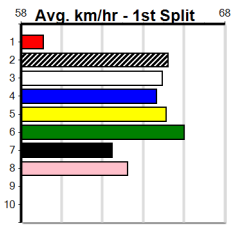

Sale

MONACELLARS (2-3 WINS)

Distance: 435m, Race Type: Restricted Win, Total Prizemoney: $2,925
1st: $1,950, 2nd: $600, 3rd: $300, 4th: $75

9

4:39PM
(VIC time)

JOROGUMO (2) is a promising speedster and once fully balanced he can show superior speed. RIBERO (3) has taken a liking to this circuit having won his past 2 starts here in smart time. ELITE DOM (7) looks the next best.

Watchdog Tips: 2 3 7 8 Bet: Box Quinella 2,3 ($10 for 1000%)

1 CATCH SOME RAYS [5] *Continues to improve, acid test here, place chance*
QUICK PAWS **$10.00**
Trainer: Justin Booker (Kilmany)
2nd (2) 33.7 450 TRA R5 22-Apr-24 25.67 25.33 4.00LRANGER'S GIRL (25.39) M/532 . . . . . 6.89 $6.30 T3-RW
5th (6) 33.6 395 TRA R4 29-Apr-24 22.81 22.39 6.00LDR. ERICA (22.39) M/856 . . . . . 3.90 $6.10 T3-RW
1st (2) 33.5 395 TRA R9 13-May-24 22.54 22.53 2.00LDR. NARNIA (22.67) S/321 . . . . . 3.87 $2.60 7
1st (3) 33.6 395 TRA R9 20-May-24 22.29 22.21 4.50LDUNDEE RAIDER (22.60) M/211 . . . . . 3.81 $3.50 T3-6
Owner(s): DODGE N BOOKS (SYN), J Booker, R Aurisch, K Morrison

Winning Boxes

1	2	3	4	5	6	7	8
1	2	1					
Prize	$3,320.00						
Best	25.31						
Starts	8-3-1-0						
Trk/Dst	4-1-0-0						
APM	$3056						

2 JOROGUMO [5] *Impressive type, serious muster, go close.*
RUBY GIRL **$2.90**
Trainer: Ned McDonald (Pearcedale)
2nd (8) 33.4 425 BEN R2 28-Apr-24 24.07 23.58 2.00LMYRNIONG STORM (23.93) M/222 . . . . . 6.49 $2.70 RW
2nd (5) 33.3 395 TRA R4 03-May-24 22.13 21.81 1.75LFIFI BALE (22.02) M/432 . . . . . 3.85 $3.00 X67
1st (3) 33.3 395 TRA R9 10-May-24 22.33 21.62 1.75LWESTERN BALE (22.45) M/432 . . . . . 3.82 $1.50 X67
1st (7) 33.4 425 BEN R3 17-May-24 24.17 23.88 1.00LGO GO JEFF (24.23) M/421 . . . . . 6.59 $1.80 X67
Owner(s): M Hunter

Winning Boxes

1	2	3	4	5	6	7	8
1	2	1					
Prize	$7,665.63						
Best	24.63						
Starts	7-3-3-0						
Trk/Dst	2-1-1-0						
APM	$7153						

3 RIBERO [6] *Last two wins here have been super, danger.*
BIVOUAC **$3.50**
Trainer: Elaine Johannsen (Devon Meadows)
4th (7) 32.8 400 WGL R1 23-Apr-24 23.18 22.71 3.25LBIRMINGHAM (22.97) M/33 . . . . . 8.52 $11.00 M
2nd (5) 32.7 400 WGL R2 30-Apr-24 22.94 22.27 0.75LHOW HIGH CONGA (22.90) Q/22 . . . . . 8.49 $6.80 M
1st (3) 32.0 435 SLE R1 12-May-24 24.56 24.08 5.50LBONIECKI (24.93) Q/111 . . . . . 5.19 $5.60 M
1st (3) 32.4 435 SLE R2 19-May-24 24.72 24.45 2.25LBOURNE SID (24.86) Q/111 . . . . . 5.31 $1.90 X67
Owner(s): W Mcneil

Winning Boxes

1	2	3	4	5	6	7	8
1	2						
Prize	$4,225.00						
Best	24.56						
Starts	4-2-1-0						
Trk/Dst	2-2-0-0						
APM	$4225						

4 ASTON CORLEONE [5] *Front runner, has the speed to cross, keep safe*
ASTON LIGHTS **$7.00**
Trainer: Graeme Jose (Catani)
4th (4) 31.9 400 WGL R10 26-Apr-24 22.85 22.35 3.00LVOLKANOVSKI (22.65) S/53 . . . . . 8.51 $7.50 5
2nd (4) 32.3 425 BEN R4 03-May-24 23.92 23.69 0.50LBOROUGH SALTS (23.89) Q/111 . . . . . 6.50 $2.90 5
4th (1) 31.9 390 BAL R11 08-May-24 22.38 22.06 4.75LAYIA NEIGHBOUR (22.06) M/33 . . . . . 8.58 $8.10 X45
5th (7) 32.0 390 BAL R12 15-May-24 22.78 22.06 9.50LSPRING AMMO (22.12) M/43 . . . . . 8.57 $4.10 5
Owner(s): R Borda

Winning Boxes

1	2	3	4	5	6	7	8
1			1				1
Prize	$7,525.00						
Best	24.63						
Starts	12-3-3-1						
Trk/Dst	4-1-1-1						
APM	$5586