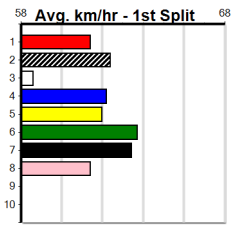

Sale

10

4:57PM

(VIC time)

BSG AUSTRALIA

Distance: 435m, Race Type: Grade 6, Total Prizemoney: $2,925
1st: $1,950, 2nd: $600, 3rd: $300, 4th: $75

LOSE MY MIND (2) has the required speed to lead here and will be a very tough proposition to catch out on the arm. MALLY BOY (7) ran a top placing here last start and is well up to this class. MINTER HONOUR (1) continues to improve.

Watchdog Tips: 2 7 1 8 Bet: Box Trifecta 1,2,7,8 ($10 for 41.67%)

Table with 10 rows corresponding to race entries. Each row includes race number, horse name, trainer, jockey, odds, and race details. Includes a 'Winning Boxes' sub-table for each race.