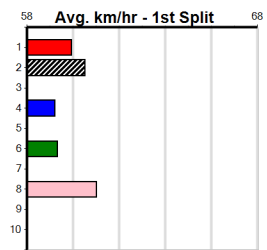

Sale

ROTTI SECURITY

1
1:50PM

(VIC time)

Distance: 435m, Race Type: Maiden, Total Prizemoney: $2,535
1st: $1,680, 2nd: $520, 3rd: $260, 4th: $75

SAND DUNES (4) displayed eye-catching mid race speed when narrowly beaten here last week on debut and will strip fitter for the run. DR. BUCK (2) has shown enough in his short career to suggest he will be in the placings here.

Watchdog Tips: **4** **2** **1** **8** **Bet:** **Win 4**

1

HAWKEYED KID [M] Shows some talent, better draw today, threat. **$6.00**

BK Dog Apr-22 Sire: ORSON ALLEN Dam: CHAMPAGNE CHASER Trainer: Leanne Burke (Alberton West)

Owner(s): S Zahra

Winning Distances: < 300m (0) 300 - 399m (0) 400 - 499m (0) 500 - 599m (0) 600 - 699m (0) > 700m (0)

Winning Weights:

Pos	Wgt	Dist	Track	Race	Date	BON	Margin	1st/2nd (Time)	PIR	Checked	Comment	W/R	Split 1	S/P	Grade
5th (5)	40.4	395	TRA	R1	12-Apr-24	22.81	22.16	8.00L HIGH END CASH (22.28)	S/645				3.94	$6.20 M	
3rd (3)	40.4	435	SLE	R1	28-Apr-24	25.34	24.19	8.00L ANNA (24.80)	M/543				5.45	$16.20 M	
5th (7)	40.1	435	SLE	R3	08-May-24	25.25	24.32	7.50L ELITE DOM (24.76)	M/656				5.48	$7.80 M	

Last 3 wins NOT included above

Box History

Bx	1st	2nd	3rd	4th	5th	6th	7th	8th
1								
2								
3			1					
4								
5					1			
6								
7					1			
8								

Prize Best $260.00 NBT
Starts 3-0-0-1
Trk/Dts 2-0-0-1
APM 260

2

DR. BUCK [M] Fast placing here 3 runs back, major player. **$3.80**

BD Dog Aug-22 Sire: FERAL FRANKY Dam: PAYTON Trainer: Marcus McMahon (Darriman)

Owner(s): DOCTORS KENNELS (SYN), J McMahon, J Gill

Winning Distances: < 300m (0) 300 - 399m (0) 400 - 499m (0) 500 - 599m (0) 600 - 699m (0) > 700m (0)

Winning Weights:

Pos	Wgt	Dist	Track	Race	Date	BON	Margin	1st/2nd (Time)	PIR	Checked	Comment	W/R	Split 1	S/P	Grade
2nd (2)	35.5	450	TRA	R3	22-Mar-24	25.64	24.81	0.50L LEXIE ROSE (25.62)	M/552				6.89	$4.00 MH	
6th (6)	35.1	450	TRA	R2	29-Mar-24	25.60	24.83	9.00L PLAY THE MINUTES (25.00)	S/785				6.95	$16.40 MF	
4th (5)	34.7	435	SLE	R1	07-Apr-24	24.78	24.50	2.00L JOHNSON STREET (24.65)	M/743				5.34	$7.60 M	
4th (4)	34.9	435	SLE	R1	10-Apr-24	25.63	24.59	2.50L OUR BELLA ROSE (25.47)	S/665				5.56	$2.90 M	
5th (5)	34.3	510	SLE	R2	28-Apr-24	29.95	28.95	9.00L CRAFTY BEER (29.34)	M/555				9.70	$2.80 M	
2nd (7)	33.9	435	SLE	R1	08-May-24	24.77	24.32	0.75L PAW BRADLEY (24.73)	M/111				5.35	$3.00 M	
5th (5)	33.7	435	SLE	R1	12-May-24	25.05	24.08	7.00L RIBERO (24.56)	M/665				5.49	$3.80 M	
2nd (4)	34.0	450	TRA	R3	17-May-24	25.76	25.13	0.25L HAMISH ROSE (25.75)	M/344				6.87	$3.20 M	

Last 3 wins NOT included above

Box History

Bx	1st	2nd	3rd	4th	5th	6th	7th	8th
1								
2		1						
3								
4		1		1				
5					1	2		
6						1		
7		1						
8								

Prize Best $1790.00 NBT
Starts 8-0-3-0
Trk/Dts 4-0-1-0
APM 1552

3

SONGKRAN (NSW)[M] Nicely bred type, betting best guide. **$8.00**

BK Dog May-22 Sire: FLYING RICCIARDO Dam: SHE'S ESPERANZA Trainer: Adrian Nuttall (Woodside)

Owner(s): L Cardillo

Winning Distances: < 300m (0) 300 - 399m (0) 400 - 499m (0) 500 - 599m (0) 600 - 699m (0) > 700m (0)

Winning Weights:

Pos	Wgt	Dist	Track	Race	Date	BON	Margin	1st/2nd (Time)	PIR	Checked	Comment	W/R	Split 1	S/P	Grade

Last 3 wins NOT included above

Box History

Bx	1st	2nd	3rd	4th	5th	6th	7th	8th
1								
2								
3								
4								
5								
6								
7								
8								

Prize Best $0 FSH
Starts 0-0-0-0
Trk/Dts 0-0-0-0
APM 0