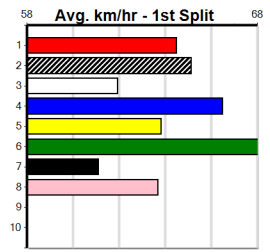

SPORTSBET HT2

Distance: 510m, Race Type: Grade 5 Heat, Total Prizemoney: $3,340
1st: $2,230, 2nd: $690, 3rd: $345, 4th: $75

BLUEY LA LA (1) looks like the leader and could set up a big enough lead in the initial stages. KISS FOR LUCK (4) and VOICE OF THUNDER (6) are both city class performers at their best and will be strong in the run home.

Watchdog Tips: 1 4 6 2 **Bet:** Box Trifecta 1,2,4,6 ($10 for 41.67%)

1

BLUEY LA LA [5] Can set the early tempo, the one to catch. **$3.40**
BK Dog Mar-21 Sire: BERNARDO Dam: SKINNY LA LA Trainer: Billy Stockdale (Fulham)
Owner(s): F Stockdale
Winning Distances: < 300m (0) 300 - 399m (1) 400 - 499m (1) 500 - 599m (1) 600 - 699m (0) > 700m (0)
Winning Weights: 32.0(1) 33.2(1) 33.4(1)
1st (5) 33.2 400 WGL R4 07-Feb-23 22.67 22.58 2.50L GREEN LA LA (22.83) M/32 . . . SW . . . 8.35 $5.00 X67
2nd (3) 33.2 460 WGL R3 14-Feb-23 26.10 25.56 0.25L WILD CASH (26.08) M/111 . . . . . 6.61 $2.00 X67
WG (-) 31 435 SLE 24-Mar-24 24.89 0.01L Trial Cleared M/11 . . . 1of2 . . . 5.29 . . . WGT
3rd (6) 31.9 435 SLE R4 10-Apr-24 25.10 24.59 2.75L BLUE OPAL ROCKS (24.91) M/543 . . . . . 5.41 $5.30 6G
5th (4) 32.2 400 WGL R2 16-Apr-24 23.02 22.24 12.00 UNLEASH IN MIAMI (22.24) M/65 . . . SW . . . 8.57 $15.60 X67
5th (2) 32.1 460 WGL R9 07-May-24 26.57 26.07 7.00L BLUEBELLE COLOUR (26.10) M/234 . . . . . 6.63 $9.80 6G
2nd (7) 31.7 510 SLE R9 12-May-24 28.95 28.82 0.50L DAINTREE TIGER (28.92) M/111 . . . . . 9.12 $3.60 RW
1st (4) 32.0 510 SLE R4 19-May-24 28.96 28.53 2.50L LAKEVIEW JAN (29.12) Q/111 . . . . . 9.13 $2.70 X67
Last 3 wins NOT included above
1st (8) 33.4 350 TRA R1 20-Jan-23 19.72 19.72 6.50L ON THE CUSP (20.15) M/11 . . . . . 6.61 $1.60 M
Prize Best Starts Trk/Dts APM $8245.63 28.96(4)-19/5/24 10-3-2-2 2-1-1-0 3546

2

MY MARGOT [5] Versatile, can charge late, each way claims. **$7.50**
RF Bitch Feb-21 Sire: BERNARDO Dam: MIGHTY MATILDA Trainer: John Brown (Nyora)
Owner(s): J Brown
Winning Distances: < 300m (0) 300 - 399m (0) 400 - 499m (3) 500 - 599m (2) 600 - 699m (0) > 700m (0)
Winning Weights: 27.0(1) 27.3(1) 27.4(1) 27.6(1) 28.5(1)
4th (3) 29.2 515 SAN R11 28-Mar-24 29.99 29.45 8.00L FERNANDO GOMEZ (29.46) M/6665 . . . . . 5.41 $10.80 5
2nd (3) 29.0 680 WGL R6 02-Apr-24 39.56 39.54 0.50L YOU DONE (39.54) M/543 . . . . . 18.76 $4.30 5
5th (1) 28.6 715 SAN R6 11-Apr-24 42.87 42.35 7.50L PASS MARK (42.35) M/5445 . . . . . 6.26 $28.10 5
1st (8) 28.5 460 WGL R4 23-Apr-24 25.87 25.67 7.00L WHATEVER TESS (26.34) M/111 . . . . . 6.67 $28.50 RWH
6th (4) 28.9 460 WGL R5 30-Apr-24 26.50 25.78 8.50L AERO RICCARDON (25.93) M/877 . . . . . 9.96 $7.50 RWF
3rd (2) 28.8 595 SAP R9 05-May-24 34.78 34.35 4.25L PREMIUM EQUITY (34.50) M/4544 . . . . . 6.50 $8.50 RWH
8th (4) 28.8 595 SAN R1 09-May-24 35.13 34.54 8.50L CONTAINER (34.54) M/8888 . . . . . 9.62 $32.30 RWF
3rd (6) 29.2 715 SAP R6 20-May-24 42.73 42.08 9.50L RIPTIDE RUSLIE (42.08) M/3433 . . . . . 6.33 $3.80 5
Last 3 wins NOT included above
1st (1) 27.6 595 SAP R2 16-Apr-23 34.67 33.80 3.5L SEND IT BLUE (34.91) Q/1111 . . . SW . . . 9.32 $3.80 RW
1st (6) 27.0 460 WGL R7 04-May-23 26.53 25.91 1.75L DANCE MODE (26.65) M/654 . . . . . 6.88 $4.50 T3-6
1st (8) 27.3 515 SAP R5 25-Jun-23 30.34 29.49 0.10L MOONLIGHT JACK (30.34) S/6221 . . . V10 . . . 5.37 $5.00 5