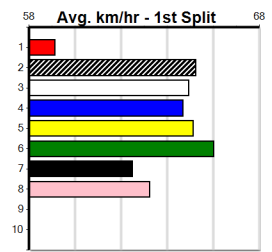

Sale

9

4:39PM

(VIC time)

MONACELLARS (2-3 WINS)

Distance: 435m, Race Type: Restricted Win, Total Prizemoney: $2,925
1st: $1,950, 2nd: $600, 3rd: $300, 4th: $75

JOROGUMO (2) is a promising speedster and once fully balanced he can show superior speed.
RIBERO (3) has taken a liking to this circuit having won his past 2 starts here in smart time. ELITE
DOM (7) looks the next best.

Watchdog Tips: **2** **3** **7** **8** **Bet:** **Box Quinella 2,3 ($10 for 1000%)**

Form Box	Wgt	Dist	Track	Date	Time	BON	Margin	1st/2nd (Time)	PIR	Checked	Comment	WR	Split 1	S/P	Grade	
1	CATCH SOME RAYS [5] Continues to improve, acid test here, place chance $10.00															
	BK	Dog	May-22			Sire: AUSSIE INFRARED			Dam: QUICK PAWS			Trainer: Justin Booker (Kilmany)				
	Owner(s): DODGE N BOOKS (SYN), J Booker, R Aurisch, K Morrison															
	Winning Distances: < 300m (0) 300 - 399m (2) 400 - 499m (1) 500 - 599m (0) 600 - 699m (0) > 700m (0)															
	Winning Weights: 33.5(1) 33.6(2)															
	6th (5)	33.6	435	SLE	R1	03-Mar-24	25.52	24.41	9.50L ASTON SPRITZ (24.88)	M/666	.	.	.	5.50	$14.20	MH
	7th (3)	33.9	435	SLE	R1	27-Mar-24	26.04	24.59	21.00 MR. PRESIDENT (24.59)	M/887	.	VO	.	5.59	$5.60	M
	1st (2)	33.6	435	SLE	R3	05-Apr-24	25.31	24.60	1.75L ANDY ROSE (25.42)	M/311	.	.	.	5.40	$5.70	M
	6th (7)	33.5	435	SLE	R2	10-Apr-24	25.52	24.59	1.75L DR. OPHELIA (25.40)	S/866	.	.	.	5.55	$65.00	7
	2nd (2)	33.7	450	TRA	R5	22-Apr-24	25.67	25.33	4.00L RANGER'S GIRL (25.39)	M/532	.	.	.	6.89	$6.30	T3-RW
	5th (6)	33.6	395	TRA	R4	29-Apr-24	22.81	22.39	6.00L DR. ERICA (22.39)	M/856	.	.	.	3.90	$6.10	T3-RW
	1st (2)	33.5	395	TRA	R9	13-May-24	22.54	22.53	2.00L DR. NARNIA (22.67)	S/321	.	.	.	3.87	$2.60	7
	1st (3)	33.6	395	TRA	R9	20-May-24	22.29	22.21	4.50L DUNDEE RAIDER (22.60)	M/211	.	.	.	3.81	$3.50	T3-6
	Last 3 wins NOT included above															
	Prize Best $3320.00															
Starts 25.31(2)-5/4/24																
Trk/Dts 8-3-1-0																
APM 4-1-0-0																
3056																

2	JOROGUMO [5] Impressive type, serious muster, go close. $2.90															
	F	Dog	Jun-22			Sire: BEAST UNLEASHED			Dam: RUBY GIRL			Trainer: Ned McDonald (Pearcedale)				
	Owner(s): M Hunter															
	Winning Distances: < 300m (0) 300 - 399m (1) 400 - 499m (2) 500 - 599m (0) 600 - 699m (0) > 700m (0)															
	Winning Weights: 33.0(1) 33.3(1) 33.4(1)															
	8th (3)	33.2	395	TRA	R1	29-Mar-24	23.03	22.06	6.00L BIG JIM (22.63)	M/677	.	.	.	3.94	$2.10	M
	2nd (1)	33.5	435	SLE	R1	07-Apr-24	24.69	24.50	0.75L JOHNSON STREET (24.65)	M/111	.	.	.	5.16	$4.00	M
	1st (8)	33.0	435	SLE	R1	14-Apr-24	24.63	24.32	3.25L MARAIS BALE (24.84)	M/111	.	.	.	5.28	$1.80	M
	2nd (8)	33.4	425	BEN	R2	28-Apr-24	24.07	23.58	2.00L MYRNIONG STORM (23.93)	M/222	.	.	.	6.49	$2.70	RW
	2nd (5)	33.3	395	TRA	R4	03-May-24	22.13	21.81	1.75L FIFI BALE (22.02)	M/432	.	.	.	3.85	$3.00	X67
	1st (3)	33.3	395	TRA	R9	10-May-24	22.33	21.62	1.75L WESTERN BALE (22.45)	M/432	.	.	.	3.82	$1.50	X67
	1st (7)	33.4	425	BEN	R3	17-May-24	24.17	23.88	1.00L GO GO JEFF (24.23)	M/421	.	.	.	6.59	$1.80	X67
	Last 3 wins NOT included above															
	Prize Best $7665.63															
	Starts 24.63(8)-14/4/24															
Trk/Dts 7-3-3-0																
APM 2-1-1-0																
7153