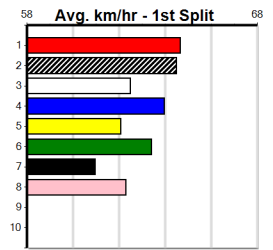

Sale

4

2:54PM

(VIC time)

TRFM (1-4 WINS) DAMSELS DASH

Distance: 435m, Race Type: Restricted Win, Total Prizemoney: $2,925
1st: $1,950, 2nd: $600, 3rd: $300, 4th: $75

JAYVILLE MOLLY (4) was placed in a much stronger race here last week and has the speed to lead throughout. DISHY DI (1) is city class material and once fully balanced has a good turn of speed. BEAUTIFUL LIAR (2) can settle on the speed.

Watchdog Tips: 4 1 2 8 Bet: Win 4