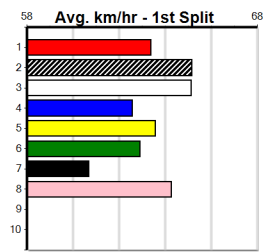

Sale
5
3:12PM
(VIC time)

SPORTSBET HT1

Distance: 510m, Race Type: Grade 5 Heat, Total Prizemoney: $3,340
1st: $2,230, 2nd: $690, 3rd: $345, 4th: $75

PONTING (4) is better drawn than it appears with a fast beginner in box 3 and a wide runner in box 5 and once into full stride he has a big motor. MINH TEDDY (8) can explode outcross early from his wide draw and set a cracking speed.

Watchdog Tips: **4** **8** **3** **5** **Bet:** Win 4