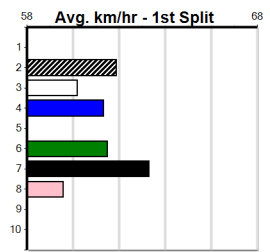

Sale

2

2:09PM

(VIC time)

GIPPSLANDS GOLD 98.3

Distance: 435m, Race Type: Maiden, Total Prizemoney: $2,535
1st: $1,680, 2nd: $520, 3rd: $260, 4th: $75

BONIECKI (2) can settle top 2 early here and can atone for his luckless run here last week. GRACE BURGESS (4) is a speedy type nearing her first win following back to back placings here. DAINTREE PEDRO (7) is suited to a wide draw.

Watchdog Tips: **2** **4** **7** **6** **Bet:** **Win 2**

1

Form Box	Wgt	Dist	Track	Date	Time	BON	Margin	1st/2nd (Time)	PIR	Checked	Comment	W/R	Split 1	S/P	Grade
LOUIE THE LEGEND [M] $5.00															
BK	Dog				Oct-22										
Owner(s): L Cardillo Trainer: Adrian Nuttall (Woodside)															
Sire: PLAYLIST Dam: VALLEY REAPER															
Bred to have some ability, watch betting moves.															
Winning Distances: < 300m (0) 300 - 399m (0) 400 - 499m (0) 500 - 599m (0) 600 - 699m (0) > 700m (0)															
Winning Weights:															
Last 3 wins NOT included above															

Box History

Bx	1st	2nd	3rd	4th	5th	6th	7th	8th
1								
2								
3								
4								
5								
6								
7								
8								

Prize		$0
Best		FSH
Starts		0-0-0-0
Trk/Dts		0-0-0-0
APM		0

2

Form Box	Wgt	Dist	Track	Date	Time	BON	Margin	1st/2nd (Time)	PIR	Checked	Comment	W/R	Split 1	S/P	Grade
BONIECKI [M] $3.00															
RF	Dog				Apr-22										
Owner(s): W Mcneil Trainer: Chris Johannsen (Devon Meadow)															
Sire: FERNANDO BALE Dam: BIVOUC															
Can settle on the speed, hard to hold out.															
Winning Distances: < 300m (0) 300 - 399m (0) 400 - 499m (0) 500 - 599m (0) 600 - 699m (0) > 700m (0)															
Winning Weights:															
4th (8)	31.5	400	WGL	R2	23-Apr-24	23.06	22.71	3.75L SMOKIN' PADDY (22.80)	M/34		SW		8.58	$12.90	M
5th (4)	31.4	400	WGL	R2	30-Apr-24	23.45	22.27	8.00L HOW HIGH CONGA (22.90)	M/67				9.01	$5.40	M
2nd (2)	30.7	435	SLE	R1	12-May-24	24.93	24.08	5.50L RIBERO (24.56)	Q/222				5.26	$9.90	M
6th (5)	30.6	435	SLE	R1	19-May-24	25.62	24.45	8.50L JUMBUK DENNIS (25.03)	M/366				5.48	$4.50	M
Last 3 wins NOT included above															

Box History

Bx	1st	2nd	3rd	4th	5th	6th	7th	8th
1								
2								
3		1						
4								
5					1			
6						1		
7								
8								

Prize		$595.00
Best		NBT
Starts		4-0-1-0
Trk/Dts		2-0-1-0
APM		595

3

Form Box	Wgt	Dist	Track	Date	Time	BON	Margin	1st/2nd (Time)	PIR	Checked	Comment	W/R	Split 1	S/P	Grade
CLEAN AND SHINE [M] $23.00															
BK	Dog				Nov-21										
Owner(s): L Cardillo Trainer: Adrian Nuttall (Woodside)															
Sire: SHIMA SHINE Dam: IT'S A DIVA															
Found to be injured past 2 runs, prefer to watch.															
Winning Distances: < 300m (0) 300 - 399m (0) 400 - 499m (0) 500 - 599m (0) 600 - 699m (0) > 700m (0)															
Winning Weights:															
8th (8)	34.7	460	WGL	R3	26-Sep-23	27.08	25.70	18.00 FOOL'S JOURNEY (25.88)	M/877				7.05	$10.30	MH
6th (4)	34.6	400	WGL	R2	16-Nov-23	24.12	22.79	17.00 SMOOTH RANGER (22.94)	M/67				8.95	$3.40	M
4th (7)	34.7	400	WGL	R1	23-Nov-23	23.59	22.64	9.50L UPPER'S FLYER (22.94)	S/66				8.83	$14.80	M
7th (2)	35.0	400	WGL	R1	08-Feb-24	23.47	22.63	11.00 ITALICS (22.74)	M/67				8.81	$21.00	T3-M
7th (2)	34.7	435	SLE	R2	14-Feb-24	26.50	24.38	22.00 BRUCE INTENTION (24.96)	S/657		V14		5.54	$65.90	M
2nd (6)	34.8	435	SLE	R1	05-Apr-24	25.76	24.60	4.00L DR. OPHELIA (25.49)	M/332		V14		5.37	$28.90	M
ST (-)	34.2	435	SLE		24-Apr-24	25.75		0.01L Trial Cleared	S/41		1of4		5.41		ST
Last 3 wins NOT included above															

Box History

Bx	1st	2nd	3rd	4th	5th	6th	7th	8th
1								
2							2	
3								
4								
5					1			
6		1						
7					1			
8								1

Prize		$400.00
Best		NBT
Starts		6-0-1-0
Trk/Dts		2-0-1-0
APM		272