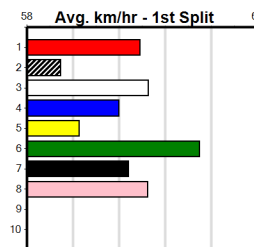

Sale
7
3:54PM
(VIC time)

IAN CARTER BUILDER

Distance: 510m, Race Type: Mixed 6/7, Total Prizemoney: $3,340
1st: $2,230, 2nd: $690, 3rd: $345, 4th: $75

Best bet of the day. LAKEVIEW JAN (1) can expose the luck of early speed in this race and is set to lead all of the way. PEG (3) can follow the top elect through early and looks a strong exacta option. MADALIA TIPPER (2) is a must for top 4 SRM.

Watchdog Tips: **1** **3** **2** **6** **Bet:** **Win 1**

1

LAKEVIEW JAN [6] **Best bet of the day, should lead all of the way.** **$1.80**
WF Bitch Sep-21 Sire: FERNANDO BALE Dam: LAKEVIEW GRACE
Owner(s): P Whelan Trainer: Luke Whelan (Metung)
Winning Distances: < 300m (0) 300 - 399m (0) 400 - 499m (1) 500 - 599m (1) 600 - 699m (0) > 700m (0)
Winning Weights: 27.0(1) 27.3(1)

Box	1st	2nd	3rd	4th	5th	6th	7th	8th
1								
2								
3								
4								
5								
6								
7								
8								

Prize Best Starts Trk/Dts APM: $3795.00, 29.10(8)-22/5/24, 14-2-2-1, 4-1-1-0, 2927

2

MADALIA TIPPER [7] **Strong type, a must for top 4 SRM.** **$21.00**
WBE Dog Nov-20 Sire: BANJO BOY Dam: ZIPPING SCARLET
Owner(s): K Fogarty Trainer: Kathleen Fogarty (Heyfield)
Winning Distances: < 300m (0) 300 - 399m (0) 400 - 499m (1) 500 - 599m (0) 600 - 699m (0) > 700m (0)
Winning Weights: 33.1(1)

Box	1st	2nd	3rd	4th	5th	6th	7th	8th
1								
2								
3								
4								
5								
6								
7								
8								

Prize Best Starts Trk/Dts APM: $5965.00, NBT, 56-1-4-8, 13-0-1-3, 1849

3

PEG [7] **Can settle behind the red early, danger.** **$3.50**
BK Bitch Jul-21 Sire: BERNARDO Dam: TRISCAY
Owner(s): B Stockdale Trainer: Billy Stockdale (Fulham)
Winning Distances: < 300m (0) 300 - 399m (0) 400 - 499m (1) 500 - 599m (0) 600 - 699m (0) > 700m (0)
Winning Weights: 26.5(1)

Box	1st	2nd	3rd	4th	5th	6th	7th	8th
1								
2								
3								
4								
5								
6								
7								
8								

Prize Best Starts Trk/Dts APM: $1835.00, NBT, 9-1-1-1, 4-0-1-1, 655

4

COME CATCH ME [6] **Slow early, tough draw on a bend start, risky** **$18.00**
BK Bitch Feb-21 Sire: NITRO BURST Dam: MUZA'S ANGEL
Owner(s): Y Andrews Trainer: Yvonne Andrews (Kilmany)
Winning Distances: < 300m (0) 300 - 399m (0) 400 - 499m (1) 500 - 599m (1) 600 - 699m (0) > 700m (0)
Winning Weights: 27.6(1) 27.7(1)

Box	1st	2nd	3rd	4th	5th	6th	7th	8th
1								
2								
3								
4								
5								
6								
7								
8								

Prize Best Starts Trk/Dts APM: $5400.00, 29.49(6)-17/9/23, 44-2-3-5, 4-1-0-0, 1176

5

IN THE RIOT [6] **Placed behind the top elect here on Wednesday.** **$26.00**
BK Dog Nov-21 Sire: AUSSIE INFRARED Dam: START A RIOT
Owner(s): P Mckenzie Trainer: Peter Mckenzie (Tinamba)
Winning Distances: < 300m (0) 300 - 399m (1) 400 - 499m (1) 500 - 599m (0) 600 - 699m (0) > 700m (0)
Winning Weights: 34.2(1) 34.3(1)

Box	1st	2nd	3rd	4th	5th	6th	7th	8th
1								
2								
3								
4								
5								
6								
7								
8								

Prize Best Starts Trk/Dts APM: $6720.71, NBT, 33-2-3-1, 9-0-1-1, 2776