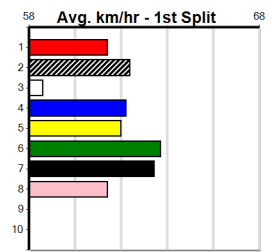

Sale
10
4:57PM
(VIC time)

BSG AUSTRALIA

Distance: 435m, Race Type: Grade 6, Total Prizemoney: $2,925
1st: $1,950, 2nd: $600, 3rd: $300, 4th: $75

LOSE MY MIND (2) has the required speed to lead here and will be a very tough proposition to catch out on the arm. MALLY BOY (7) ran a top placing here last start and is well up to this class. MINTER HONOUR (1) continues to improve.

Watchdog Tips: **2** **7** **1** **8** **Bet:** Box Trifecta 1,2,7,8 ($10 for 41.67%)

1

MINTER HONOUR [6] Continues to improve, gun draw, threat. **$6.00**
BK Dog Apr-22 Sire: RAW ABILITY Dam: MINTER SPARKLE Trainer: Robert Reinke (Johnsonville)
Owner(s): J Reinke
Winning Distances: < 300m (0) 300 - 399m (0) 400 - 499m (2) 500 - 599m (0) 600 - 699m (0) > 700m (0)
Winning Weights: 32.9(1) 33.2(1)

Box	1st	2nd	3rd	4th	5th	6th	7th	8th
1								
2	1							
3								
4	1							
5								
6						1		
7								
8								1

6th (6) 33.7 510 SLE R3 11-Feb-24 30.10 28.73 8.00L GILBERT ROSE (29.57) M/666 . . . . . 9.93 $14.30 M
1st (4) 33.2 435 SLE R3 29-Feb-24 25.11 24.72 7.00L BRAEMAR JESSIE (25.59) M/311 . . . . . 5.43 $3.60 M
7th (8) 33.3 450 TRA R3 08-Mar-24 25.70 24.98 11.00 FIGHT THE FIGHT (24.98) M/567 . . . . . 6.77 $44.20 X67
1st (2) 32.9 435 SLE R3 28-Apr-24 24.73 24.19 1.5L HERE HUGO (24.83) M/321 . . . . . SW . 5.35 $9.60 7

Last 3 wins NOT included above

Prize Best $2950.00
Starts 24.73(2)-28/4/24
Trk/Dts 4-2-0-0
APM 2-2-0-0 2550

2

LOSE MY MIND [6] Can land on the arm here, hard to catch. **$3.00**
BEBD Bitch May-21 Sire: MY REDEEMER Dam: AM I THERE Trainer: Kaylah Thorburn (Gormandale)
Owner(s): K Thorburn
Winning Distances: < 300m (0) 300 - 399m (0) 400 - 499m (2) 500 - 599m (0) 600 - 699m (0) > 700m (0)
Winning Weights: 26.1(1) 26.4(1)

Box	1st	2nd	3rd	4th	5th	6th	7th	8th
1								
2	1	1			1			
3						1		
4	1							
5						1		
6	1							
7								
8			1					

2nd (4) 26.9 435 SLE R1 11-Feb-24 24.92 24.03 1.00L MINH NARDO (24.86) M/111 . . . . . 5.27 $7.30 M
5th (2) 26.9 435 SLE R2 03-Mar-24 25.32 24.41 10.00 MINH TEDDY (24.63) M/444 . . . . . 5.34 $4.70 MH
2nd (2) 27.2 435 SLE R3 07-Mar-24 25.02 24.68 1.25L LONG SLEEVES (24.94) M/432 . . . . . 5.37 $3.70 M
6th (3) 26.4 400 WGL R2 14-Mar-24 23.75 22.79 5.00L BRAEMAR MOLLY (23.40) M/57 . . . . . 8.77 $2.20 T3-M
6th (5) 26.2 400 WGL R2 21-Mar-24 23.52 22.63 9.00L CHANCY NANCY/ASTON M/67 . . . . . 8.89 $12.30 M
1st (2) 26.4 435 SLE R3 27-Mar-24 24.96 24.59 0.50L DR. KENNETH (24.98) M/111 . . . . . 5.39 $5.60 M
1st (6) 26.1 435 SLE R11 05-Apr-24 24.60 24.60 8.50L CARTEL GLAMOUR (25.17) M/111 . . . . . 5.26 $2.80 X67
3rd (8) 26.1 435 SLE R4 14-Apr-24 24.98 24.32 5.50L ASTON CORLEONE (24.63) M/333 . . . . . 5.32 $3.70 X67H

Last 3 wins NOT included above

Prize Best $3140.00
Starts 24.60(6)-5/4/24
Trk/Dts 8-2-2-1
APM 6-2-2-1 2344