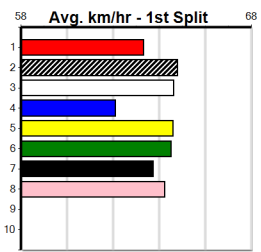

Distance: 435m, Race Type: Mixed 4/5, Total Prizemoney: \$3,360
1st: \$2,250, 2nd: \$690, 3rd: \$345, 4th: \$75

DAINTREE DAZZLER (5) only needs some room in the initial stages and he will take off at the rate of knots. BLACK VIPER (3) was placed in fast time here last week and should be in the finish again. MAXED OUT (2) can set a fast early tempo.