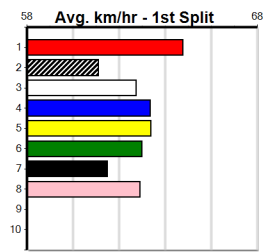

Sale
3
2:29PM
(VIC time)

JAMES YEATES PRINTING & DESIGN

Distance: 435m, Race Type: Mixed 6/7, Total Prizemoney: $2,925
1st: $1,950, 2nd: $600, 3rd: $300, 4th: $75

BOURNE SID (2) comes into this race with some good form and looks suited to a race of this nature. TOUGH TAZ (1) displayed top mid race speed in his maiden win at Warragul last week and should be prominent from the outset.

Watchdog Tips: **2** **1** **6** **7** **Bet:** **Box Trifecta 1,2,6,7 ($10 for 41.67%)**

1	TOUGH TAZ [7] BK Dog Nov-21 Owner(s): Twice as quick (SYN), D Johnston, D Johnston Winning Distances: < 300m (0) 300 - 399m (0) 400 - 499m (1) 500 - 599m (0) 600 - 699m (0) > 700m (0) Winning Weights: 33.6(1) 8th (2) 33.8 460 WGL R1 19-Dec-23 27.48 25.51 23.00 MOOSE BANNER (25.92) M/258 . V14 . 6.64 $7.40 M 1st (4) 33.6 400 WGL R2 18-May-24 22.88 22.82 3.00L HOOK SHOT (23.08) M/22 . SW . 8.52 $3.40 M	Motored mid-race in top Warragul win, danger. Sire: AUSSIE INFRARED Dam: START A RIOT Trainer: Bryan Sykes (Upper Beaconsfield) $3.00	Box History<table border="1"><thead><tr><th>Bx</th><th>1st</th><th>2nd</th><th>3rd</th><th>4th</th><th>5th</th><th>6th</th><th>7th</th><th>8th</th></tr></thead><tbody><tr><td>1</td><td></td><td></td><td></td><td></td><td></td><td></td><td></td><td>1</td></tr><tr><td>2</td><td></td><td></td><td></td><td></td><td></td><td></td><td></td><td></td></tr><tr><td>3</td><td></td><td></td><td></td><td></td><td></td><td></td><td></td><td></td></tr><tr><td>4</td><td>1</td><td></td><td></td><td></td><td></td><td></td><td></td><td></td></tr><tr><td>5</td><td></td><td></td><td></td><td></td><td></td><td></td><td></td><td></td></tr><tr><td>6</td><td></td><td></td><td></td><td></td><td></td><td></td><td></td><td></td></tr><tr><td>7</td><td></td><td></td><td></td><td></td><td></td><td></td><td></td><td></td></tr><tr><td>8</td><td></td><td></td><td></td><td></td><td></td><td></td><td></td><td></td></tr><tr><td>Prize Best</td><td colspan="8">$1000.00 FSH</td></tr><tr><td>Starts</td><td colspan="8">2-1-0-0</td></tr><tr><td>Trk/Dts</td><td colspan="8">0-0-0-0</td></tr><tr><td>APM</td><td colspan="8">1000</td></tr></tbody></table>

2	BOURNE SID (SA)[7] BK Dog Dec-21 Owner(s): D Peckham Winning Distances: < 300m (0) 300 - 399m (0) 400 - 499m (1) 500 - 599m (0) 600 - 699m (0) > 700m (0) Winning Weights: 31.4(1) 3rd (7) 31.7 400 MTG R4 17-Dec-23 24.71 22.88 17.00 HIGH ON LIFE (23.53) M/64 . . . 11.62 $3.90 MF 8th (3) 31.5 400 WGL R3 25-Mar-24 23.43 22.46 12.00 ASTON CORLEONE (22.62) M/88 . . . 8.78 $44.50 X67H 3rd (4) 31.6 400 WGL R9 30-Mar-24 23.26 22.74 3.00L OUR MABEL (23.06) M/64 . . . 8.72 $27.70 7 4th (8) 31.7 435 SLE R10 05-Apr-24 25.45 24.60 6.00L BEAR HAND (25.05) M/355 . . . 5.36 $11.80 X67 8th (6) 31.9 435 SLE R2 10-Apr-24 25.65 24.59 3.5L DR. OPHELIA (25.40) M/788 . . . 5.41 $26.30 7 5th (6) 30.9 435 SLE R4 08-May-24 25.28 24.32 7.50L DAINTRREE CHIEF (24.79) M/765 . . . 5.54 $30.30 7 2nd (6) 30.9 435 SLE R2 12-May-24 24.97 24.08 6.00L ELITE DOM (24.58) M/733 . . . 5.46 $49.10 7 2nd (4) 30.7 435 SLE R2 19-May-24 24.86 24.45 2.25L RIBERO (24.72) M/222 . . . 5.38 $24.90 X67	Nearing another win, suited here, go close. Sire: SUPERIOR PANAMA Dam: SWEET ON ME Trainer: Matthew Clark (Briagolong) $5.50	Box History<table border="1"><thead><tr><th>Bx</th><th>1st</th><th>2nd</th><th>3rd</th><th>4th</th><th>5th</th><th>6th</th><th>7th</th><th>8th</th></tr></thead><tbody><tr><td>1</td><td></td><td></td><td></td><td></td><td></td><td></td><td></td><td></td></tr><tr><td>2</td><td></td><td></td><td></td><td></td><td></td><td></td><td></td><td></td></tr><tr><td>3</td><td></td><td></td><td></td><td></td><td></td><td></td><td></td><td>1</td></tr><tr><td>4</td><td></td><td>2</td><td>1</td><td></td><td></td><td></td><td></td><td></td></tr><tr><td>5</td><td>1</td><td></td><td></td><td></td><td>1</td><td>1</td><td></td><td></td></tr><tr><td>6</td><td></td><td>1</td><td></td><td></td><td>1</td><td></td><td></td><td>1</td></tr><tr><td>7</td><td></td><td></td><td>2</td><td></td><td></td><td></td><td></td><td></td></tr><tr><td>8</td><td></td><td></td><td></td><td>1</td><td></td><td></td><td></td><td></td></tr><tr><td>Prize Best</td><td colspan="8">$3045.00 NBT</td></tr><tr><td>Starts</td><td colspan="8">13-1-3-3</td></tr><tr><td>Trk/Dts</td><td colspan="8">5-0-2-0</td></tr><tr><td>APM</td><td colspan="8">1991</td></tr></tbody></table>