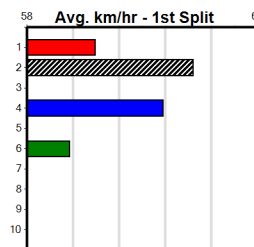

ELITE COLLARS & LEADS

1
10:54AM

(VIC time)

Distance: 390m, **Race Type:** Maiden, **Total Prizemoney:** $2,535
1st: $1,680, **2nd:** $520, **3rd:** $260, **4th:** $75

TEAM FARRIER (1) ran a good debut placing last start and with any natural improvement he may be the one to beat from his gun draw. VAN KINDER (5) is out of a litter that includes the speedy Pohlke and she could be the danger on debut.

Watchdog Tips: **1** **5** **2** **4** **Bet:** **Box Trifecta 1,2,4,5,8 ($10 for 16.67%)**

Form Box	Wgt	Dist	Track	Date	Time	BON	Margin	1st/2nd (Time)	PIR	Checked	Comment	WR	Split 1	S/P	Grade	
1	TEAM FARRIER [M] Gun draw, good debut placing last start, go close. $4.20															
	DKBD	Dog		Dec-21												
	Owner(s): C Gorgioski		Sire: HARD STYLE RICO		Dam: AYIA SOPHIA		Trainer: Jeff Gorgioski (Stanhope)									
	Winning Distances: < 300m (0) 300 - 399m (0) 400 - 499m (0) 500 - 599m (0) 600 - 699m (0) > 700m (0)															
	Winning Weights:															
	2nd (2)	34.5	390	BAL	R1	22-May-24	22.52	21.85	1.75L	LETHAL AVENGER (22.41)	M/22			8.62	$9.60	M
	Last 3 wins NOT included above															
	Box History															
	Bx	1st	2nd	3rd	4th	5th	6th	7th	8th							
	1															
2		1														
3																
4																
5																
6																
7																
8																
Prize															$520.00	
Best															FSH	
Starts															1-0-1-0	
Trk/Dts															0-0-0-0	
APM															520	
2	SWEET BEGONIA (NSW)[M] Shown talent in smart placings first 2, chance. $5.50															
	BK	Bitch		Aug-22												
	Owner(s): E Sciberras		Sire: MR PUPPARAZZI		Dam: BEGONIA BALE		Trainer: Edward Sciberras (Wodonga)									
	Winning Distances: < 300m (0) 300 - 399m (0) 400 - 499m (0) 500 - 599m (0) 600 - 699m (0) > 700m (0)															
	Winning Weights:															
	2nd (1)	25.0	390	SHP	R3	29-Apr-24	22.42	21.97	0.75L	KRAKEN ROLL (22.37)	M/22		SW	8.59	$7.80	M
	2nd (2)	24.7	390	SHP	R1	13-May-24	22.45	21.99	1.5L	WHODAT DUCHESS (22.36)	M/22			8.69	$4.90	M
	Last 3 wins NOT included above															
	Box History															
	Bx	1st	2nd	3rd	4th	5th	6th	7th	8th							
1		1														
2			1													
3																
4																
5																
6																
7																
8																
Prize															$1040.00	
Best															NBT	
Starts															2-0-2-0	
Trk/Dts															2-0-2-0	
APM															1040	
3	WAS HE SLOW [M] Dam had only 2 starts, 1st runner, watch betting. $8.00															
	BK	Dog		Jun-22												
	Owner(s): A Groom		Sire: STAGGER		Dam: ESPRESSO ECLIPSE		Trainer: Bernard Groom (Longwood)									
	Winning Distances: < 300m (0) 300 - 399m (0) 400 - 499m (0) 500 - 599m (0) 600 - 699m (0) > 700m (0)															
	Winning Weights:															
	Last 3 wins NOT included above															
	Box History															
	Bx	1st	2nd	3rd	4th	5th	6th	7th	8th							
	1															
	2															
3																
4																
5																
6																
7																
8																
Prize															$0	
Best															FSH	
Starts															0-0-0-0	
Trk/Dts															0-0-0-0	
APM															0	
4	FINANCIAL NEWS [M] Tough draw but shown ability, must respect. $7.50															
	BD	Dog		May-22												
	Owner(s): F Cremona		Sire: FERNANDO BALE		Dam: FRONT PAGE NEWS		Trainer: Natasha Fullerton (Long Gully)									
	Winning Distances: < 300m (0) 300 - 399m (0) 400 - 499m (0) 500 - 599m (0) 600 - 699m (0) > 700m (0)															
	Winning Weights: