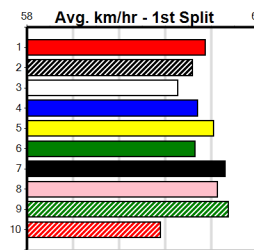

SHEPP CITY FENCING

Distance: 450m, Race Type: Mixed 4/5, Total Prizemoney: $3,360
1st: $2,250, 2nd: $690, 3rd: $345, 4th: $75

JUDGEMENT DAY (1) was an electric Meadows winner last start and he could be hard to hold out from his gun draw here. NATURE STRIP (5) is a classy runner who was placed at Group 2 level recently and he may only need an ounce of luck to challenge.

Watchdog Tips: 1 5 7 3 Bet: Quinella 1/5 ($10 for 1000%)

Race 1: JUDGEMENT DAY [5] Electric Meadows win last start, hard to hold out. $3.60. Includes dog details, winning distances, weights, and a box history table.

Race 2: BOURKE [4] *** SCRATCHED *** $99.00. Includes dog details, winning distances, weights, and a box history table.

Race 3: FABS UDON [5] Racing well, solid win 3 back when led, threat. $8.50. Includes dog details, winning distances, weights, and a box history table.

Race 4: SON OF GHOST [5] Drawn to find too much trouble, needs it easier. $26.00. Includes dog details, winning distances, weights, and a box history table.

Race 5: NATURE STRIP [4] Class runner, can explode mid race, major player. $3.60. Includes dog details, winning distances, weights, and a box history table.