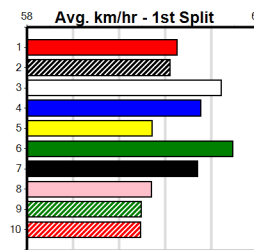

SPORTSBET MAKE IT A MULTI

Distance: 390m, Race Type: Grade 5, Total Prizemoney: $2,925
1st: $1,950, 2nd: $600, 3rd: $300, 4th: $75

KENTUCKY GUS (8) has recorded solid wins from wide draws in his last 2 starts and he may prove hard to hold out. BAMERA (6) has been racing well in recent times and he has the early speed to be on the speed from go to whoa in this.

Watchdog Tips: 8 6 1 3 Bet: Win 8

Form Box Wgt Dist Track Date Time BON Margin 1st/2nd (Time) PIR Checked Comment W/R Split 1 S/P Grade

PRESS START [5] Smart placings in 4 of her last 5, big chance here $5.00
Owner(s): SEE THE DREAM (SYN), S Buccilli, B Buccilli
Trainer: Peter Frost (Heathcote)

Box History table and Prize Best Starts Trk/Dts APM for Press Start

LANZER BALE (NSW)[5] Can show early speed but place looks best. $9.00
Owner(s): IT'S TWO EASY (SYN), J Hamilton, J Deacon
Trainer: Ian Beattie (Laceyby)

Box History table and Prize Best Starts Trk/Dts APM for Lanzer Bale

NARCISSUS [5] Good turn of foot once balanced, must be respected $7.50
Owner(s): INTEGRITY GREYHOUND SYNDICATIONS (SYN), T Cogger, M Cogger
Trainer: Brenda Kinder (Girgarre)

Box History table and Prize Best Starts Trk/Dts APM for Narcissus

KABUTO BALE (NSW)[5] Good last start win but may need luck this draw. $12.00
Owner(s): D Burkett
Trainer: Darren Burkett (Girgarre)

Box History table and Prize Best Starts Trk/Dts APM for Kabuto Bale

OUR BOY BILLY [5] *** SCRATCHED *** $99.00
Owner(s): D Purcell
Trainer: Brenda Kinder (Girgarre)

Box History table and Prize Best Starts Trk/Dts APM for Our Boy Billy

1

2

3

4

5