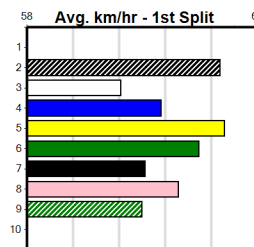

(VIC time)

ZIPPING LIZZO (8) was a solid all the way winner last start and she may prove hard to hold out again in this. BONE SHAKER (2) has recorded good placings in 2 of his last 3 starts here and he could be right in the finish again today.

Watchdog Tips: 8 2 5 1 **Bet:** Win 8

1

SLICK OREO (NSW)[7] **Comes into calculations from this draw.**

BK Bitch **Oct-22** **Sire: KOBLENZ** **Dam: XALYNN BALE**

Owner(s): S Kemp **Trainer: Steven Kemp (Springvale)**

Winning Distances: < 300m (0) 300 - 399m (1) 400 - 499m (0) 500 - 599m (0) 600 - 699m (0) > 700m (0)

Winning Weights: 27.6(1)

Pos	Box	Dist	Wgt	Track	Date	Time	Margin	1st/2nd (Time)	PIR	Checked	Comment	W/R	Split 1	S/P	Grade
1st	(3)	27.6	320	WAG	R1	08-Apr-24	18.63	18.18	5.00L	IGGY DUST (18.98)					$2.15 M
3rd	(5)	27.2	400	WAG	R5	12-Apr-24	23.26	23.04	2.00L	MINT FREEZE (23.12)					$3.40 5
6th	(7)	27.2	330	TEM	R1	17-Apr-24	19.32	18.71	5.50L	SCOTTY BOLT (18.95)					$7.00 5H
4th	(2)	27.0	320	WAG	R4	03-May-24	18.90	18.07	4.50L	OCEAN GALAXY (18.58)					$3.40 5
2nd	(4)	27.3	400	WAG	R6	10-May-24	23.16	22.91	3.5L	WESTSIDE BLISS (22.91)					$8.50 5
4th	(7)	27.6	400	WAG	R7	13-May-24	23.40	22.87	7.50L	SLICK ANGEL (22.87)					$5.50 5
6th	(5)	27.7	400	WAG	R3	17-May-24	23.51	22.81	9.00L	WESTSIDE STORM (22.90)					$8.00 5H
4th	(2)	27.1	320	WAG	R5	24-May-24	18.86	18.04	6.00L	NANCY BALE (18.46)					$5.00 5

Last 3 wins NOT included above

$8.00

Box History

Bx	1st	2nd	3rd	4th	5th	6th	7th	8th
1								
2		1		2				
3	1	1						
4		1						
5			1			1		
6								1
7				1		1		
8								

Prize Best Starts Trk/Dts APM: $3330.00 FSH 12-1-4-1 0-0-0-0 2648

2

BONE SHAKER [7] **Good placings here in 2 of last 3, major player.**

BE Dog **Mar-22** **Sire: FERNANDO BALE** **Dam: PRINCESS KIWI**

Owner(s): M Palmer **Trainer: Jordan Formosa (Heathcote)**

Winning Distances: < 300m (0) 300 - 399m (1) 400 - 499m (0) 500 - 599m (0) 600 - 699m (0) > 700m (0)

Winning Weights: 29.8(1)

Pos	Box	Dist	Wgt	Track	Date	Time	Margin	1st/2nd (Time)	PIR	Checked	Comment	W/R	Split 1	S/P	Grade
2nd	(3)	30.1	390	SHP	R1	11-Apr-24	22.77	21.83	0.50L	BONNIEVILLE ICON (22.75)	M/11				8.39 $1.30 M
1st	(7)	29.8	390	SHP	R1	15-Apr-24	22.58	21.75	1.25L	MAJOR BASIL (22.66)	M/11				8.54 $2.10 M
2nd	(7)	29.8	390	SHP	R2	22-Apr-24	22.67	21.96	4.75L	RAGING STORM (22.34)	M/44				8.55 $12.60 7
5th	(1)	30.2	425	BEN	R3	26-Apr-24	24.57	23.85	8.50L	TIME TO PROPHET (24.00)	M/434				6.66 $40.50 7
3rd	(2)	30.1	390	SHP	R9	29-Apr-24	22.46	21.97	2.00L	LIFE'S A PARTY (22.33)	M/22				8.61 $10.00 X67
2nd	(3)	30.4	390	SHP	R10	13-May-24	22.42	21.99	2.00L	QUEEN SHAKA (22.28)	M/22				8.58 $17.60 X67
5th	(1)	30.2	390	SHP	R1	20-May-24	22.64	22.02	8.00L	MYRNIONG STORM (22.09)	M/44				8.49 $10.70 X67
7th	(3)	29.8	300	HVL	R10	24-May-24	17.35	16.86	4.25L	HEAD HUNTER (17.06)	S/8				4.05 $3.40 T3-7

Last 3 wins NOT included above

$5.50

Box History

Bx	1st	2nd	3rd	4th	5th	6th	7th	8th
1					2			
2			2					
3		2					1	
4								
5								
6								
7	1	1						
8								

Prize Best Starts Trk/Dts APM: $3760.00 22.58(7)-15/4/24 9-1-3-2 7-1-3-2 3188