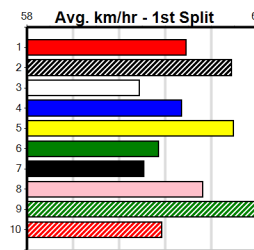

AYIA NEIGHBOUR (1) recorded a fast all the way win 3 starts back and he may prove hard to hold out from his gun draw today. BERN'S ABILITY (2) can race on the speed from the outset in this and this classy chaser could be right in the finish again.

Watchdog Tips: **1** **2** **7** **5** Bet: **Quinella 1/2 ($10 for 1000%)**

1 **AYIA NEIGHBOUR [5]** Gun draw, fast win 3 back when led, one to beat. **$3.20**
BD Dog Dec-21 Sire: HARD STYLE RICO Dam: AYIA SOPHIA Trainer: Jeff Gorgioski (Stanhope)
Owner(s): J Gorgioski
Winning Distances: < 300m (0) 300 - 399m (10) 400 - 499m (0) 500 - 599m (0) 600 - 699m (0) > 700m (0)
Winning Weights: 32.8(1) 33.3(1) 33.4(2) 33.8(1) 33.9(1) 34.0(3) 34.2(1)
4th (5) 33.5 390 SHP R6 01-Apr-24 22.22 21.79 6.50L RIENDO (21.79) M/66 . . . . 8.55 $11.00 X45
1st (8) 33.4 390 BAL R11 07-Apr-24 21.84 21.82 3.00L ALL POWER (22.04) M/31 . . . . 8.29 $4.90 5
3rd (6) 33.7 390 SHP R10 15-Apr-24 22.36 21.75 9.00L CREATOR (21.75) S/33 . . . . 8.65 $1.60 X45
6th (4) 33.1 410 HOR R7 23-Apr-24 23.79 23.26 2.50L HARTLEY BALE (23.63) M/55 . . . . 10.60 $3.40 X45
5th (7) 33.2 390 SHP R10 29-Apr-24 22.66 21.97 10.00 ASTON ZOOM (21.97) M/55 . . . . 8.90 $2.50 X45
1st (2) 33.3 390 BAL R11 08-May-24 22.06 22.06 0.50L PALTRROW BALE (22.08) M/11 . . . . 8.42 $5.10 X45
4th (4) 33.4 390 SHP R11 13-May-24 22.40 21.99 5.00L CINNABAR ICON (22.06) M/44 . . SW . 8.68 $6.00 5
6th (7) 33.6 390 SHP R10 20-May-24 22.67 22.02 5.50L BELIEVING (22.29) M/66 . . . . 8.84 $3.10 5
Last 3 wins NOT included above
1st (3) 34.0 390 SHP R12 15-Jan-24 22.26 22.02 0.10L GET A BEER (22.26) M/32 . . . . 8.54 $3.80 5
1st (3) 34.0 300 HVL R7 10-Mar-24 16.37 16.33 1.25L BUMPY'S DAD ROY (16.44) M/3 . . . . 3.90 $6.00 FFA
1st (3) 33.8 300 HVL R3 13-Mar-24 16.67 16.41 0.50L VERDI (16.71) M/1 . . SW . 3.88 $14.70 S

2 **BERN'S ABILITY [5]** Can race on the speed throughout, major player. **$4.60**
BK Dog Dec-19 Sire: RAW ABILITY Dam: KRAKEN ROSE Trainer: Thomas Wark (Rushworth)
Owner(s): T Wark
Winning Distances: < 300m (0) 300 - 399m (16) 400 - 499m (11) 500 - 599m (0) 600 - 699m (0) > 700m (0)
Winning Weights: 26.8(1) 27.0(1) 27.4(1) 27.7(1) 27.9(1) 28.0(2) 28.2(1) 28.3(2) 28.4(2) 28.5(1) 28.6(2) 28.7(2) 28.9(3)
8th (5) 29.2 390 SHP R11 11-Dec-23 22.81 21.80 8.00L GREEN BERET (22.28) M/88 . . . . 8.69 $6.40 5
1st (4) 28.9 390 SHP R10 21-Dec-23 21.91 21.91 3.5L YEAH SEND IT (22.16) M/11 . . . . 8.25 $2.90 X45
2nd (1) 29.0 390 SHP R9 08-Jan-24 22.26 21.88 2.00L BROADSIDE (22.12) M/11 . . SW . 8.33 $4.10 5
3rd (7) 28.1 390 SHP R4 22-Jan-24 22.41 21.89 2.25L NARCISSUS (22.27) M/22 . . . . 8.38 $2.70 5
2nd (3) 28.0 390 SHP R11 29-Jan-24 22.34 22.03 0.05L HELLO SIRI (22.34) M/11 . . . W 8.30 $4.00 5
3rd (3) 28.8 390 SHP R3 26-Feb-24 22.34 21.99 3.00L DR. FALKOR (22.14) M/13 . . . . 8.40 $8.70 5
5th (4) 29.0 390 SHP R10 04-Mar-24 22.75 22.09 9.50L TROPICANA (22.09) M/87 . . . . 8.90 $5.10 5
3rd (4) 28.4 450 SHP R9 15-Apr-24 25.77 25.00 3.75L CARAJILLO (25.52) M/422 . . . . 6.76 $6.90 VET
Last 3 wins NOT included above
1st (7) 29.0 410 HOR R6 25-Jul-23 23.11 23.08 4.75L LEKTRA APRIL (23.44) M/11 . . SW . 10.16 $3.30 X45
1st (6) 29.5 410 HOR R8 15-Aug-23 23.37 23.25 1.75L ZIP UP ANDY (23.49) Q/22 . . . . 10.30 $15.70 FFA
1st (4) 29.5 410 HOR R6 21-Aug-23 23.21 23.21 3.75L QUEBEC BALE (23.46) M/11 . . . . 10.19 $2.30 FFA