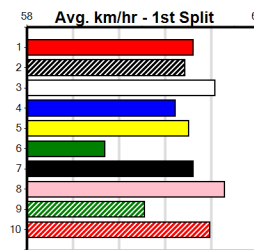

NAGAMBIE GUTTER CLEANING

Distance: 450m, Race Type: Grade 5, Total Prizemoney: $2,925
1st: $1,950, 2nd: $600, 3rd: $300, 4th: $75

6
12:16PM
(VIC time)

ASPERITAS (3) has recorded fast wins in 3 of her last 4 starts and she may only need to step on even terms to salute again in this. SOLITARY FLICKER (1) has produced good placings in his last 4 starts and he is drawn to be prominent throughout again.

Watchdog Tips: **3** **1** **7** **2** **Bet:** Trifecta 3/1,2,7/1,2,7,8 ($10 - 111.11%)

1

SOLITARY FLICKER [5] **Good placings in his last 4 starts, major player.** **$3.20**

F Dog Aug-21 Sire: HARD STYLE RICO Dam: FAUN FLAME
Owner(s): Big Three (SYN), M Dennis, B Wright, M Bolger
Winning Distances: < 300m (0) 300 - 399m (4) 400 - 499m (1) 500 - 599m (0) 600 - 699m (0) > 700m (0)
Winning Weights: 35.2(1) 35.4(2) 35.5(1) 35.9(1)

Pos	Dist	Wgt	Track	Date	Time	BOB	Margin	1st/2nd (Time)	PIR	Checked	Comment	WR	Split 1	S/P	Grade
5th (8)	35.8	425	BEN	R12	08-Dec-23	24.50	23.67	6.50L KERATIN (24.06)	M/755	.	.	.	6.80	$3.90	5
5th (2)	35.9	410	HOR	R11	11-Dec-23	24.19	23.21	5.50L KRACKEN ACE (23.84)	M/66	.	.	.	11.21	$3.60	5
1st (4)	35.9	350	HVL	R7	15-Dec-23	19.65	19.55	1.5L PERFECT SAL (19.75)	M/5	.	.	.	6.68	$5.30	T3-5
8th (1)	36.2	350	HVL	R8	22-Dec-23	20.31	19.61	10.00 BLACK REDEEMER (19.61)	M/7	.	.	.	6.71	$6.00	T3-5
2nd (6)	36.4	410	HOR	R12	09-Feb-24	23.39	23.22	1.25L RAVEN QUAIL (23.31)	M/11	.	.	.	10.24	$7.20	5
3rd (8)	36.5	410	HOR	R10	07-May-24	23.50	23.12	2.75L INTEX BALE (23.31)	M/34	.	.	.	10.39	$20.30	5
2nd (8)	36.8	450	SHP	R7	13-May-24	25.59	25.06	4.00L BELSAR (25.32)	M/522	.	.	.	6.90	$14.60	5
2nd (8)	36.6	450	SHP	R7	20-May-24	25.64	25.27	2.00L GOT A PRINCIPLE (25.50)	M/322	.	.	.	6.81	$4.60	5

Last 3 wins NOT included above

1st (7)	35.4	390	WBL	R3	29-May-23	22.58	22.26	0.25L BLACK BOW (22.60)	S/11	.	.	.	8.84	$7.00	7
1st (8)	35.2	390	WBL	R9	22-Aug-23	22.42	22.26	4.75L SEANCE SAM (22.75)	M/11	.	.	.	8.69	$1.60	X67
1st (8)	35.4	450	WBL	R7	11-Sep-23	25.65	25.59	1.5L MIGHTY MOLLY (25.75)	M/111	.	SW	.	6.58	$2.20	5

Box History

Bx	1st	2nd	3rd	4th	5th	6th	7th	8th
1								1
2	1							
3		2						
4	1			1	1	2		1
5		1	1	1	1			3
6		2						
7	1	1	1					
8	2	2	2		1			

Prize Best Starts Trk/Dts APM: $10200.00 NBT 33-5-8-5 9-0-3-3 3564