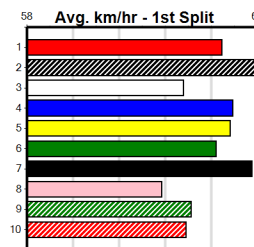

GPP LASER3300

Distance: 390m, Race Type: Mixed 4/5, Total Prizemoney: $3,360
1st: $2,250, 2nd: $690, 3rd: $345, 4th: $75

7
12:35PM

(VIC time)

LAWLESS (1) is an explosive chaser who is resuming after a spell in this and he could be the one to beat from the gun draw. AUGUSTUS FINCH (2) has been racing in great fashion having been placed in 16 of 18 starts and he could be the danger.

Watchdog Tips: 1 2 4 7 **Bet:** Win 1

1

LAWLESS [4] Resuming, explosive chaser, gun draw, go close. **$2.60**

BD Dog Nov-20 Sire: UNLAWFUL ENTRY Dam: HILLSIDE LADY
Owner(s): SCOTT FORTITUDE (SYN), E Scott, L Scott Trainer: Lachlan Scott (Tatura)

Winning Distances: < 300m (0) 300 - 399m (3) 400 - 499m (8) 500 - 599m (6) 600 - 699m (0) > 700m (0)

Winning Weights: 34.4(2) 34.6(2) 34.7(3) 34.8(1) 34.9(2) 35.0(2) 35.1(2) 35.2(2) 35.3(1)

Pos	Dist	Wgt	Track	Date	Time	BON	Margin	1st/2nd (Time)	PIR	Checked	Comment	WR	Split 1	S/P	Grade
7th (3)	34.9	450	SHP	R6	23-Oct-23	25.71	24.93	11.00 VERDI (24.95)	M/777	.	.	.	6.86	$14.00	5
3rd (3)	34.6	450	SHP	R7	11-Dec-23	25.79	25.23	6.00L BLUE CABANG (25.40)	M/353	.	SW	.	6.60	$3.10	5
2nd (6)	34.7	450	SHP	R6	18-Dec-23	25.17	25.14	0.25L INVICTUS SHARON (25.15)	M/222	.	.	.	6.66	$3.70	5
1st (8)	34.6	450	SHP	R7	01-Jan-24	25.26	25.06	1.00L GEORGE MCFLY (25.32)	M/222	.	.	.	6.87	$2.00	5
1st (3)	34.6	350	HVL	R6	07-Jan-24	19.15	19.03	1.25L ROWDAN (19.23)	M/3	.	.	.	6.60	$2.20	5
1st (3)	34.9	350	HVL	R8	14-Jan-24	19.16	19.16	1.5L REVERSE SWEEP (19.26)	M/4	.	.	.	6.55	$5.10	X34
4th (2)	34.7	350	HVL	R8	21-Jan-24	19.50	19.22	2.75L NICOLSON BALE (19.32)	S/8	.	.	.	6.69	$3.10	X34
4th (3)	34.2	350	HVL	R8	28-Jan-24	19.55	19.15	4.75L LEGENDARY SPYRO (19.22)	M/7	.	SW	.	6.72	$3.40	X34

Last 3 wins NOT included above

Pos	Dist	Wgt	Track	Date	Time	BON	Margin	1st/2nd (Time)	PIR	Checked	Comment	WR	Split 1	S/P	Grade
1st (1)	34.9	500	BEN	R8	09-Apr-23	27.89	27.89	2.00L LONG HAUL (28.02)	M/321	.	SW	.	6.60	$3.30	S
1st (8)	34.4	425	BEN	R5	02-Jul-23	24.02	23.50	0.50L BLACKPOOL DILL (24.05)	M/532	.	SW	.	6.62	$11.80	X45
1st (8)	35.0	390	SHP	R5	09-Oct-23	22.37	22.16	4.25L ZAP (22.66)	M/21	.	.	.	8.61	$2.20	5

Box History

Bx	1st	2nd	3rd	4th	5th	6th	7th	8th
1	4	2	2	1				
2	1	1	2	1	1	1		
3	4	1	2	2			1	
4	2	1	1	1	1	1	1	
5				1	1			
6	1	3	1	1	1		2	1
7			2					
8	5	1		1				

Prize Best Starts Trk/Dts APM: $70315.00, 22.37(8)-9/10/23, 57-17-9-10, 1-1-0-0, 5678