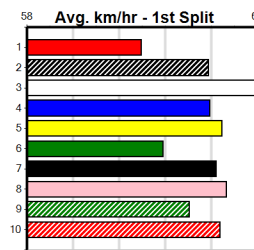

SPORTSBET FINAL (1-4 WINS)

Distance: 450m, Race Type: Restricted Win Final, Total Prizemoney: $3,360
1st: $2,250, 2nd: $690, 3rd: $345, 4th: $75

ON SONG ICE (1) continues to improve with each run and he will appreciate the smaller line-up today. ASTON GARRATT (4) has raced well here to date and he will keep the pressure on throughout. FORBES SUPREME (6) has pace to burn.

Watchdog Tips: 1 4 6 7 Bet: Win 1

Race 1: ON SONG ICE [5] Well drawn, small field suits, go close $2.20
Owner(s): Fluffy Side Up (SYN), A Onley, P Onley
Trainer: Jack Osborne (Avalon)

Race 2: BEAUTY ON FIRE [4] *** SCRATCHED *** $99.00
Owner(s): SANDEVEN (SYN), S Waycott, S Waycott
Trainer: Steven Waycott (Springhurst)

Race 3: UNLEASH IN MIAMI [4] *** SCRATCHED *** $99.00
Owner(s): G Sprod
Trainer: Bradley Greenough (Pearcedale)

Race 4: ASTON GARRATT [6] Can explode soon after box rise, big chance here. $3.40
Owner(s): R Borda
Trainer: Emma Scott (Tatura)

Race 5: NELLIE ZOOM [5] Needs to lead, flat patch mid race, tested $12.00
Owner(s): D Dooley
Trainer: Desmond Dooley (Harcourt North)