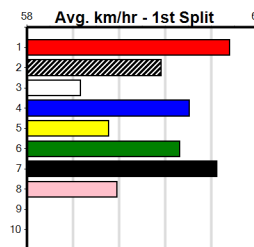

TOP CAT VIDEO (1-3 WINS)

3

11:27AM

(VIC time)

Distance: 450m, Race Type: Restricted Win, Total Prizemoney: $2,925
1st: $1,950, 2nd: $600, 3rd: $300, 4th: $75

PEGLEG PETE (7) has been racing with great confidence around Bendigo of late and he is very well graded in this event. GO GO JEFF (6) is an improving type and he will be very strong in the closing stages. RUN DON'T WALK (3) has claims

Watchdog Tips: **7** **6** **3** **8** **Bet:** **Win 7**

Form Box	Wgt	Dist	Track	Date	Time	BON	Margin	1st/2nd (Time)	PIR	Checked	Comment	WR	Split 1	S/P	Grade

ASTON VALERIA [6] *** **SCRATCHED** *** **$99.00**

RF Bitch Mar-22 Sire: ASTON DEE BEE Dam: ASTON LOPEZ

Owner(s): R Borda Trainer: Emma Scott (Tatura)

Winning Distances: < 300m (0) 300 - 399m (2) 400 - 499m (0) 500 - 599m (0) 600 - 699m (0) > 700m (0)

Winning Weights: 26.6(1) 27.1(1)

2nd (1)	26.8	300	HVL	R1	03-Dec-23	17.14	16.54	3.25L DONNYBROOK FLYER	M/5				4.09	$1.40	M
3rd (2)	27.0	300	HVL	R1	07-Jan-24	17.11	16.56	6.50L STORE OWNER (16.65)	M/3				4.01	$2.50	M
1st (6)	27.1	300	HVL	R2	12-Jan-24	17.00	16.73	1.75L DASH ABOUT (17.12)	M/1		SW		3.91	$2.20	T3-M
6th (6)	27.1	350	HVL	R8	17-Jan-24	20.24	19.51	9.00L OUNCE OF LUCK (19.64)	M/4				6.69	$42.10	X67
1st (3)	26.6	390	SHP	R3	15-Apr-24	22.31	21.75	1.5L BROADWAY ICON (22.40)	M/11				8.45	$5.90	X67
7th (6)	26.8	425	BEN	R4	19-Apr-24	24.73	23.70	11.00 TAT LIBBY (24.00)	M/676				6.61	$34.60	RWH
6th (7)	27.0	390	SHP	R10	13-May-24	22.61	21.99	4.75L QUEEN SHAKA (22.28)	M/54				8.75	$19.00	X67
6th (7)	26.5	450	SHP	R7	23-May-24	26.64	25.47	11.00 TWILIGHT STYLE (25.91)	M/116				6.70	$1.90	T3-RW

Last 3 wins NOT included above

Box History

Bx	1st	2nd	3rd	4th	5th	6th	7th	8th
1		2						
2			1					
3	1							
4								
5								
6	1					1	1	
7						2		
8								

Prize Best $4250.00 NBT
Starts 9-2-2-1
Trk/Dts 1-0-0-0
APM 2480

ALARI [7] *** **SCRATCHED** *** **$99.00**

F Bitch May-22 Sire: FERNANDO BALE Dam: JULANA

Owner(s): Country Mile (SYN), C Madigan, D Massina, R Madigan, R Massina, N Massina Trainer: Dallas Massina (Golden Square)

Winning Distances: < 300m (0) 300 - 399m (0) 400 - 499m (1) 500 - 599m (0) 600 - 699m (0) > 700m (0)

Winning Weights: 29.0(1)

1st (8)	29.0	425	BEN	R1	10-May-24	24.08	23.72	1.75L HYPNOTIC (24.19)	M/221				6.64	$1.60	M

Last 3 wins NOT included above

Box History

Bx	1st	2nd	3rd	4th	5th	6th	7th	8th
1								
2								
3								
4								
5								
6								
7								
8	1							

Prize Best $1680.00 FSH
Starts 1-1-0-0
Trk/Dts 0-0-0-0
APM 1680

RUN DON'T WALK [7] **Good all the way win 2 starts back, major player.** **$3.40**

BK Bitch Aug-22 Sire: FERAL FRANKY Dam: STEPPING

Owner(s): P Stucki Trainer: Michelle Mallia (Avalon)

Winning Distances: < 300m (0) 300 - 399m (0) 400 - 499m (1) 500 - 599m (0) 600 - 699m (0) > 700m (0)

Winning Weights: 29.2(1)

4th (5)	29.0	525	MEP	R2	10-Apr-24	31.09	29.82	15.00 ZIPPING KAI (30.06)	M/8444				5.42	$5.30	MH
5th (2)	29.4	460	GEL	R1	16-Apr-24	26.55	25.83	6.00L THUNDERBOLT ROSS	M/545				6.84	$3.60	M
3rd (3)	29.2	460	GEL	R3	23-Apr-24	26.25	25.73	1.75L FALLON BALE (26.14)	M/444				6.85	$2.80	M
1st (5)	29.2	460	GEL	R3	14-May-24	26.07	25.61	1.5L KENNETH BALE (26.16)	M/111				6.71	$1.70	M
6th (2)	29.6	460	GEL	R7	21-May-24	26.77	25.73	9.50L THUNDERBOLT ROSS	S/467				6.94	$5.80	RW

Last 3 wins NOT included above

Box History

Bx	1st	2nd	3rd	4th	5th	6th	7th	8th
1								
2								
3			1					
4								
5	1			1				
6								
7								
8								

Prize Best $1235.00 FSH
Starts 5-1-0-1
Trk/Dts 0-0-0-0
APM 1220