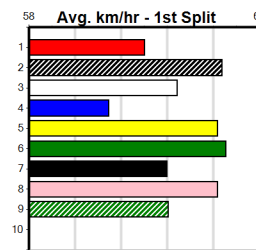

REJUVENATE @ STUD VETERANS (250+

Distance: 390m, Race Type: S/E Veteran, Total Prizemoney: $2,925
1st: $1,950, 2nd: $600, 3rd: $300, 4th: $75

OUR DREAMER (6) can race on the speed from the outset in this and he may prove hard to reel in of he can find the arm here. ELLI'S MY GIRL (8) was a solid 450m winner from this draw 4 starts back and she could be the danger in this.

Watchdog Tips: 6 8 7 3 Bet: Win 6

ROJO SILVER FOX (NSW)[5] May get buried back early in this, needs luck. $10.00
Owner(s): P Bartlett
Winning Distances: < 300m (0) 300 - 399m (0) 400 - 499m (8) 500 - 599m (4) 600 - 699m (0) > 700m (0)
Box History table

ELLIOTT NESS [5] Showed speed in his smart win here 3 back, place. $15.00
Owner(s): G Johnson
Winning Distances: < 300m (0) 300 - 399m (9) 400 - 499m (8) 500 - 599m (0) 600 - 699m (0) > 700m (0)
Box History table

BEAR LEE CRIME [5] Good turn of foot once balanced, can threaten. $8.00
Owner(s): A Powell
Winning Distances: < 300m (0) 300 - 399m (3) 400 - 499m (0) 500 - 599m (0) 600 - 699m (0) > 700m (0)
Box History table

PERFECT TREASURE [5] Draw is a worry in this, looks unlikely here. $26.00
Owner(s): G Edwards
Winning Distances: < 300m (0) 300 - 399m (8) 400 - 499m (8) 500 - 599m (0) 600 - 699m (0) > 700m (0)
Box History table

MARKET SCOOPY [5] Can race in a forward position throughout, respect $6.50
Owner(s): D Burkett
Winning Distances: < 300m (0) 300 - 399m (14) 400 - 499m (4) 500 - 599m (0) 600 - 699m (0) > 700m (0)
Box History table