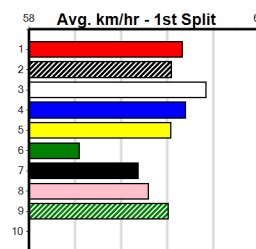

SHEPPARTON NEWS VETERANS (250+ RANK)

4
11:44AM

(VIC time)

Distance: 390m, Race Type: S/E Veteran, Total Prizemoney: $2,925
1st: $1,950, 2nd: $600, 3rd: $300, 4th: $75

HANDSOME JACK (3) has the speed to find the arm soon after box rise and he looks hard to reel in if he can do so here. MANGO MAN (1) can race on the speed from the gun draw in this and could be the main danger. GOING GETS TOUGH (5) has claims also.

Watchdog Tips: **3** **1** **5** **8** **Bet:** **Win 3**

Form Box	Wgt	Dist	Track	Date	Time	BON	Margin	1st/2nd (Time)	PIR	Checked	Comment	WR	Split 1	S/P	Grade	
1																
MANGO MAN [5]																
BK	Dog	Jan-20			Sire: ZAMBORA BROCKIE			Dam: KUNG FU HUSTLE			Trainer: Chananchida Sriboon (Sedgwick)					
Owner(s): A Debattista																
Winning Distances: < 300m (0) 300 - 399m (10) 400 - 499m (4) 500 - 599m (0) 600 - 699m (0) > 700m (0)																
Winning Weights: 29.9(1) 30.1(1) 30.2(2) 30.3(1) 30.4(3) 30.5(1) 30.8(2) 31.1(1) 31.3(2)																
1st	(7)	31.3	390	SHP	R5	01-Feb-24	22.28	22.17	1.00L	CAILAH'S CREW (22.34)	M/11	.	SW	.	8.47	$13.70 T3-5
8th	(4)	31.3	390	SHP	R11	12-Feb-24	22.66	22.01	6.50L	SPECTRE BUSTER (22.22)	M/87	.	.	.	8.79	$14.40 5
8th	(6)	31.5	390	SHP	R4	17-Feb-24	23.36	21.84	22.00	POWER OUT (21.84)	M/67	.	.	.	9.00	$42.00 X45
1st	(6)	31.3	390	SHP	R12	04-Mar-24	22.19	22.09	4.00L	OUR MAGIC MISS (22.46)	Q/11	.	.	.	8.43	$8.40 VET
4th	(6)	31.4	390	SHP	R2	11-Mar-24	22.37	21.89	4.75L	ASTON MADDOX (22.05)	M/64	.	.	.	8.66	$49.50 5
4th	(7)	31.1	425	BEN	R11	16-Mar-24	24.55	23.61	4.00L	VINEGAR CHIPS (24.29)	M/565	.	.	.	6.67	$10.10 5
5th	(2)	31.6	425	BEN	R7	24-Mar-24	25.26	23.42	10.00	STILLON (24.57)	M/166	.	V10	.	6.62	$9.10 5
3rd	(4)	32.1	425	BEN	R11	24-May-24	24.27	23.90	2.00L	CHILLI SAL (24.15)	M/233	.	.	.	6.58	$25.60 5H
Last 3 wins NOT included above																
1st	(4)	30.8	385	SHP	R9	08-May-23	22.09	21.85	4.50L	JETS TO BURN (22.40)	M/21	.	SW	.	8.12	$20.20 X45
1st	(8)	30.8	390	SHP	R11	12-Oct-23	22.79	22.45	0.25L	POTCH (22.81)	M/11	.	.	.	8.57	$2.30 5
1st	(8)	31.1	390	SHP	R5	21-Dec-23	22.43	21.91	3.75L	RAGING COOPER (22.68)	S/11	.	.	.	8.54	$5.60 5

Box History								
Bx	1st	2nd	3rd	4th	5th	6th	7th	8th
1	6	1					3	
2	1	1						1
3	1			1	5	1	2	1
4	2		2			1		1
5					1	1	1	1
6	1		1	1	2			1
7	1		1	1	1	2	1	1
8	2	1						
Prize Best Starts								$25520.00
Trk/Dts								22.19(6)-4/3/24
APM								52-14-3-4
								8-4-0-0
								3424