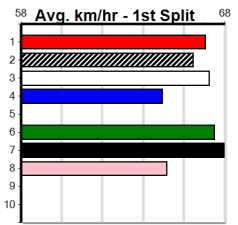

SPORTSBET BALLARAT CUP HT2

Distance: 450m, Race Type: S/E Heat, Total Prizemoney: \$7,400
1st: \$5,000, 2nd: \$1,500, 3rd: \$750, 4th: \$150

5
6:07PM
(VIC time)

AFIRE (3) has recorded some breathtaking wins in recent weeks and he should assume control soon after box rise. KINGSLEY BALE (7) broke the 25 seconds barrier here recently and he will be prominent throughout. MILE A MINUTE (1) has pace to burn.