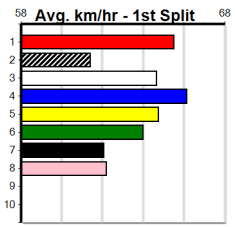

TOWN AND COUNTRY LINE MARKING (1-

Distance: 390m, Race Type: Restricted Win, Total Prizemoney: \$2,925
1st: \$1,950, 2nd: \$600, 3rd: \$300, 4th: \$75

9
7:32PM
(VIC time)

BLACKPOOL SLADE (4) lit up the clock when scoring at Warrnambool two runs back and he look very well graded in this event. BLACKPOOL VIPER (3) has recorded two solid Geelong wins to date and he will pressure his kennel mate throughout.