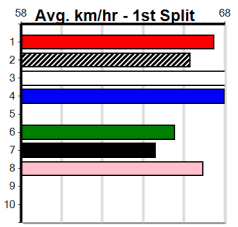

SPORTSBET BALLARAT CUP HT3

Distance: 450m, Race Type: S/E Heat, Total Prizemoney: $7,400
1st: $5,000, 2nd: $1,500, 3rd: $750, 4th: $150

6

6:27PM

(VIC time)

EXPLICIT (3) recently captured the G2 Shepparton Cup and he is expected to fire after a fresher up.
VINCENT BALE (7) was enormous here last time and he will be charging at the business end.
DUNDEE SMOKEY (8) has pace to burn.

Watchdog Tips: **3** **7** **8** **1** **Bet:** Trifecta 3,7/3,7,8/1,3,7,8 ($10 - 125%)