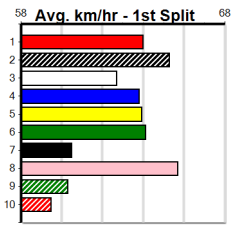

PAUA OF BUDDY AT STUD

Distance: 450m, Race Type: Mixed 6/7, Total Prizemoney: $2,925
1st: $1,950, 2nd: $600, 3rd: $300, 4th: $75

3

5:27PM
(VIC time)

USKO BALE (8) has proven to be near faultless at box rise and he should prove very hard to reel in.
OFFENSIVE LADY (4) has been luckless since her back to back Warrnambool wins and she can atone tonight. XISAN BALE (1) has claims

Watchdog Tips: **8** **4** **1** **7** Bet: **Win 8**