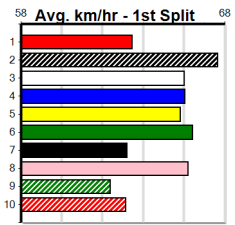

SWEET NETTY'S CATERING

Distance: 390m, Race Type: Grade 5, Total Prizemoney: $2,925
1st: $1,950, 2nd: $600, 3rd: $300, 4th: $75

11

8:11PM

(VIC time)

TINKER PAT (7) has turned in some eye catching performances of late and he will be very strong in the run home. TINKER PETE (8) is suitably drawn out wide and he will be on the pace from the outset. MYOLA THUNDER (6) is more than capable.

Watchdog Tips:

7

8

6

2

Bet:

Win 7