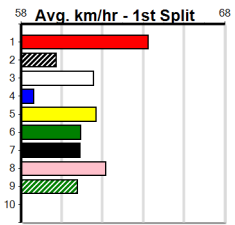

SOUTHERN SHEETMETAL

Distance: 450m, Race Type: Maiden, Total Prizemoney: $2,535
1st: $1,680, 2nd: $520, 3rd: $260, 4th: $75

2

5:02PM
(VIC time)

ROOFTOP SHOUT (1) led for a long way here last time and he is drawn to go one better this time around. ZIPPING TANDER (8) has been solidly placed in his past four and he will turn up the heat mid race. AKELA JUDO (7) has shown some talent.

Watchdog Tips: **1** **8** **7** **3** **Bet:** **Win 1**

Form	Box	Weight	Dist	Track	Date	Time	BON	Margin	1st/2nd (Time)	PIR	Checked	Comment	W/R	Split 1	S/P	Grade
1	ROOFTOP SHOUT (QLD)[M]											<i>Led for a long way last time, can go one better</i>				
BK	D				Jun-22							HOPEFUL LASH				
Trainer: Thomas Dailly (Anakie) $3.40																
2nd	(6)	32.3	400	GEL	R2	03-May-24	22.88	22.45	1.5L	SERIAL STICKER (22.78)	Q/12	.	.	.	8.45	$21.50 MH
3rd	(8)	32.6	460	GEL	R3	10-May-24	27.13	25.63	7.00L	PAW NICHOLLS (26.67)	M/322	.	.	.	6.82	$1.80 M
2nd	(4)	32.4	450	BAL	R2	15-May-24	25.72	24.79	0.50L	AKELA MARTIAL (25.70)	Q/111	.	.	.	6.65	$3.50 M
Owner(s): S Jackson																

Winning Boxes

1	2	3	4	5	6	7	8
Prize							
Best							
Starts							
Trk/Dst							
APM							

Form	Box	Weight	Dist	Track	Date	Time	BON	Margin	1st/2nd (Time)	PIR	Checked	Comment	W/R	Split 1	S/P	Grade
2	BLUE NITROGEN [M]											<i>Steady on debut, may need more time, tested</i>				
BE	D				Jun-22							PALACE LADY				
Trainer: David Kerr (Caldermeade) $16.00																
4th	(1)	28.8	400	WGL	R2	14-May-24	23.77	22.61	7.00L	PEN TO PAPER (23.28)	M/64	.	.	.	8.97	$3.90 M
Owner(s): H Taylor																

Winning Boxes

1	2	3	4	5	6	7	8
Prize							
Best							
Starts							
Trk/Dst							
APM							

Form	Box	Weight	Dist	Track	Date	Time	BON	Margin	1st/2nd (Time)	PIR	Checked	Comment	W/R	Split 1	S/P	Grade
3	RIVIA ZORO [M]											<i>Placed in three of six, strong type, respect</i>				
BK	D				Jul-22							RIVIA BALE				
Trainer: Thomas Dailly (Anakie) $8.00																
4th	(7)	33.0	390	BAL	R3	24-Apr-24	22.56	22.02	0.50L	KATHLEN'S ENTITY (22.52)	M/64	.	.	.	8.72	$8.50 MH
2nd	(1)	32.6	400	GEL	R1	03-May-24	22.88	22.45	3.5L	SHAKER STICKER (22.63)	M/42	.	.	.	8.66	$1.90 MH
5th	(8)	32.5	400	GEL	R5	10-May-24	24.14	22.76	18.00L	SERIAL STICKER (22.90)	S/55	.	.	W	8.97	$7.80 MF
3rd	(6)	32.4	460	GEL	R3	21-May-24	26.43	25.73	6.00L	RIVIA AKIRA (26.02)	M/332	.	.	.	6.77	$2.80 M
Owner(s): DAILLY GREYHOUND FARMS (SYN), G Dailly, T Dailly																

Winning Boxes

1	2	3	4	5	6	7	8
Prize							
Best							
Starts							
Trk/Dst							
APM							

Form	Box	Weight	Dist	Track	Date	Time	BON	Margin	1st/2nd (Time)	PIR	Checked	Comment	W/R	Split 1	S/P	Grade
4	AKELA IAIDO [M]											<i>Showed some improvement last time, place claims</i>				
BK	D				Sep-22							AKELA CLASS				
Trainer: Thomas Dailly (Anakie) $8.00																
6th	(8)	30.6	525	MEP	R3	08-May-24	31.20	29.86	9.00L	PAW WHISTLER (30.58)	M/7566	.	.	.	5.53	$11.40 MH
6th	(6)	30.6	460	GEL	R1	17-May-24	26.90	25.87	11.00L	SPELL ON YOU (26.19)	M/876	.	.	.	7.11	$15.10 M
2nd	(3)	30.4	525	MEP	R1	22-May-24	31.18	29.92	2.00L	MISTER MANFREDI (31.04)	M/5322	.	.	.	5.53	$5.90 M
Owner(s): DAILLY GREYHOUND FARMS (SYN), G Dailly, T Dailly																

Winning Boxes

1	2	3	4	5	6	7	8
Prize							
Best							
Starts							
Trk/Dst							
APM