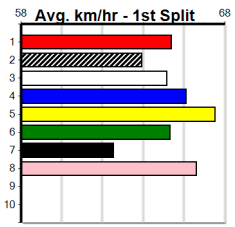

SPORTSBET BALLARAT CUP HT5

Distance: 450m, Race Type: S/E Heat, Total Prizemoney: \$7,400
1st: \$5,000, 2nd: \$1,500, 3rd: \$750, 4th: \$150

8

7:07PM

(VIC time)

DUCATI ROY (6) is a star Tasmanian speedster and he is suitably drawn out wide. SMOOTH PLANE (5) is as versatile as they come and he will get plenty of cover from the six early. YOGEN BALE (2) is airborne at present.