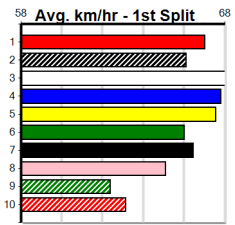

10

7:49PM

(VIC time)

LAMIA MILA (3) was a brilliant 22.02 Shepparton winner when resuming and she will take a power of beating again. MYOLA NICK (4) will get a nice cart across early and he can challenged the favourite throughout. TINKER DOT (7) has claims

Watchdog Tips:

3

4

7

2

Bet:

Win 3