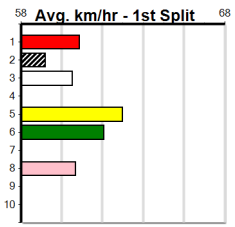

TUDOR ELECTRICAL

Distance: 390m, Race Type: Maiden, Total Prizemoney: $2,535
1st: $1,680, 2nd: $520, 3rd: $260, 4th: $75

1
4:46PM
(VIC time)

BLAZING RIOT (6) showed some promise in his first prep and he should be primed to fire first up from a spell. ZIPPING PERKINS (5) was far from disgraced at Warrnambool last time and he will continue to improve with more racing under his belt.

Watchdog Tips: **6** **5** **4** **1** **Bet:** **Win 6**