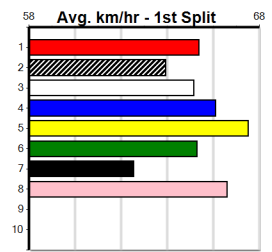

SPORTSBET BALLARAT CUP HT5

Distance: 450m, Race Type: S/E Heat, Total Prizemoney: $7,400
1st: $5,000, 2nd: $1,500, 3rd: $750, 4th: $150

DUCATI ROY (6) is a star Tasmanian speedster and he is suitably drawn out wide. SMOOTH PLANE (5) is as versatile as they come and he will get plenty of cover from the six early. YOGEN BALE (2) is airborne at present.

Watchdog Tips: 6 5 2 7 Bet: Box Trifecta 2,5,6,7 ($10 for 41.67%)

WILD JAZZ [5] Well drawn but may need it easier, next time $16.00
BK Bitch Jan-22 Sire: SHIMA SHINE Dam: AMARA LUCY
Trainer: Robert Conway (Bunyip)
Winning Distances: < 300m (0) 300 - 399m (0) 400 - 499m (6) 500 - 599m (2) 600 - 699m (0) > 700m (0)
Winning Weights: 24.9(1) 25.0(1) 25.2(1) 25.3(3) 25.4(1) 26.1(1)
3rd (4) 25.0 515 SAP R5 18-Feb-24 29.97 29.35 1.25L KISAUNI (29.90) M/3223 . . . VO . . . 5.22 $2.80 5H
3= (3) 25.1 515 SAN R5 22-Feb-24 29.69 29.48 2.50L HIGHLY ALERT (29.52) M/5544 . . . . . 5.18 $7.60 5F
5th (3) 25.7 500 TRA R8 28-Feb-24 28.08 27.72 5.50L MINTER FROST (27.72) M/555 . . . . . 9.31 $2.00 X45
4th (7) 25.5 450 TRA R9 08-Mar-24 25.54 24.98 2.25L DR. QUEENIE (25.39) M/664 . . . . . 6.75 $1.70 5
6th (5) 25.5 395 TRA R5 22-Mar-24 22.70 21.88 6.00L CRACKERJACK JET (22.29) S/878 . . . . . 3.85 $2.80 5
6th (6) 25.5 460 WGL R9 02-Apr-24 26.43 25.54 5.00L AERO RICCARTON (26.09) M/788 . . . . . 6.73 $1.90 5
5th (5) 25.6 350 TRA R10 03-May-24 19.96 19.33 9.00L RUAPUKE ROCKS (19.33) S/76 . . . . . 6.77 $4.90 5
2nd (8) 25.5 450 BAL R7 22-May-24 25.55 25.22 4.00L NAVY BLUE BUZZ (25.27) M/532 . . . . . 6.67 $9.00 5
Last 3 wins NOT included above
1st (3) 25.4 450 TRA R6 23-Sep-23 24.96 24.96 5.50L SHEA NATURAL (25.33) M/111 . . . . . 6.51 $14.60 5
1st (3) 26.1 510 SLE R8 03-Jan-24 28.85 28.85 3.5L COULTER BALE (29.08) M/111 . . . . . 9.02 $3.60 X45
1st (2) 25.3 435 SLE R9 11-Feb-24 24.03 24.03 3.25L ASHLEY HOOK (24.25) Q/211 . . . SW . . . 5.05 $1.40 5

YOGEN BALE (NSW)[3] Airborne at present, terrific muster, threat $7.50
BK Dog Oct-21 Sire: FERAL FRANKY Dam: FANTA BALE
Trainer: Mark Delbridge (Balliang)
Winning Distances: < 300m (0) 300 - 399m (1) 400 - 499m (4) 500 - 599m (3) 600 - 699m (0) > 700m (0)
Winning Weights: 35.3(1) 35.4(1) 35.9(1) 36.0(3) 36.1(1) 36.3(1)
3rd (3) 36.2 450 WBL R6 28-Mar-24 25.40 25.25 2.25L TANGELA BALE (25.25) S/654 . . . . . 6.91 $6.50 X45
8th (1) 36.3 525 MEA R7 06-Apr-24 30.71 29.82 4.75L JAMIE BALE (30.37) M/3226 . . . . . 5.14 $2.90 5
8th (8) 36.2 525 MEA R8 13-Apr-24 30.62 29.78 9.00L ICE BATH FORTH (30.00) S/8888 . . . . . 5.28 $10.10 5
8th (3) 36.2 460 GEL R5 19-Apr-24 26.21 25.58 7.00L AMRON TIGER (25.73) M/677 . . . . . 6.79 $10.30 5
2nd (5) 36.2 460 GEL R7 03-May-24 25.98 25.71 0.75L BACK TO SCRATCH (25.94) S/632 . . . . . 6.78 $1.90 5
1st (2) 36.3 450 BAL R8 08-May-24 25.00 24.83 1.00L NANGAR JIM (25.07) M/332 . . . . . 6.62 $14.20 SH
3rd (3) 35.9 450 BAL R8 15-May-24 25.00 24.79 3.25L MATT LOCH (24.79) S/863 . . . . . 6.69 $23.80 GL
1st (5) 36.0 525 MEA R12 18-May-24 30.09 29.96 2.75L COMBO COL (30.27) M/2111 . . . . . 5.09 $1.90 5
Last 3 wins NOT included above
1st (5) 35.9 450 BAL R4 30-Nov-23 25.18 25.18 1.00L ORSON LEIGH (25.24) M/221 . . . SW . . . 6.62 $7.20 5H
1st (3) 35.4 525 MEA R12 16-Dec-23 30.09 29.55 0.10L RENNIN' DYNASTY (30.10) M/2111 . . . . . 5.10 $2.20 5
1st (1) 35.3 515 SAN R12 11-Jan-24 29.68 29.30 2.00L TIGGERLONG FLYER (29.82) M/3111 . . . . . 5.15 $2.70 5