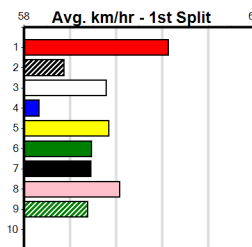

SOUTHERN SHEETMETAL

Distance: 450m, Race Type: Maiden, Total Prizemoney: $2,535
1st: $1,680, 2nd: $520, 3rd: $260, 4th: $75

ROOFTOP SHOUT (1) led for a long way here last time and he is drawn to go one better this time around. ZIPPING TANDER (8) has been solidly placed in his past four and he will turn up the heat mid race. AKELA JUDO (7) has shown some talent.

Watchdog Tips: 1 8 7 3 Bet: Win 1

Main race results table with columns: Form Box, Wgt, Dist, Track, Date, Time, BON, Margin, 1st/2nd (Time), PIR, Checked, Comment, W/R, Split 1, S/P, Grade. Includes detailed entries for Rooftop Shout, Blue Nitrogen, Rivia Zoro, Akela Iaido, and County Tyrone.