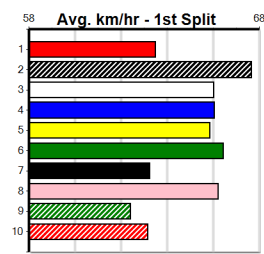

Ballarat
11
8:11PM
(VIC time)

SWEET NETTY'S CATERING

Distance: 390m, Race Type: Grade 5, Total Prizemoney: $2,925
1st: $1,950, 2nd: $600, 3rd: $300, 4th: $75

TINKER PAT (7) has turned in some eye catching performances of late and he will be very strong in the run home. TINKER PETE (8) is suitably drawn out wide and he will be on the pace from the outset. MYOLA THUNDER (6) is more than capable.

Watchdog Tips: **7** **8** **6** **2** **Bet:** **Win 7**

1

NITRO BALE (NSW)[5] **Former star, down on best form, tested** **$14.00**

BK Dog Feb-20 **Sire: FERNANDO BALE Dam: DYNA HARPA** **Trainer: Suzanne Mannion (Gordon)**

Owner(s): D Cutmore

Winning Distances: < 300m (0) 300 - 399m (0) 400 - 499m (13) 500 - 599m (10) 600 - 699m (0) > 700m (0)

Winning Weights: 29.8(1) 29.9(1) 30.1(1) 30.2(3) 30.4(4) 30.5(4) 30.6(4) 30.7(3) 30.8(2)

Box	1st	2nd	3rd	4th	5th	6th	7th	8th
1	6	3	3	3	1	2	1	1
2	5				2			
3	3	1		2	5		2	
4	4	2	1	1	1	2		
5	3	2	1	1	1	2	3	
6	1	4	1	2	3	1	5	
7	1	2	2	2	1	3	1	2
8		2	1	2	5	2	3	1

Last 3 wins NOT included above

Box	1st	2nd	3rd	4th	5th	6th	7th	8th
1	6	3	3	3	1	2	1	1
2	5				2			
3	3	1		2	5		2	
4	4	2	1	1	1	2		
5	3	2	1	1	1	2	3	
6	1	4	1	2	3	1	5	
7	1	2	2	2	1	3	1	2
8		2	1	2	5	2	3	1

Prize Best Starts Trk/Dts APM $99585.00 NBT 110-23-16-9 6-0-2-0 3305

2

NOCTILUCENT [5] **Prefer out wide but can ping the lids, respect** **$4.20**

BE Bitch Dec-21 **Sire: BARCIA BALE Dam: PYROCUMULUS** **Trainer: Jack Osborne (Avalon)**

Owner(s): Fluffy Side Up (SYN), A Onley, P Onley

Winning Distances: < 300m (0) 300 - 399m (1) 400 - 499m (2) 500 - 599m (0) 600 - 699m (0) > 700m (0)

Winning Weights: 24.9(1) 27.5(2)

Box	1st	2nd	3rd	4th	5th	6th	7th	8th
1				1				
2	2							
3								
4								
5		2						
6				1				
7								
8	1							

Last 3 wins NOT included above

Prize Best Starts Trk/Dts APM $7155.00 FSH 7-3-2-1 0-0-0-0 4941

3

SPOTTY CAN RUN [5] **Resuming, pace inside and out is a worry, place** **$10.00**

WF Dog Aug-21 **Sire: ORSON ALLEN Dam: SHE WILL BLOOM** **Trainer: Jack Clarke (Creswick)**

Owner(s): J Clarke

Winning Distances: < 300m (0) 300 - 399m (7) 400 - 499m (0) 500 - 599m (0) 600 - 699m (0) > 700m (0)

Winning Weights: 27.7(1) 27.8(1) 28.1(1) 28.2(1) 28.8(1) 29.1(1) 29.5(1)

Box	1st	2nd	3rd	4th	5th	6th	7th	8th
1		1	1					
2			1	1				1
3	2							1
4		2	1	1				
5	1							
6	2	2	2			1	2	1
7	1			1				3
8	1							

Last 3 wins NOT included above

Prize Best Starts Trk/Dts APM $13198.57 22.22(7)-22/5/23 29-7-5-5 6-2-0-0 3146

4

ASTON SHERIFF [5] **Rises in class, draw is a concern, tough ask** **$16.00**

BK Dog Aug-21 **Sire: ASTON DEE BEE Dam: ASTON LOPEZ** **Trainer: Glenn Campbell (Anakie)**

Owner(s): R Borda

Winning Distances: < 300m (0) 300 - 399m (7) 400 - 499m (0) 500 - 599m (0) 600 - 699m (0) > 700m (0)

Winning Weights: 32.1(1) 32.2(2) 32.4(2) 32.8(1) 32.9(1)

Box	1st	2nd	3rd	4th	5th	6th	7th	8th
1				1		1	2	1
2	2							
3	2				2			2
4	1	1	1	1	3			1
5	1	1	1				1	
6				1				
7								
8	1							

Last 3 wins NOT included above

Prize Best Starts Trk/Dts APM $8070.00 22.29(4)-15/1/24 25-7-2-1 5-1-0-0 3558

5

DISGUISE [5] **Tough draw but has nice muster, place claims** **$7.50**

BK Dog Mar-21 **Sire: DELIVER Dam: URANA VEE EIGHT** **Trainer: Mark Roberts (Terang)**

Owner(s): M Roberts

Winning Distances: < 300m (0) 300 - 399m (0) 400 - 499m (6) 500 - 599m (0) 600 - 699m (0) > 700m (0)

Winning Weights: 30.4(1) 30.5(4) 31.1(1)

Box	1st	2nd	3rd	4th	5th	6th	7th	8th
1	3				1			1
2	1		3					
3	2	1	1	2				
4		1	1					
5							1	1
6			1					
7		1	1			1		
8					1	3	1	

Last 3 wins NOT included above

Prize Best Starts Trk/Dts APM $18366.25 NBT 31-6-3-7 2-0-0-1 4714