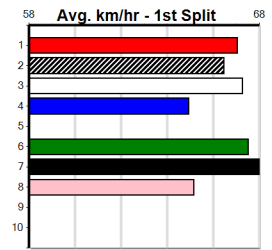

SPORTSBET BALLARAT CUP HT2

Distance: 450m, Race Type: S/E Heat, Total Prizemoney: $7,400
1st: $5,000, 2nd: $1,500, 3rd: $750, 4th: $150

AFIRE (3) has recorded some breathtaking wins in recent weeks and he should assume control soon after box rise. KINGSLEY BALE (7) broke the 25 seconds barrier here recently and he will be prominent throughout. MILE A MINUTE (1) has pace to burn.

Watchdog Tips: [3] [7] [1] [4] Bet: Win 3

MILE A MINUTE (TAS)[5] Serious prospect, pace out wide is a worry, threat $4.00
Owner(s): R Campbell
Sire: SUPERIOR PANAMA Dam: MEDIO PASO
Trainer: Jacqueline Greenough (Pearcedal)

PAT ABILITY [4] Big motor but prefer drawn out wide, tested $21.00
Owner(s): P Gray
Sire: RAW ABILITY Dam: PAT ME AGAIN
Trainer: Shane Millsom (Point Cook)

AFIRE [4] Airborne, track record type of talent, yes $1.90
Owner(s): E Burrett
Sire: BERNARDO Dam: EAU ROUGE
Trainer: Jason Sharp (Lara)

AWESOME AVENGER [3] Great record here, strong in the run home, respect $10.00
Owner(s): R Oppenhuis
Sire: HOOKED ON SCOTCH Dam: LADY AVENGER
Trainer: George Borg (Maryborough)

*** VACANT BOX ***
Owner(s):
Sire: Dam:
Trainer:
Winning Distances: < 300m (0) 300 - 399m (0) 400 - 499m (0) 500 - 599m (0) 600 - 699m (0) > 700m (0)
Winning Weights:

1

2

3

4

5