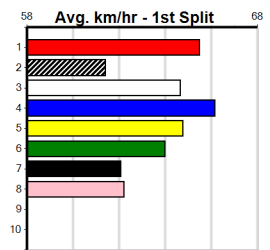

TOWN AND COUNTRY LINE MARKING (1-3)

Distance: 390m, Race Type: Restricted Win, Total Prizemoney: $2,925
1st: $1,950, 2nd: $600, 3rd: $300, 4th: $75

BLACKPOOL SLADE (4) lit up the clock when scoring at Warrnambool two runs back and he look very well graded in this event. BLACKPOOL VIPER (3) has recorded two solid Geelong wins to date and he will pressure his kennel mate throughout.

Watchdog Tips: 4 3 2 7 **Bet:** Win 4

1

BLAZER BALE (NSW) [7] *** SCRATCHED *** $99.00
RBD Dog Feb-22 Sire: BARCIA BALE Dam: IYLEE BALE
Owner(s): B Wheeler
Winning Distances: < 300m (0) 300 - 399m (0) 400 - 499m (1) 500 - 599m (0) 600 - 699m (0) > 700m (0)
Winning Weights: 33.2(1)
4th (3) 34.4 460 GEL R4 22-Jan-24 26.65 25.90 11.00 BRONELLY STRIKER (25.90) M/223 . . . . 6.63 $26.70 M
4th (2) 33.9 460 GEL R4 29-Jan-24 26.27 25.52 3.75L WILLOW BALE (26.01) M/112 . . . . 6.69 $14.80 M
1st (6) 33.2 400 GEL R1 15-Mar-24 22.79 22.46 7.00L BLACKPOOL RANGER Q/11 . . . SW . . 8.28 $1.50 M
8th (8) 33.3 450 BAL R3 20-Mar-24 26.08 25.01 11.00 ASTON LORD (25.34) M/323 . . . . 6.62 $9.30 X67
4th (2) 33.9 400 GEL R9 29-Mar-24 23.33 22.41 7.50L MYRNIONG STITCH (22.81) Q/22 . . . . 8.44 $4.90 X67
7th (2) 33.3 390 BAL R2 03-Apr-24 22.73 21.97 10.00 FAST LOVE (22.05) M/24 . . . . 8.39 $8.60 X67
2nd (2) 32.9 390 BAL R3 10-Apr-24 22.41 21.89 1.5L JOEY TWO TIMES (22.30) Q/11 . . . . 8.31 $6.20 7
Last 3 wins NOT included above

Box History

Bx	1st	2nd	3rd	4th	5th	6th	7th	8th
1								
2		1		2				1
3				1				
4					1			
5								
6	1							
7								
8								1

Prize Best $2505.00 NBT
Starts 7-1-1-0
Trk/Dts 2-0-1-0
APM 1623

Trainer: Thomas Dailly (Anakie)

2

LETHAL AVENGER [7] Great win last time but prefer out wide, next time $4.00
BKW Dog Sep-22 Sire: TOMMY SHELBY Dam: AVENGER LASS
Owner(s): R Oppenhuis
Winning Distances: < 300m (0) 300 - 399m (1) 400 - 499m (0) 500 - 599m (0) 600 - 699m (0) > 700m (0)
Winning Weights: 29.0(1)
4th (1) 28.5 425 BEN R2 10-May-24 24.54 23.72 5.50L HIGHER FORCE (24.18) M/444 . . . . 6.78 $3.20 M
6th (7) 29.0 390 BAL R1 15-May-24 22.67 22.06 5.50L PAW TIKA (22.32) M/46 . . . . 8.76 $6.10 M
1st (3) 29.0 390 BAL R1 22-May-24 22.41 21.85 1.75L TEAM FARRIER (22.52) Q/11 . . . W . . 8.43 $2.70 M
Last 3 wins NOT included above

Box History

Bx	1st	2nd	3rd	4th	5th	6th	7th	8th
1					1			
2								
3	1							
4								
5								
6								
7						1		
8								

Prize Best $1755.00
Starts 22.41(3)-22/5/24
Trk/Dts 3-1-0-0
APM 2-1-0-0 1755

Trainer: George Borg (Maryborough)

3

BLACKPOOL VIPER [6] Can come out running, big danger if crosses $4.00
BE Dog Jul-22 Sire: ASTON RUPEE Dam: LOCHINVAR ADORE
Owner(s): R Kenyon
Winning Distances: < 300m (0) 300 - 399m (0) 400 - 499m (2) 500 - 599m (0) 600 - 699m (0) > 700m (0)
Winning Weights: 32.4(1) 32.7(1)
4th (6) 32.0 400 GEL R1 22-Mar-24 23.40 22.53 9.00L MILL ALI (22.80) S/45 . . . . 8.75 $17.10 M
7th (7) 31.6 410 HOR R1 02-Apr-24 24.44 23.24 12.00 BERYL'S PRIDE (23.61) M/87 . . . . 11.05 $68.20 M
2nd (6) 32.4 400 GEL R2 16-Apr-24 23.07 22.64 5.50L SUDOKU CARMELLO (22.69) M/22 . . . SW . . 8.63 $49.60 M
4th (2) 32.4 425 BEN R1 26-Apr-24 24.73 23.85 8.00L CANYA LIBBY (24.19) M/244 . . . . 6.74 $13.50 M
1st (3) 32.7 400 GEL R3 30-Apr-24 22.80 22.73 3.00L LITERALLY (23.01) M/11 . . . . 8.39 $1.90 M
5th (7) 32.5 400 GEL R9 10-May-24 23.51 22.76 11.00 HERE HUGO (22.76) M/66 . . . . 8.76 $8.10 7
1st (2) 32.4 400 GEL R9 17-May-24 22.76 22.62 3.75L FANCY KIAARN (23.02) M/11 . . . . 8.48 $5.30 RW
Last 3 wins NOT included above

Box History

Bx	1st	2nd	3rd	4th	5th	6th	7th	8th
1								
2	1							
3	1							
4								
5								
6		1		1				
7					1			1
8								

Prize Best $3420.00 FSH
Starts 7-2-1-0
Trk/Dts 0-0-0-0
APM 3326

Trainer: Alexis Kenyon (Lara)