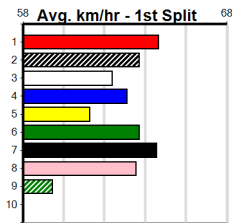

SPORTSBET SET A DEPOSIT LIMIT

Distance: 390m, Race Type: Mixed 4/5, Total Prizemoney: $1,530

1st: $1,000, 2nd: $320, 3rd: $160, 4th: $50

ASTON WESTERN (2) returned to form with a top 22.08 win here recently and he looks very well graded again. FEDERAL COMMAND (4) has been luckless in his past two here and he can make amends. PRETTY PANAMA (1) just needs room early on.

Watchdog Tips: **2** **4** **1** **5** **Bet:** **Win 2**