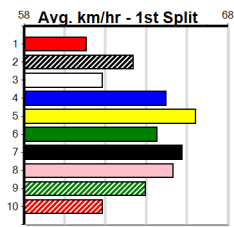

LIFE MEMBERS CUP (250+RANK) HT7

Distance: 450m, Race Type: S/E Heat, Total Prizemoney: $1,530
1st: $1,000, 2nd: $320, 3rd: $160, 4th: $50

11
10:07PM
(VIC time)

ECO BALE (2) busted the clock when scoring at Geelong two runs back and he looks well placed in this event. NICMAC SWIFT (8) loves a wide draw and she has a nice turn of foot in the middle stages. ROXY CRUMPET (1) is drawn to get the breaks.

Watchdog Tips: **2** **8** **1** **6** **Bet:** **Win 2**