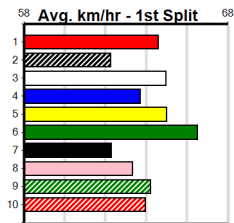

LIFE MEMBERS CUP (250+RANK) HT6

Distance: 450m, Race Type: S/E Heat, Total Prizemoney: $1,530
1st: $1,000, 2nd: $320, 3rd: $160, 4th: $50

ELANGA (6) is a highly talented speedster when fit and he should be primed to fire fresh. LAMIA ERNIE (5) is an honest type and he should be able to settle in a forward position. BOURBON BULLET (10) has the talent and the draw helps.

Watchdog Tips:

6

5

10

8

Bet:

Win 6

Main table containing race details for 10 horses, including names, trainers, odds, and performance data.