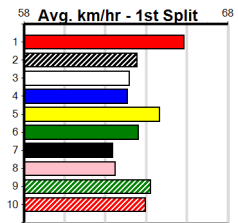

LIFE MEMBERS CUP (250+RANK) HT2

Distance: 450m, Race Type: S/E Heat, Total Prizemoney: $1,530
1st: $1,000, 2nd: $320, 3rd: $160, 4th: $50

LYON BALE (8) is showing plenty of promise and he is better suited back to this distance range.
SPRING AMMO (4) can pounce on the arm and he will give a great sight out in front. SELYNIA BLUE (1) has a good record here and just needs luck early

Watchdog Tips:

8

4

1

5

Bet:

Win 8