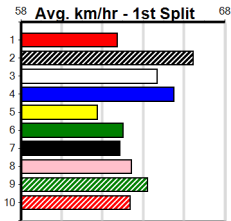

Ballarat

LIFE MEMBERS CUP (250+RANK) HT3

Distance: 450m, Race Type: S/E Heat, Total Prizemoney: \$1,530
1st: \$1,000, 2nd: \$320, 3rd: \$160, 4th: \$50

7

8:47PM
(VIC time)

MEAL TICKET (1) is armed with a mean turn of foot and she has a good record from this draw. BIG YETI (2) is a powerful type and he should be able to follow the red through early on. SIR BINGO (8) is ideally drawn out wide.