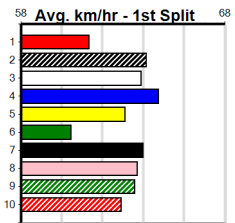

A1 SIGNAGE

Distance: 390m, Race Type: Mixed 6/7, Total Prizemoney: $1,530
1st: $1,000, 2nd: $320, 3rd: $160, 4th: $50

2
7:01PM
(VIC time)

PAPER SHREDDER (2) was desperately unlucky at Warrnambool last time and he will find this a lot easier. ROCKHAMPTON EMMA (3) was dominant here last time and she will keep the pressure on throughout. IN SECRET (7) has claims

Watchdog Tips:

2 3 7 4 Bet: Win 2