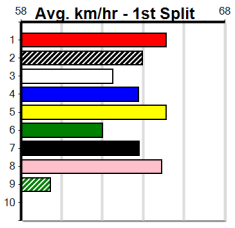

3

7:23PM
(VIC time)

SJC CONCRETING

Distance: 390m, Race Type: Grade 5, Total Prizemoney: $1,530
1st: $1,000, 2nd: $320, 3rd: $160, 4th: $50

Watchdog Tips: 5 1 8 7 **Bet:** Box Trifecta 1,5,7,8 ($10 for 41.67%)

GOOD BOY BOY (5) showed plenty of promise in his first prep and he should be primed to fire fresh.
BLACKPOOL MONARO (1) can come out running and he can atone for some luckless runs of late.
ARE YOU NERVOUS (8) is racing with confidence