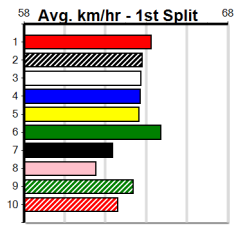

LIFE MEMBERS CUP (250+RANK) HT1

Distance: 450m, Race Type: S/E Heat, Total Prizemoney: \$1,530
1st: \$1,000, 2nd: \$320, 3rd: \$160, 4th: \$50

5

8:03PM

(VIC time)

FINANCIER (1) has turned in some great performances of late and he is drawn to get all the breaks.
SHAKA BIG TONKS (5) has the class edge and he should get into the clear mid race. BLUE TICK
NELSON (3) is racing with confidence