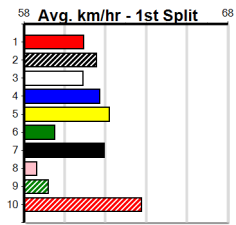

Distance: 450m, Race Type: Maiden, Total Prizemoney: $1,530
1st: $1,000, 2nd: $320, 3rd: $160, 4th: $50

1

6:39PM

(VIC time)

PAW OCTAVIA (2) has been placed in two of three to date and she has the speed to lead from go to whoa. OAKLYN BALE (3) is a strong type and she should get a nice run through in the middle stages. MORAINÉ GLORIA (8) can run a cheeky race

Watchdog Tips:

2

3

8

5

Bet:

Win 2