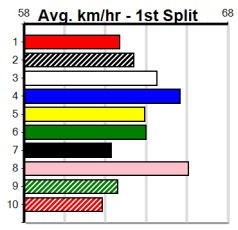

LIFE MEMBERS CUP (250+RANK) HT8

Distance: 450m, Race Type: S/E Heat, Total Prizemoney: $1,530
1st: $1,000, 2nd: $320, 3rd: $160, 4th: $50

Watchdog Tips: **6** **10** **4** **3** Bet: **Win 6**

I'M BOSSY (6) has been placed in two of three here and he is armed with impressive pace once balanced. SQUIGGLY PAPA (10) gains a start from a wide draw and is capable of causing an upset. DESTINI PALADIN (4) is a more than capable type

Table with 10 rows, each representing a race. Each row includes: Race Number, Horse Name, Trainer, Jockey, Weight, Distance, Track, Date, Time, BON, Margin, 1st/2nd (Time), PIR, Checked, Comment, W/R, Split 1, S/P, Grade, and Winning Boxes. Race 7 is marked as 'SCRATCHED'.